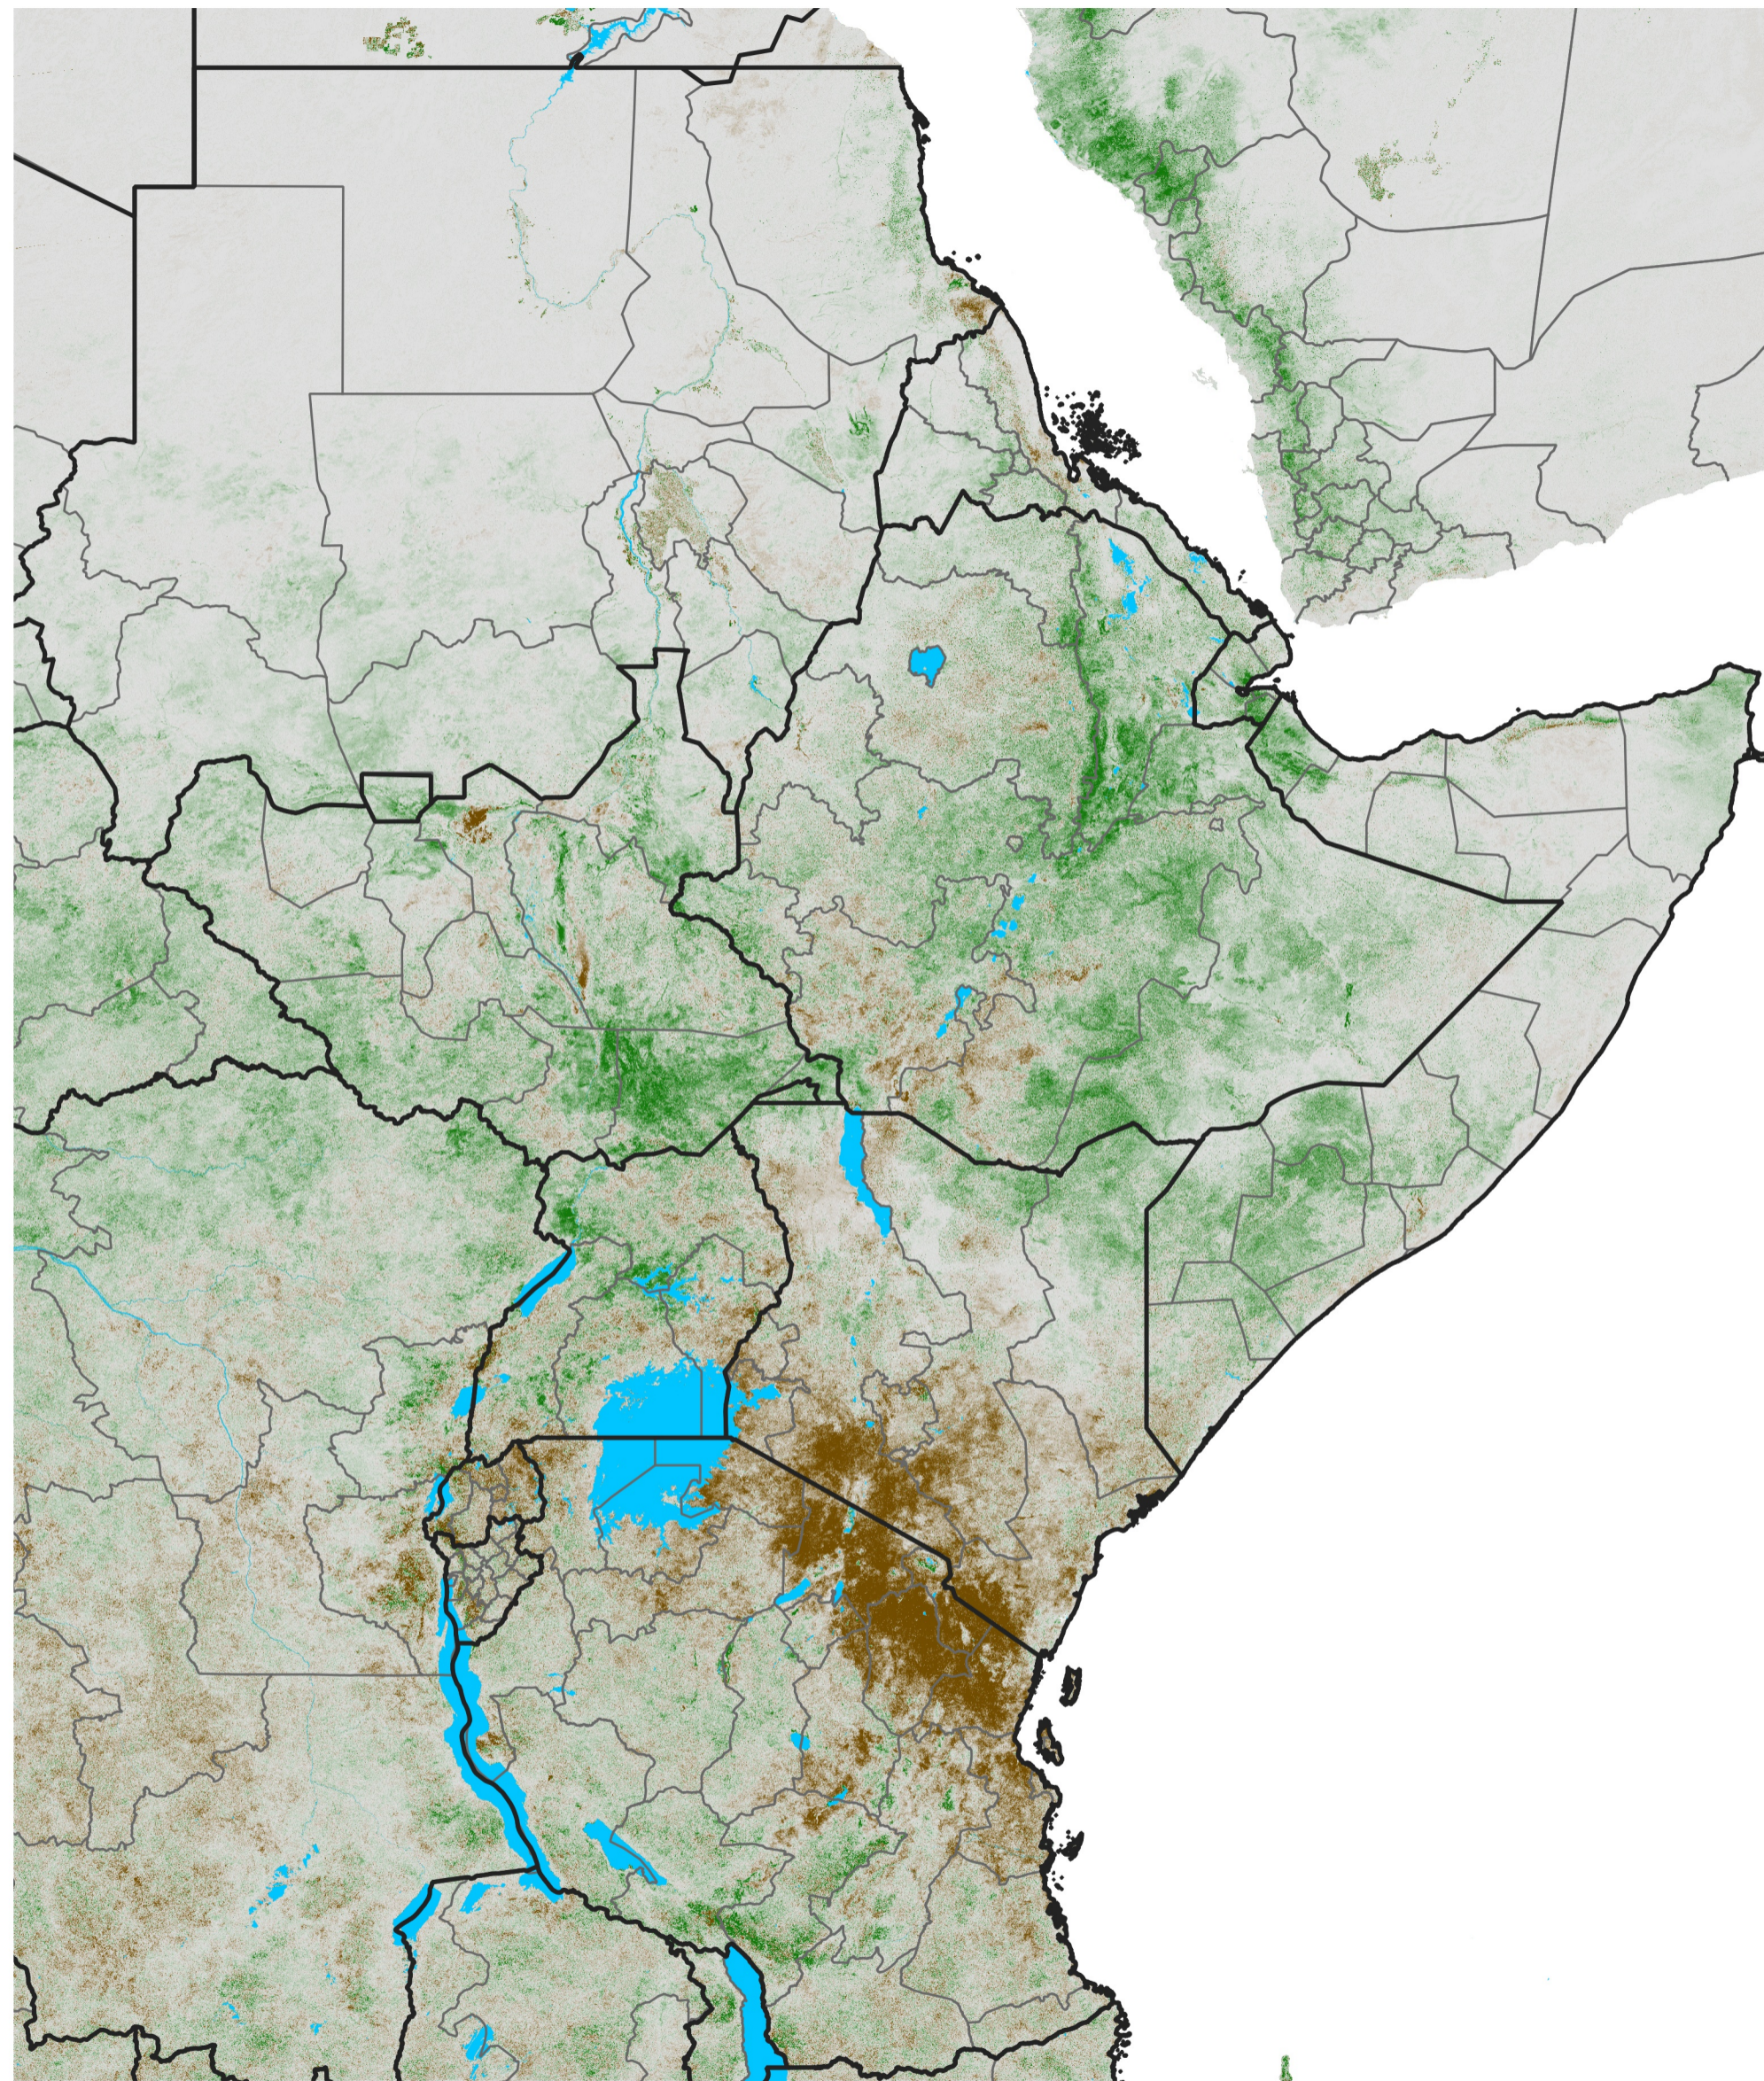

East Africa NDVI Difference

2023 minus 2022

Period 15 / Mar 06 - 15, 2023

NDVI Difference

< -0.3 -0.2 -0.1 -0.05 0.05 0.1 0.2 >0.3

Negative

No Difference

Positive