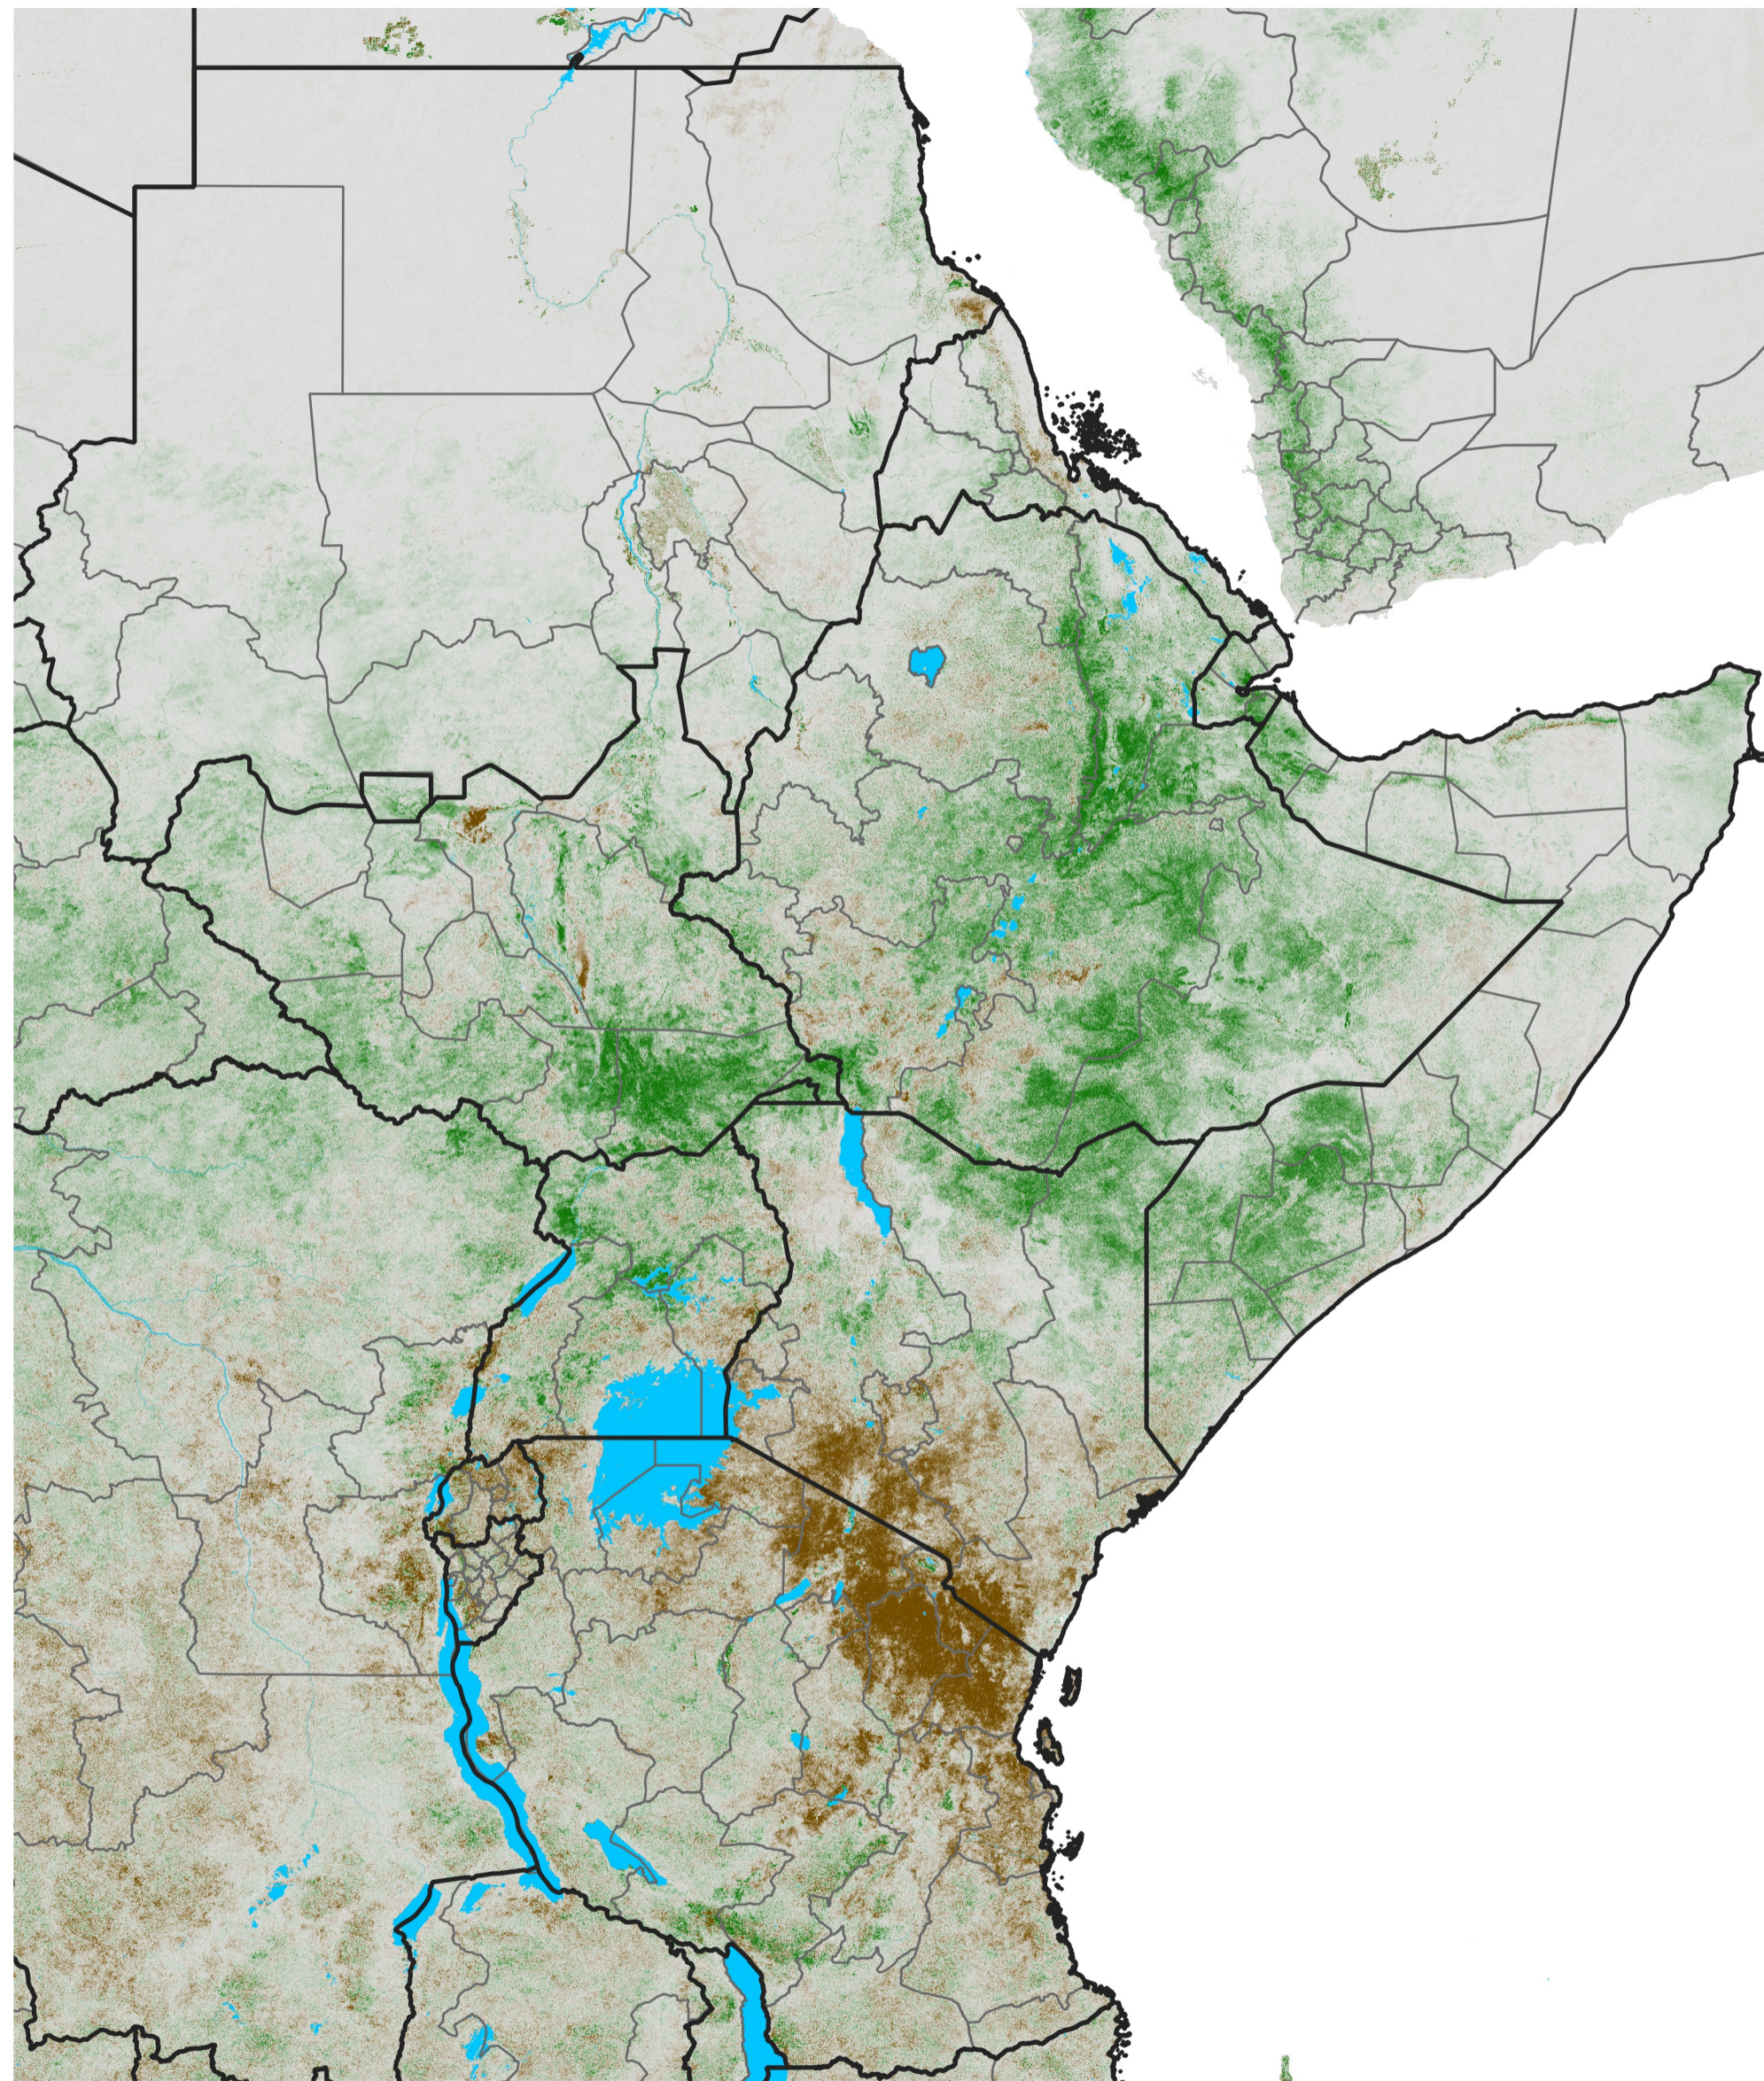

East Africa NDVI Difference

2023 minus 2022

Period 16 / Mar 11 - 20, 2023

NDVI Difference

< -0.3 -0.2 -0.1 -0.05 0.05 0.1 0.2 >0.3

Negative

No Difference

Positive