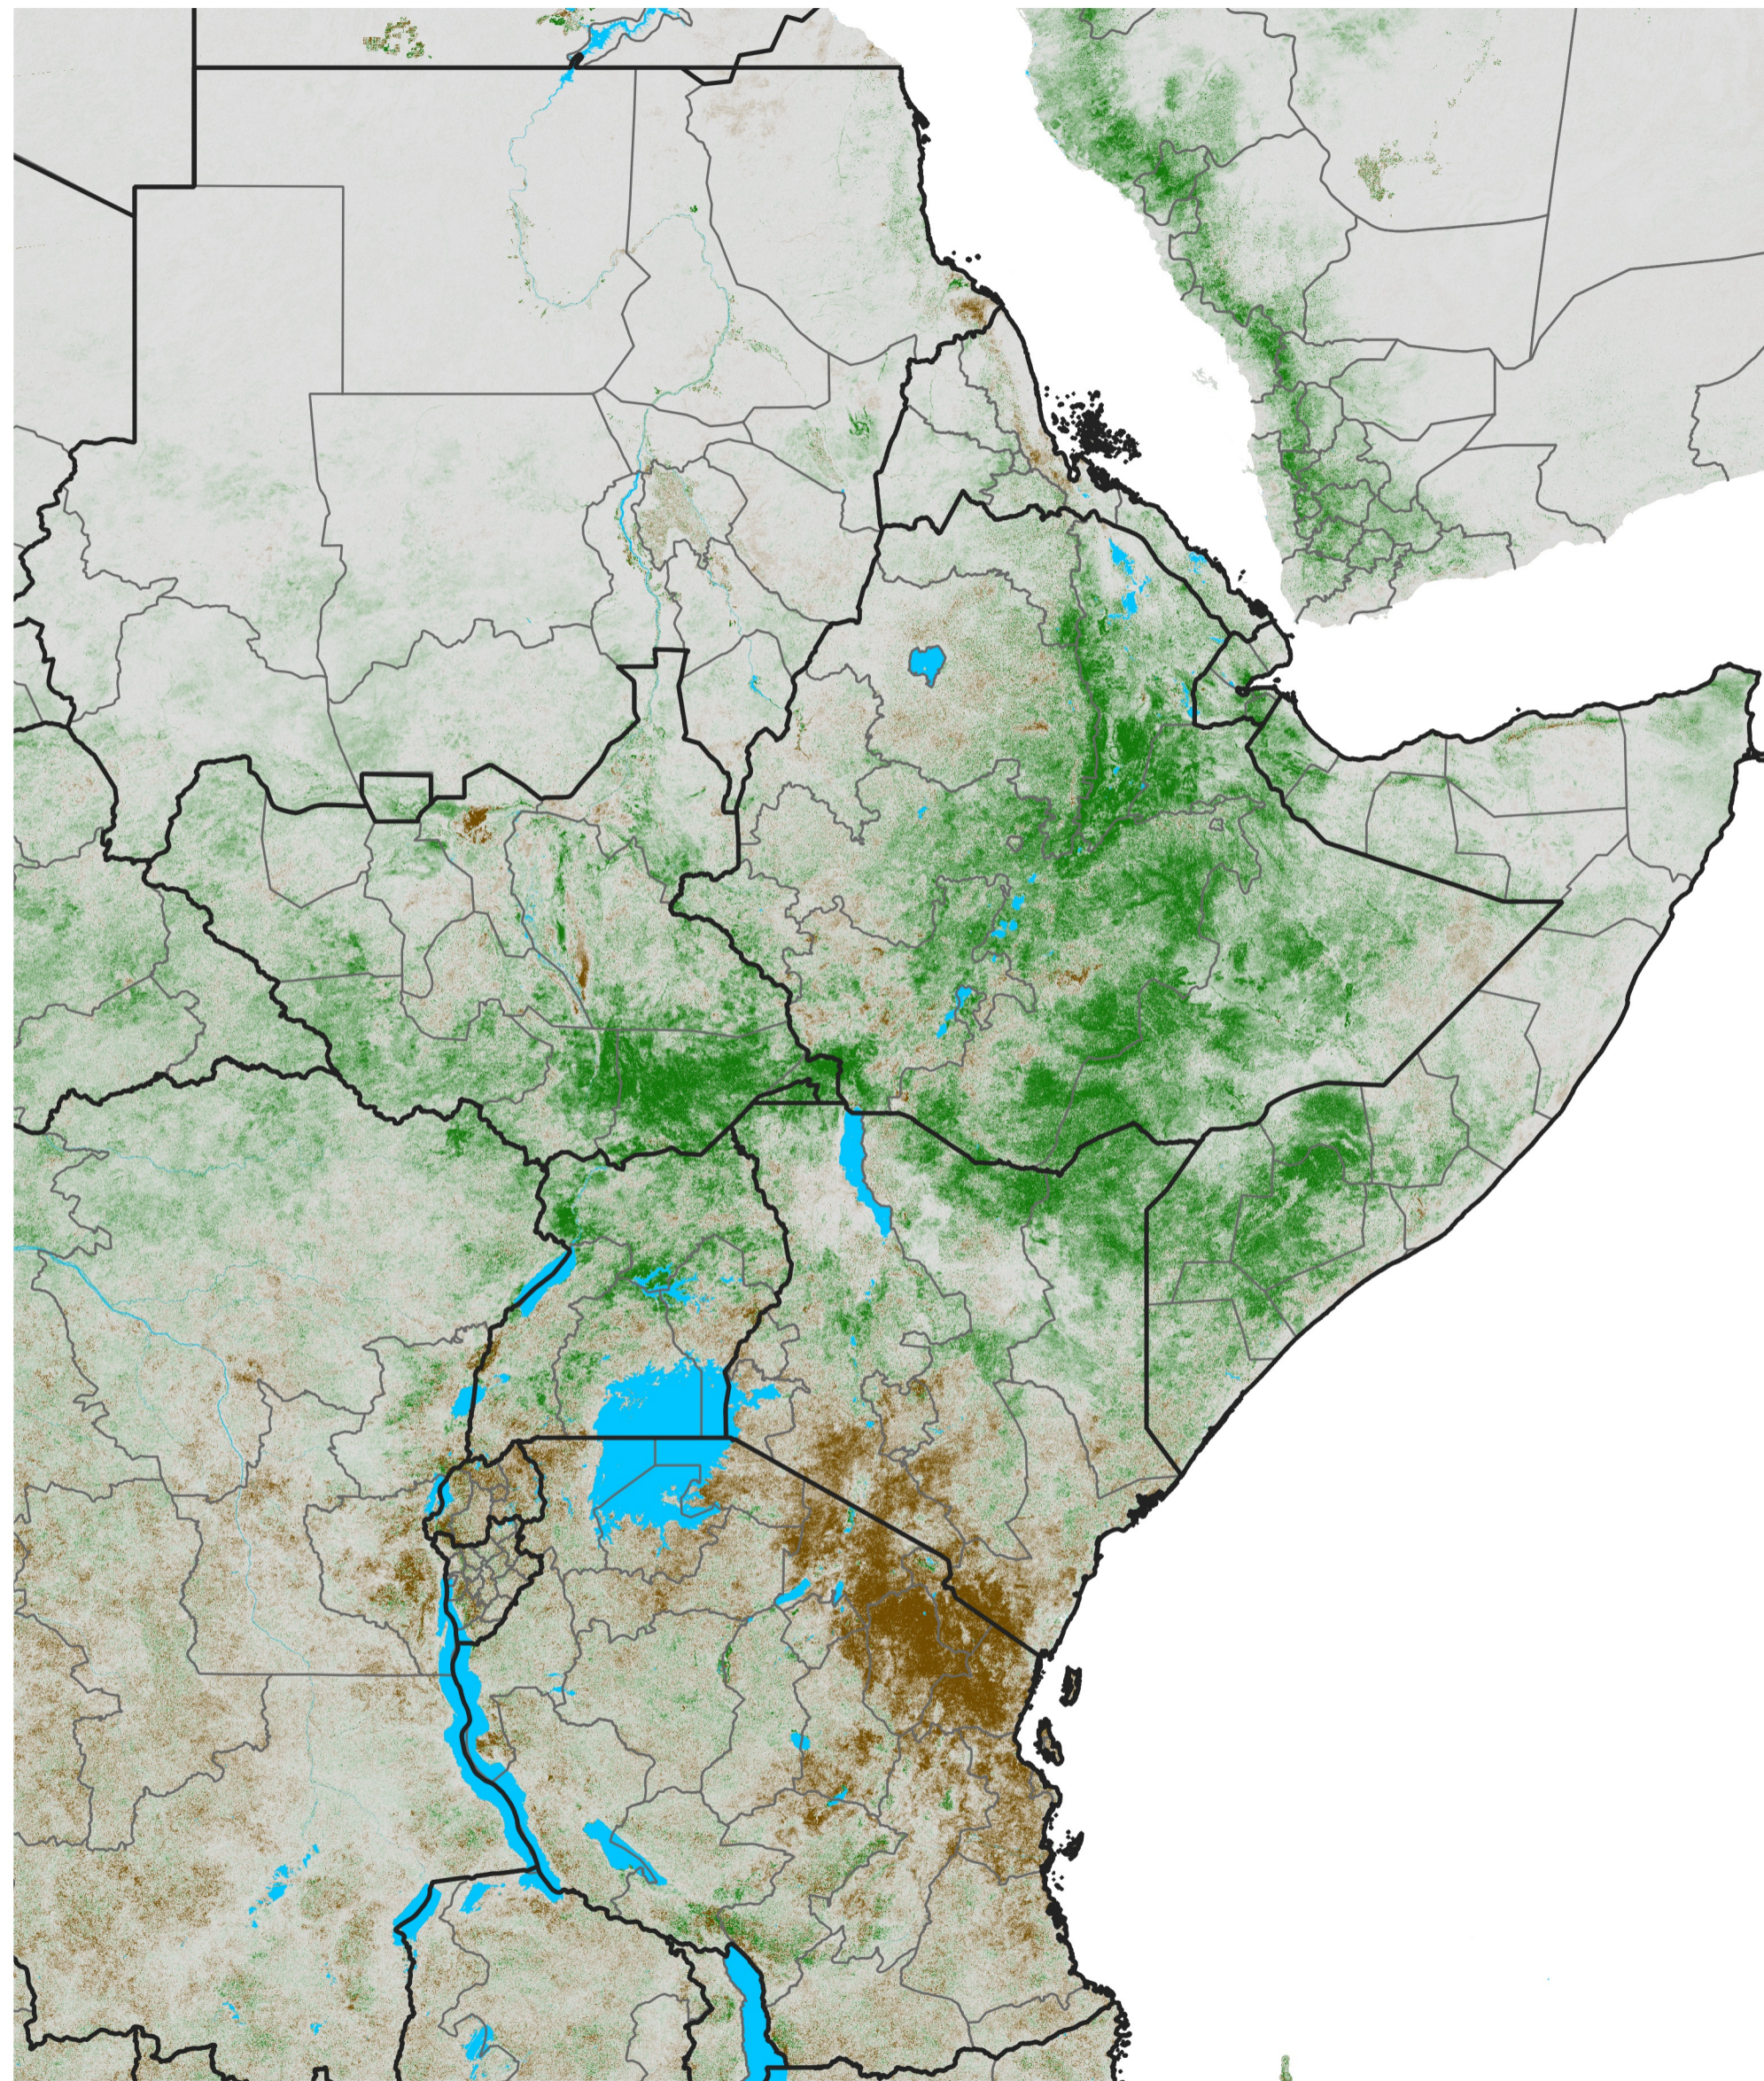

East Africa NDVI Difference

2023 minus 2022

Period 17 / Mar 16 - 25, 2023

NDVI Difference

< -0.3 -0.2 -0.1 -0.05 0.05 0.1 0.2 >0.3

Negative

No Difference

Positive