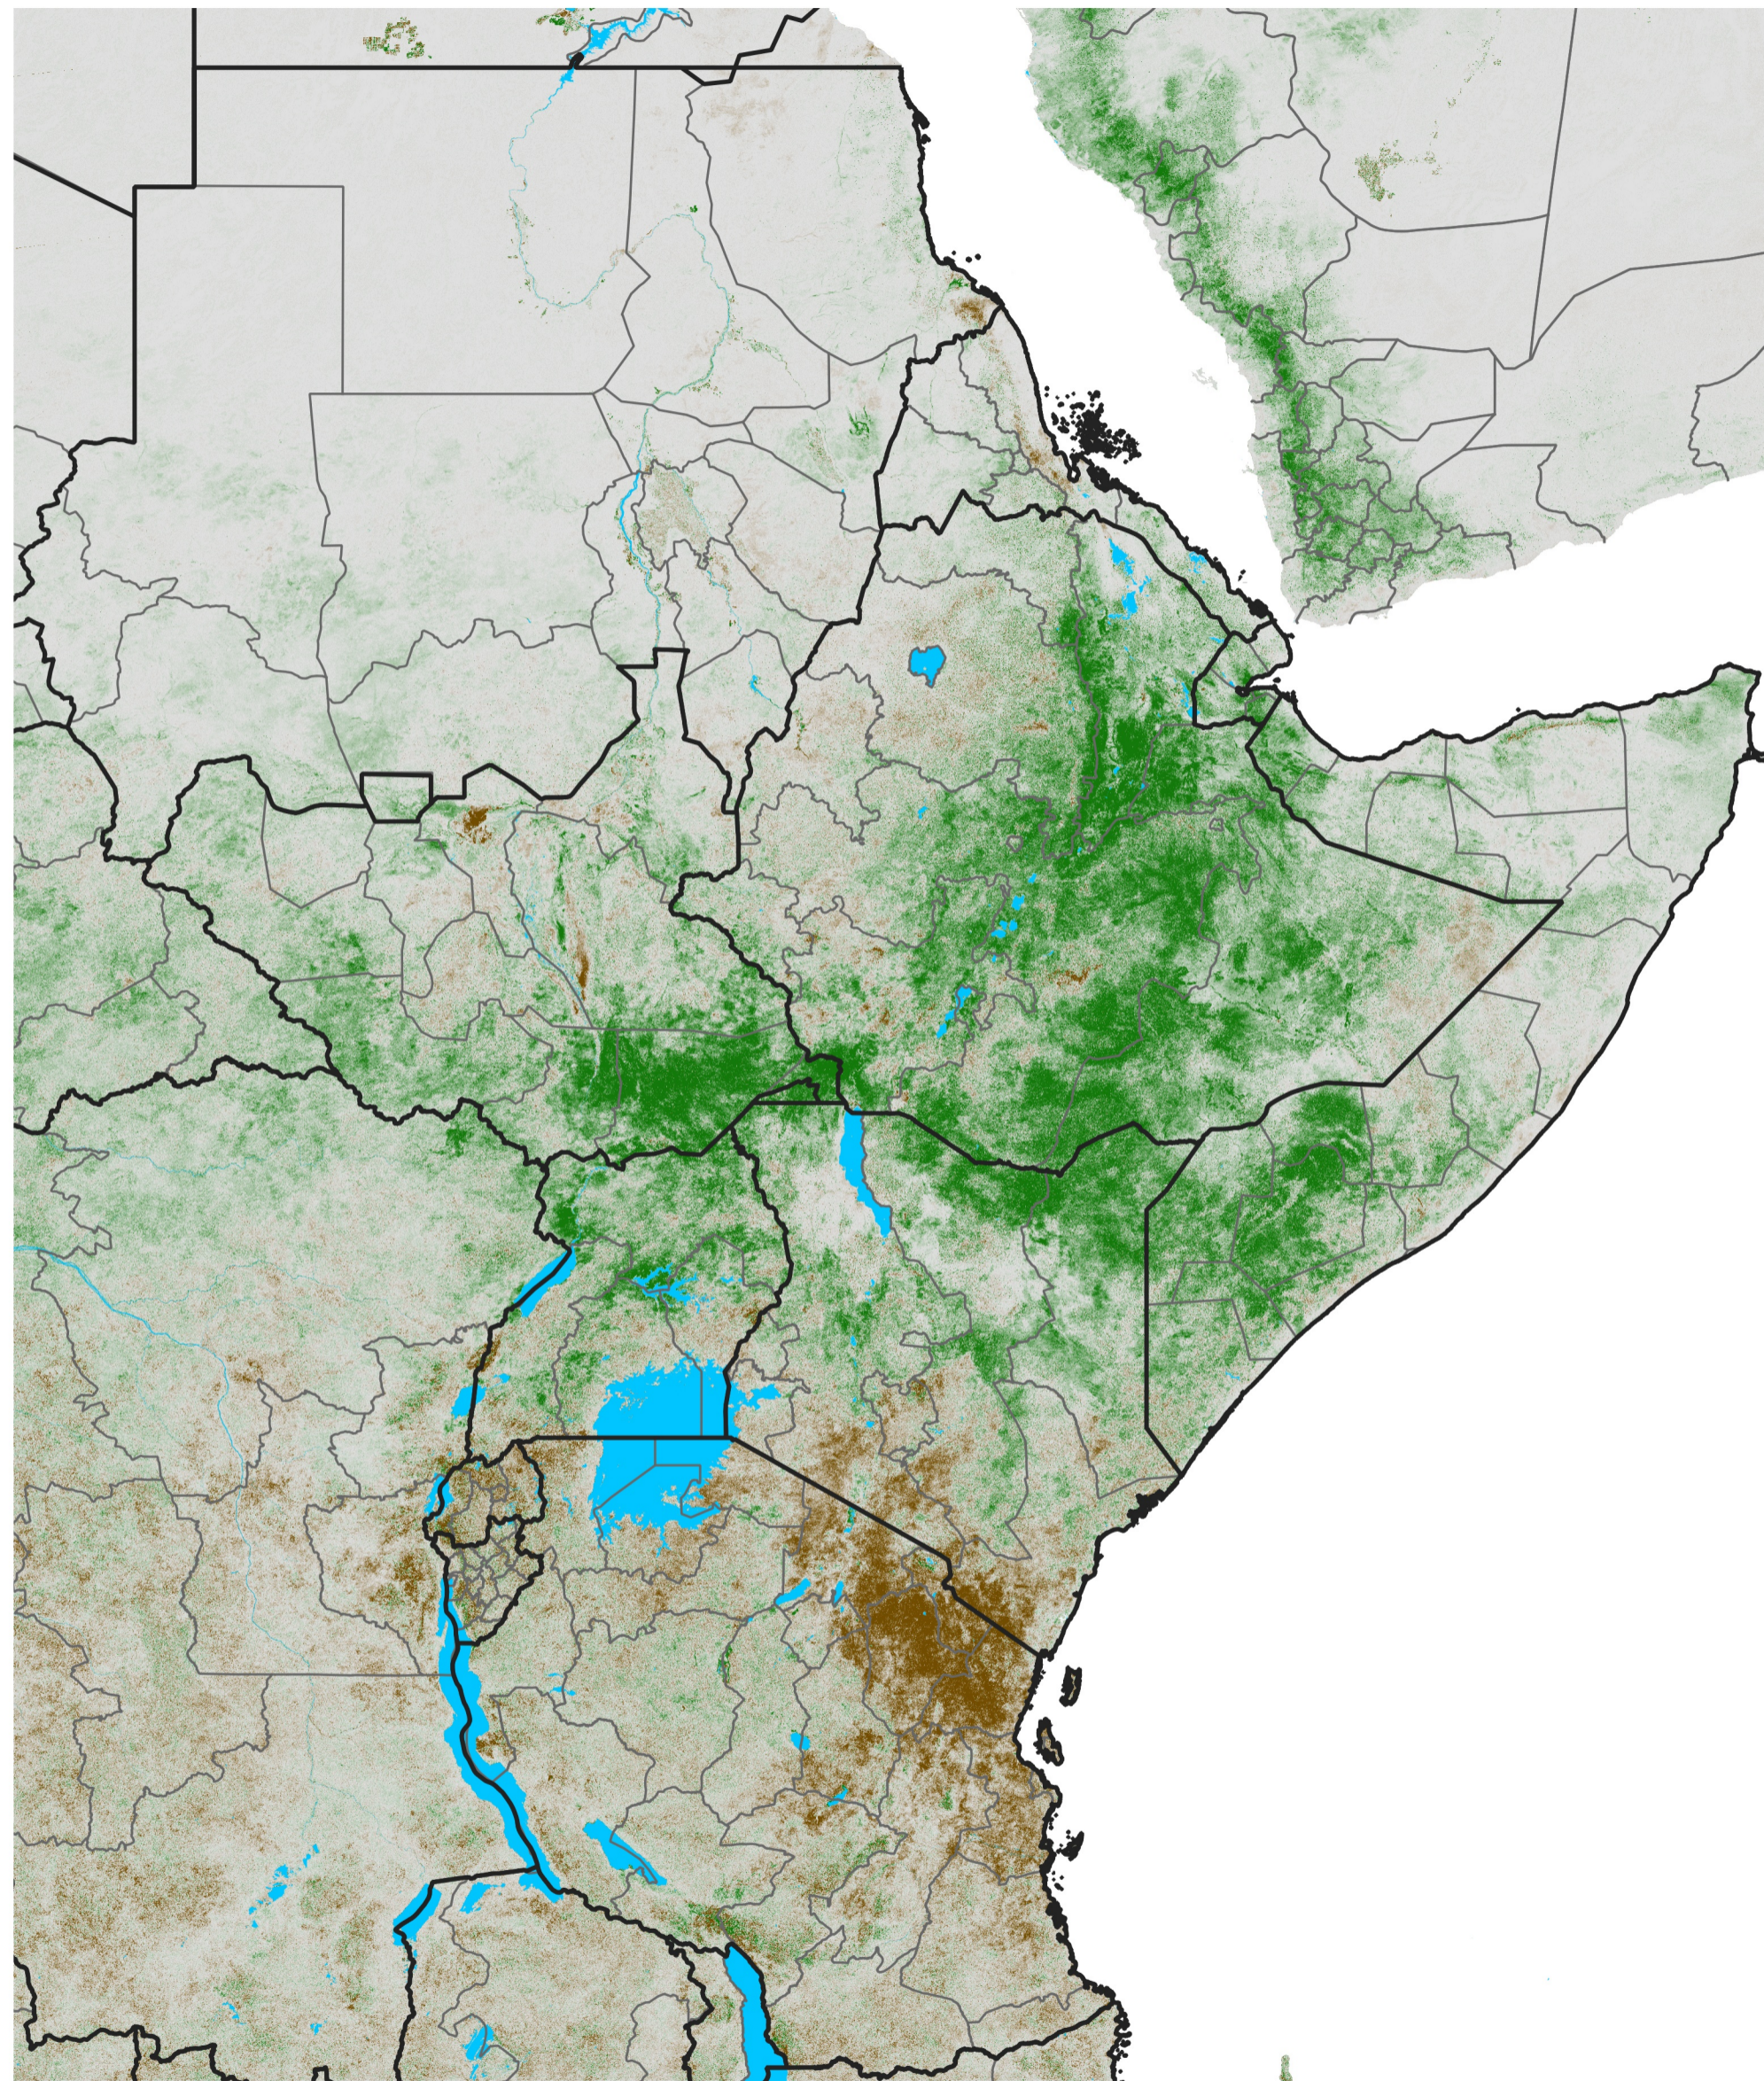

East Africa NDVI Difference

2023 minus 2022

Period 18 / Mar 21 - 31, 2023

NDVI Difference

< -0.3 -0.2 -0.1 -0.05 0.05 0.1 0.2 >0.3

Negative

No Difference

Positive