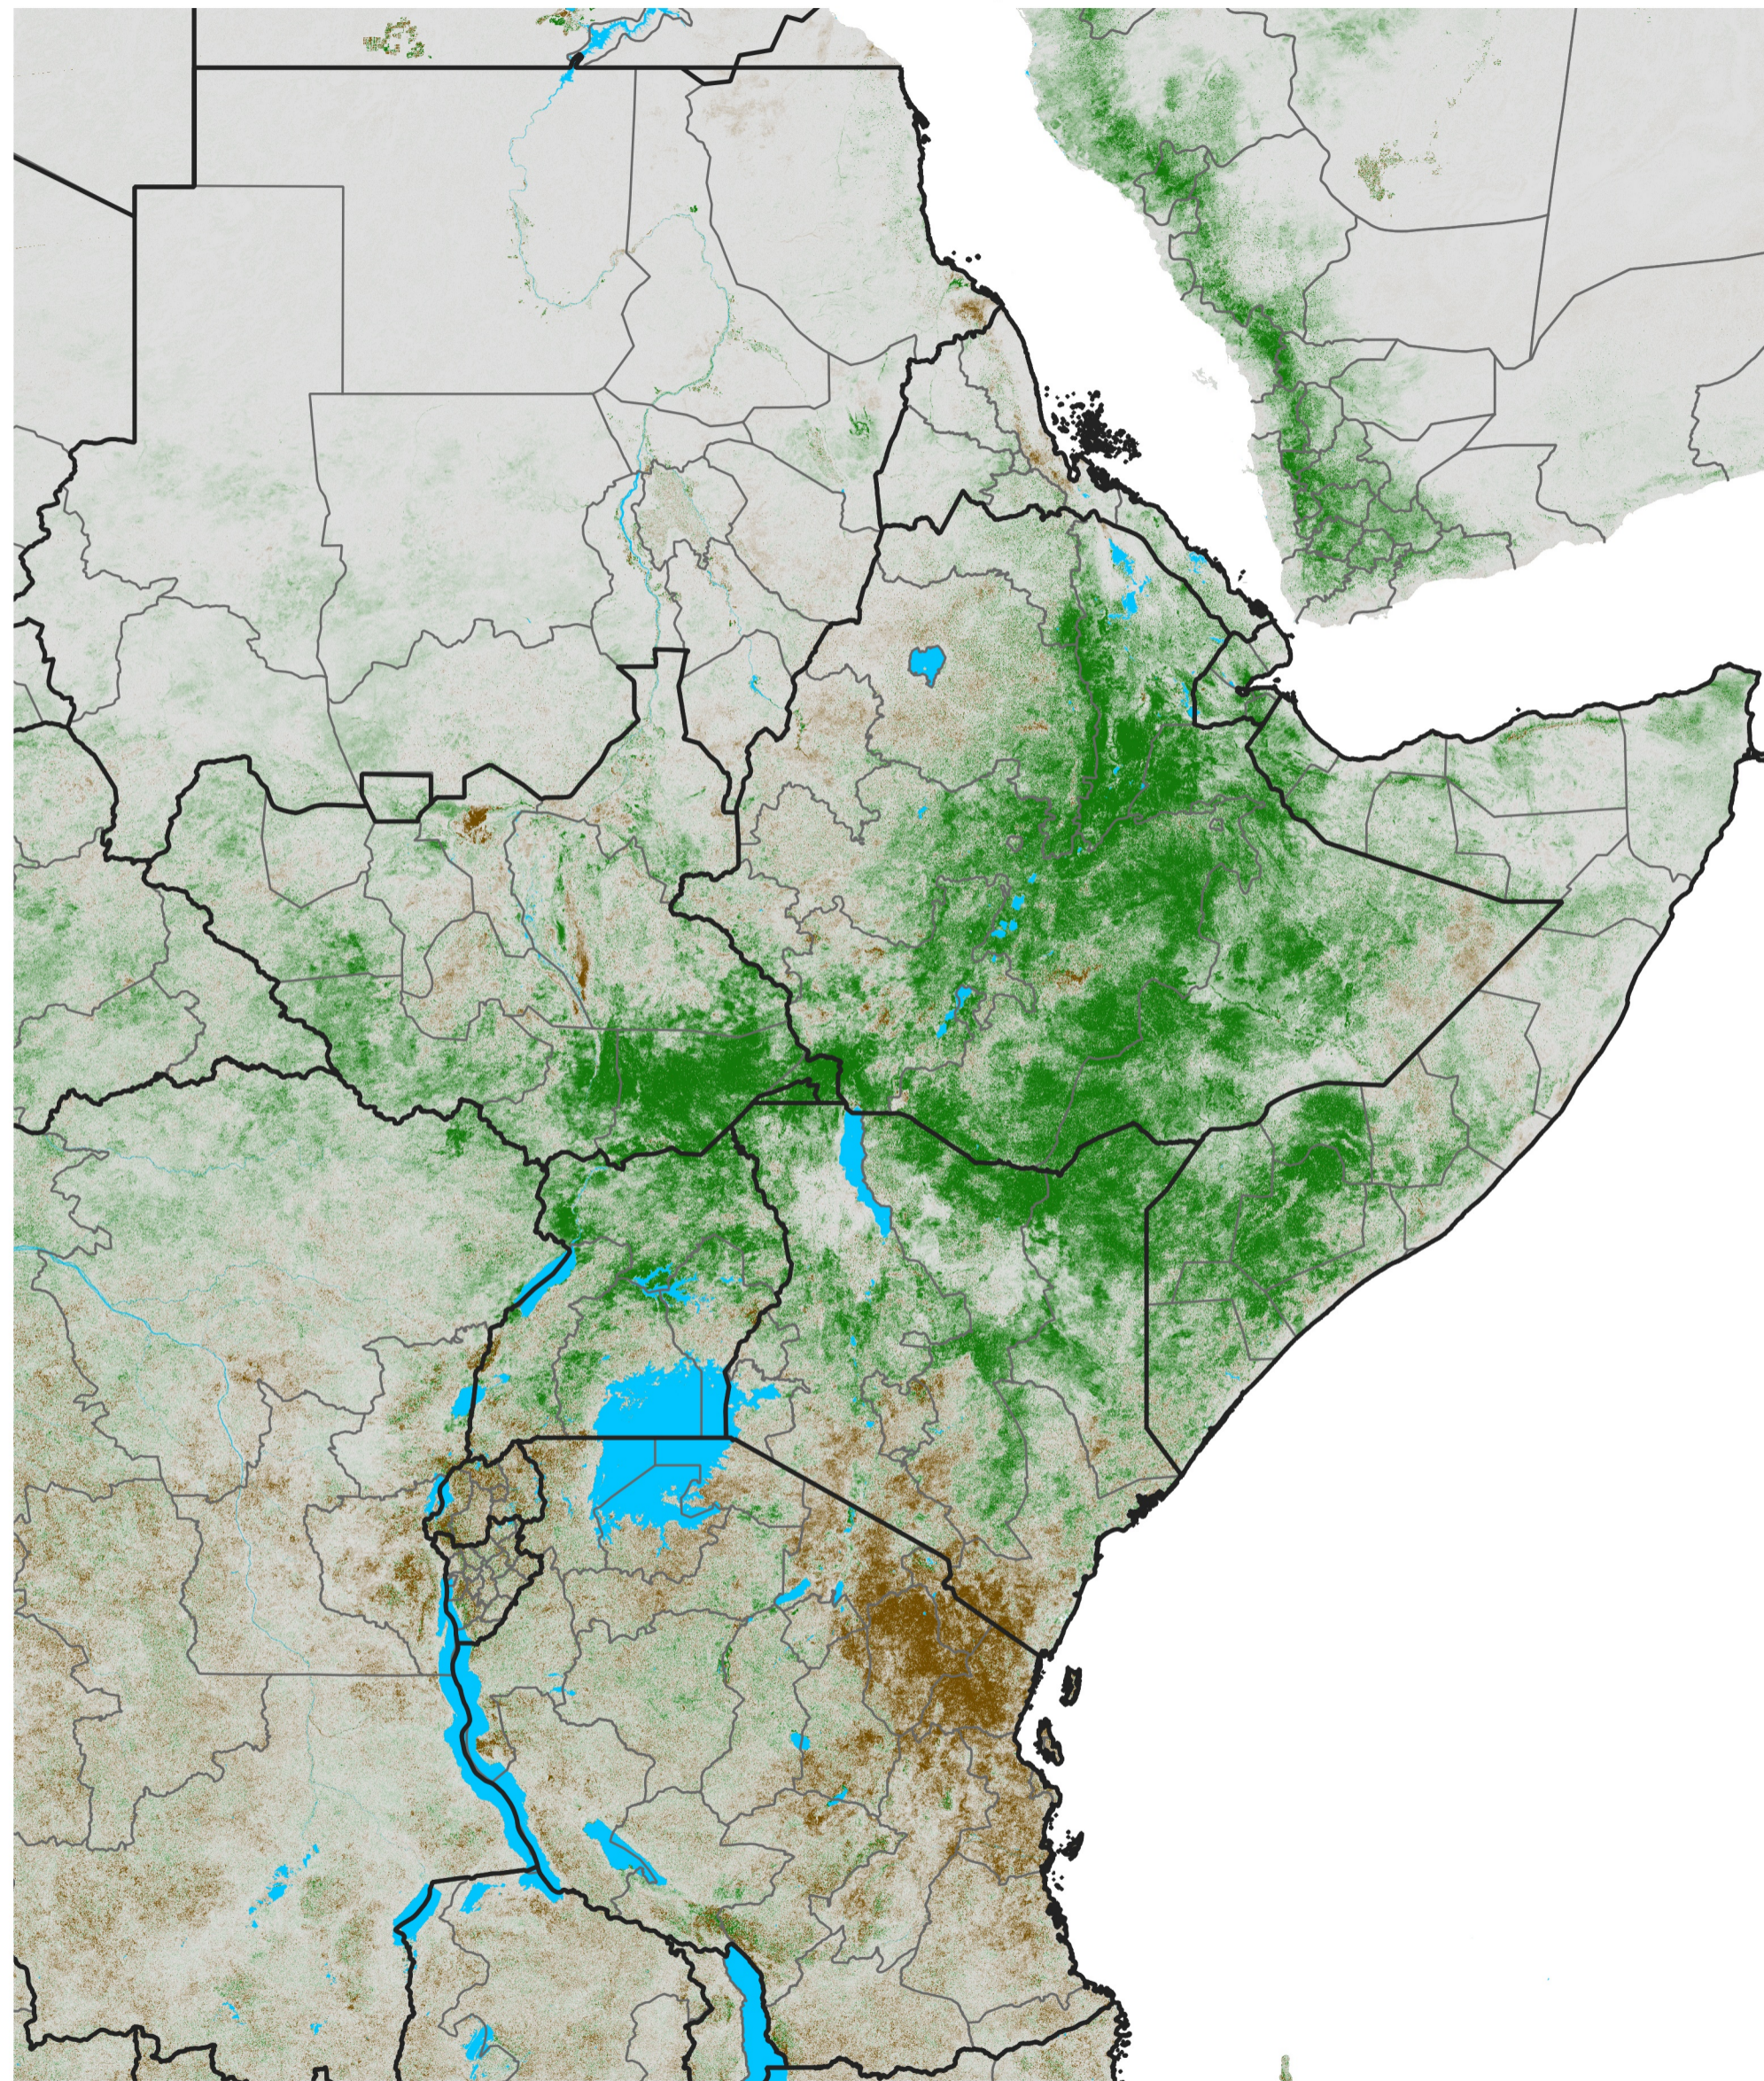

East Africa NDVI Difference

2023 minus 2022

Period 19 / Mar 26 - Apr 05, 2023

NDVI Difference

< -0.3 -0.2 -0.1 -0.05 0.05 0.1 0.2 >0.3

Negative

No Difference

Positive