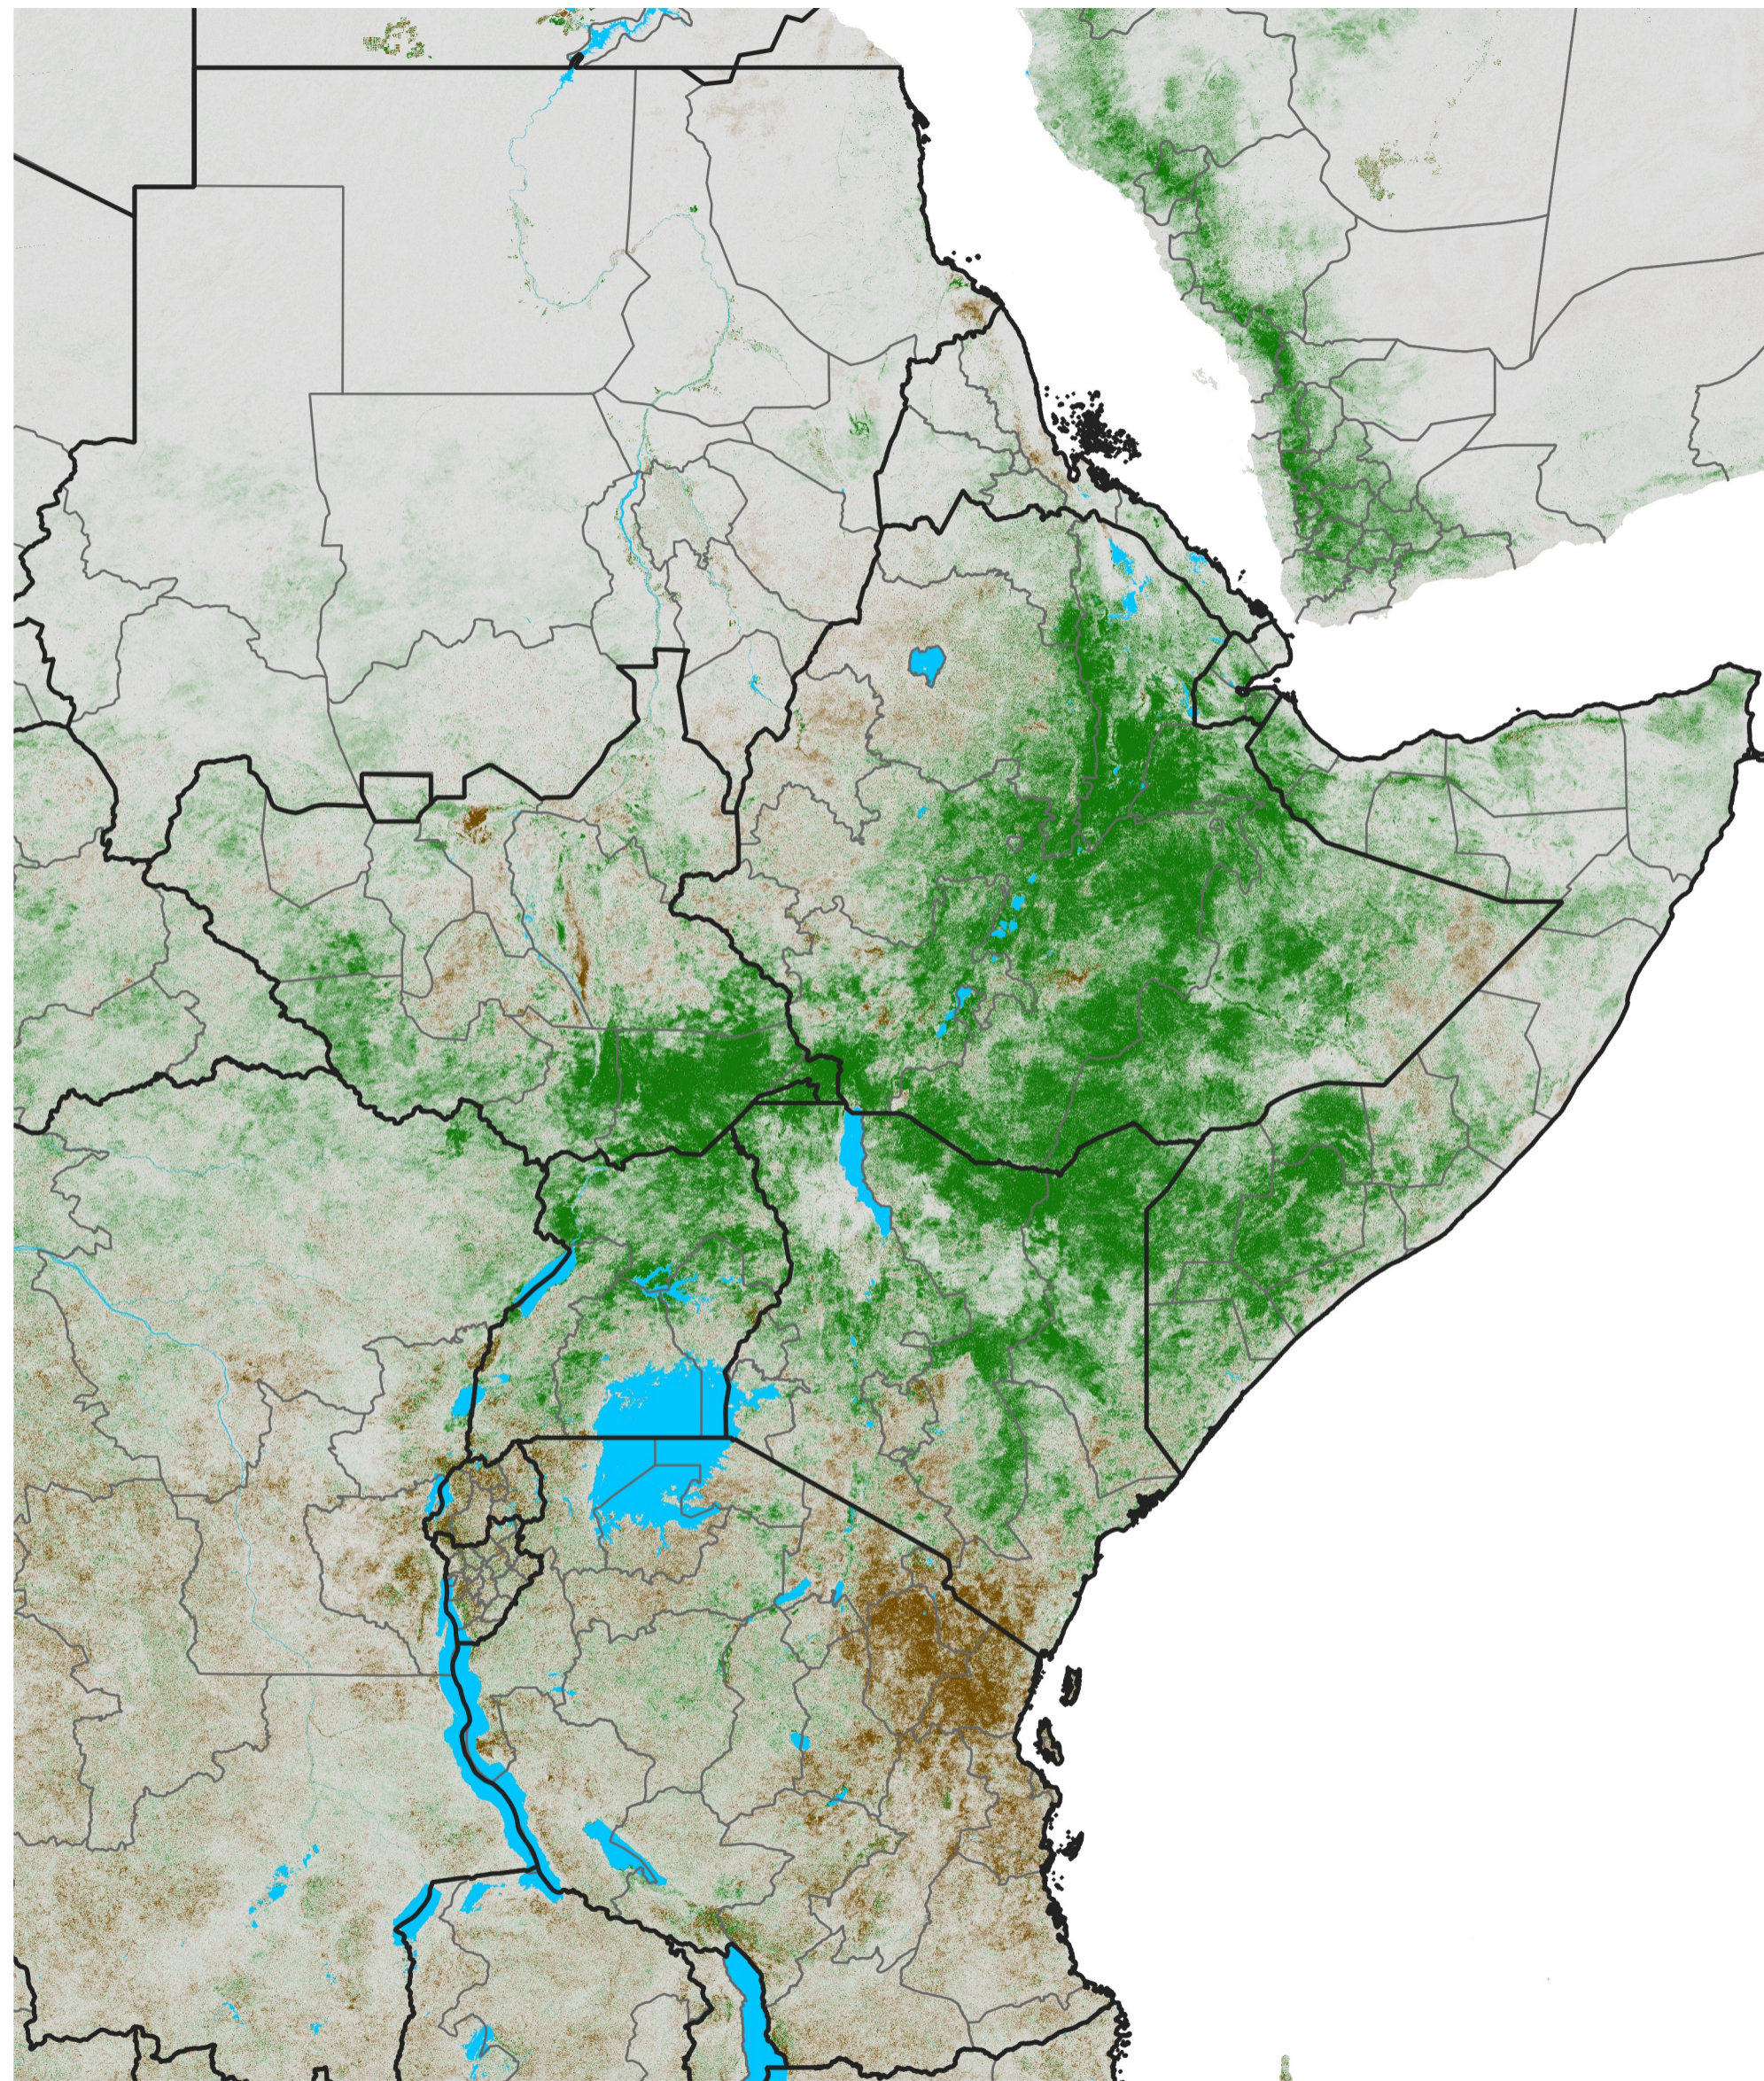

East Africa NDVI Difference

2023 minus 2022

Period 20 / Apr 01 - 10, 2023

NDVI Difference

< -0.3 -0.2 -0.1 -0.05 0.05 0.1 0.2 >0.3

Negative

No Difference

Positive