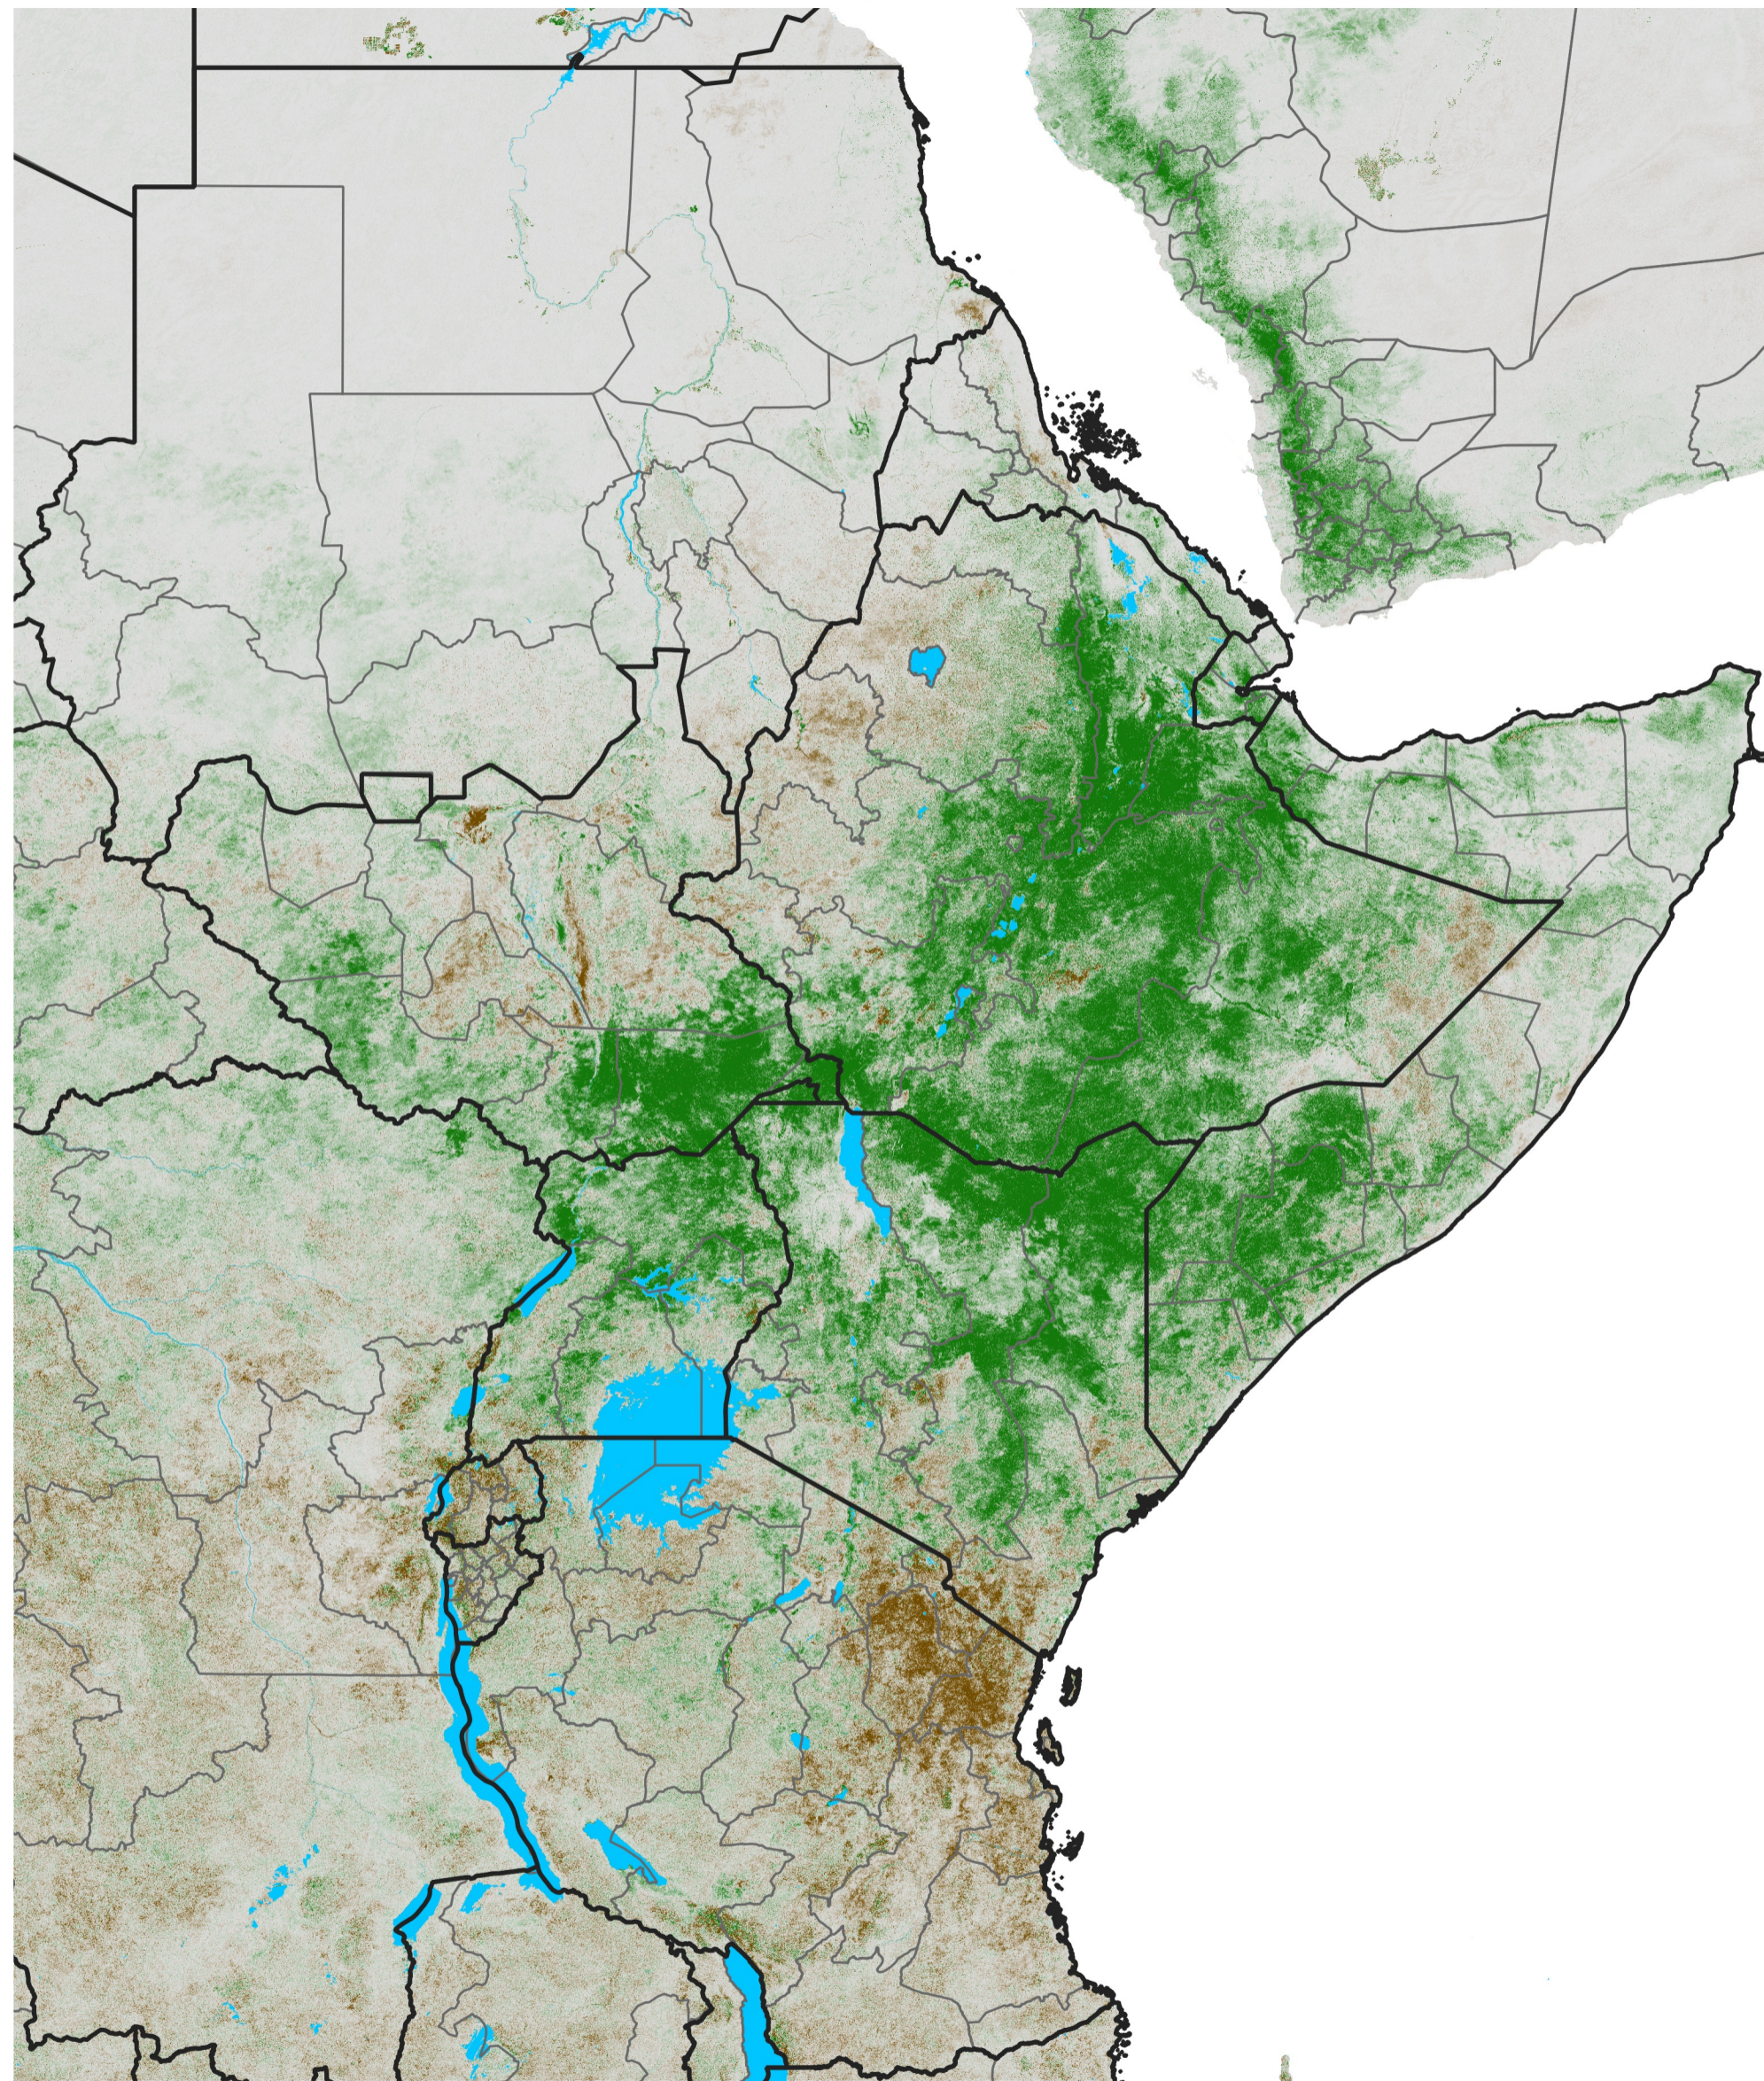

East Africa NDVI Difference

2023 minus 2022

Period 21 / Apr 06 - 15, 2023

NDVI Difference

< -0.3 -0.2 -0.1 -0.05 0.05 0.1 0.2 >0.3

Negative

No Difference

Positive