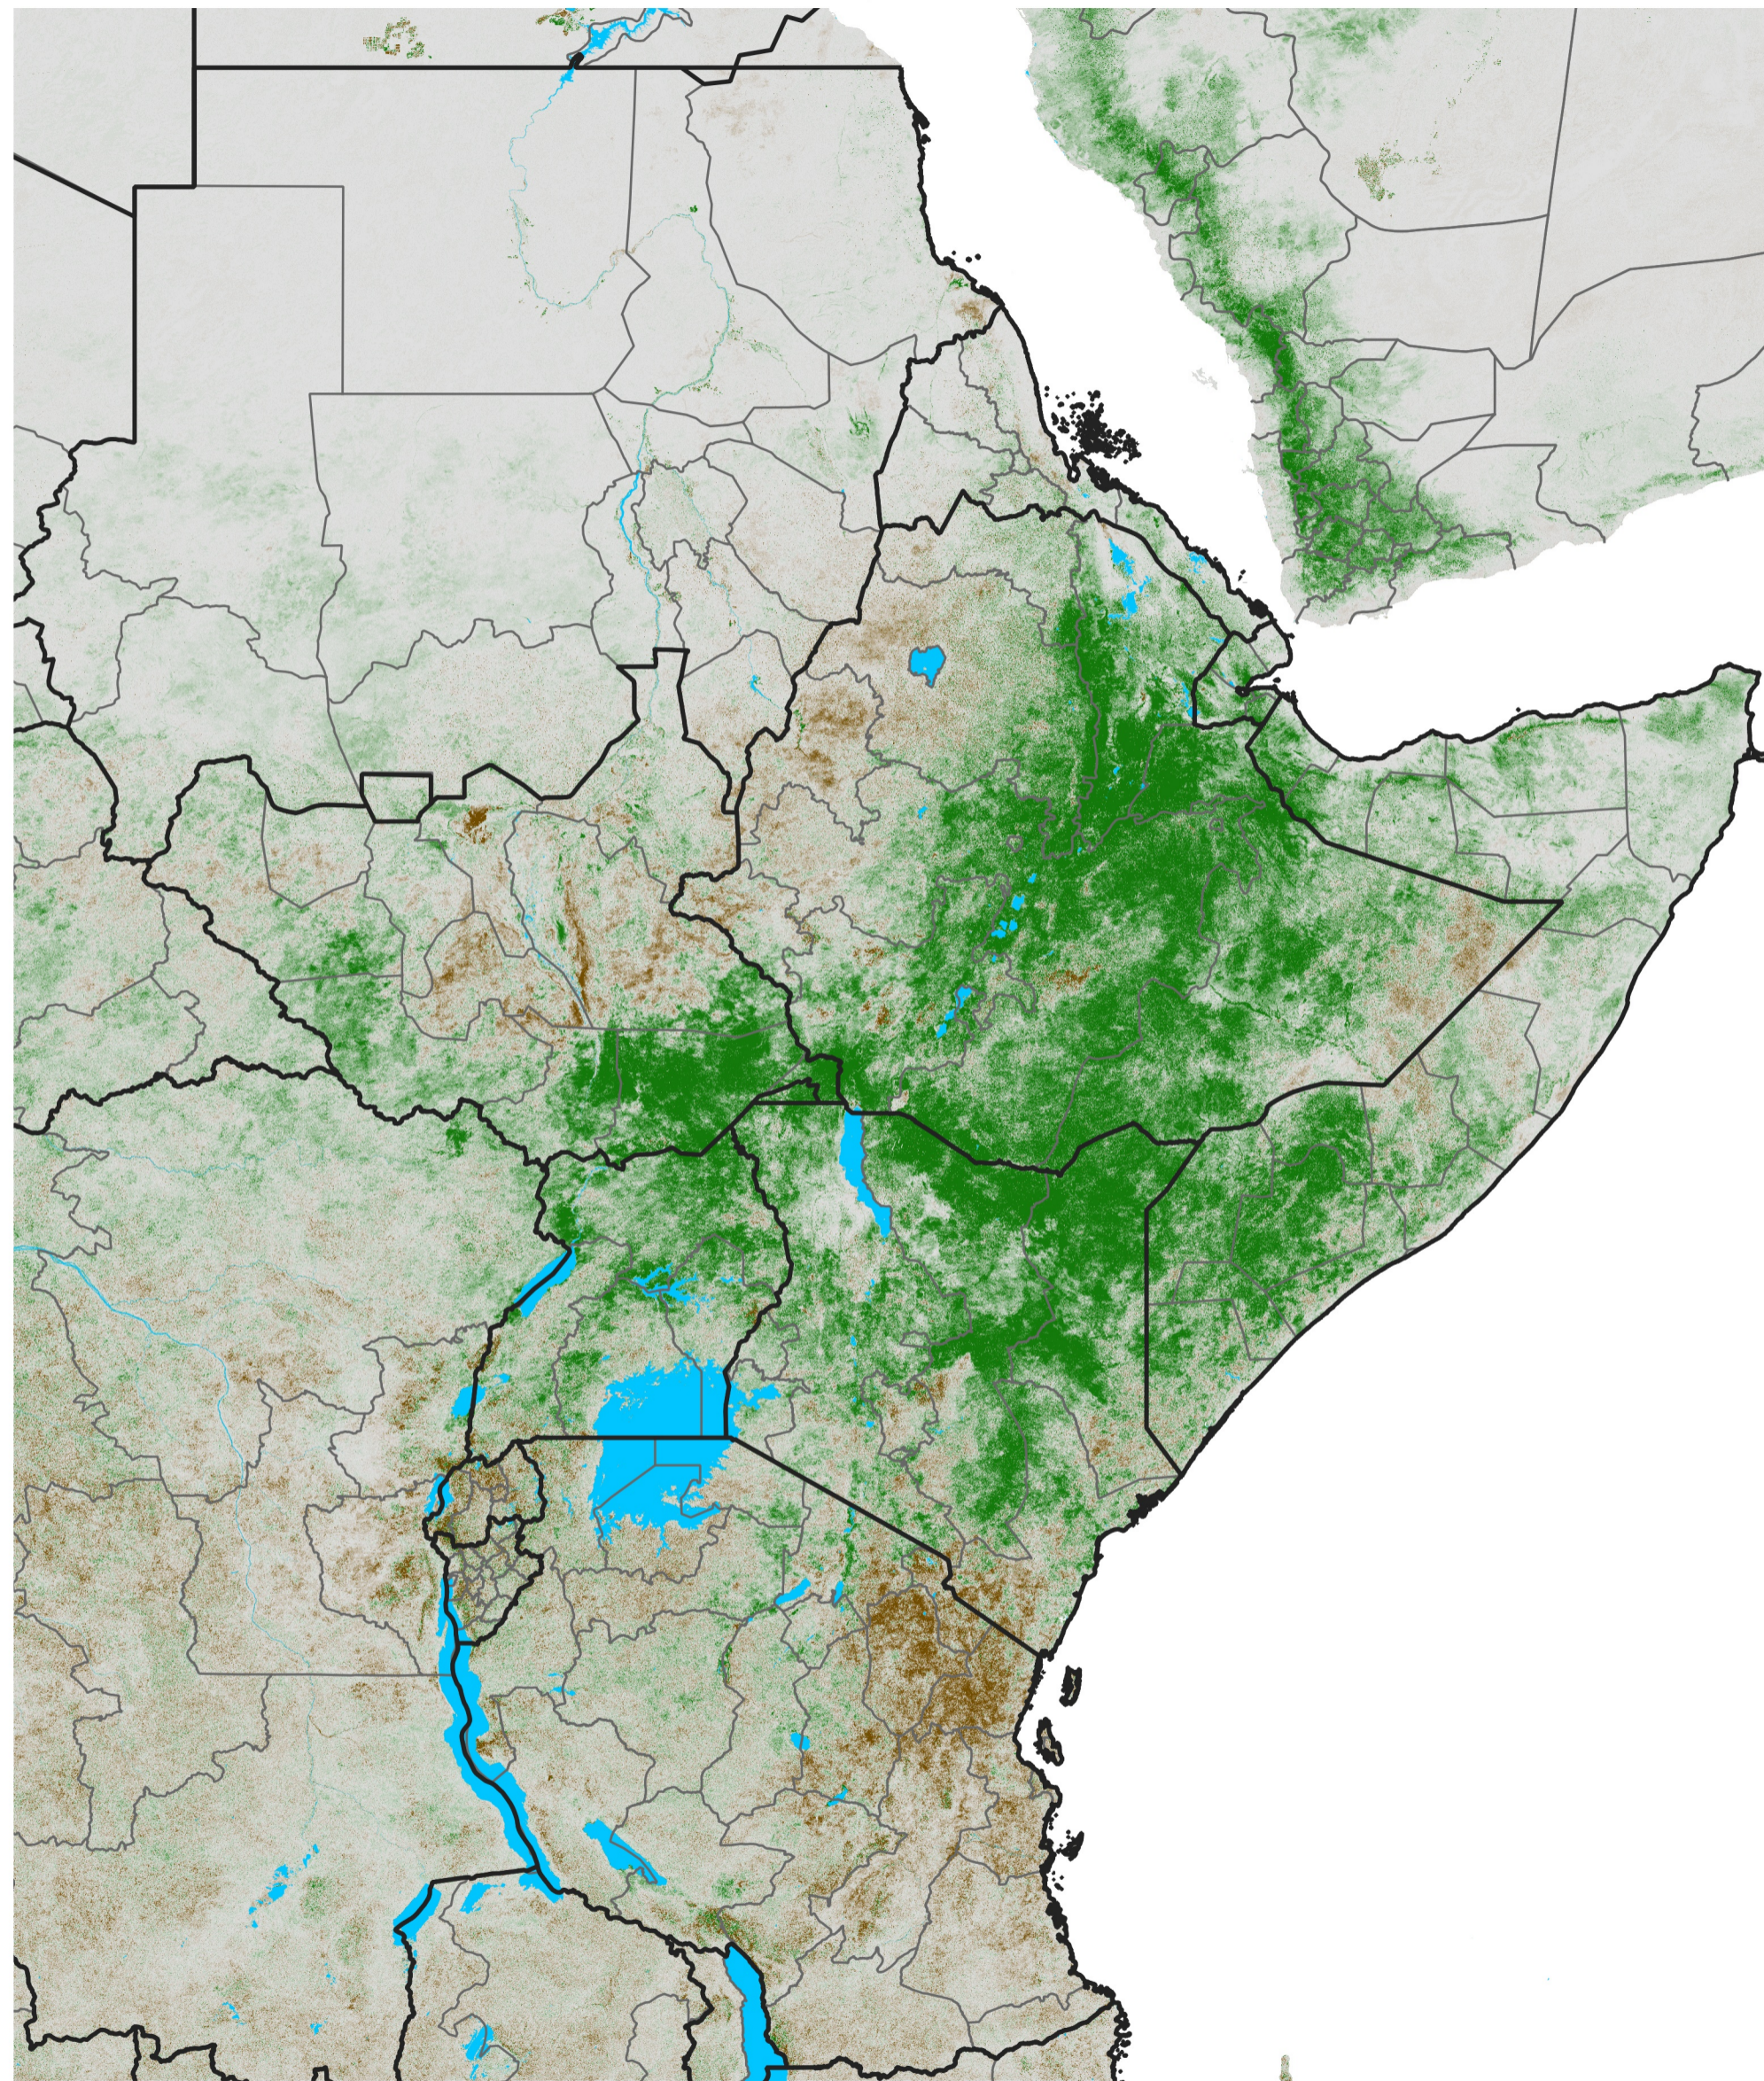

# East Africa NDVI Difference

2023 minus 2022

Period 22 / Apr 11 - 20, 2023

## NDVI Difference

< -0.3   -0.2   -0.1   -0.05   0.05   0.1   0.2   >0.3

Negative

No Difference

Positive