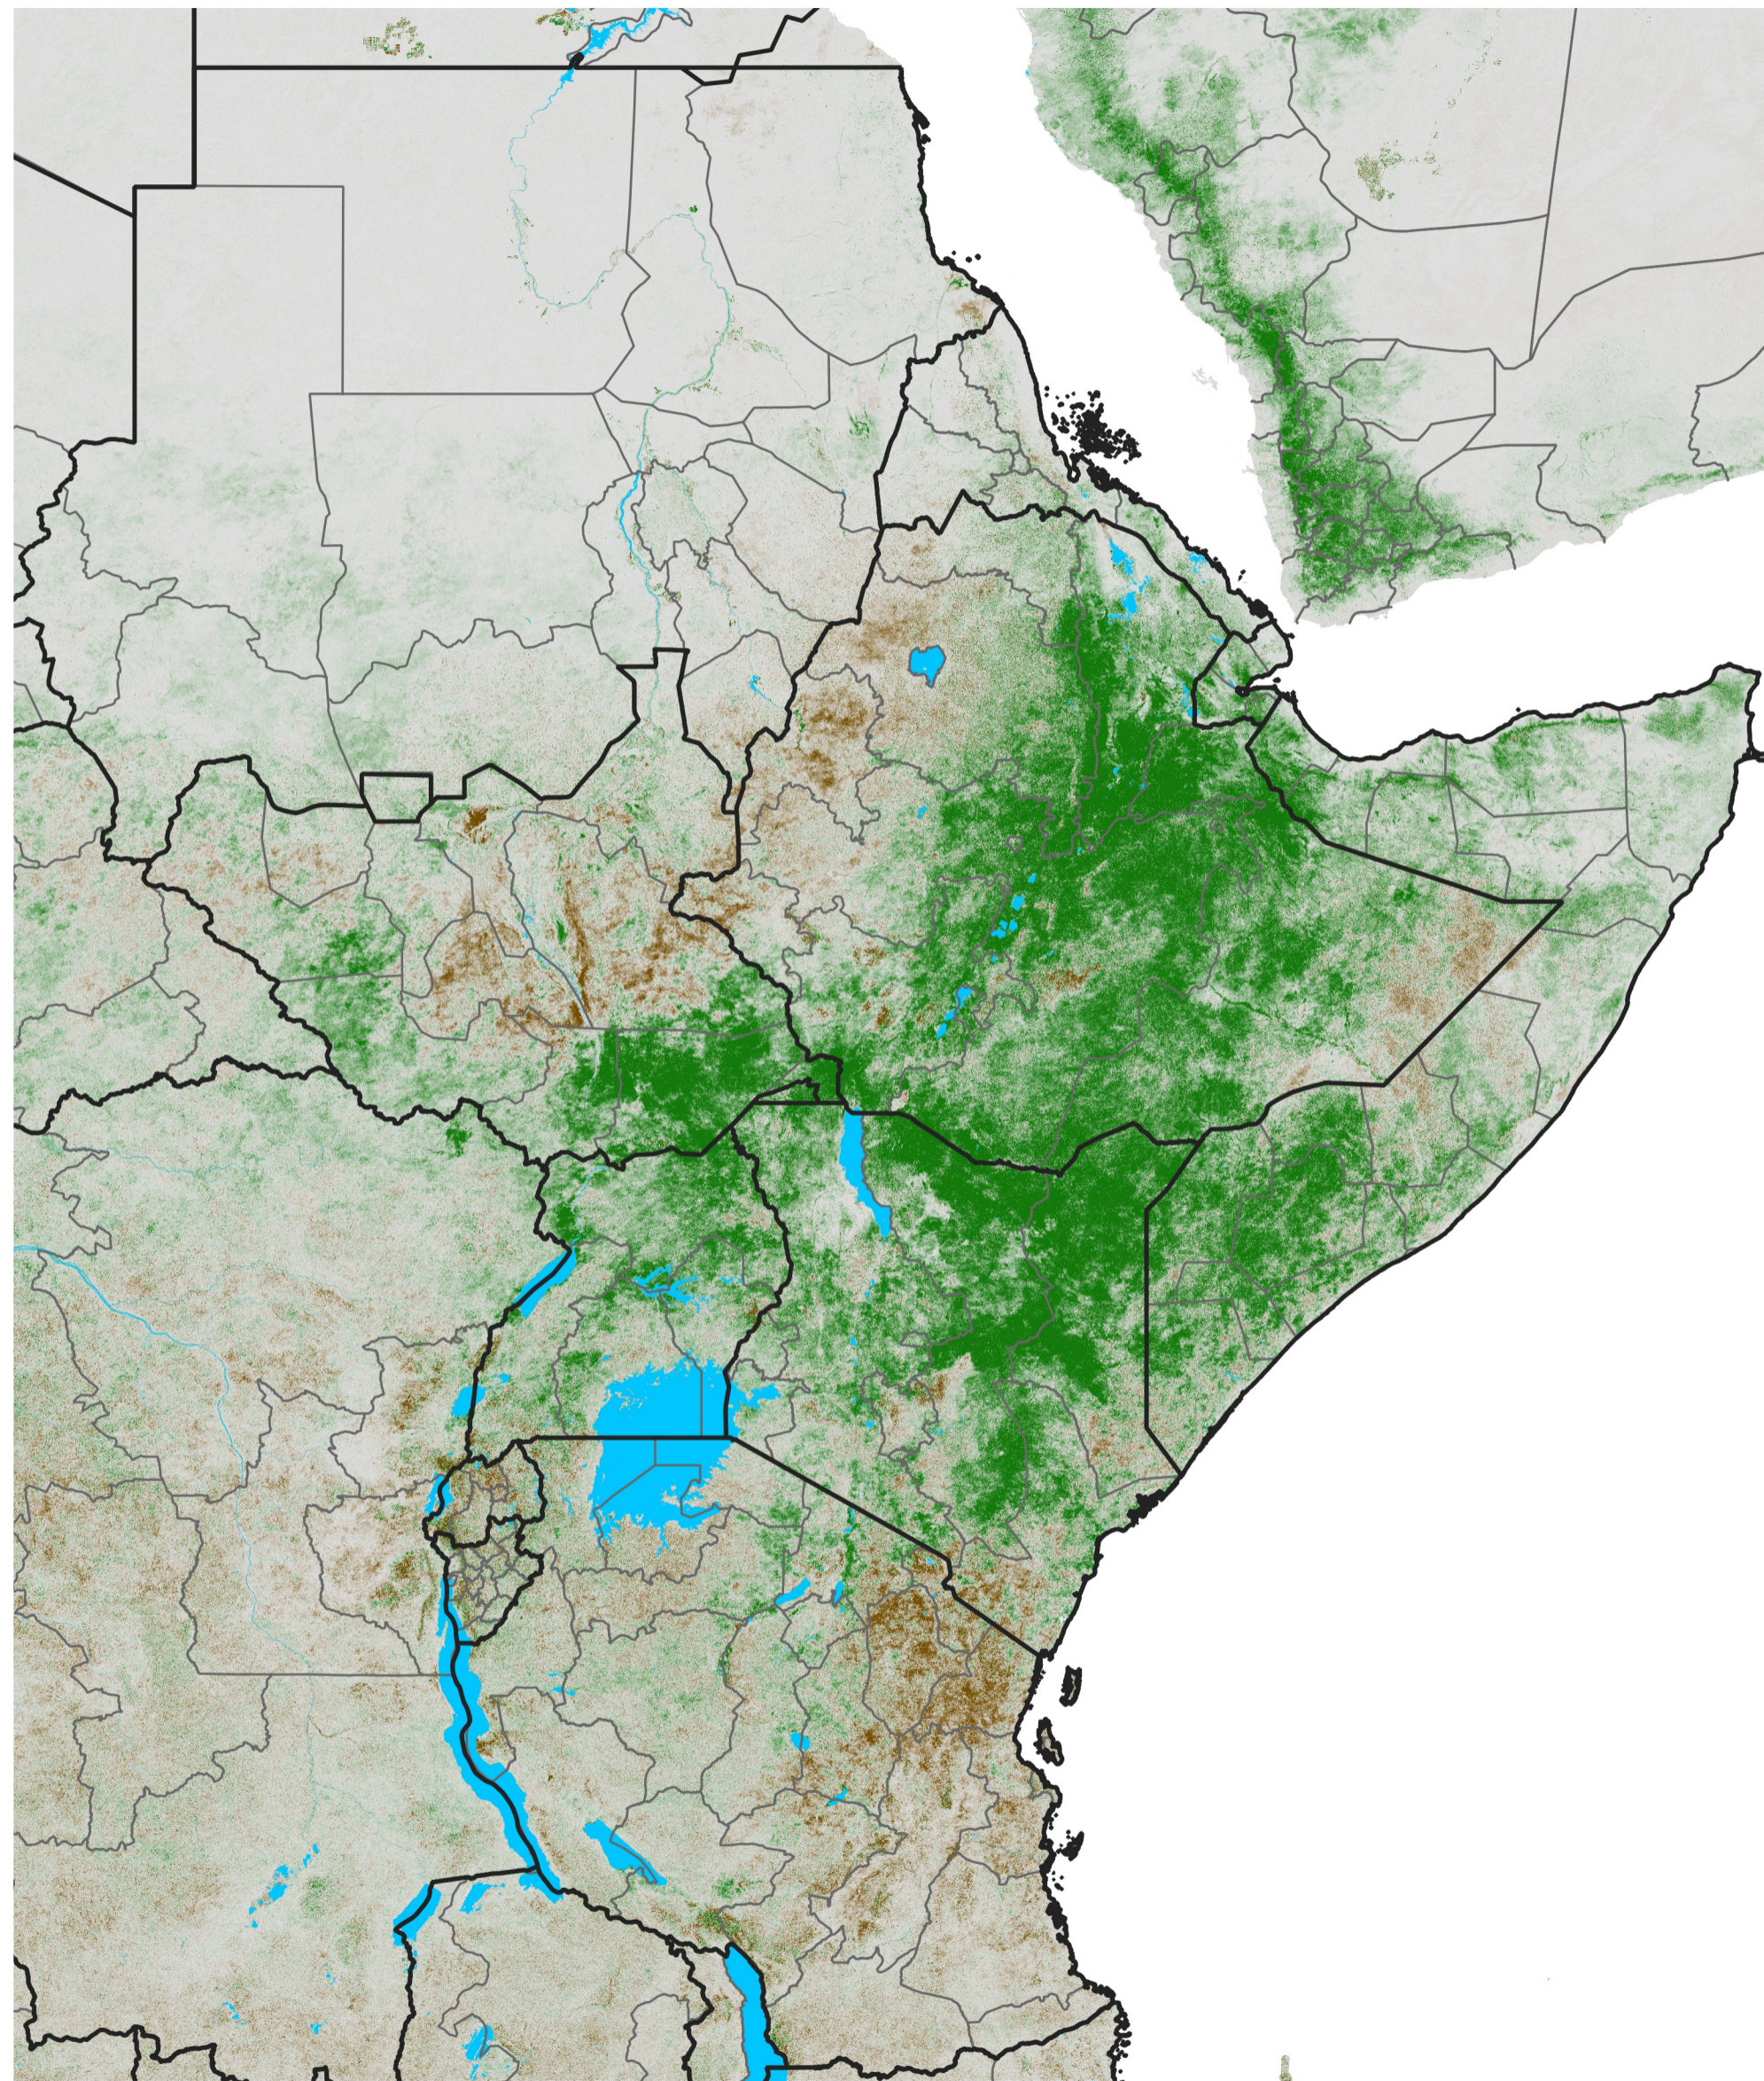

East Africa NDVI Difference

2023 minus 2022

Period 23 / Apr 16 - 25, 2023

NDVI Difference

< -0.3 -0.2 -0.1 -0.05 0.05 0.1 0.2 >0.3

Negative

No Difference

Positive