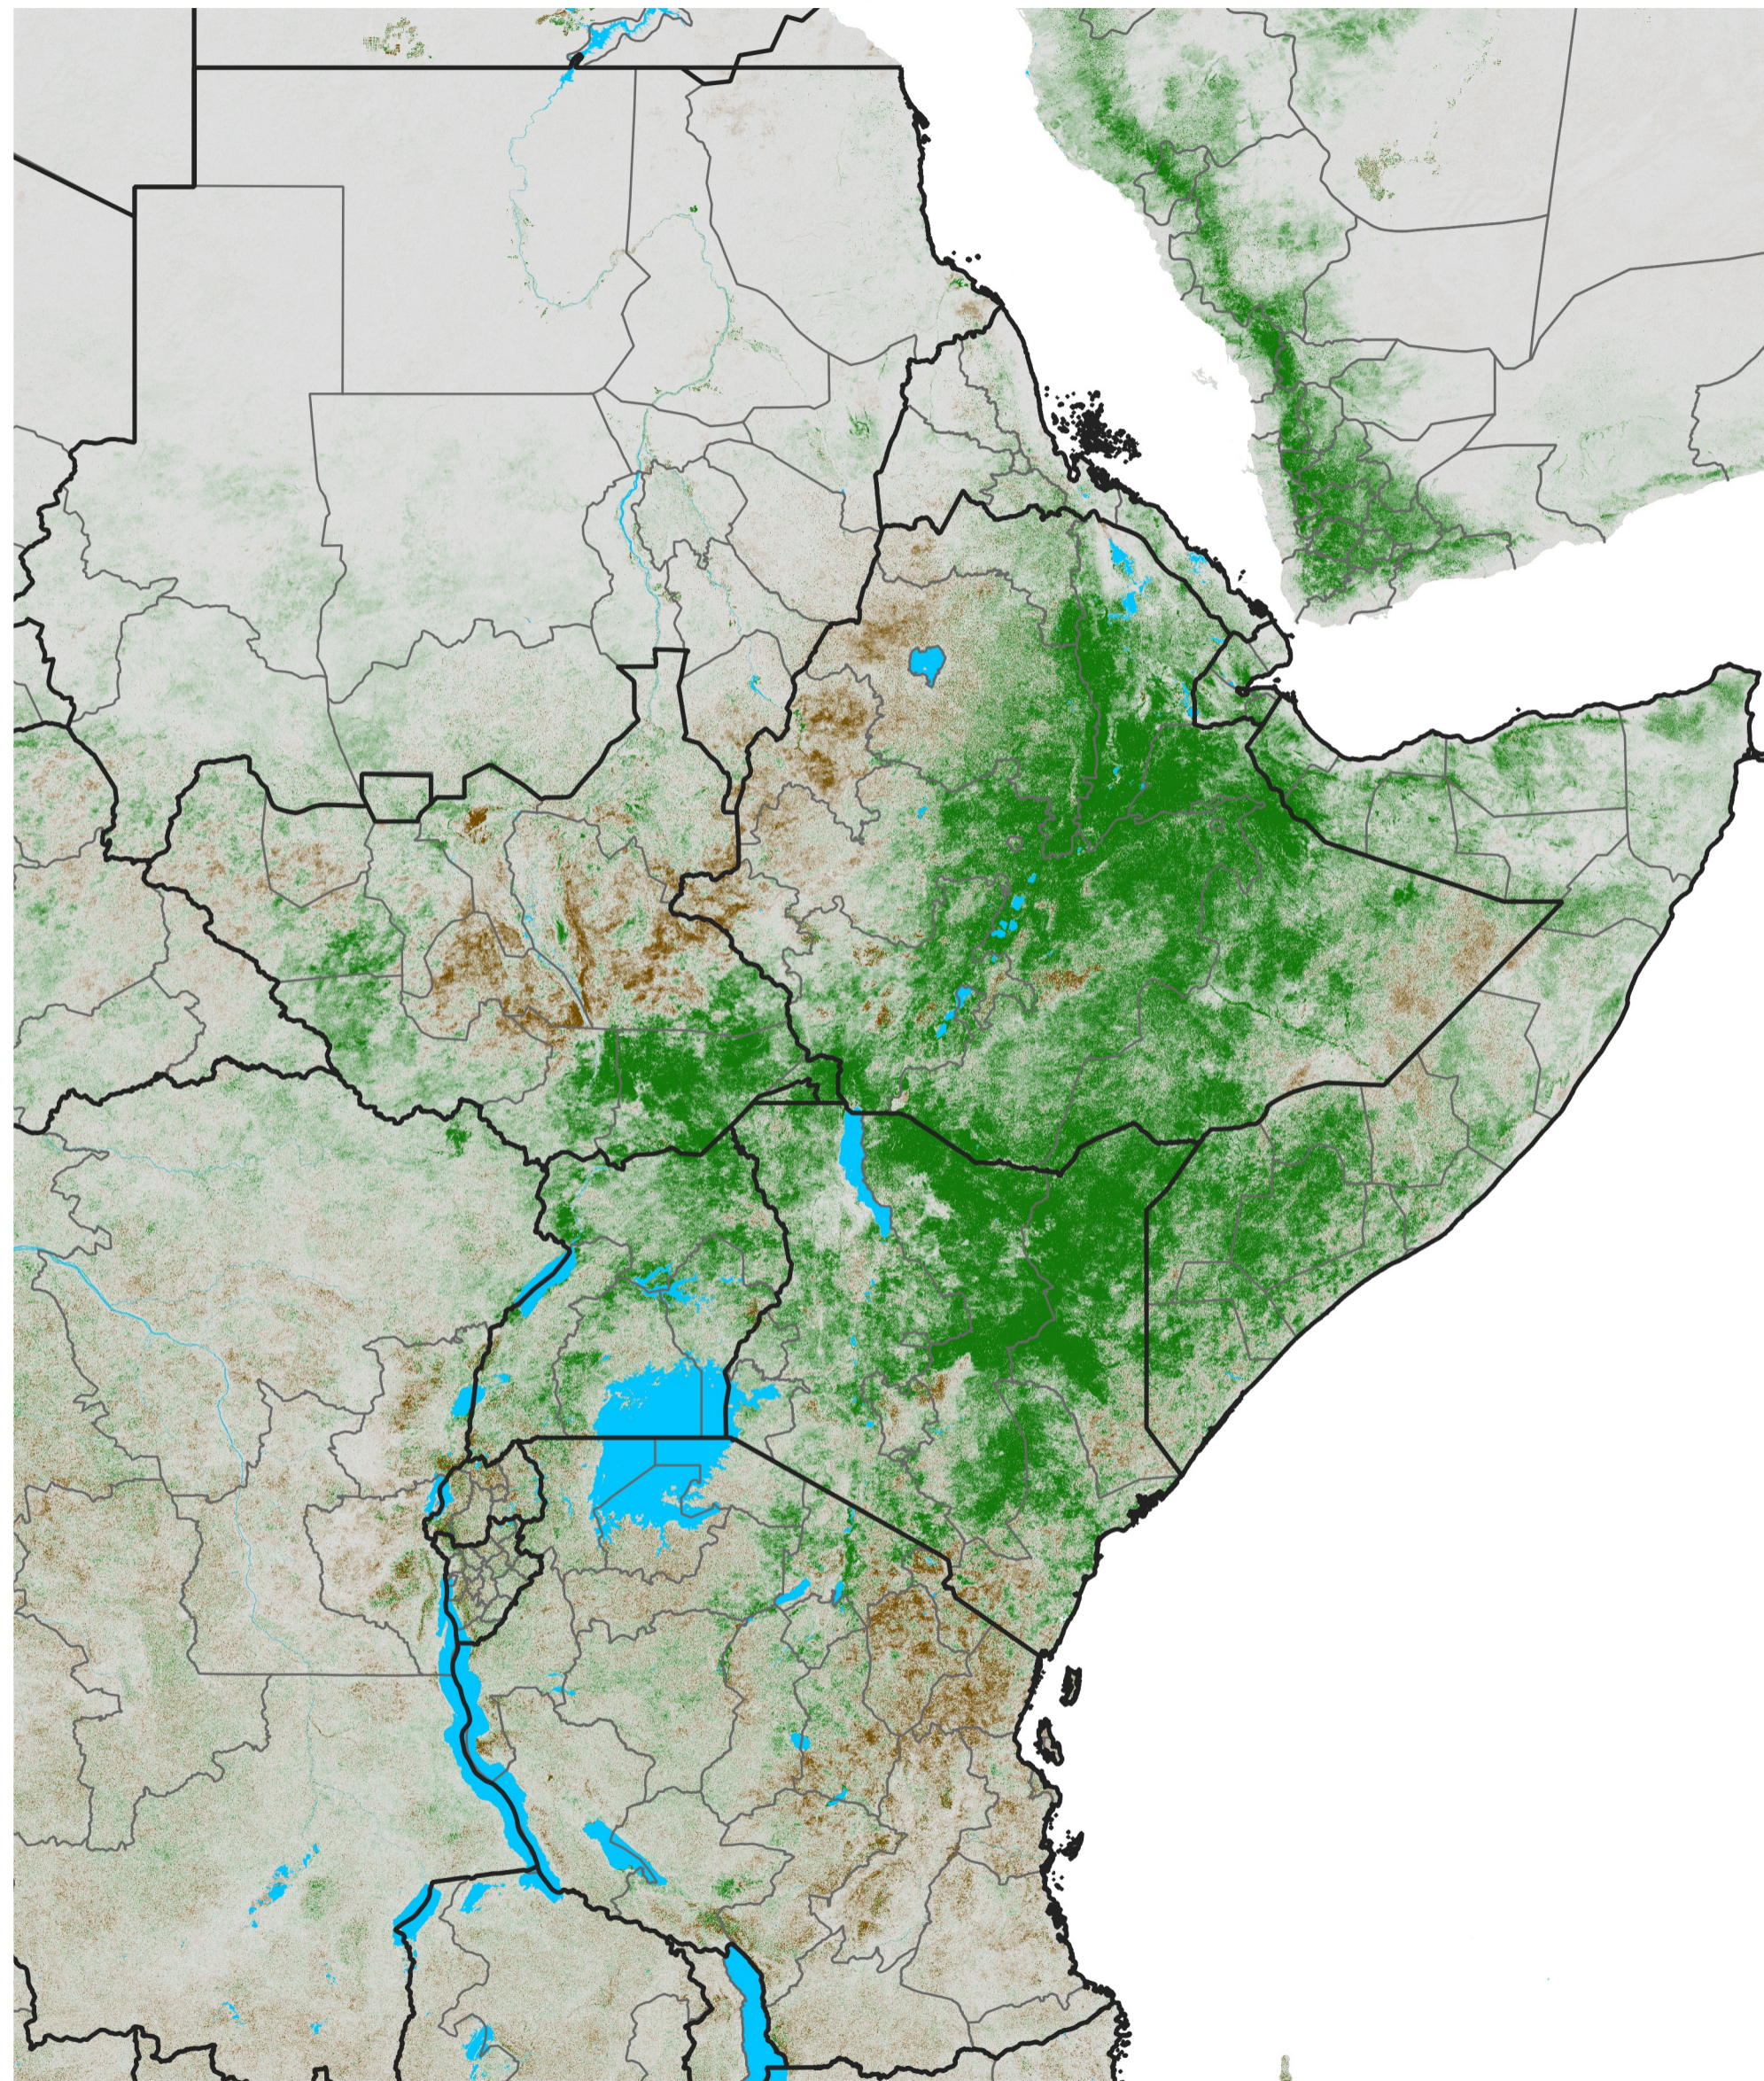

East Africa NDVI Difference

2023 minus 2022

Period 24 / Apr 21 - 30, 2023

NDVI Difference

< -0.3 -0.2 -0.1 -0.05 0.05 0.1 0.2 >0.3

Negative

No Difference

Positive