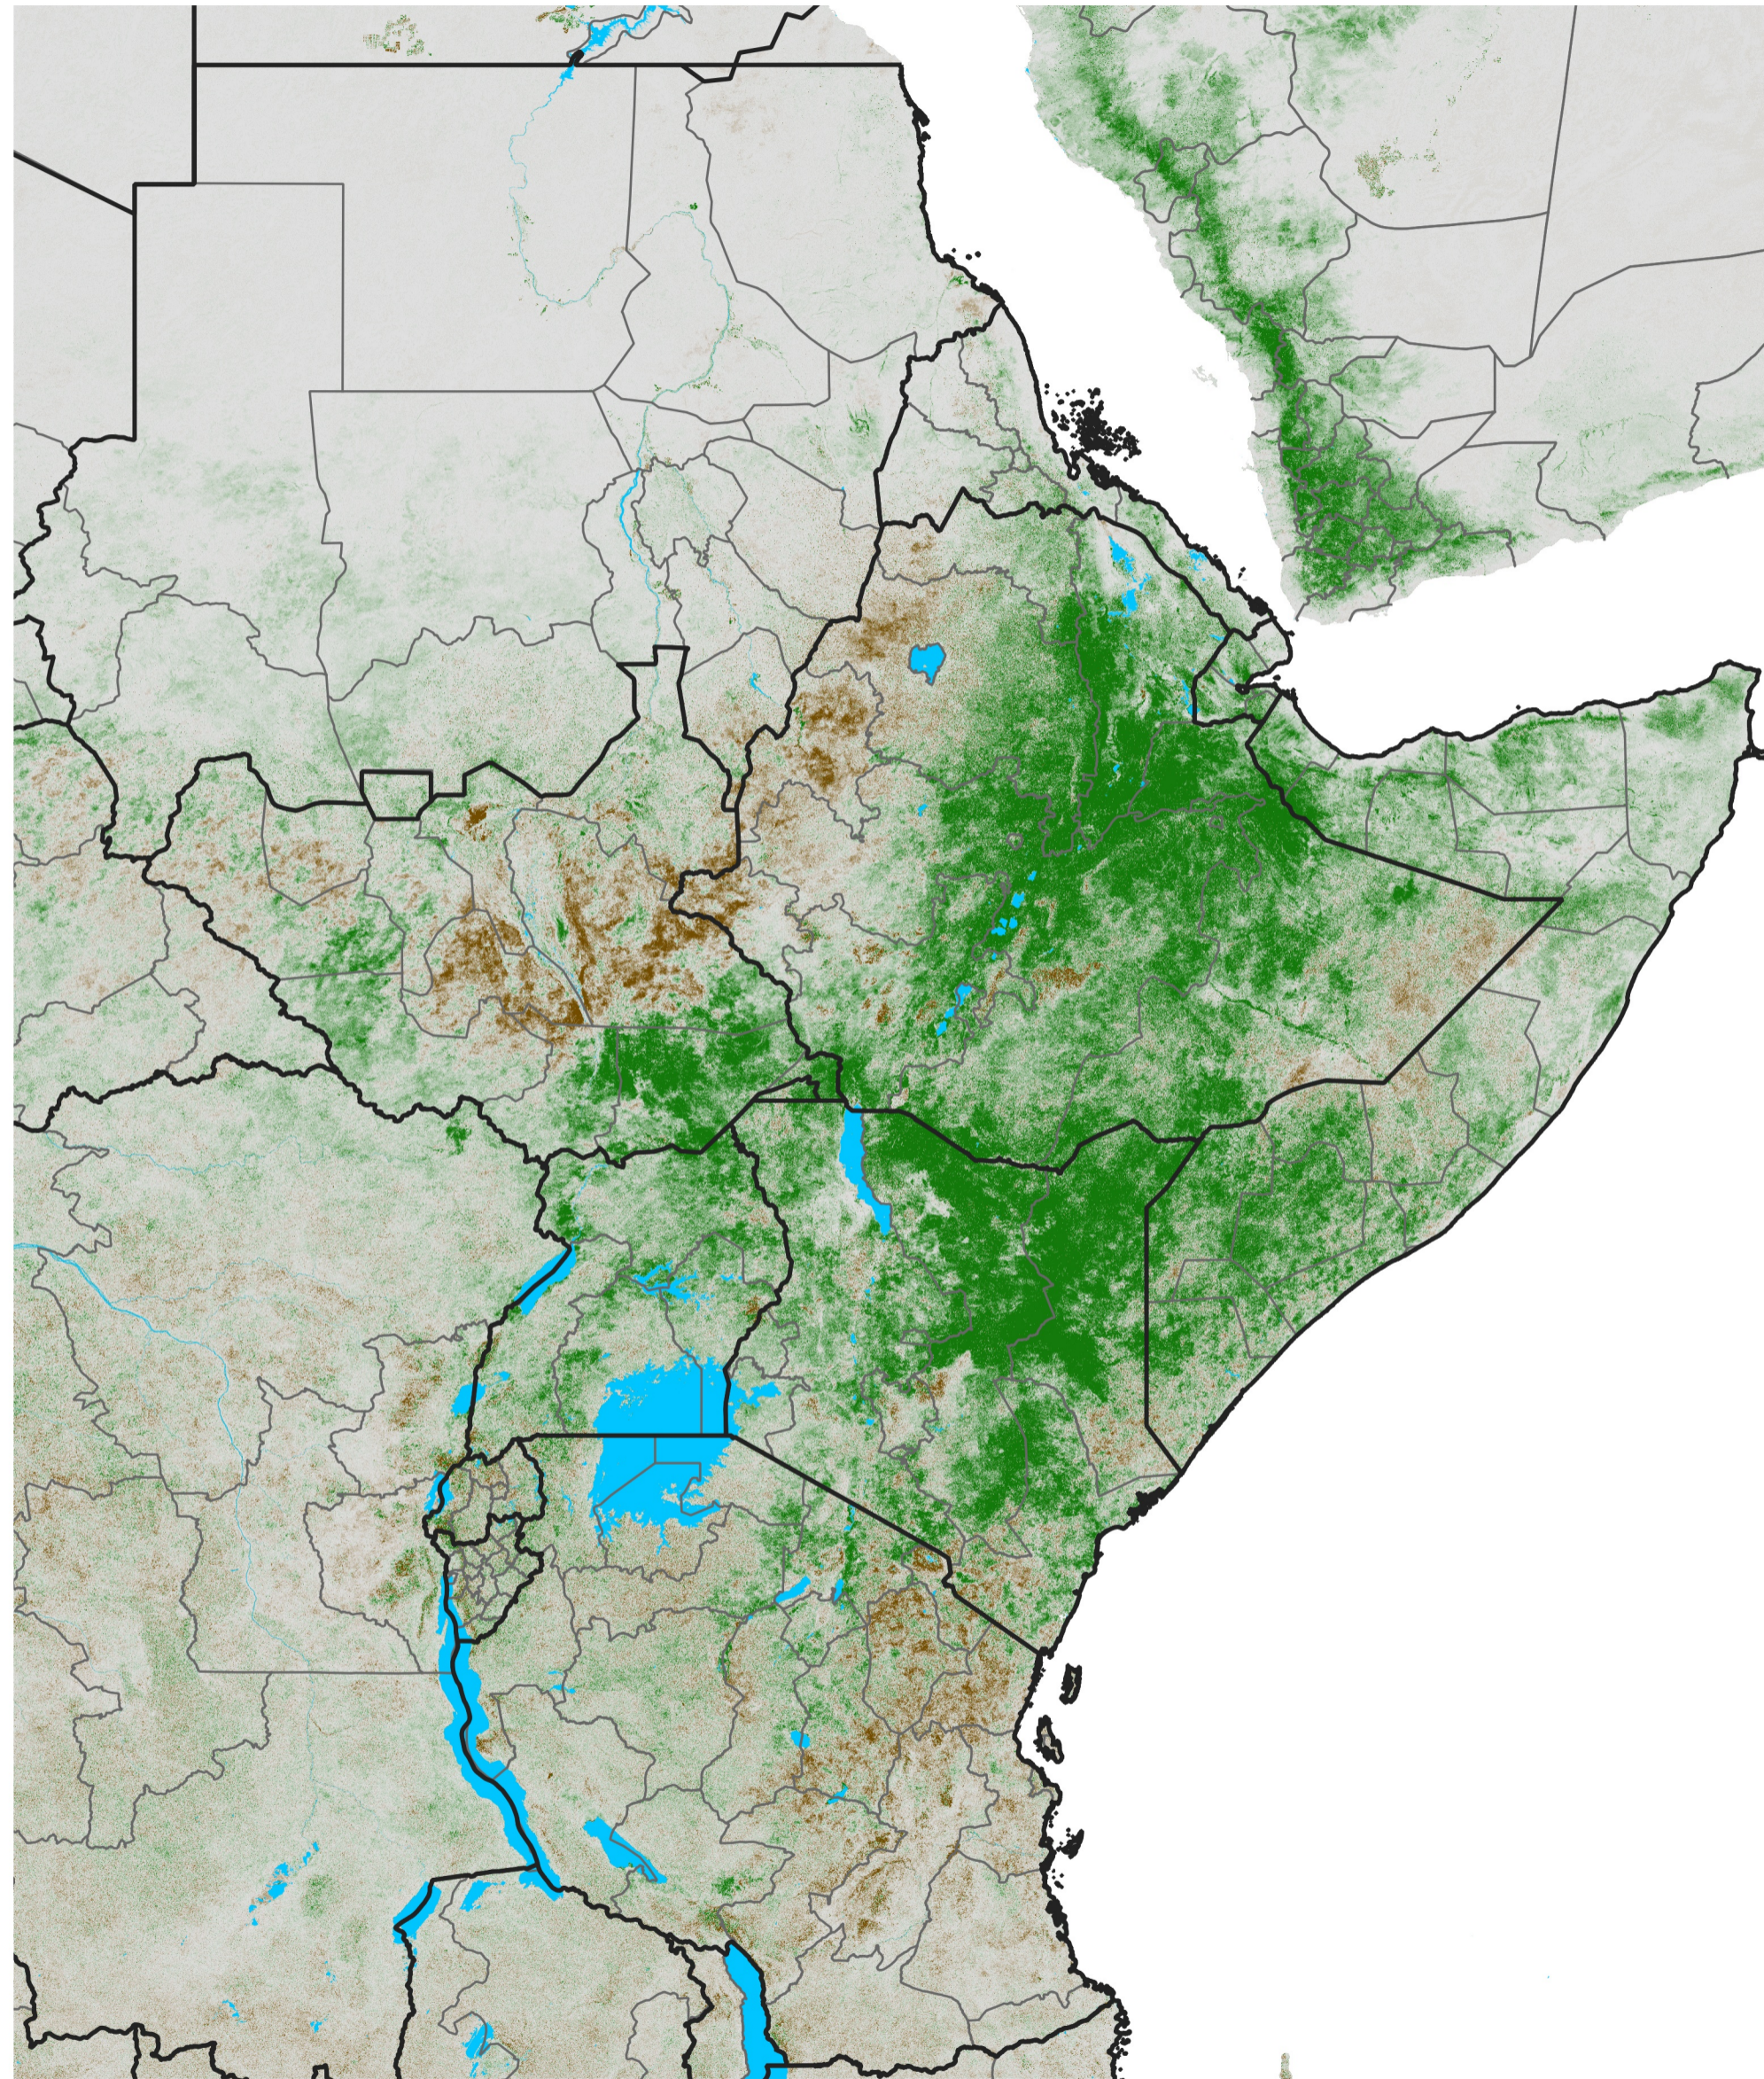

East Africa NDVI Difference

2023 minus 2022

Period 25 / Apr 26 - May 05, 2023

NDVI Difference

< -0.3 -0.2 -0.1 -0.05 0.05 0.1 0.2 >0.3

Negative

No Difference

Positive