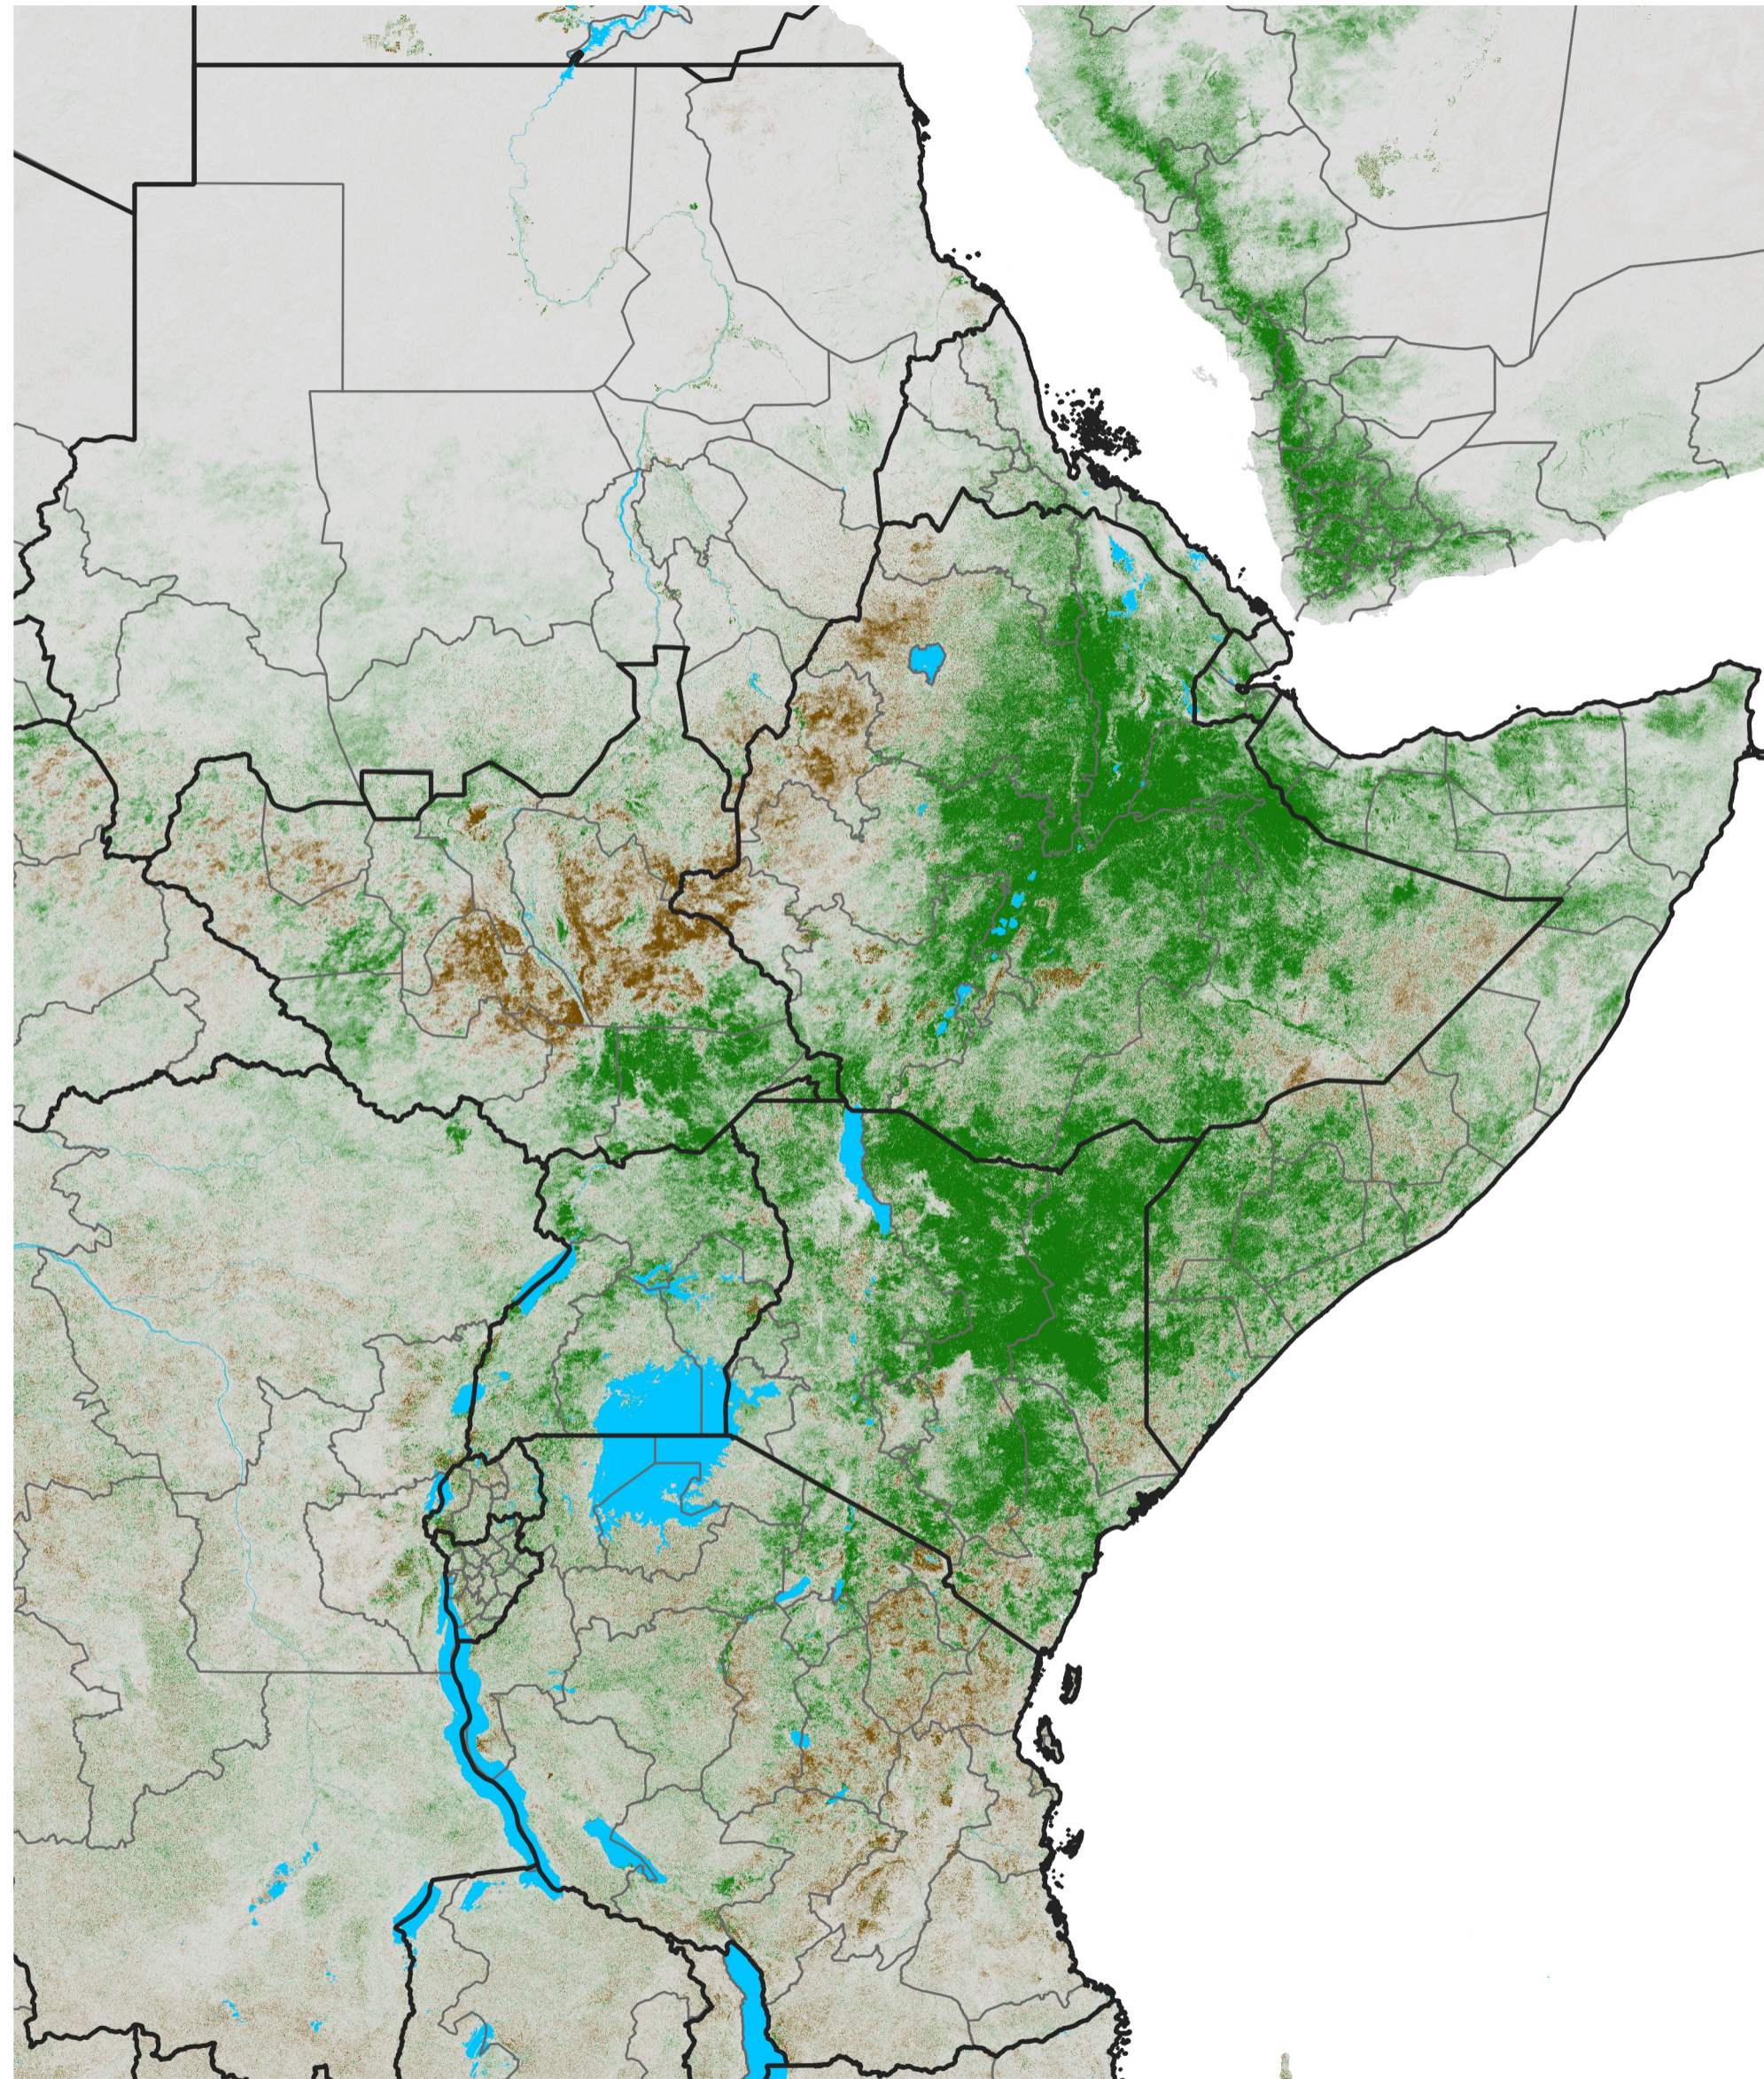

East Africa NDVI Difference

2023 minus 2022

Period 26 / May 01 - 10, 2023

NDVI Difference

< -0.3 -0.2 -0.1 -0.05 0.05 0.1 0.2 >0.3

Negative

No Difference

Positive