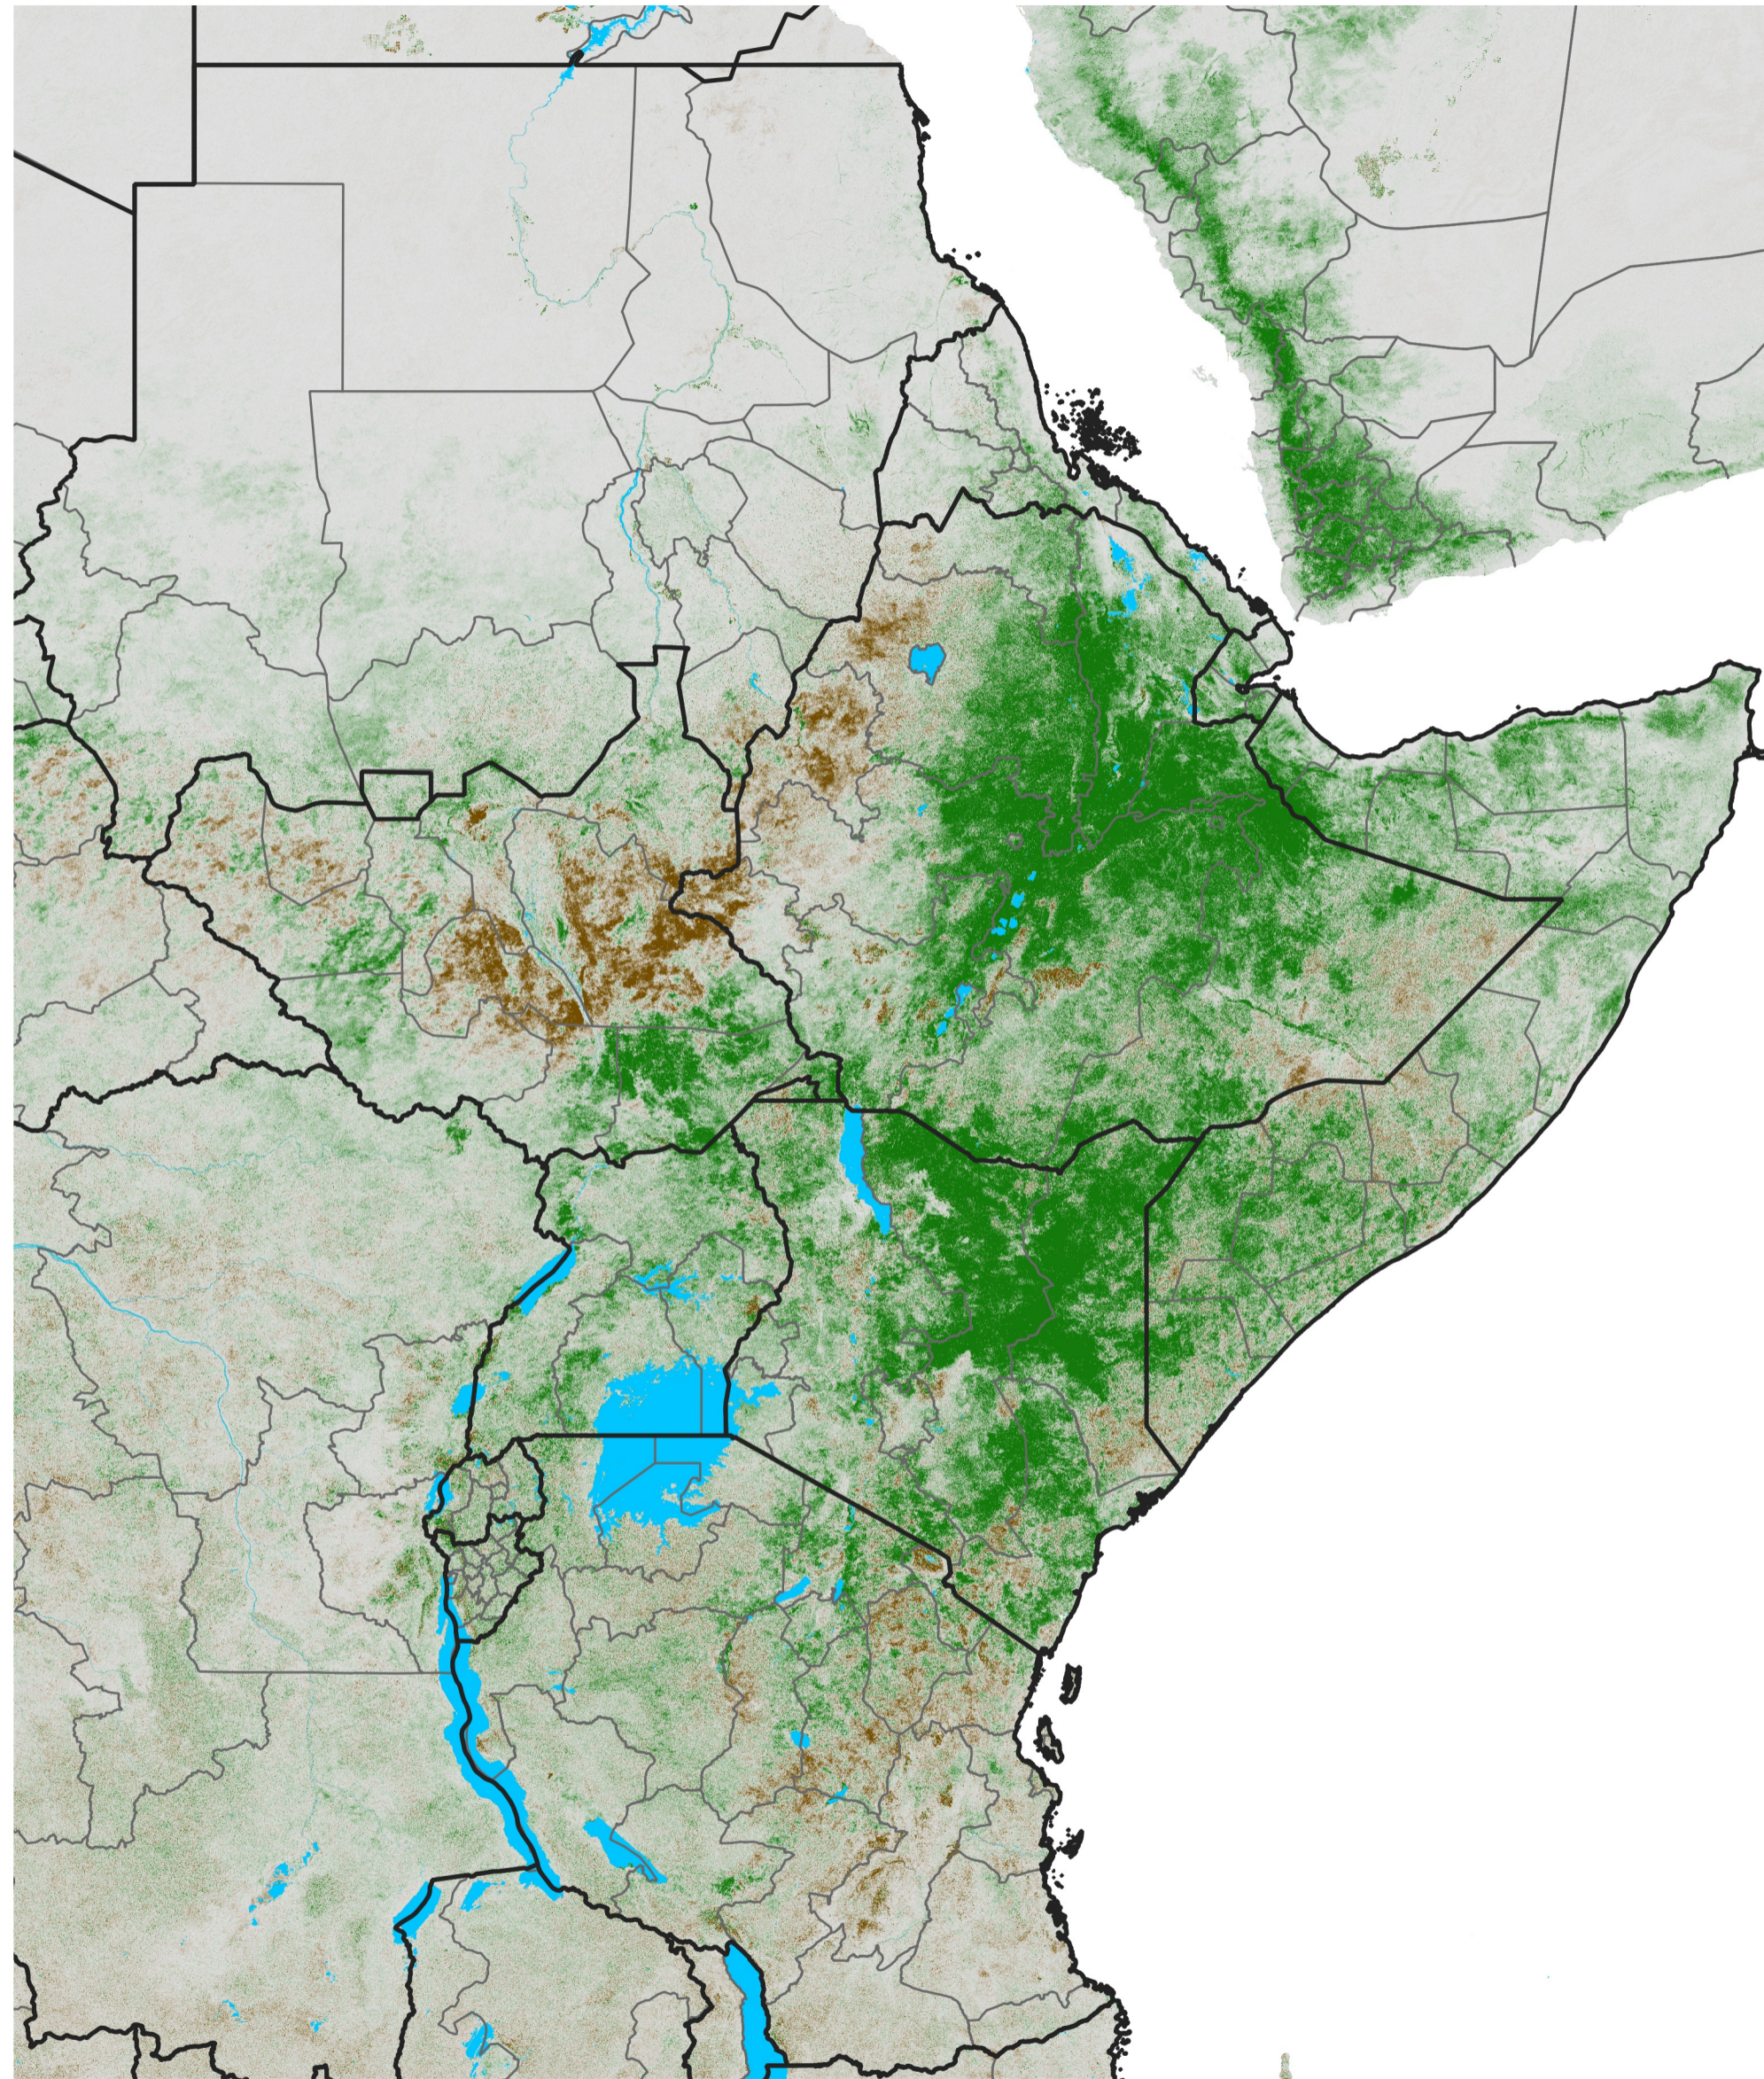

East Africa NDVI Difference

2023 minus 2022

Period 27 / May 06 - 15, 2023

NDVI Difference

< -0.3 -0.2 -0.1 -0.05 0.05 0.1 0.2 >0.3

Negative

No Difference

Positive