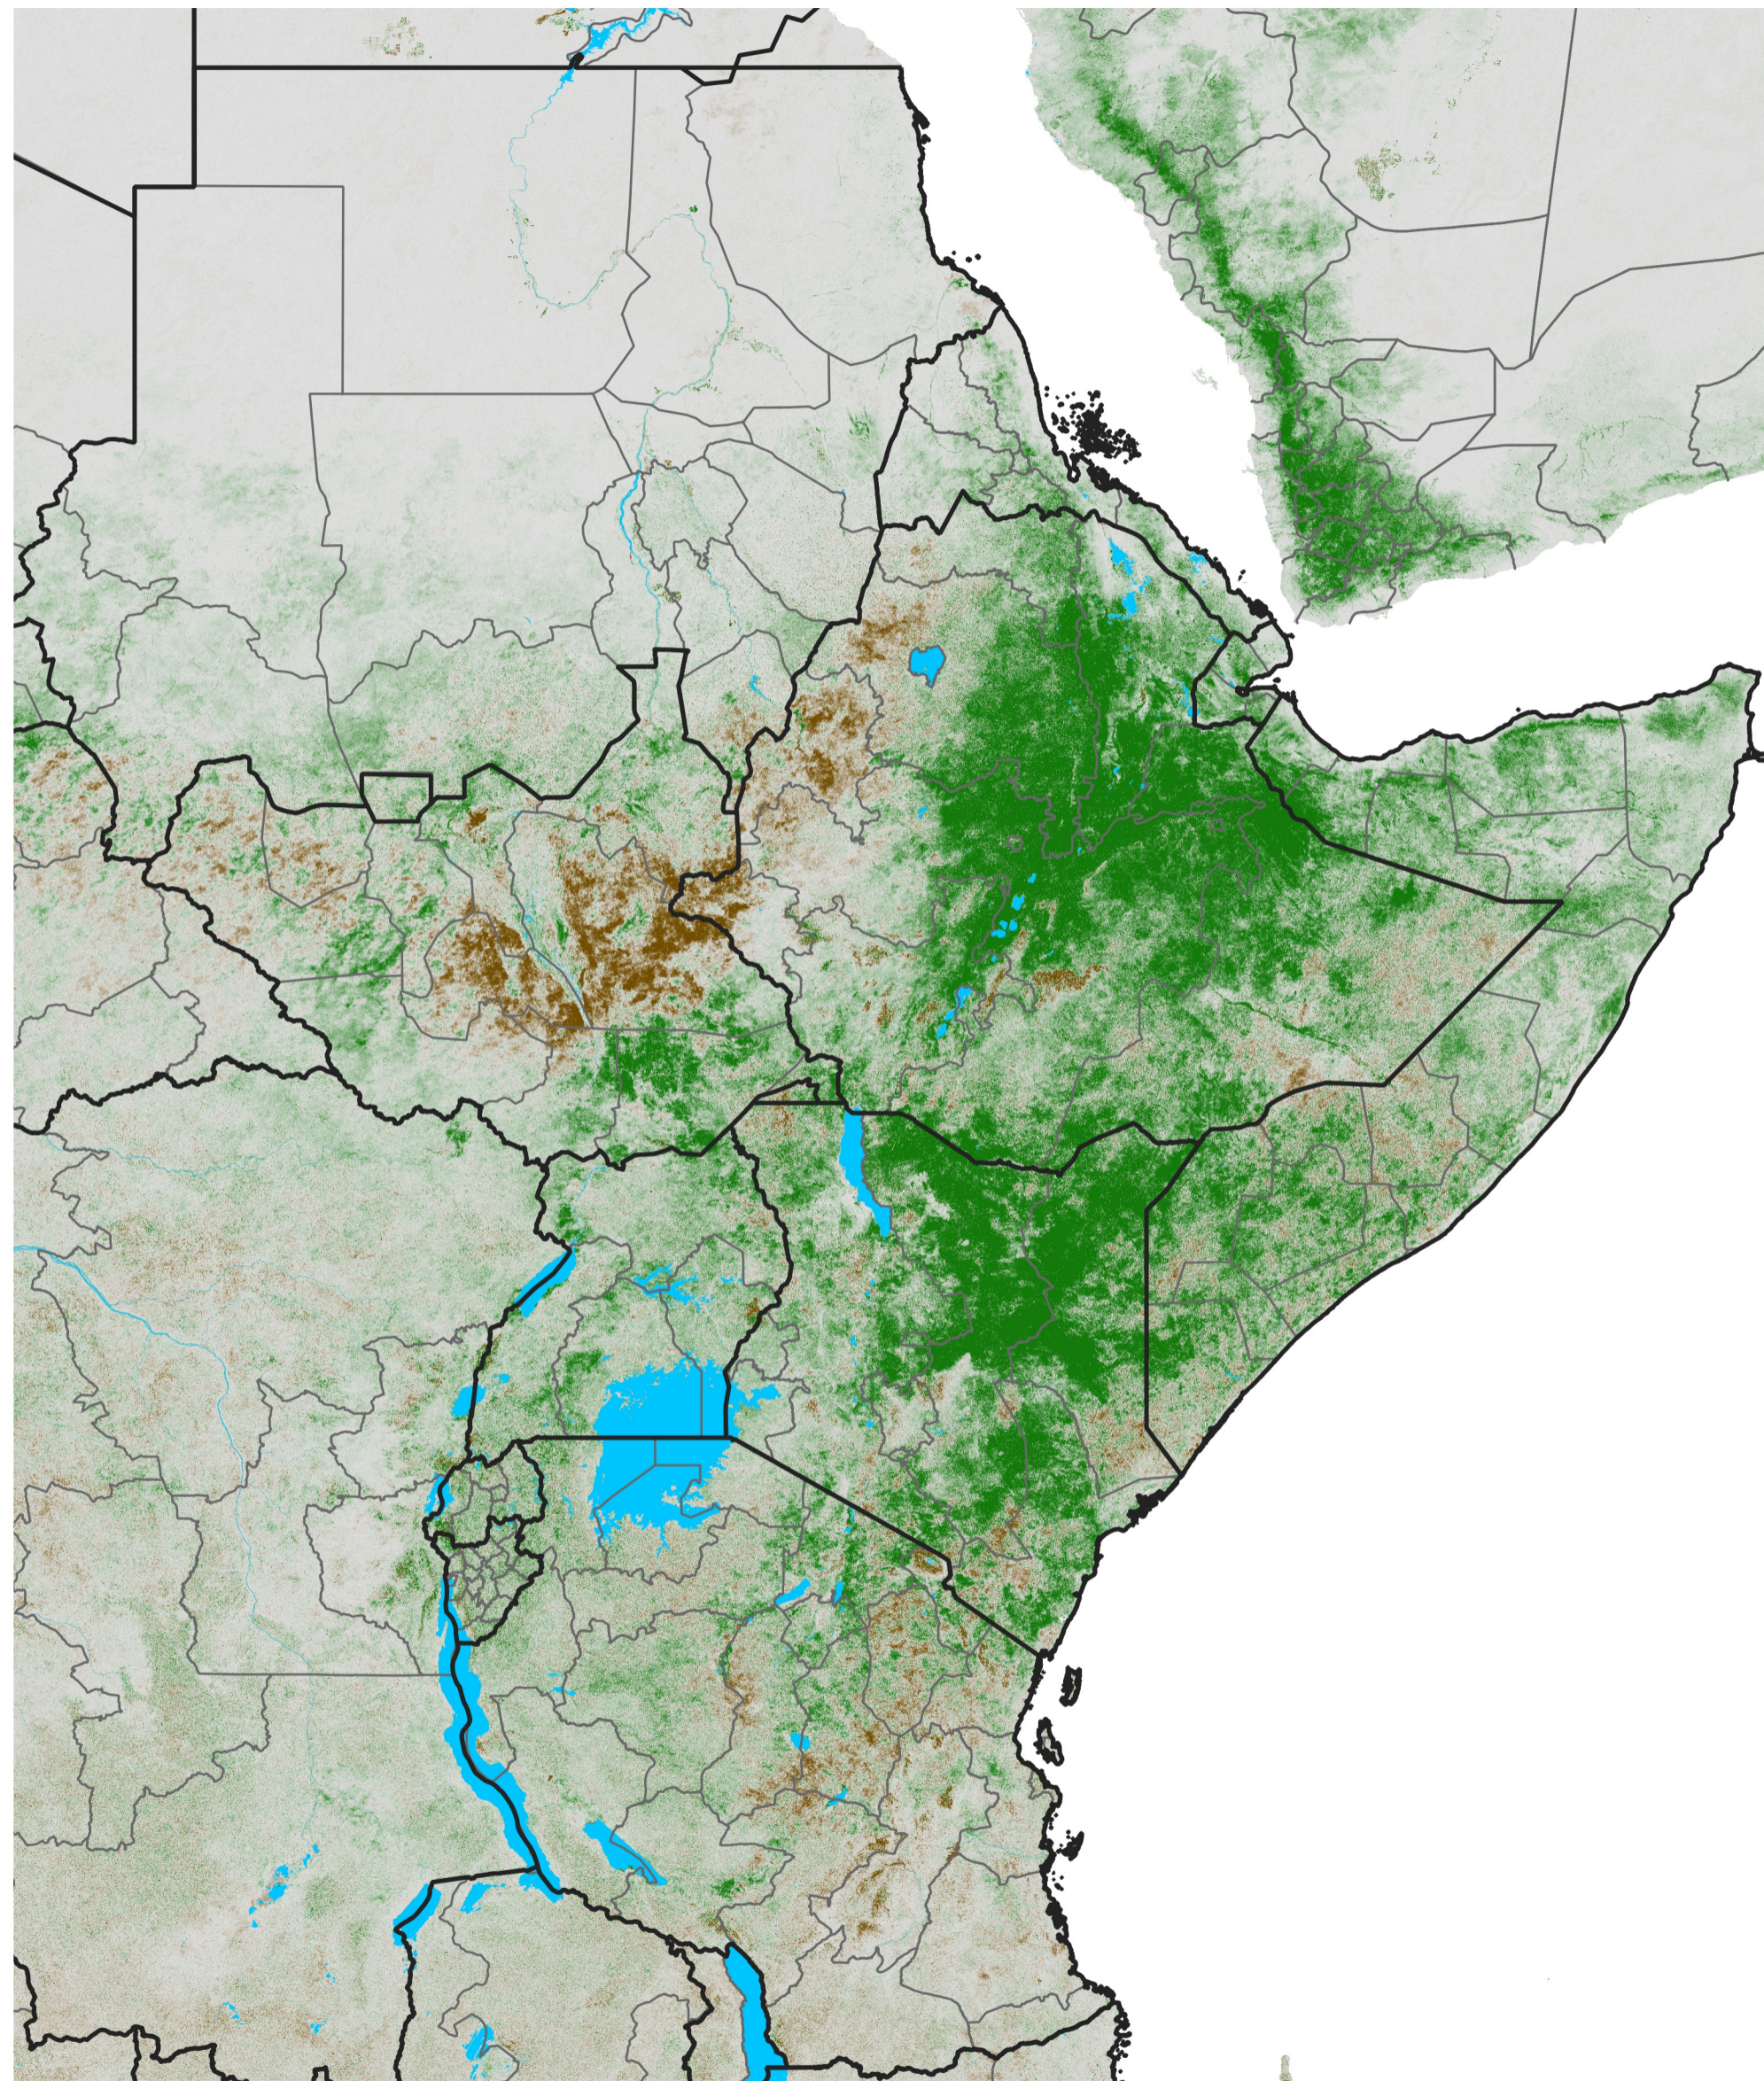

# East Africa NDVI Difference

2023 minus 2022

Period 28 / May 11 - 20, 2023

## NDVI Difference

< -0.3   -0.2   -0.1   -0.05   0.05   0.1   0.2   >0.3

Negative

No Difference

Positive