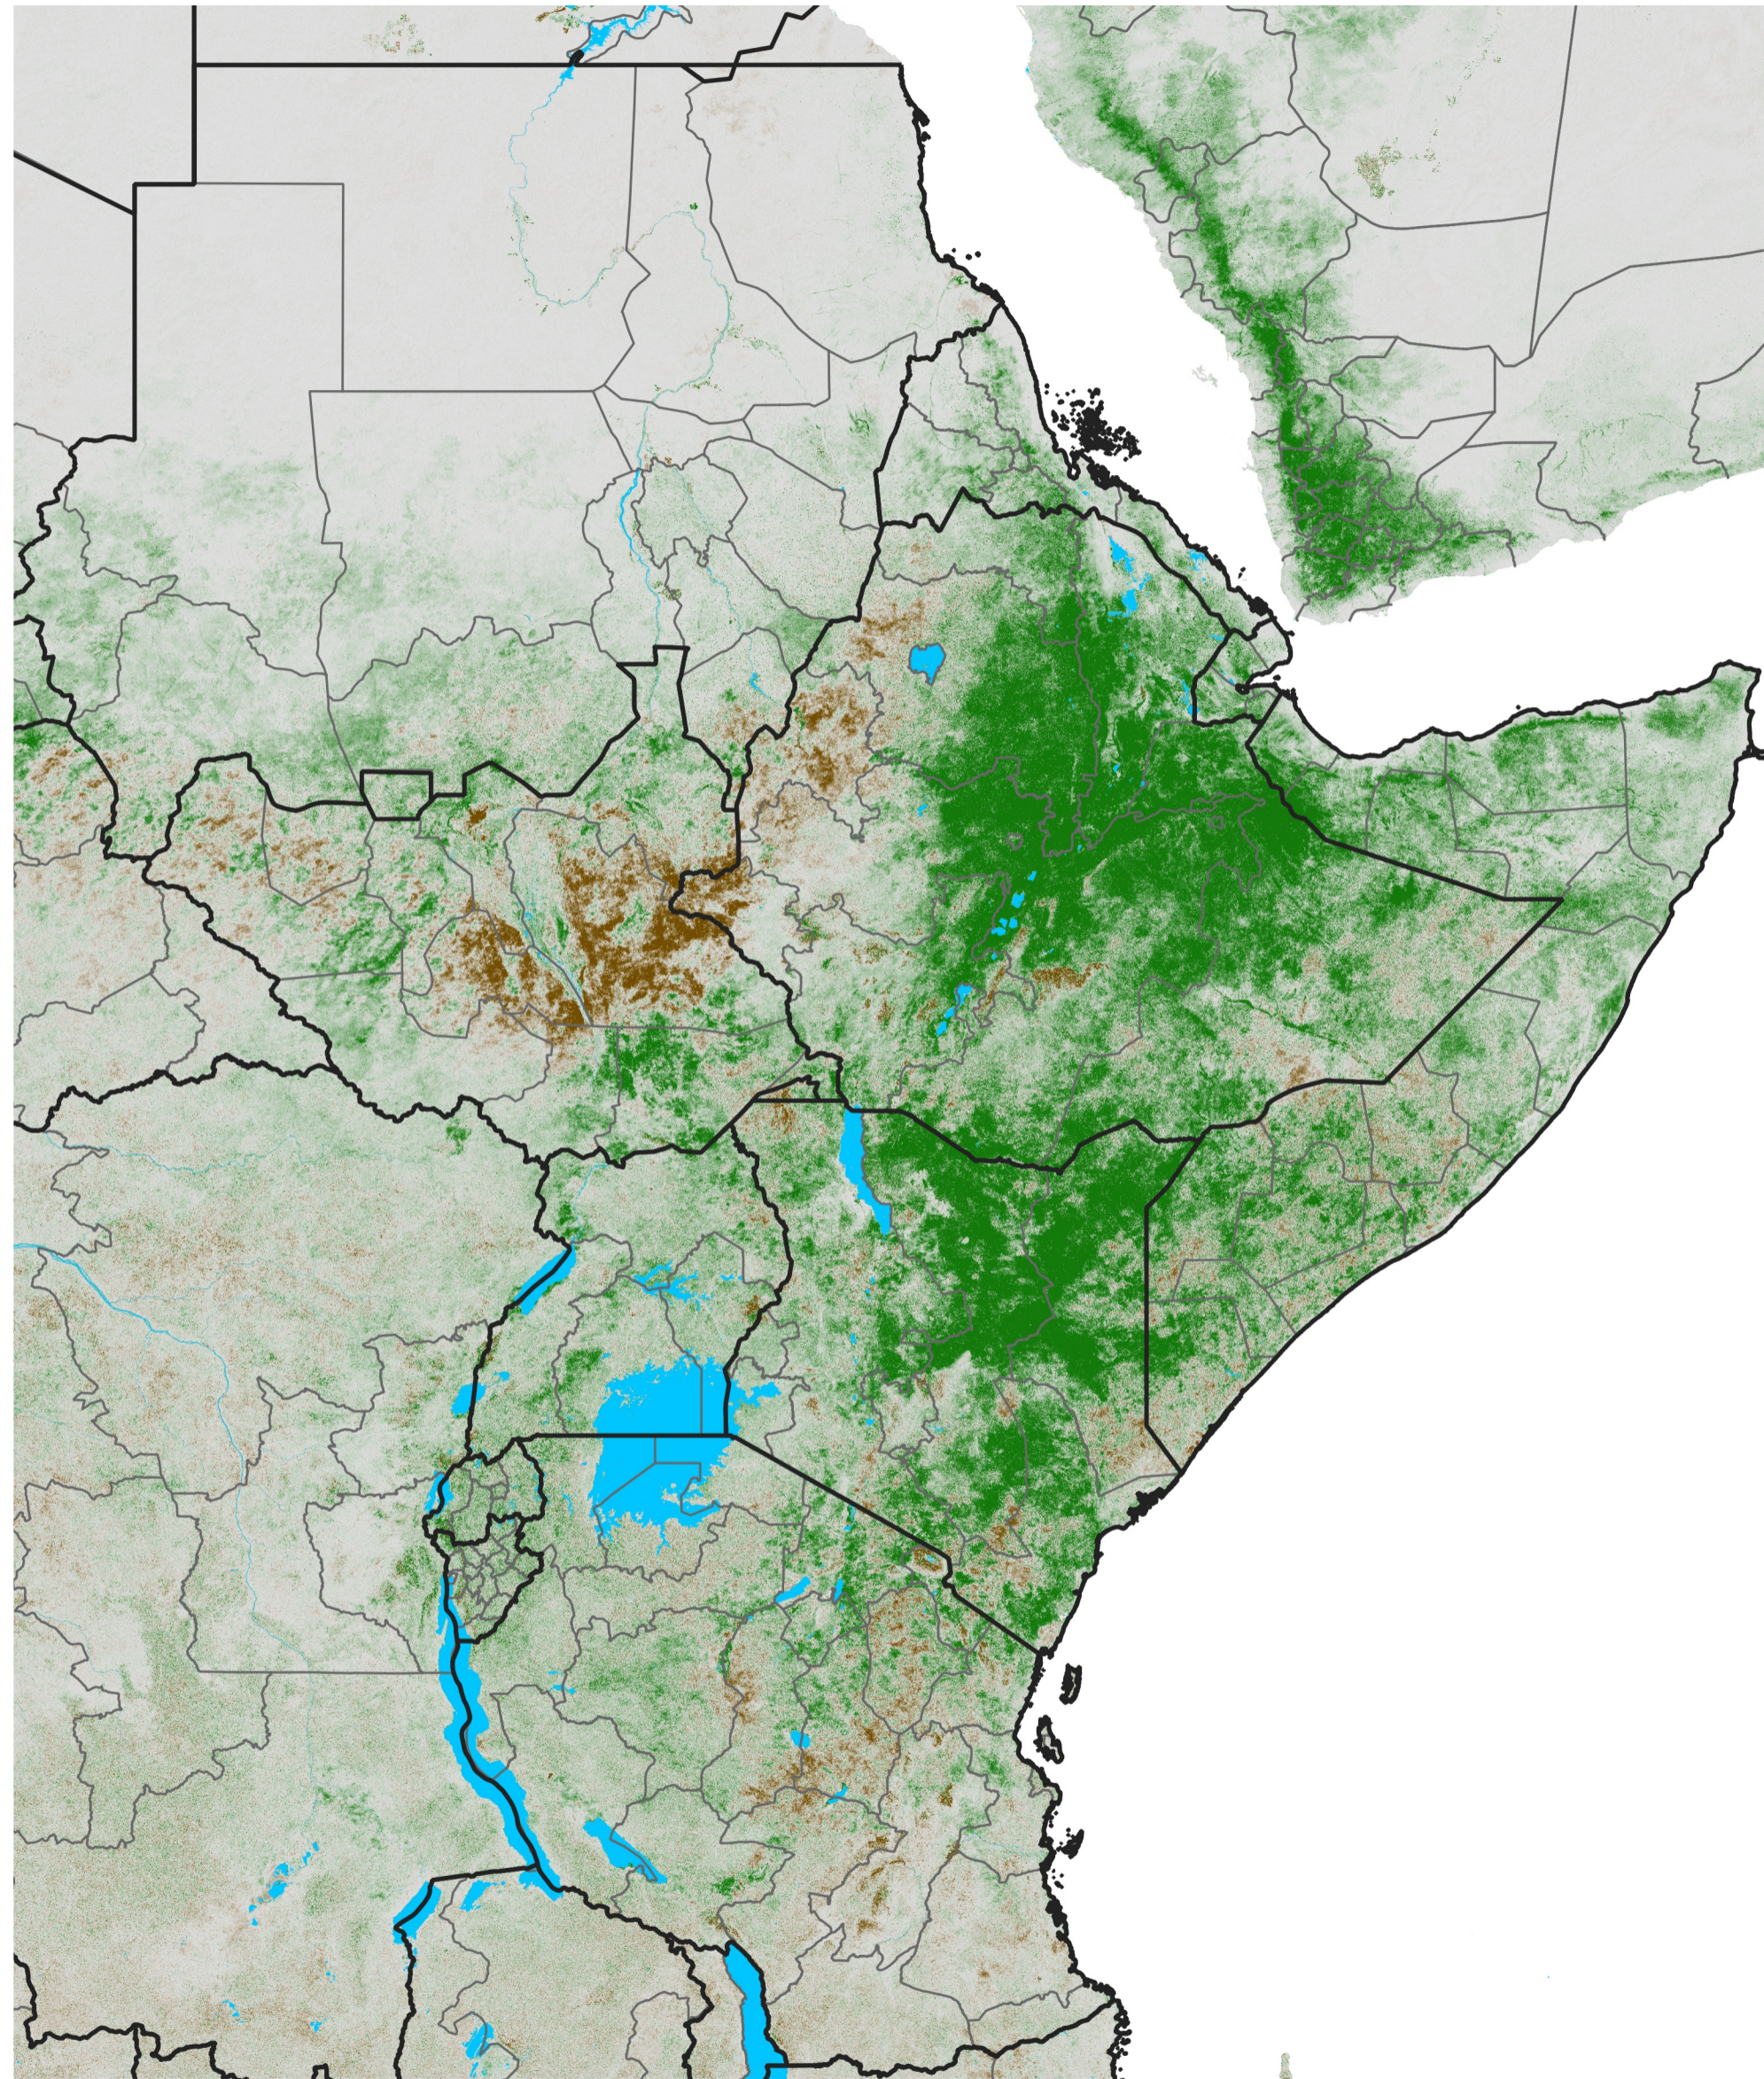

# East Africa NDVI Difference

2023 minus 2022

Period 29 / May 16 - 25, 2023

## NDVI Difference

< -0.3   -0.2   -0.1   -0.05   0.05   0.1   0.2   >0.3

Negative

No Difference

Positive