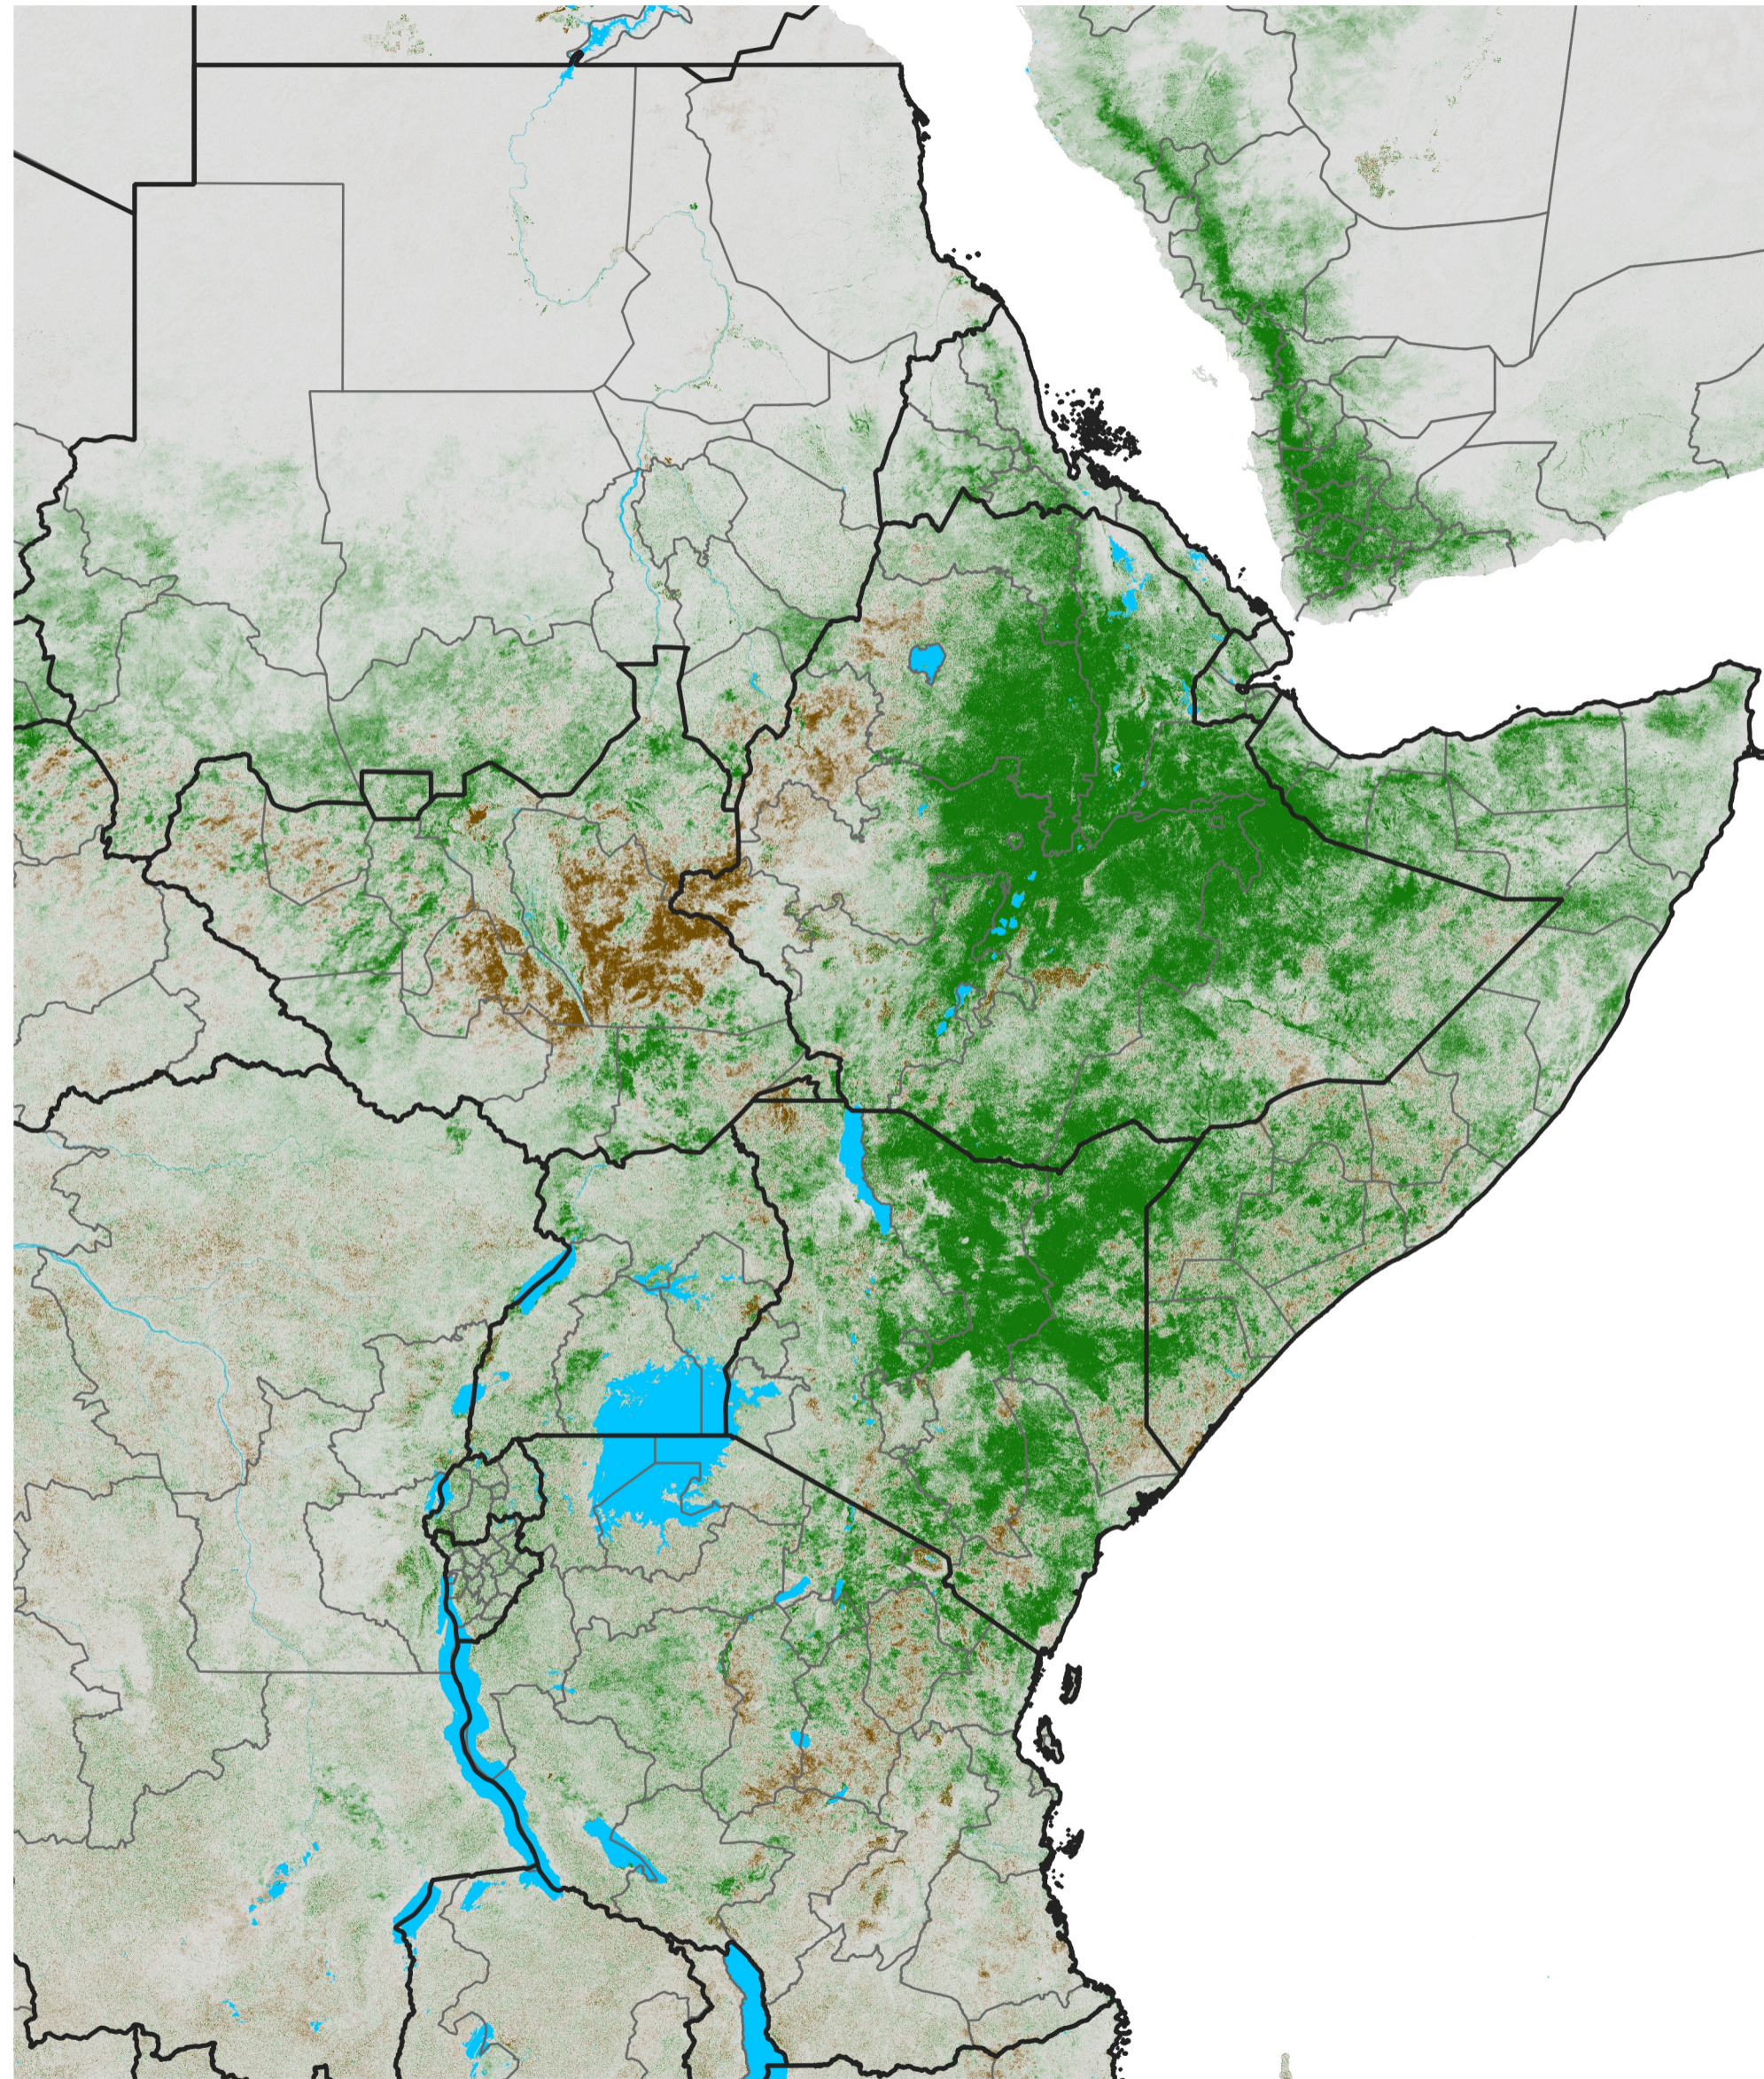

East Africa NDVI Difference

2023 minus 2022

Period 30 / May 21 - 31, 2023

NDVI Difference

< -0.3 -0.2 -0.1 -0.05 0.05 0.1 0.2 >0.3

Negative

No Difference

Positive