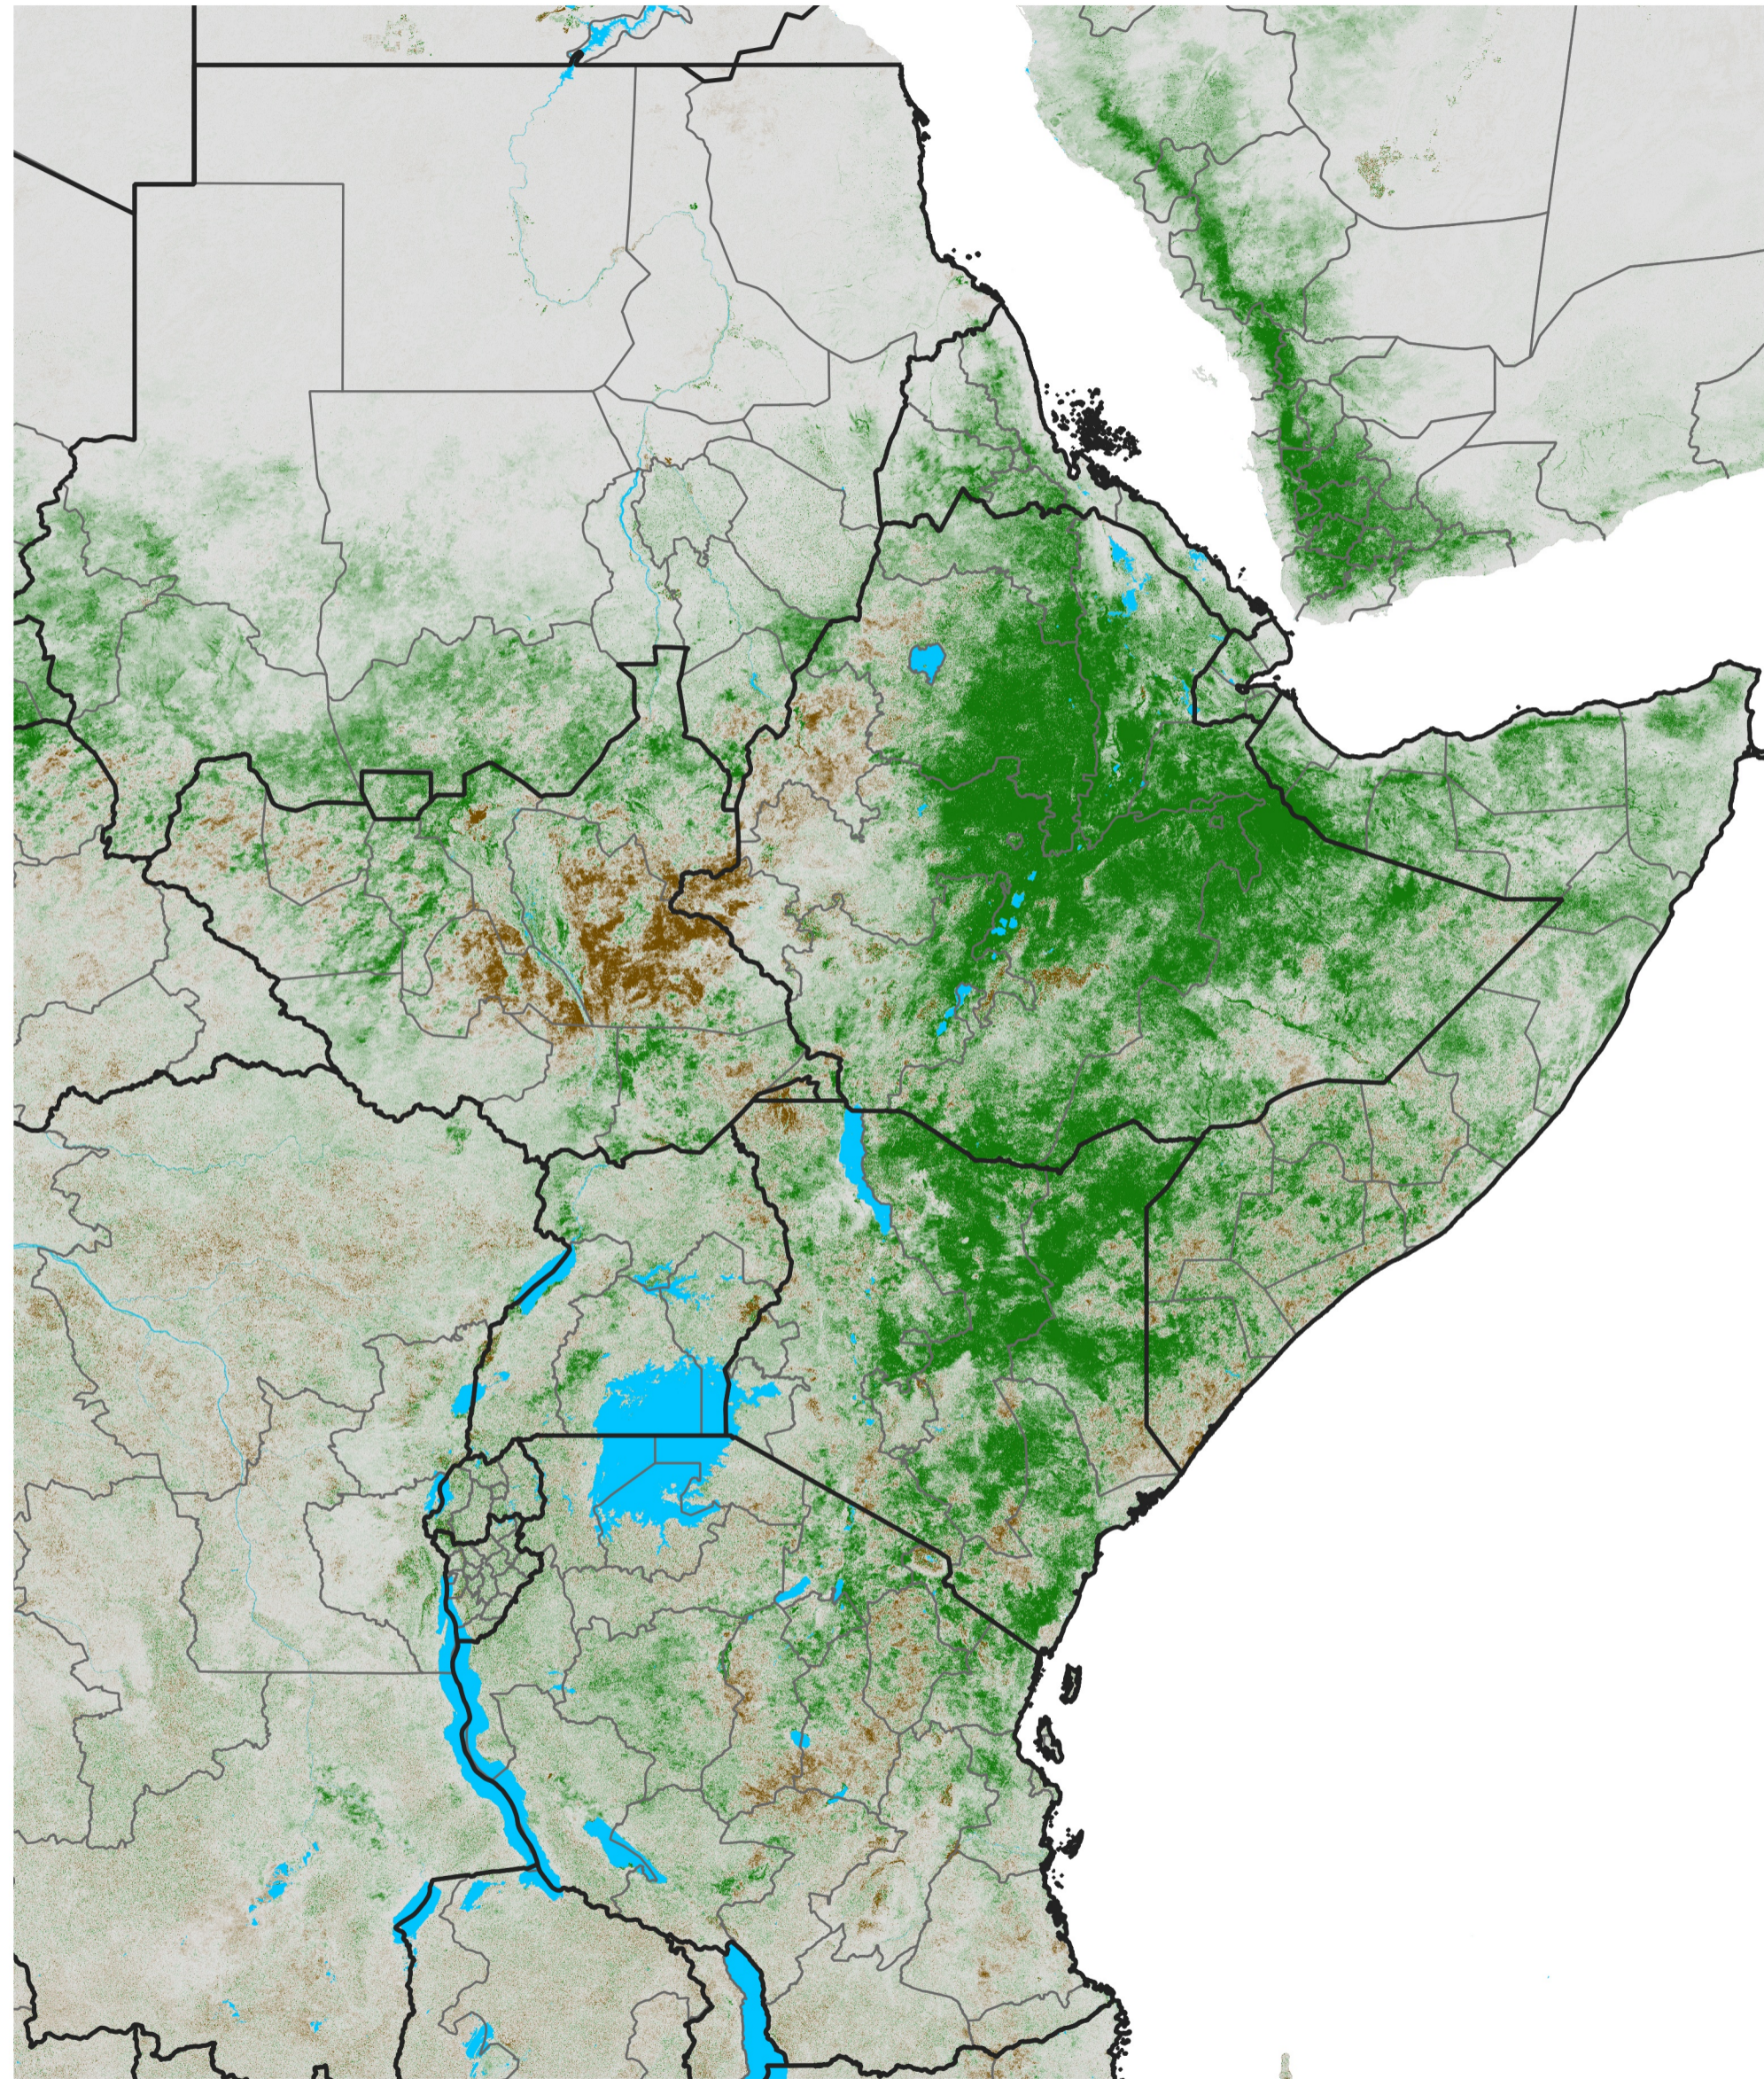

East Africa NDVI Difference

2023 minus 2022

Period 31 / May 26 - Jun 05, 2023

NDVI Difference

< -0.3 -0.2 -0.1 -0.05 0.05 0.1 0.2 >0.3

Negative

No Difference

Positive