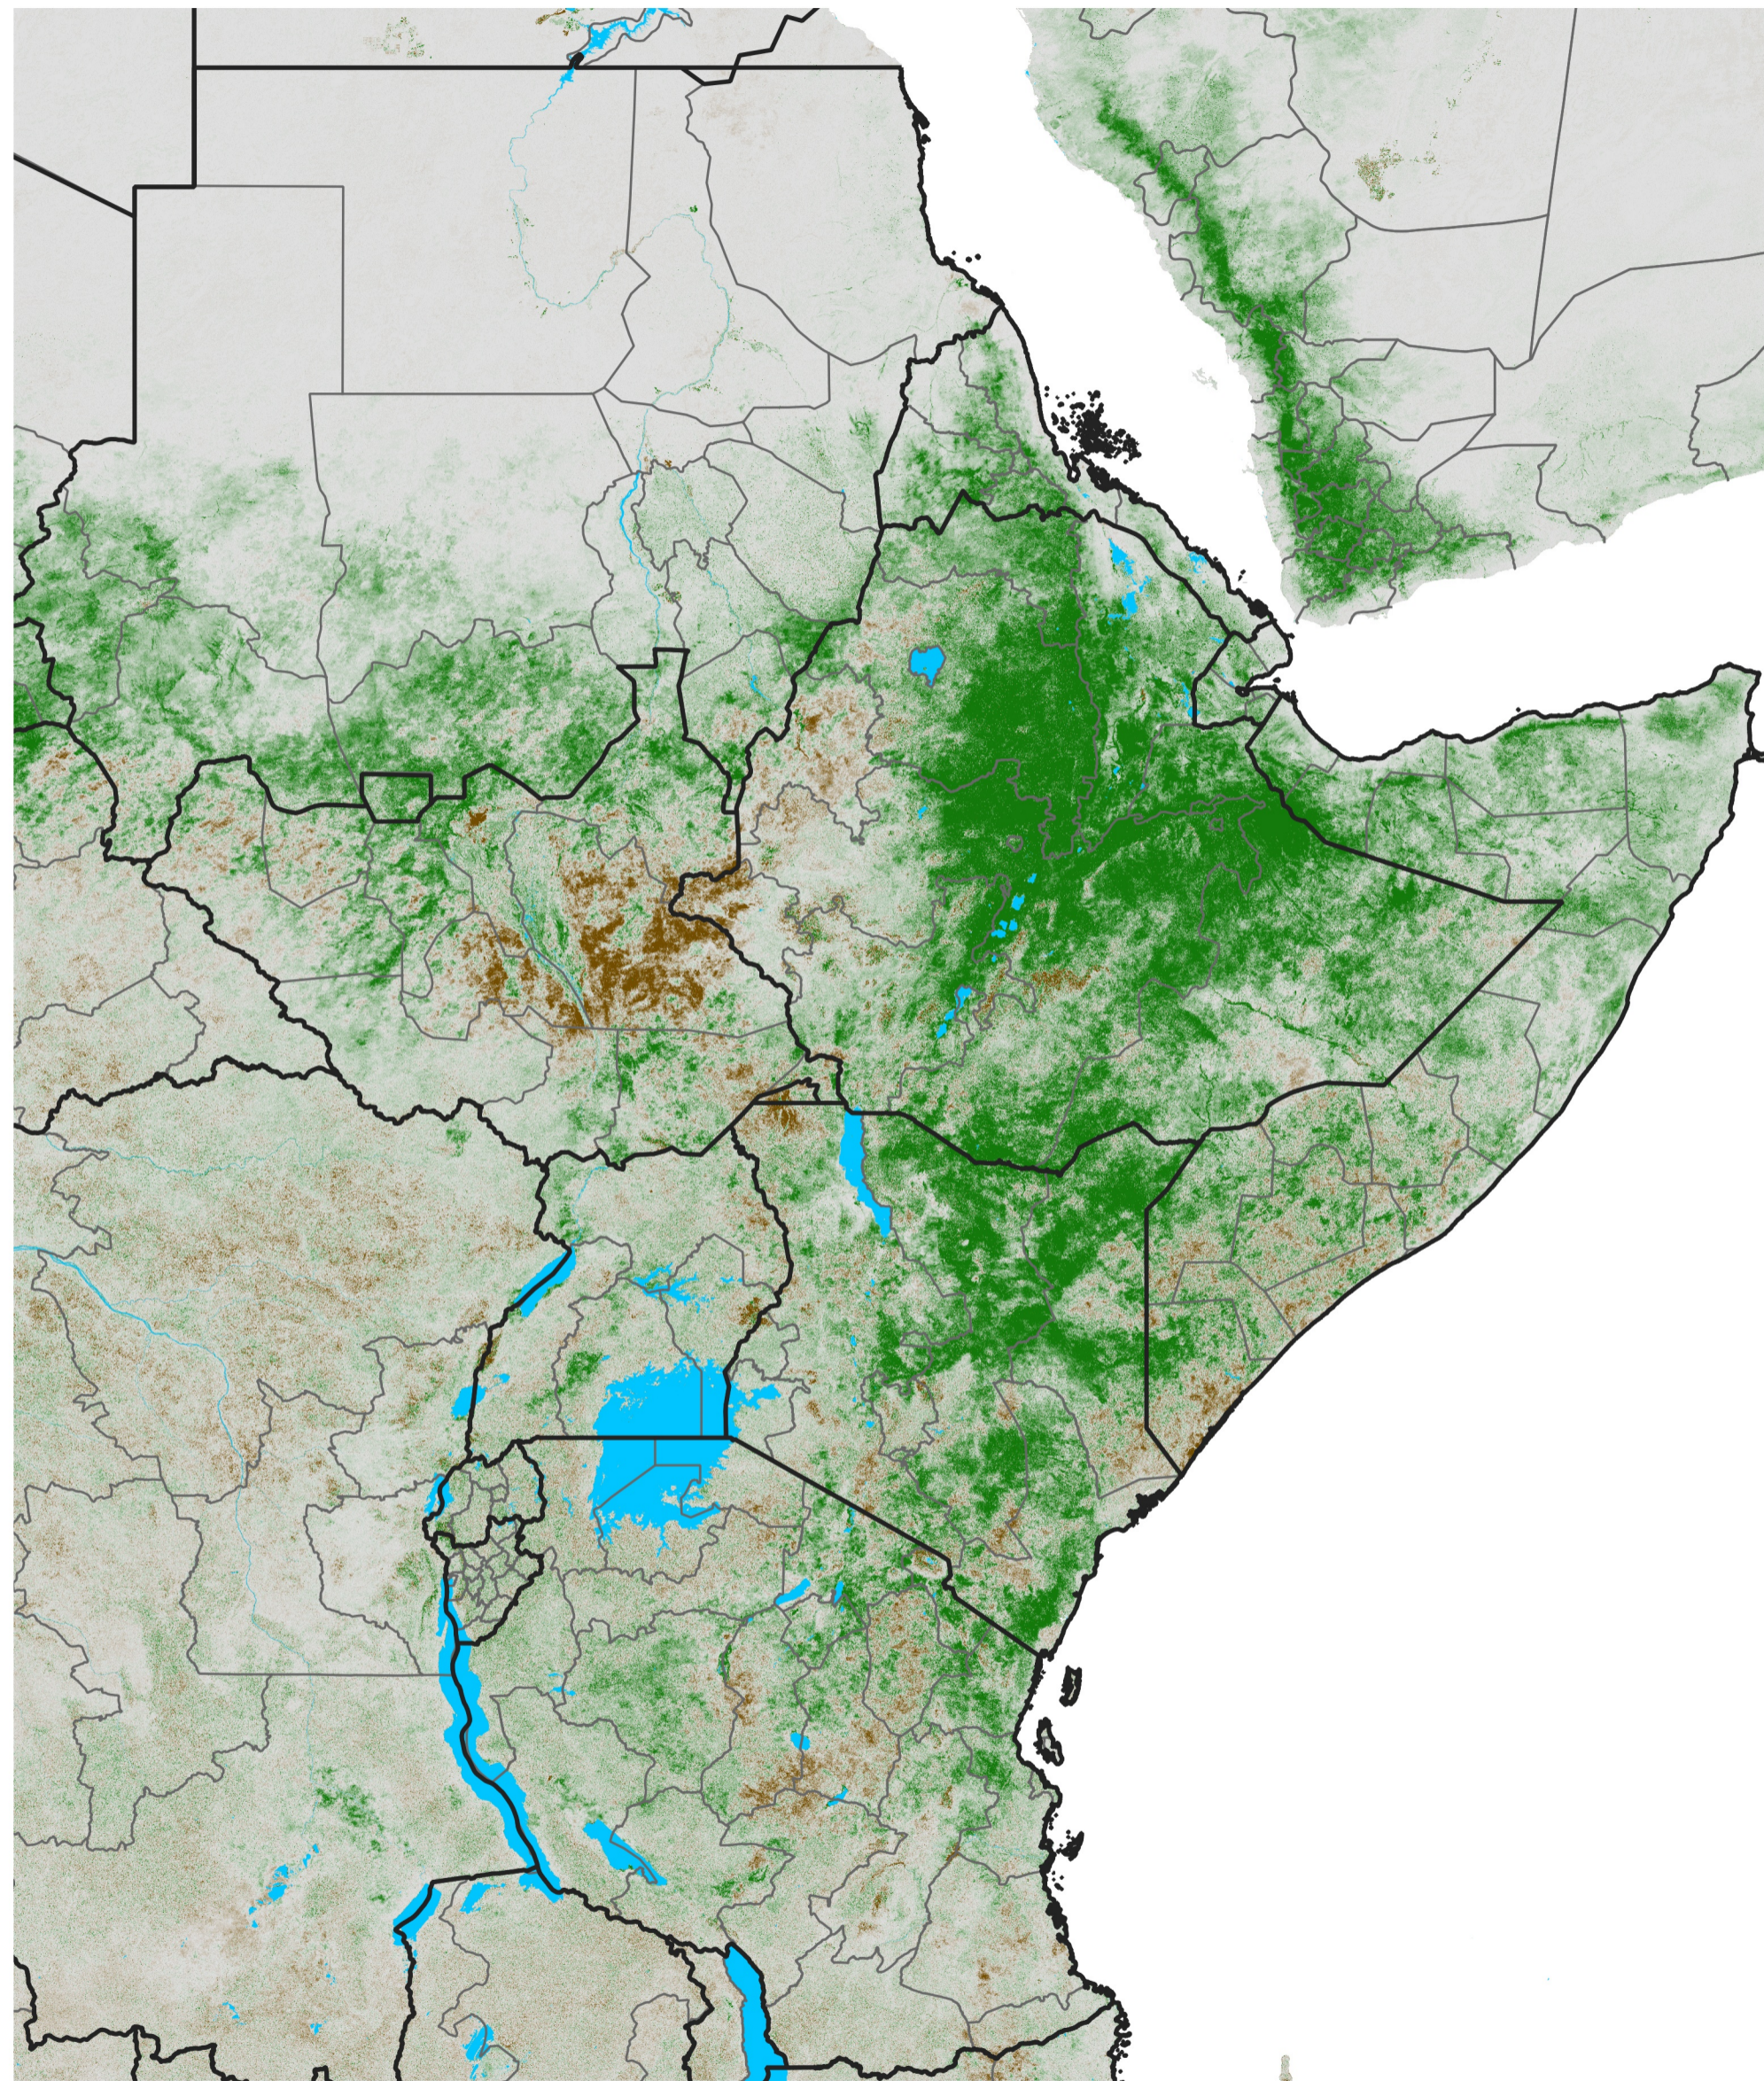

East Africa NDVI Difference

2023 minus 2022

Period 32 / Jun 01 - 10, 2023

NDVI Difference

< -0.3 -0.2 -0.1 -0.05 0.05 0.1 0.2 >0.3

Negative

No Difference

Positive