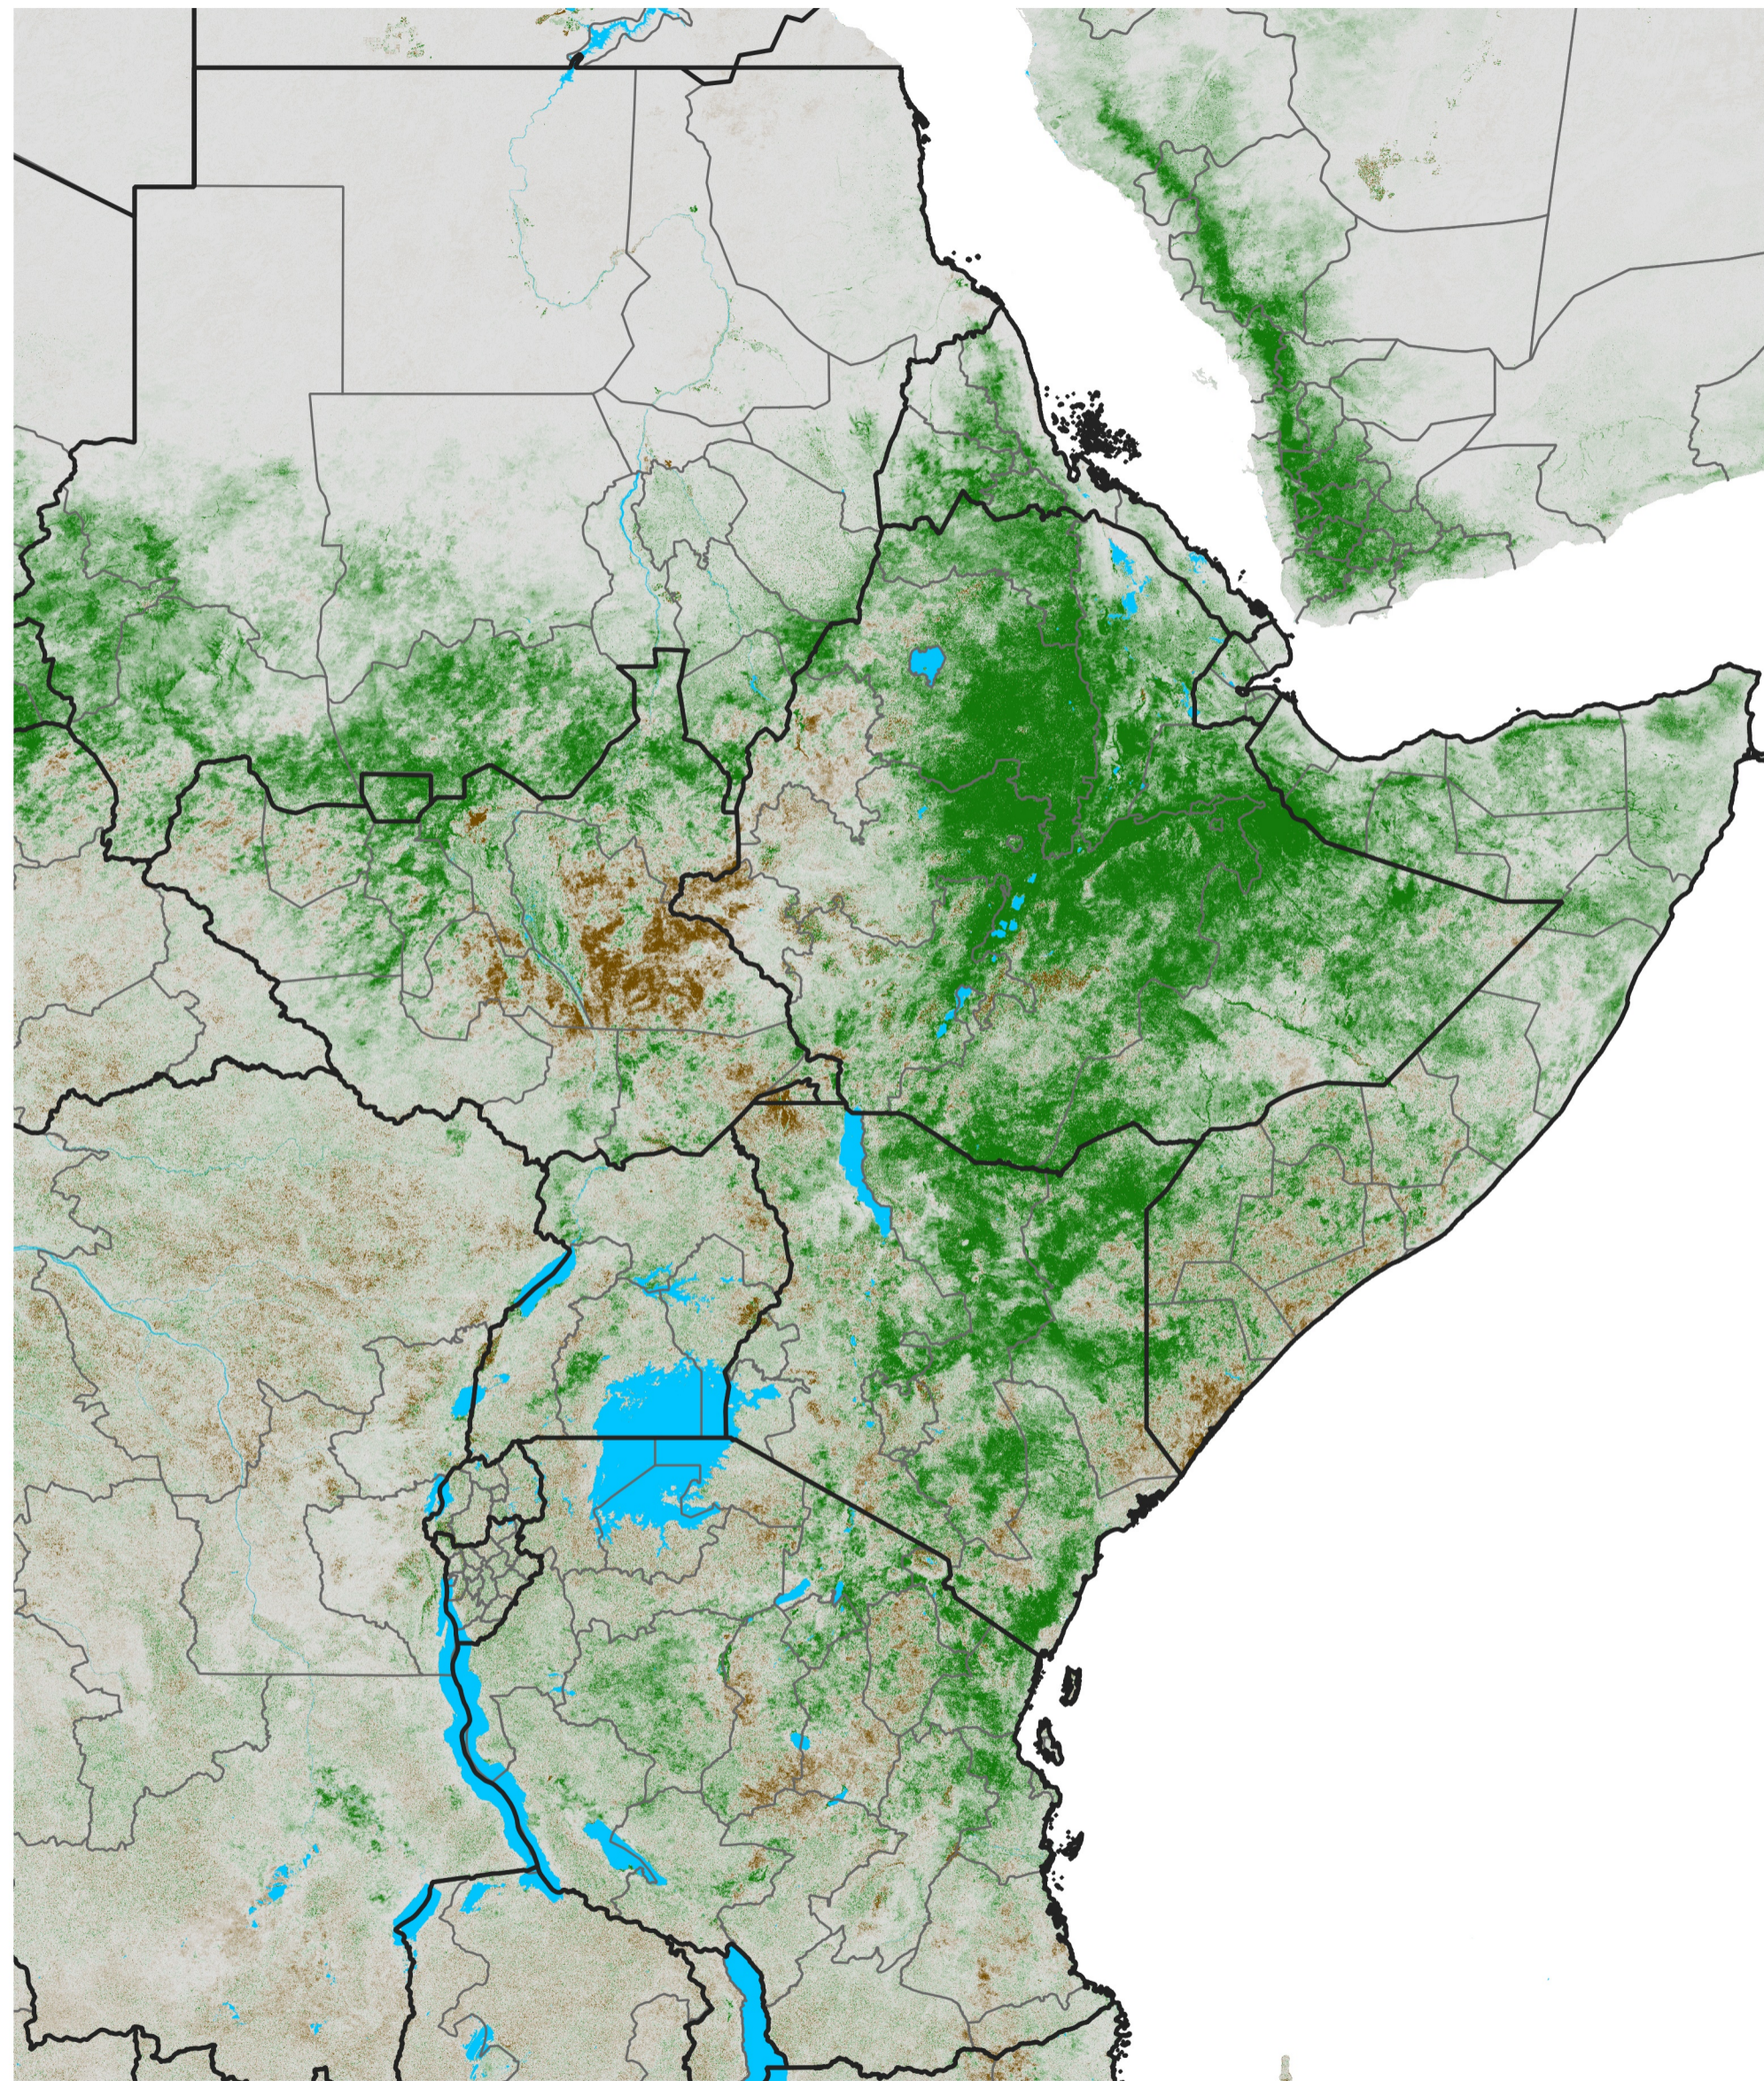

East Africa NDVI Difference

2023 minus 2022

Period 33 / Jun 06 - 15, 2023

NDVI Difference

< -0.3 -0.2 -0.1 -0.05 0.05 0.1 0.2 >0.3

Negative

No Difference

Positive