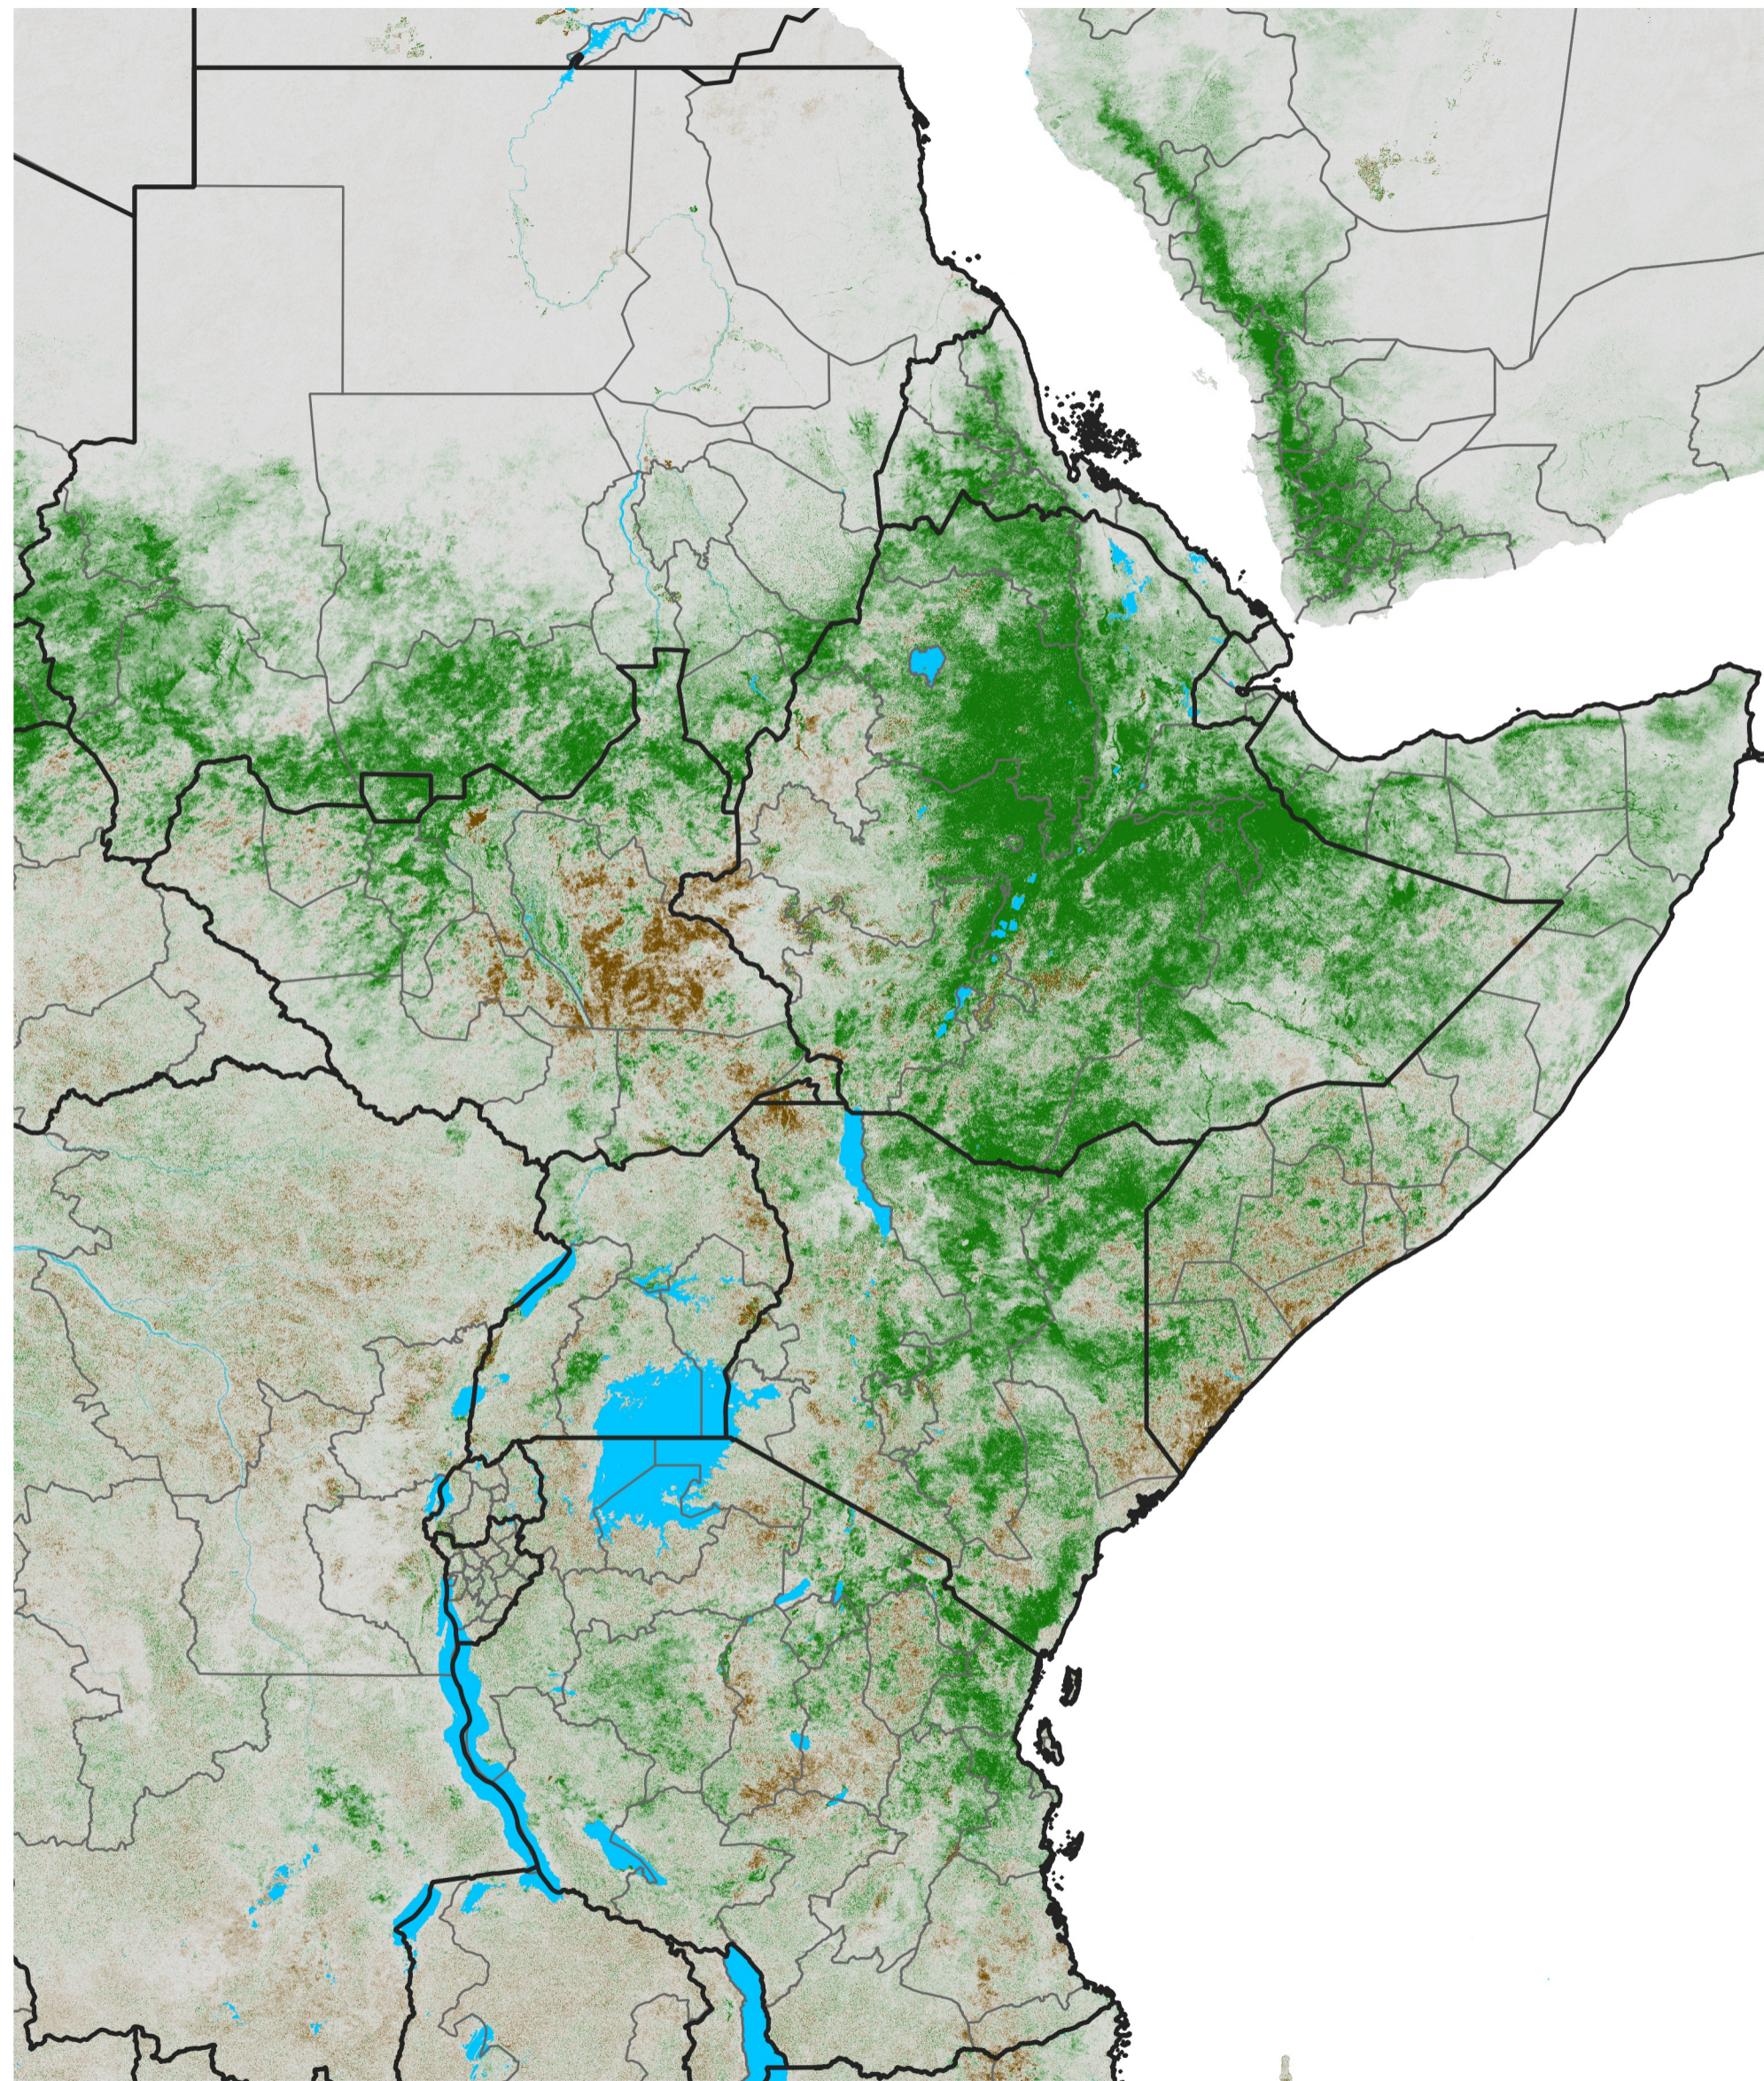

# East Africa NDVI Difference

2023 minus 2022

Period 34 / Jun 11 - 20, 2023

## NDVI Difference

< -0.3   -0.2   -0.1   -0.05   0.05   0.1   0.2   >0.3

Negative

No Difference

Positive