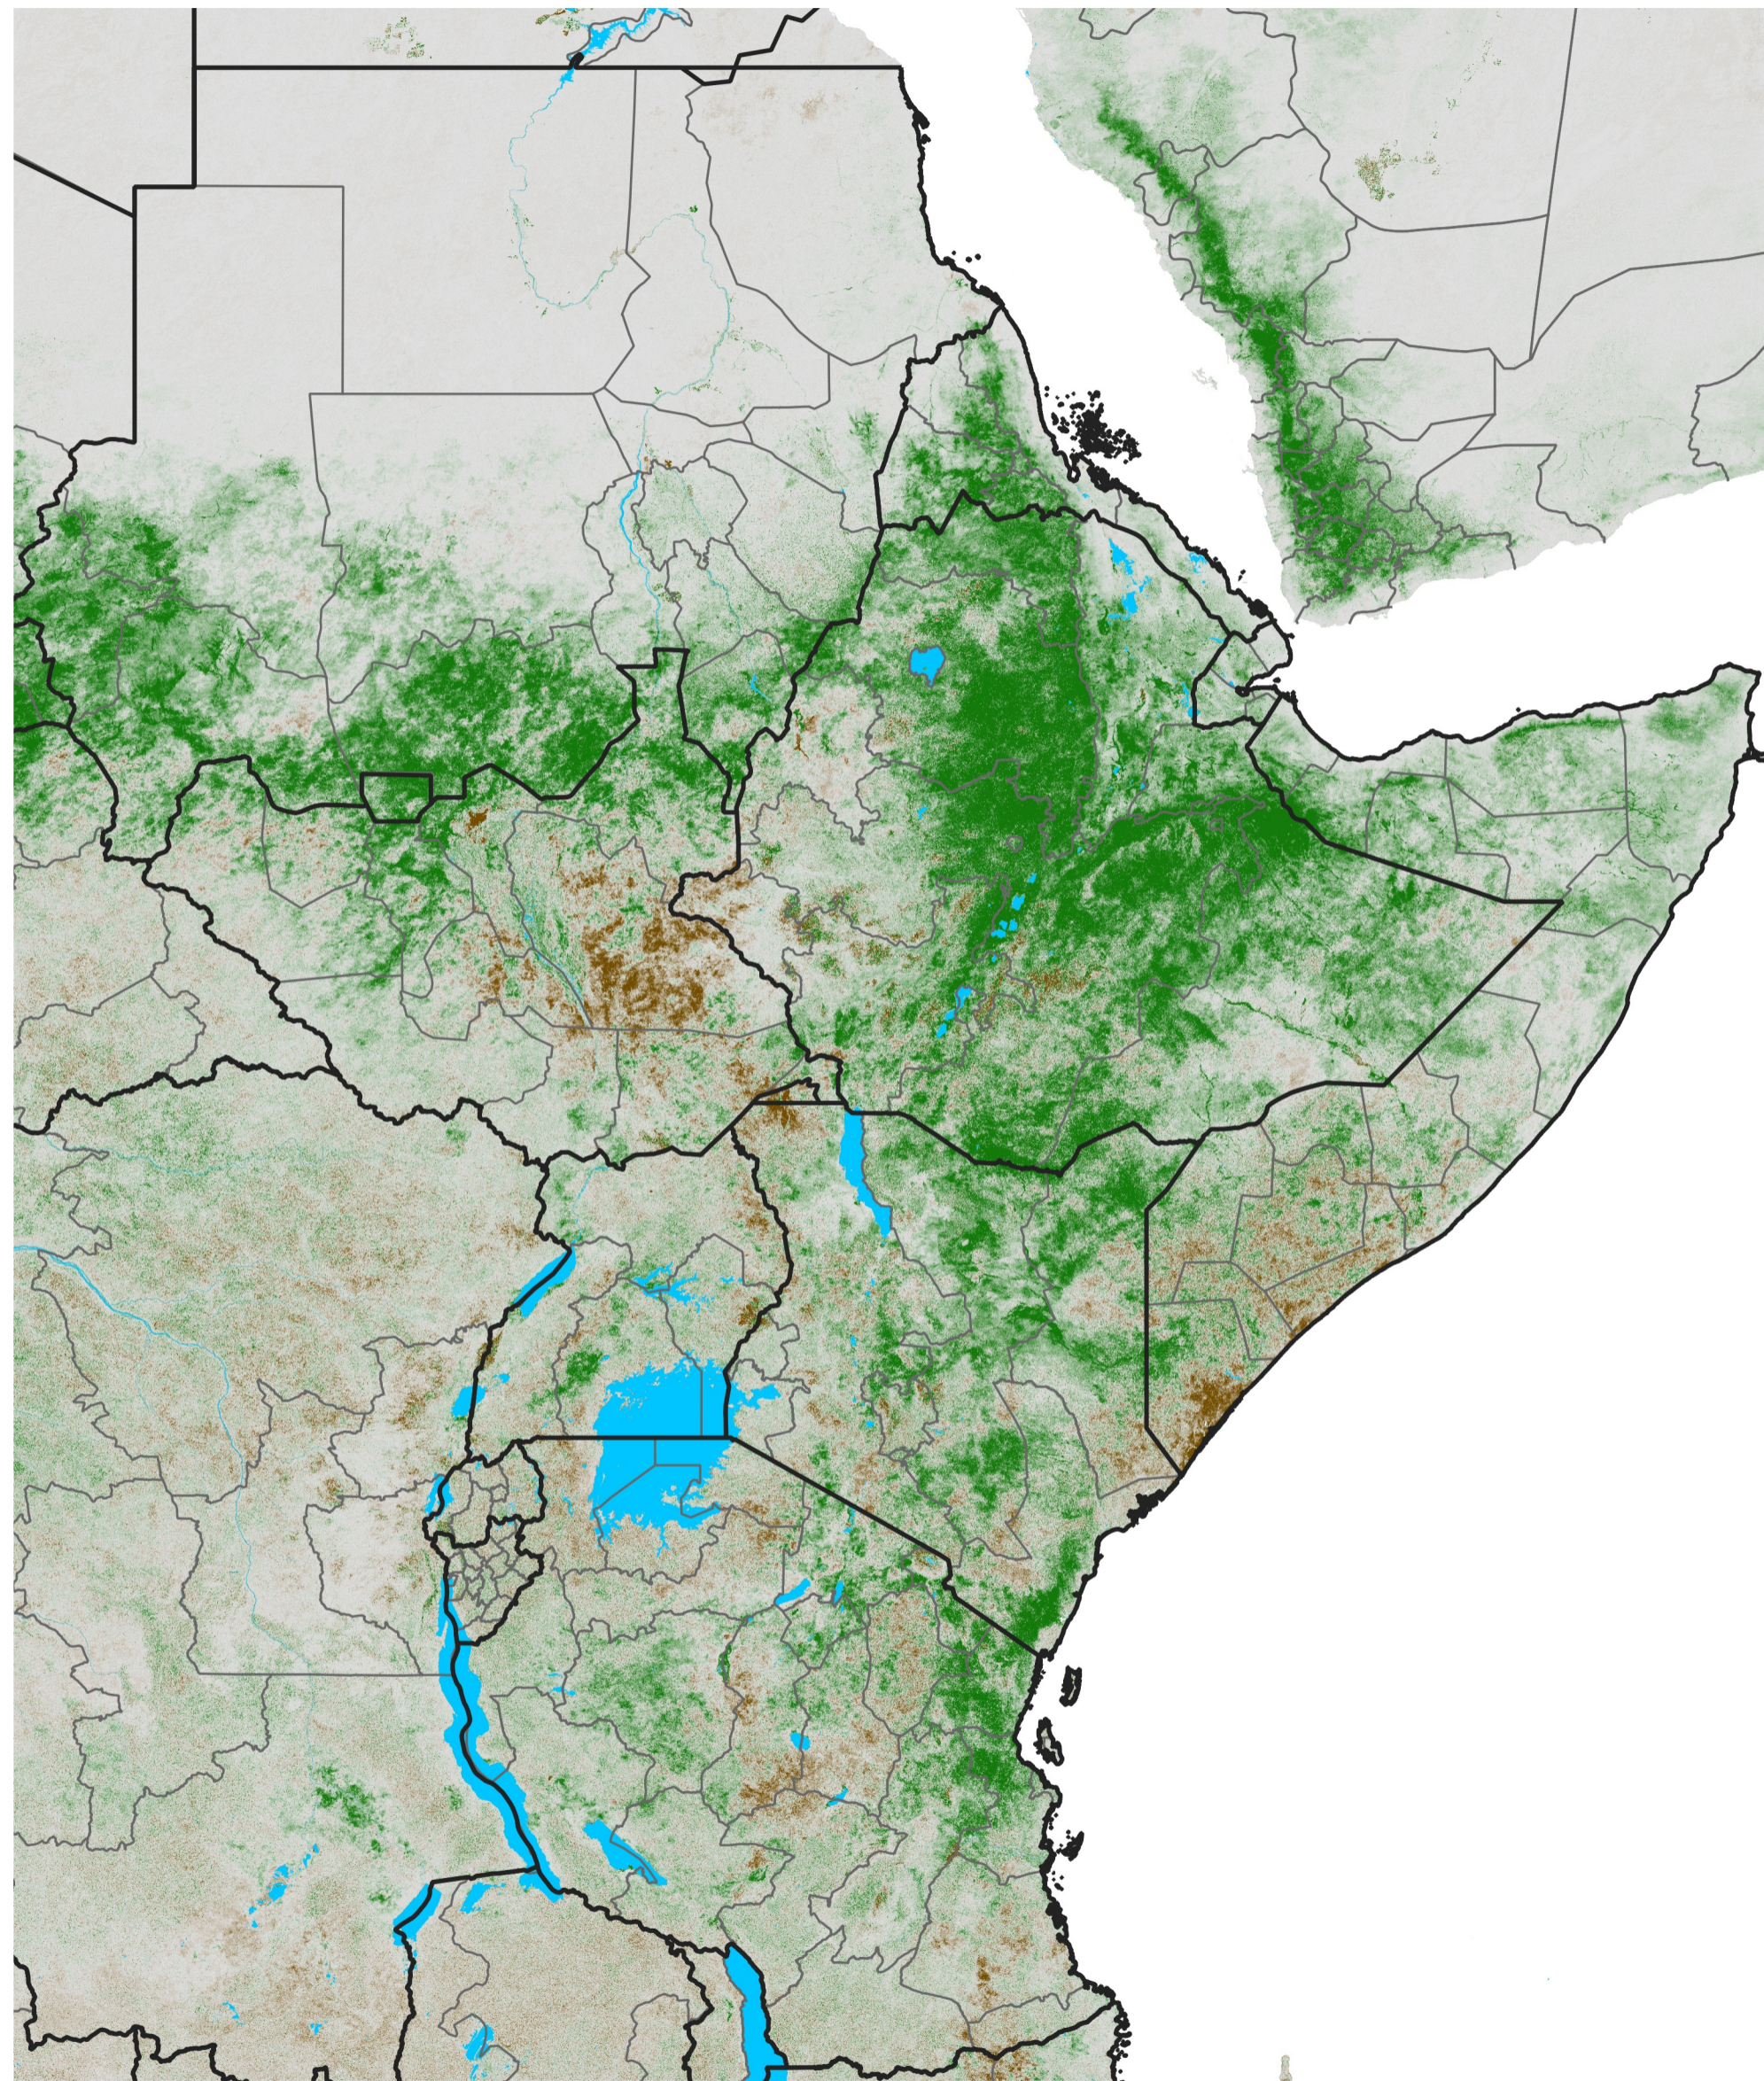

# East Africa NDVI Difference

2023 minus 2022

Period 35 / Jun 16 - 25, 2023

## NDVI Difference

< -0.3   -0.2   -0.1   -0.05   0.05   0.1   0.2   >0.3

Negative

No Difference

Positive