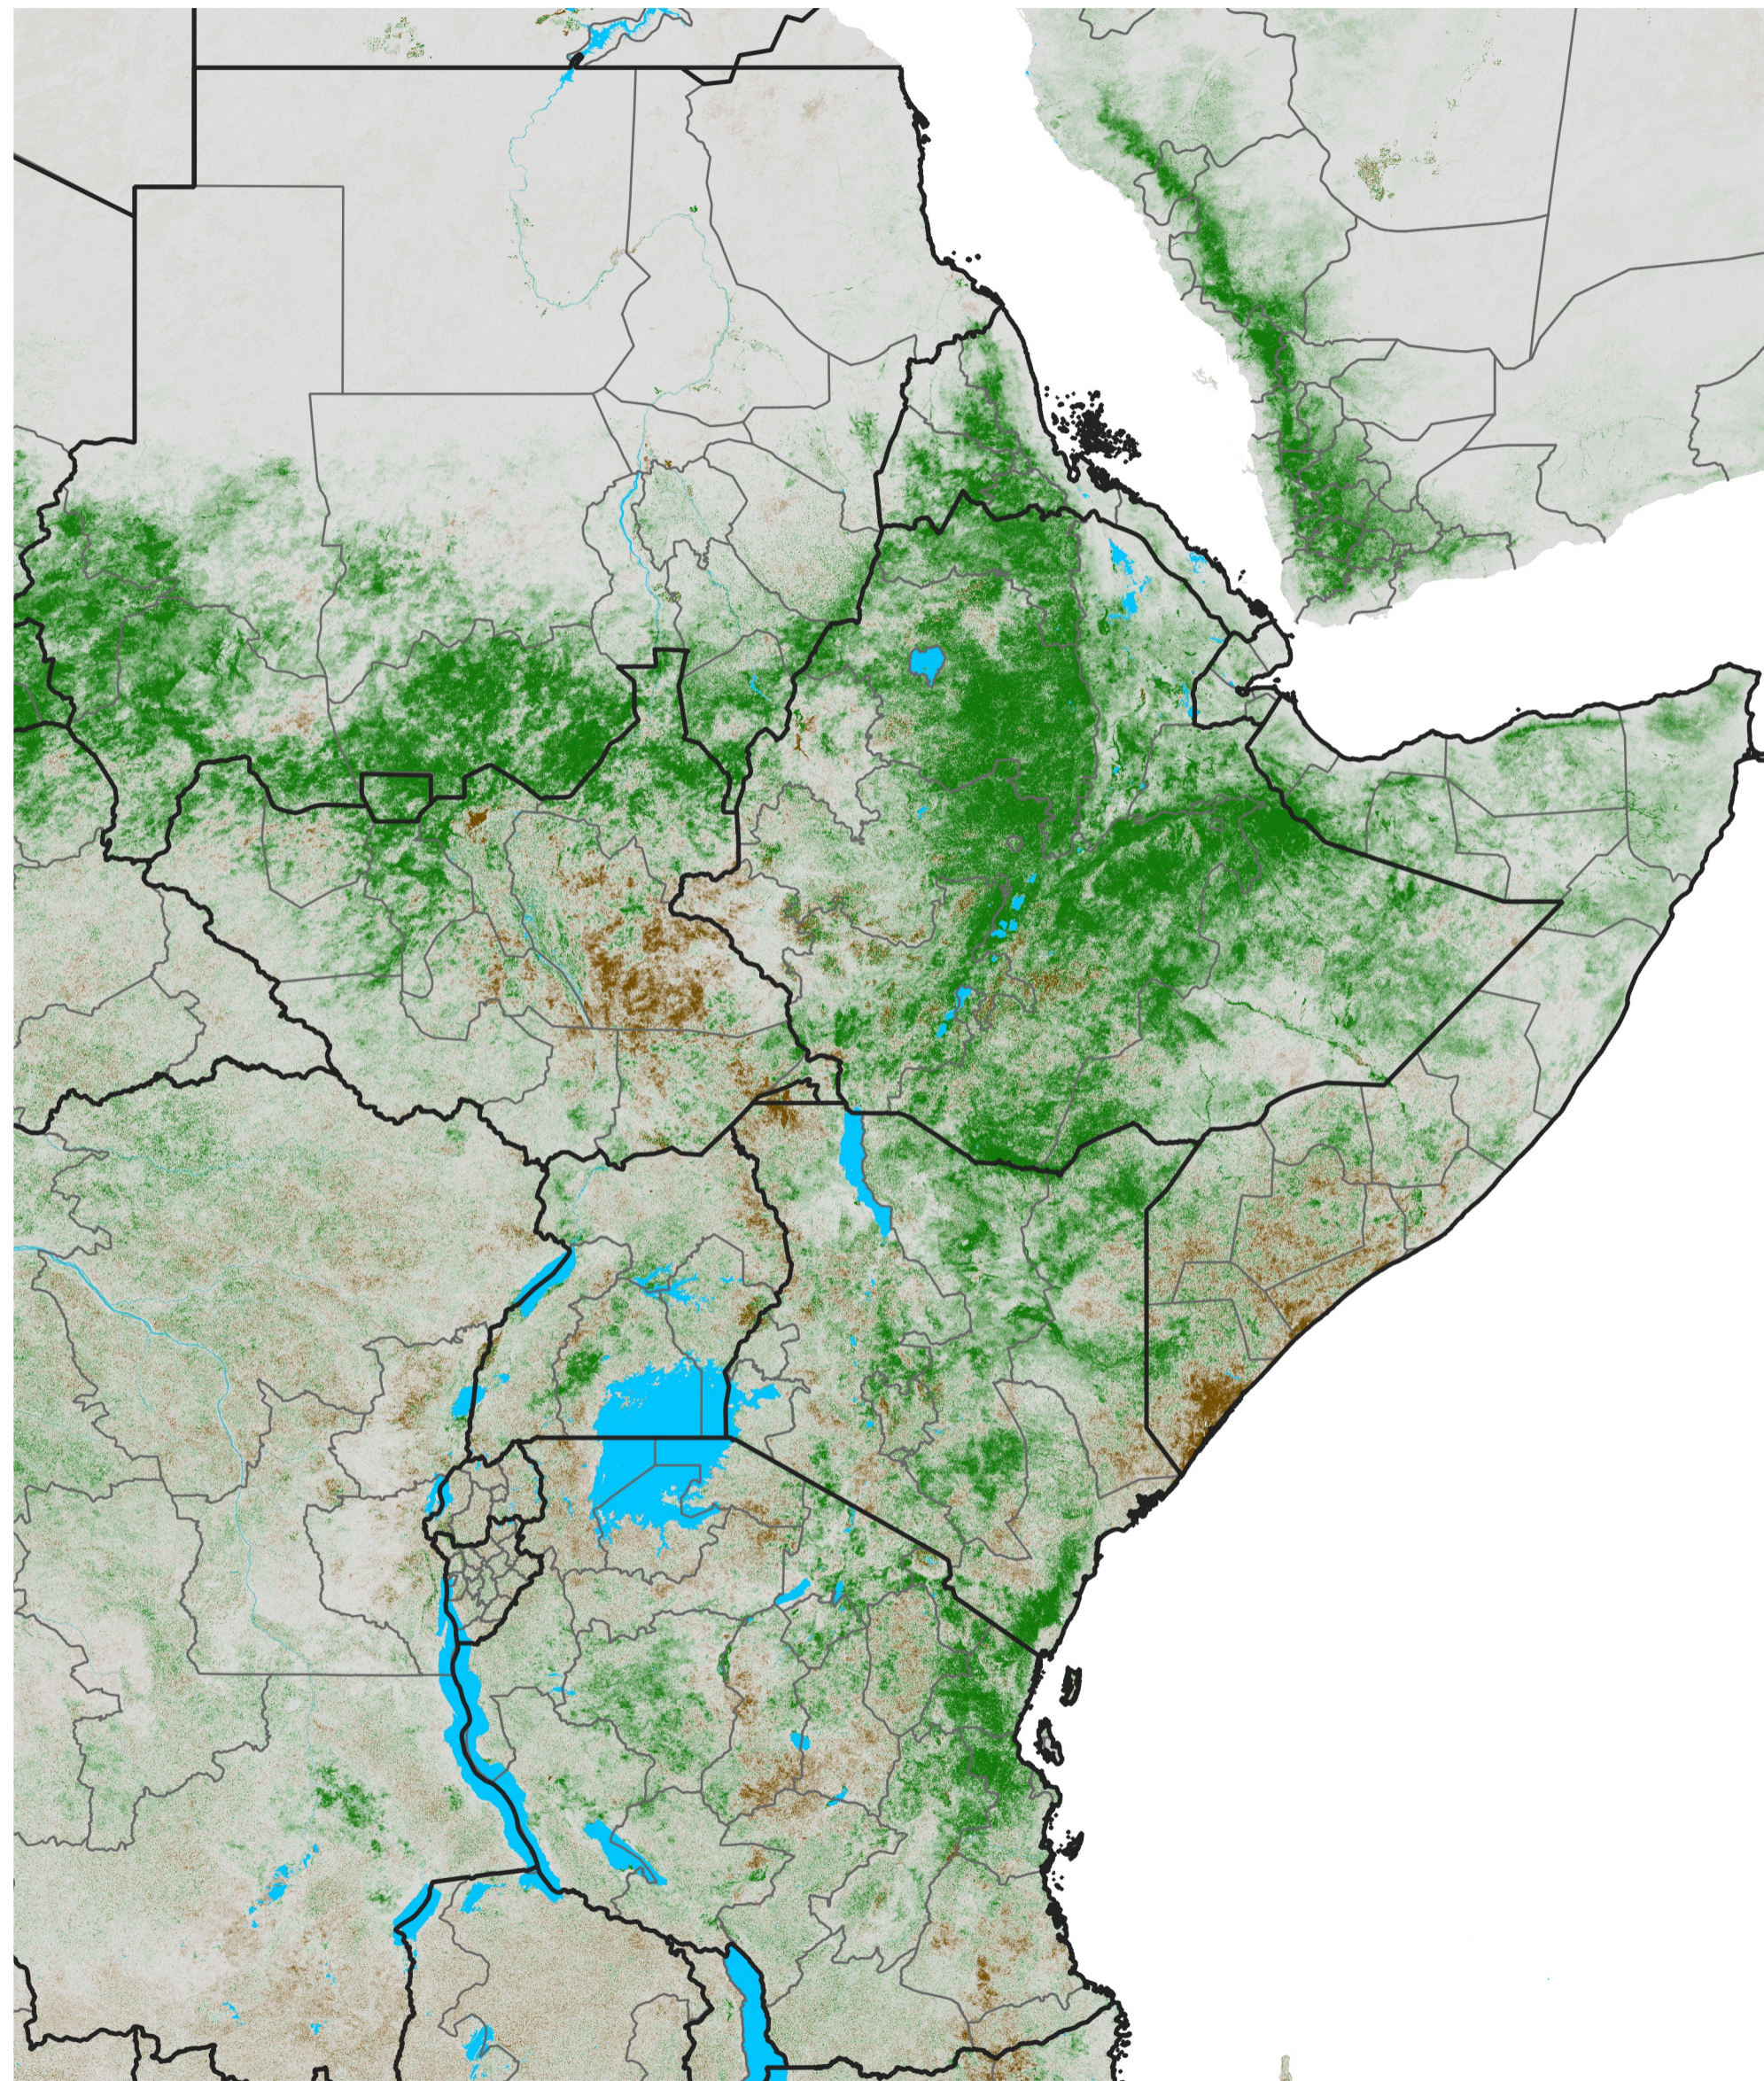

East Africa NDVI Difference

2023 minus 2022

Period 36 / Jun 21 - 30, 2023

NDVI Difference

< -0.3 -0.2 -0.1 -0.05 0.05 0.1 0.2 >0.3

Negative

No Difference

Positive