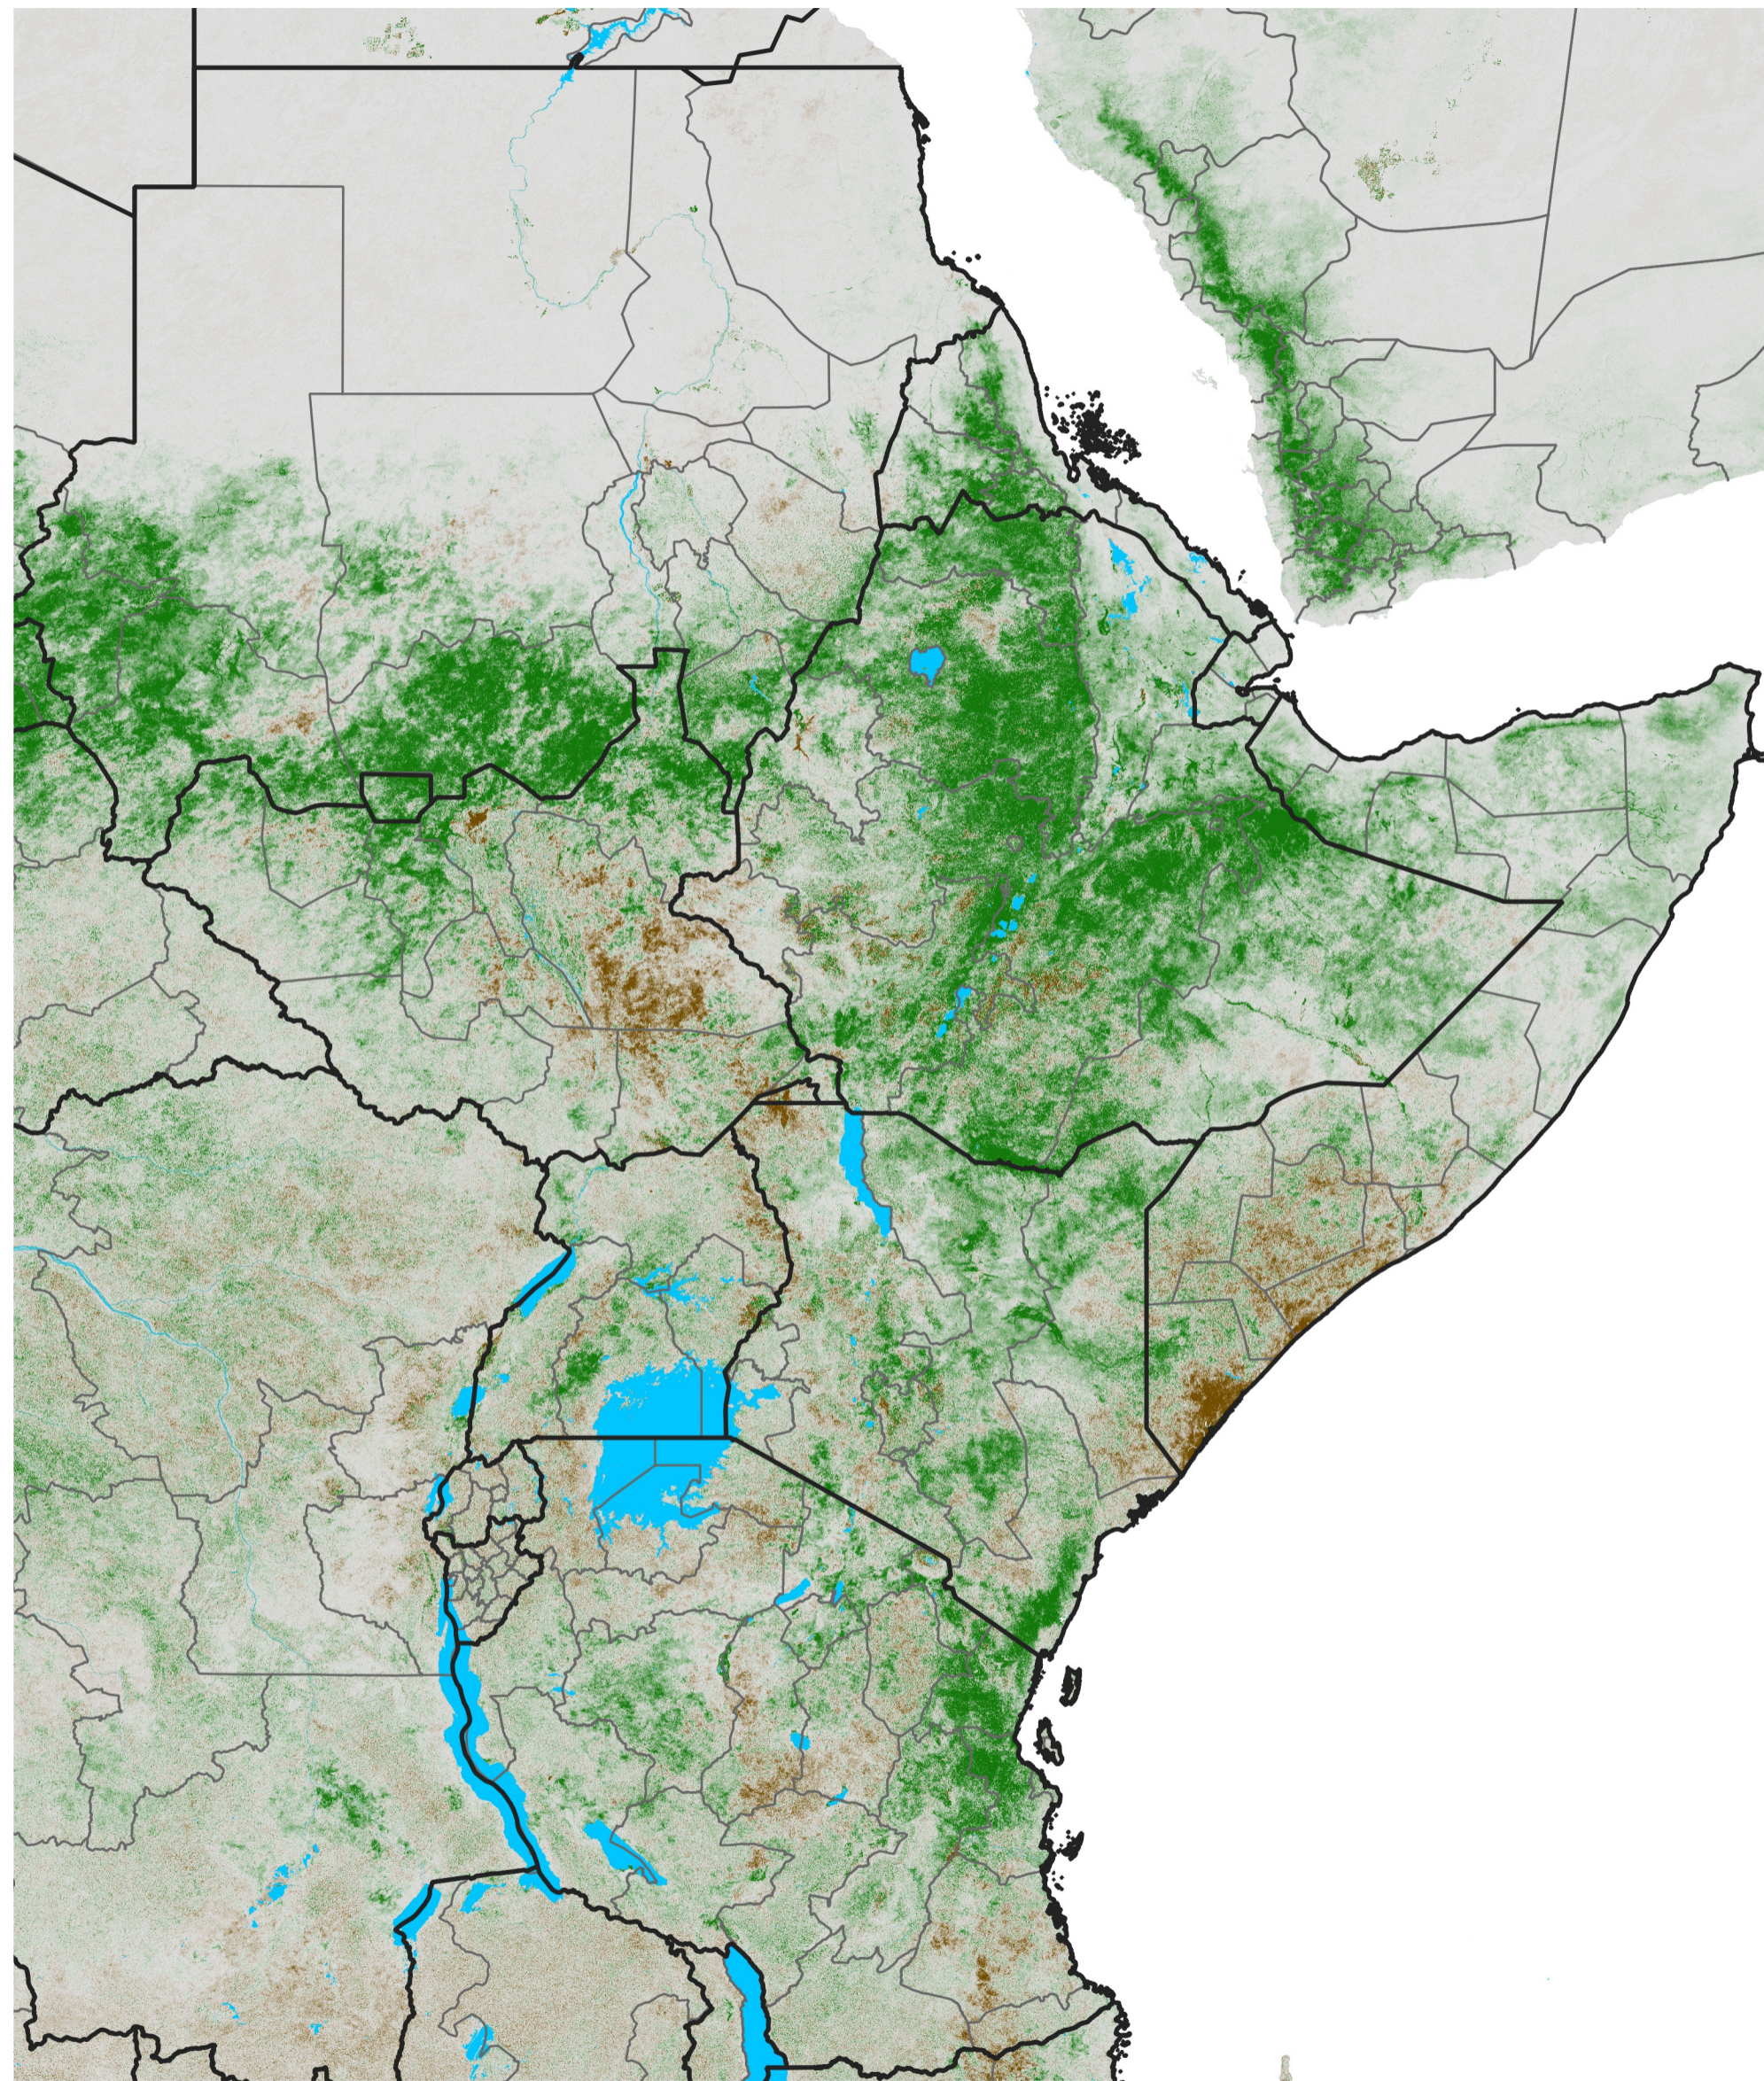

East Africa NDVI Difference

2023 minus 2022

Period 37 / Jun 26 - Jul 05, 2023

NDVI Difference

< -0.3 -0.2 -0.1 -0.05 0.05 0.1 0.2 >0.3

Negative

No Difference

Positive