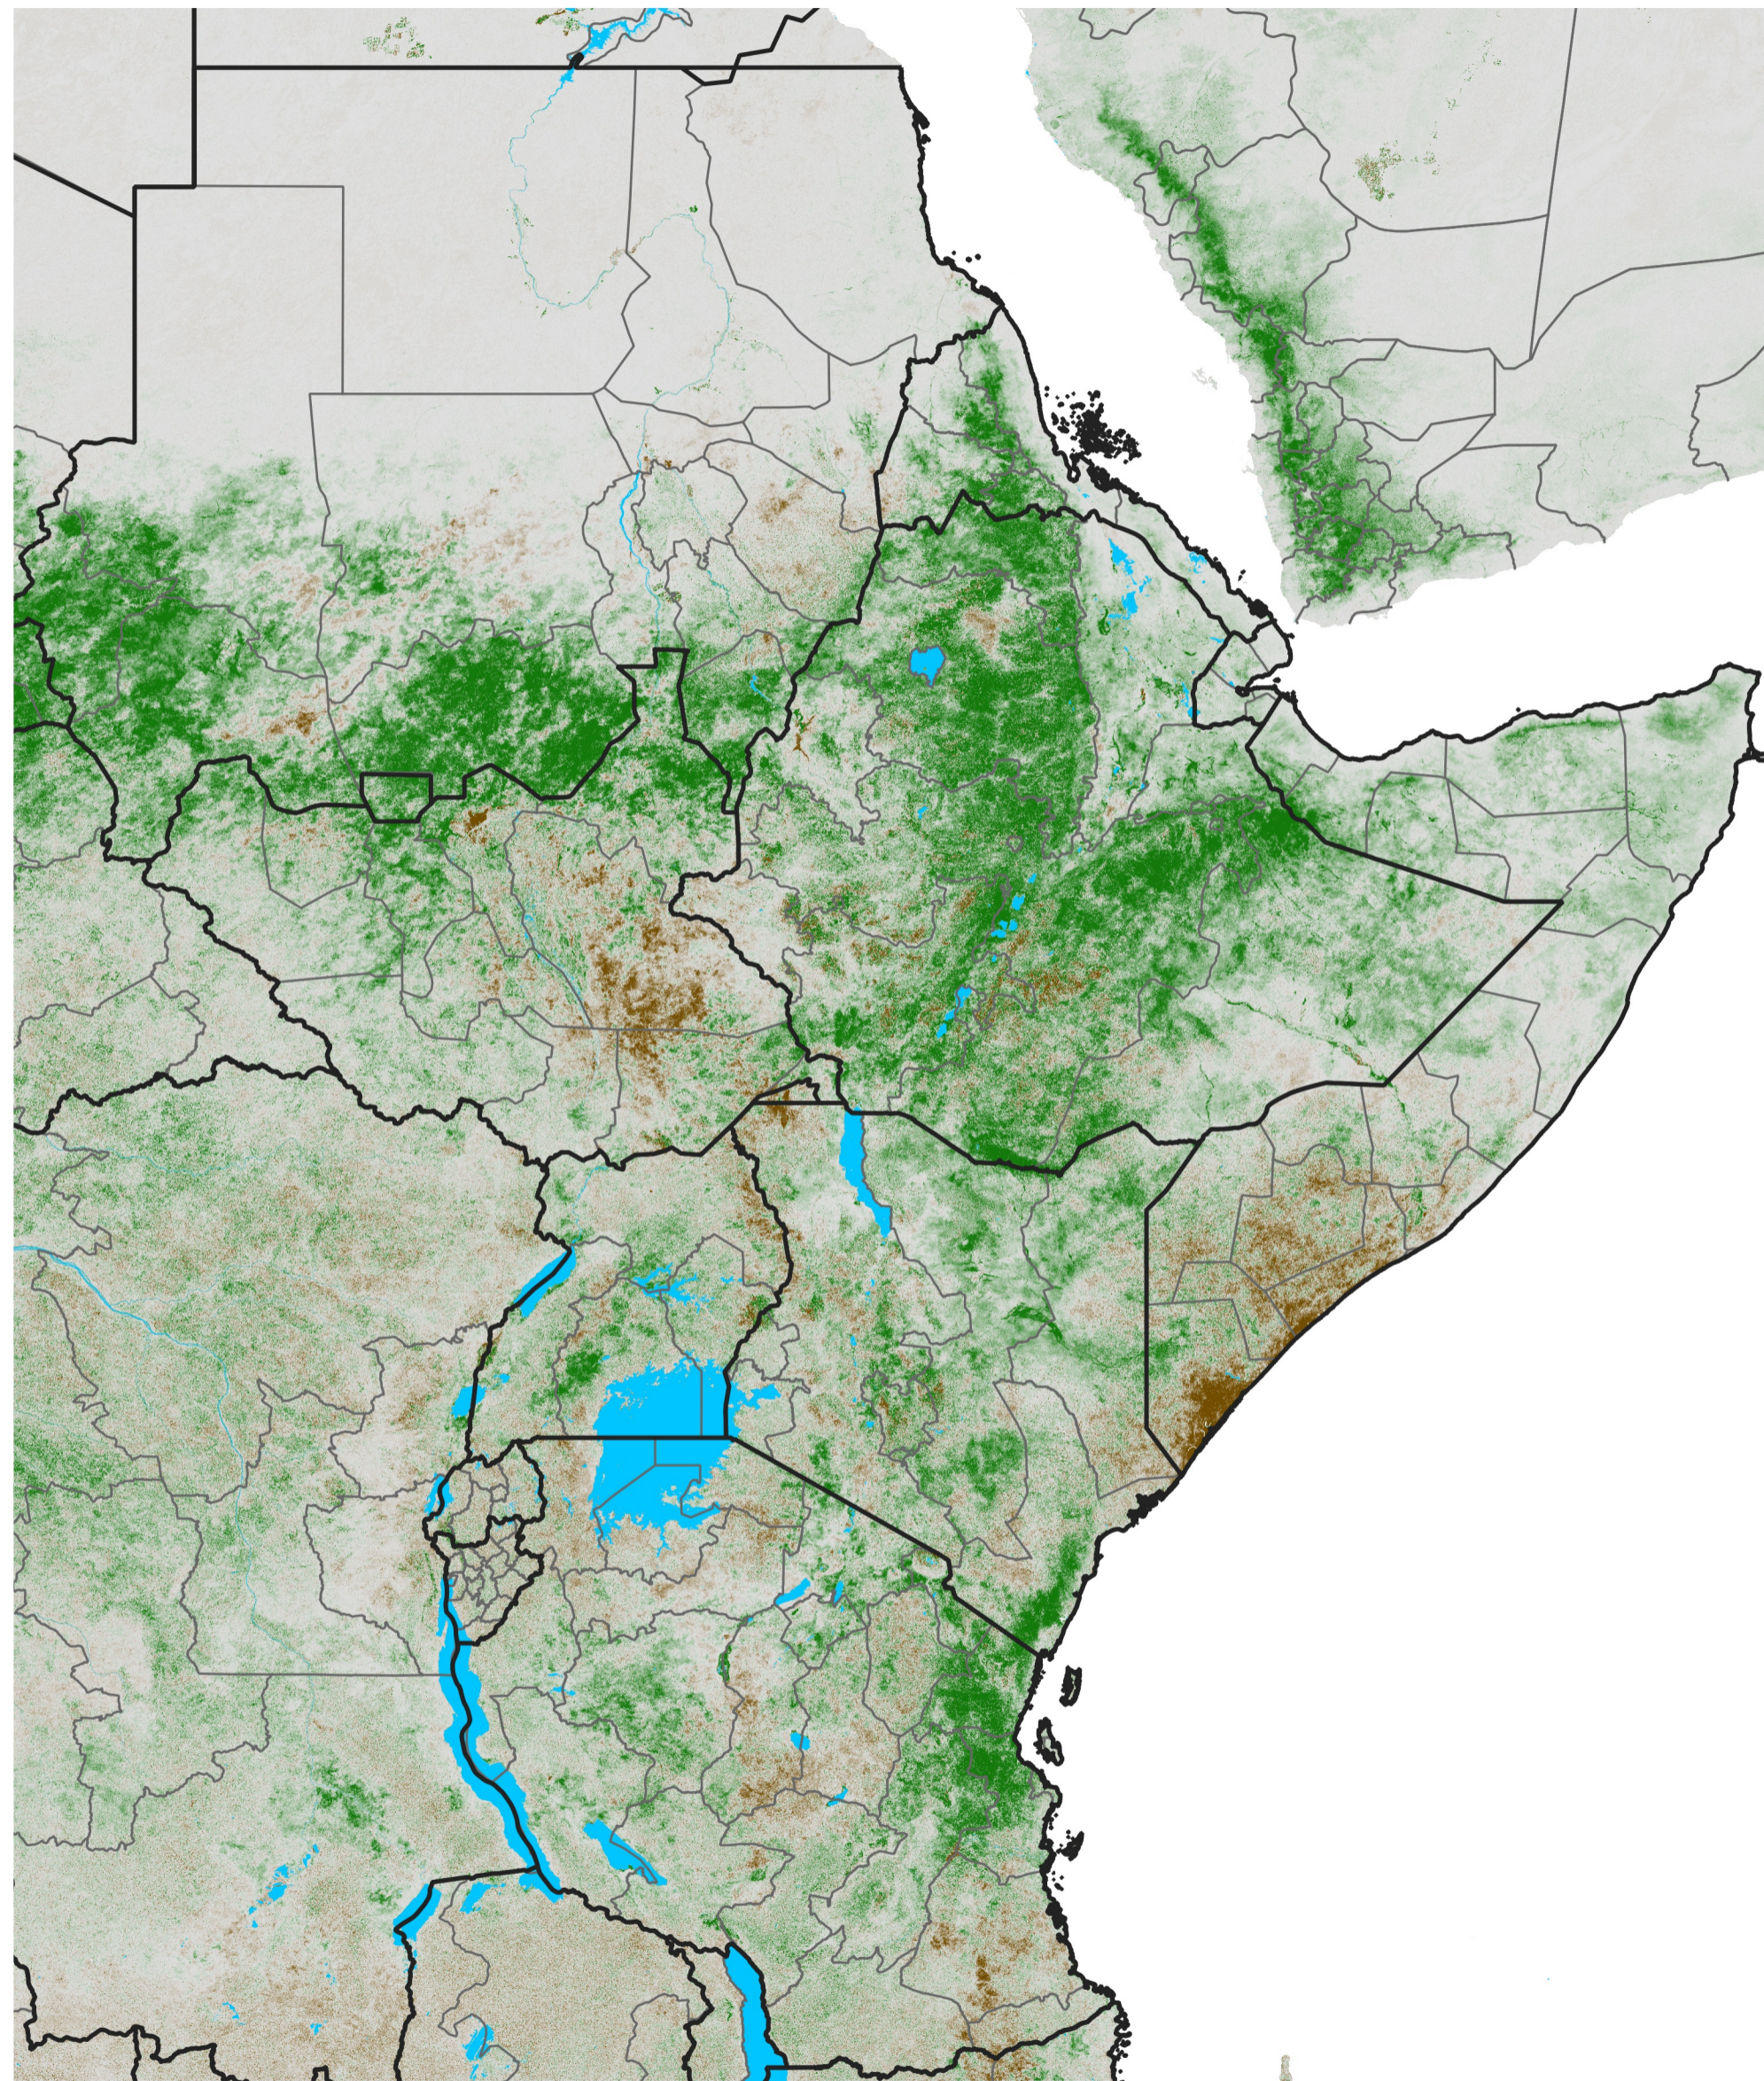

# East Africa NDVI Difference

2023 minus 2022

Period 38 / Jul 01 - 10, 2023

## NDVI Difference

< -0.3   -0.2   -0.1   -0.05   0.05   0.1   0.2   >0.3

Negative

No Difference

Positive