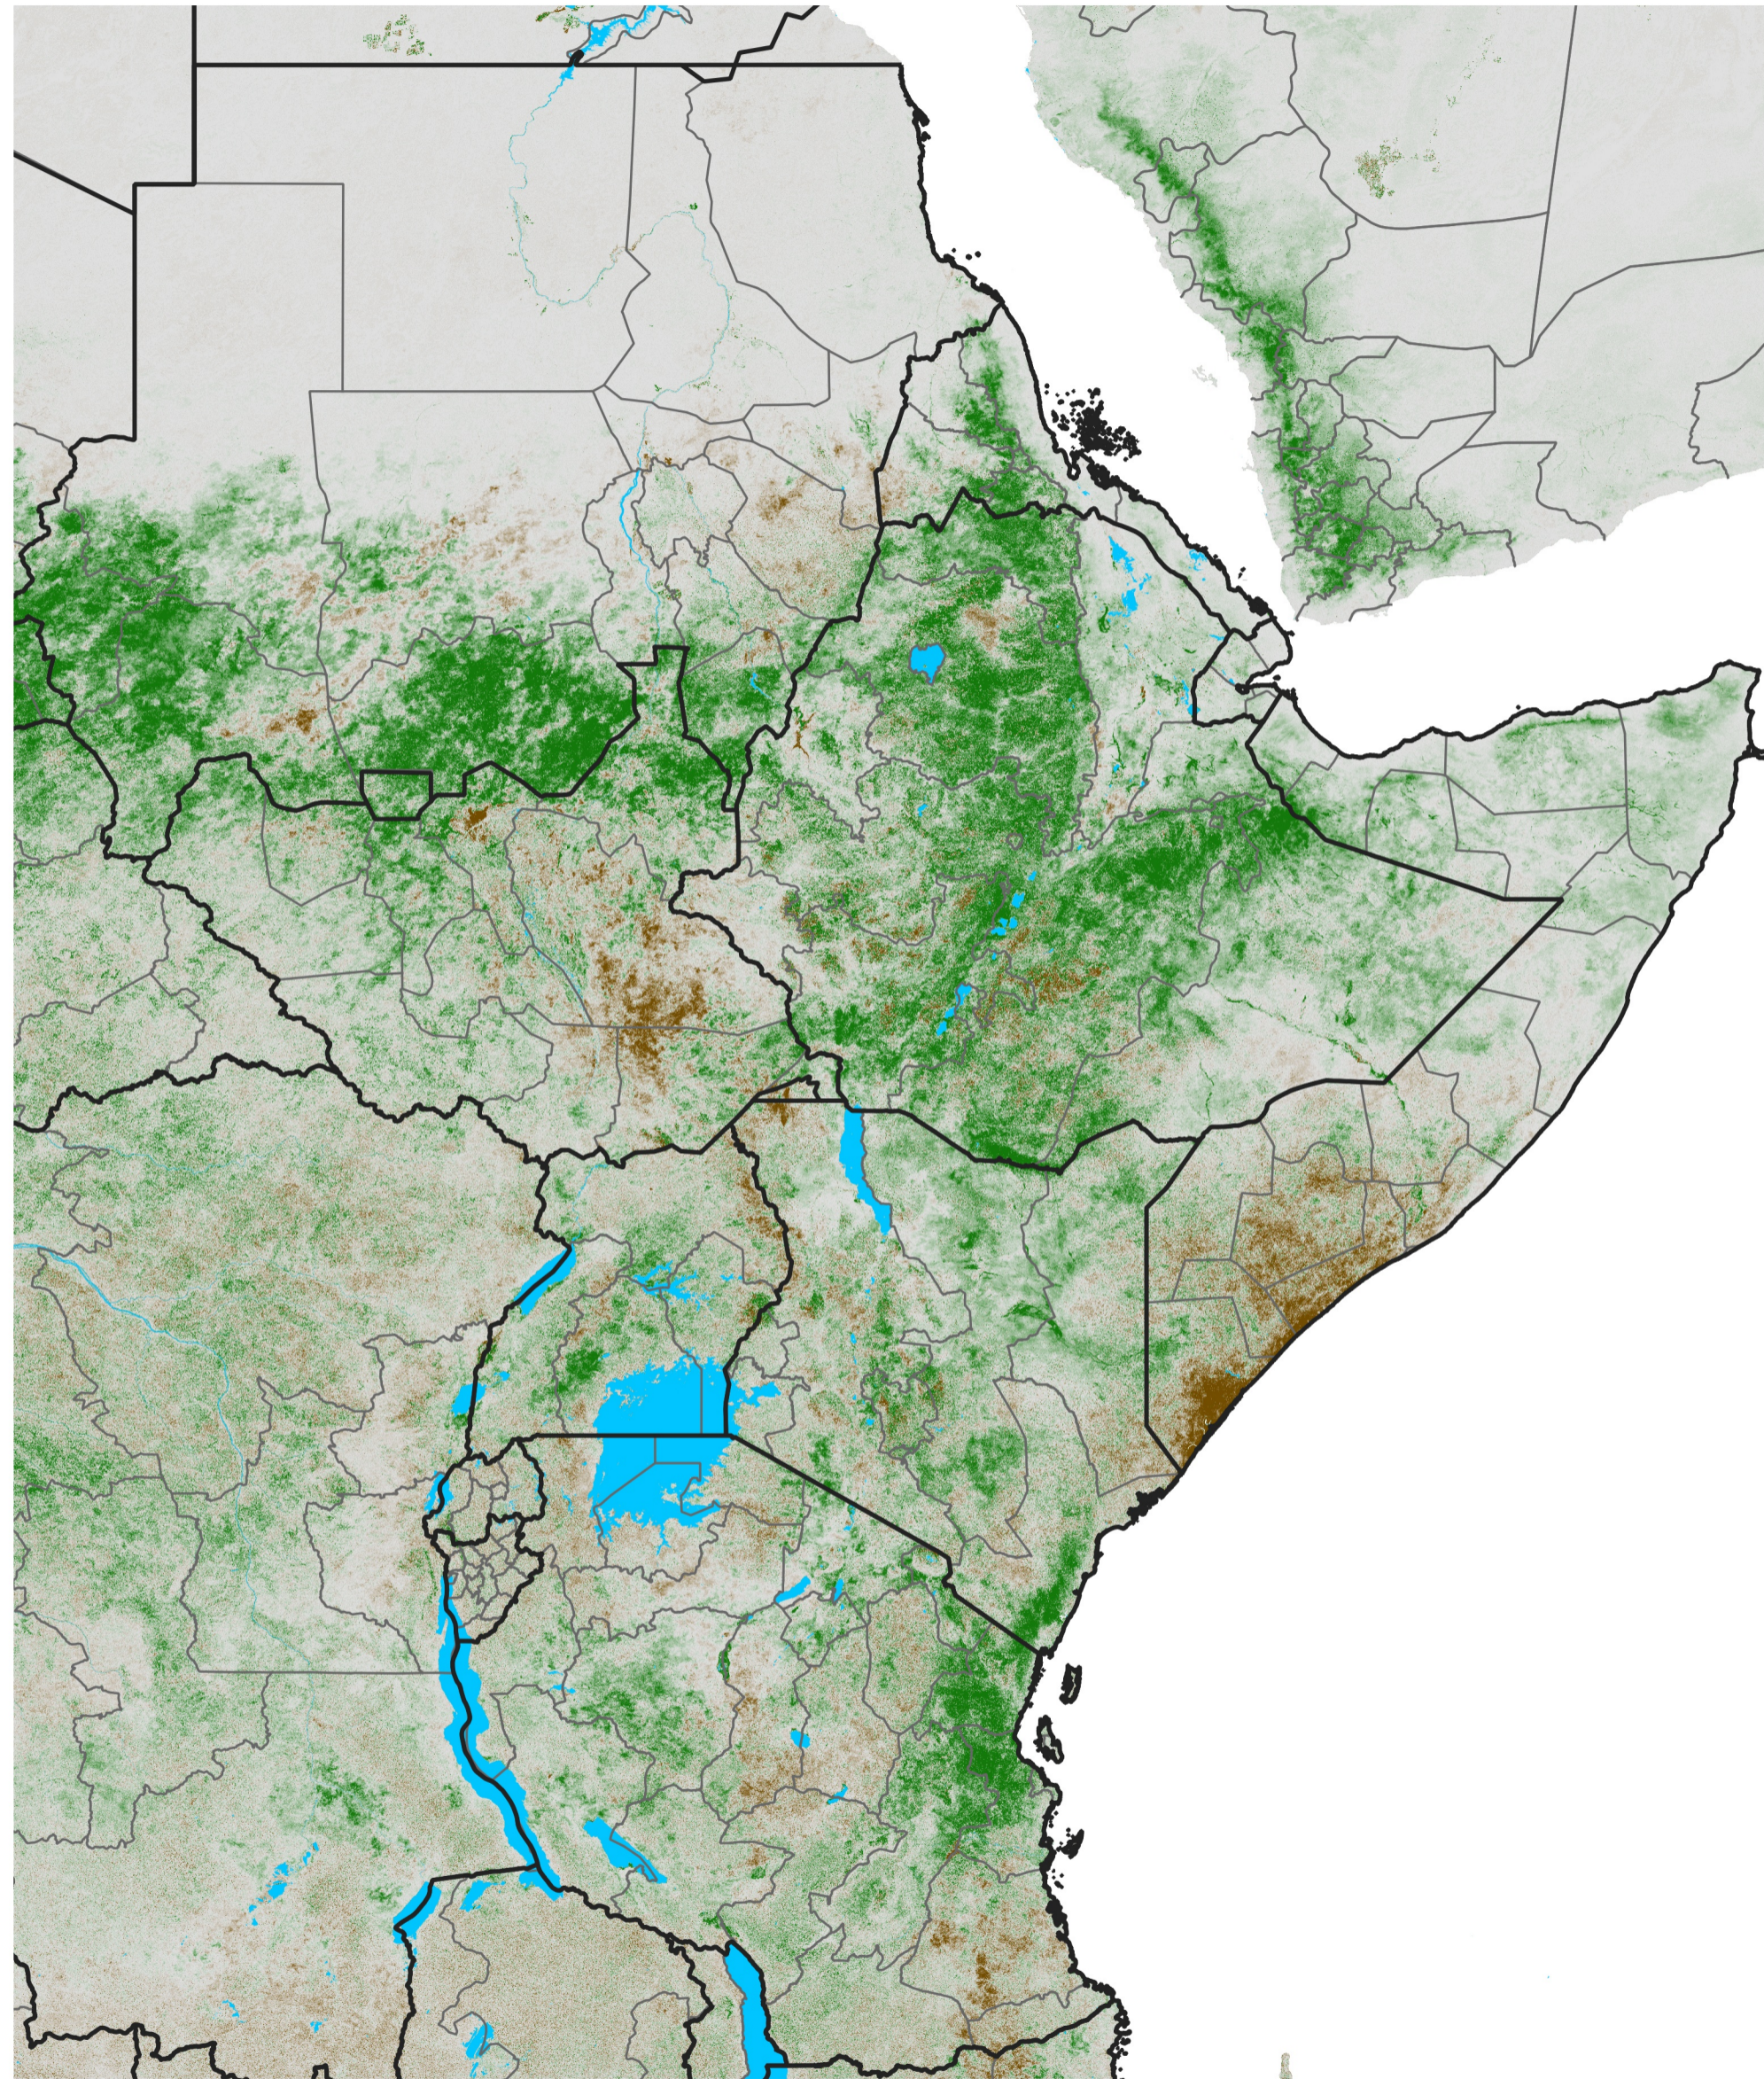

East Africa NDVI Difference

2023 minus 2022

Period 39 / Jul 06 - 15, 2023

NDVI Difference

<math>< -0.3</math> -0.2 -0.1 -0.05 0.05 0.1 0.2 > 0.3

Negative

No Difference

Positive