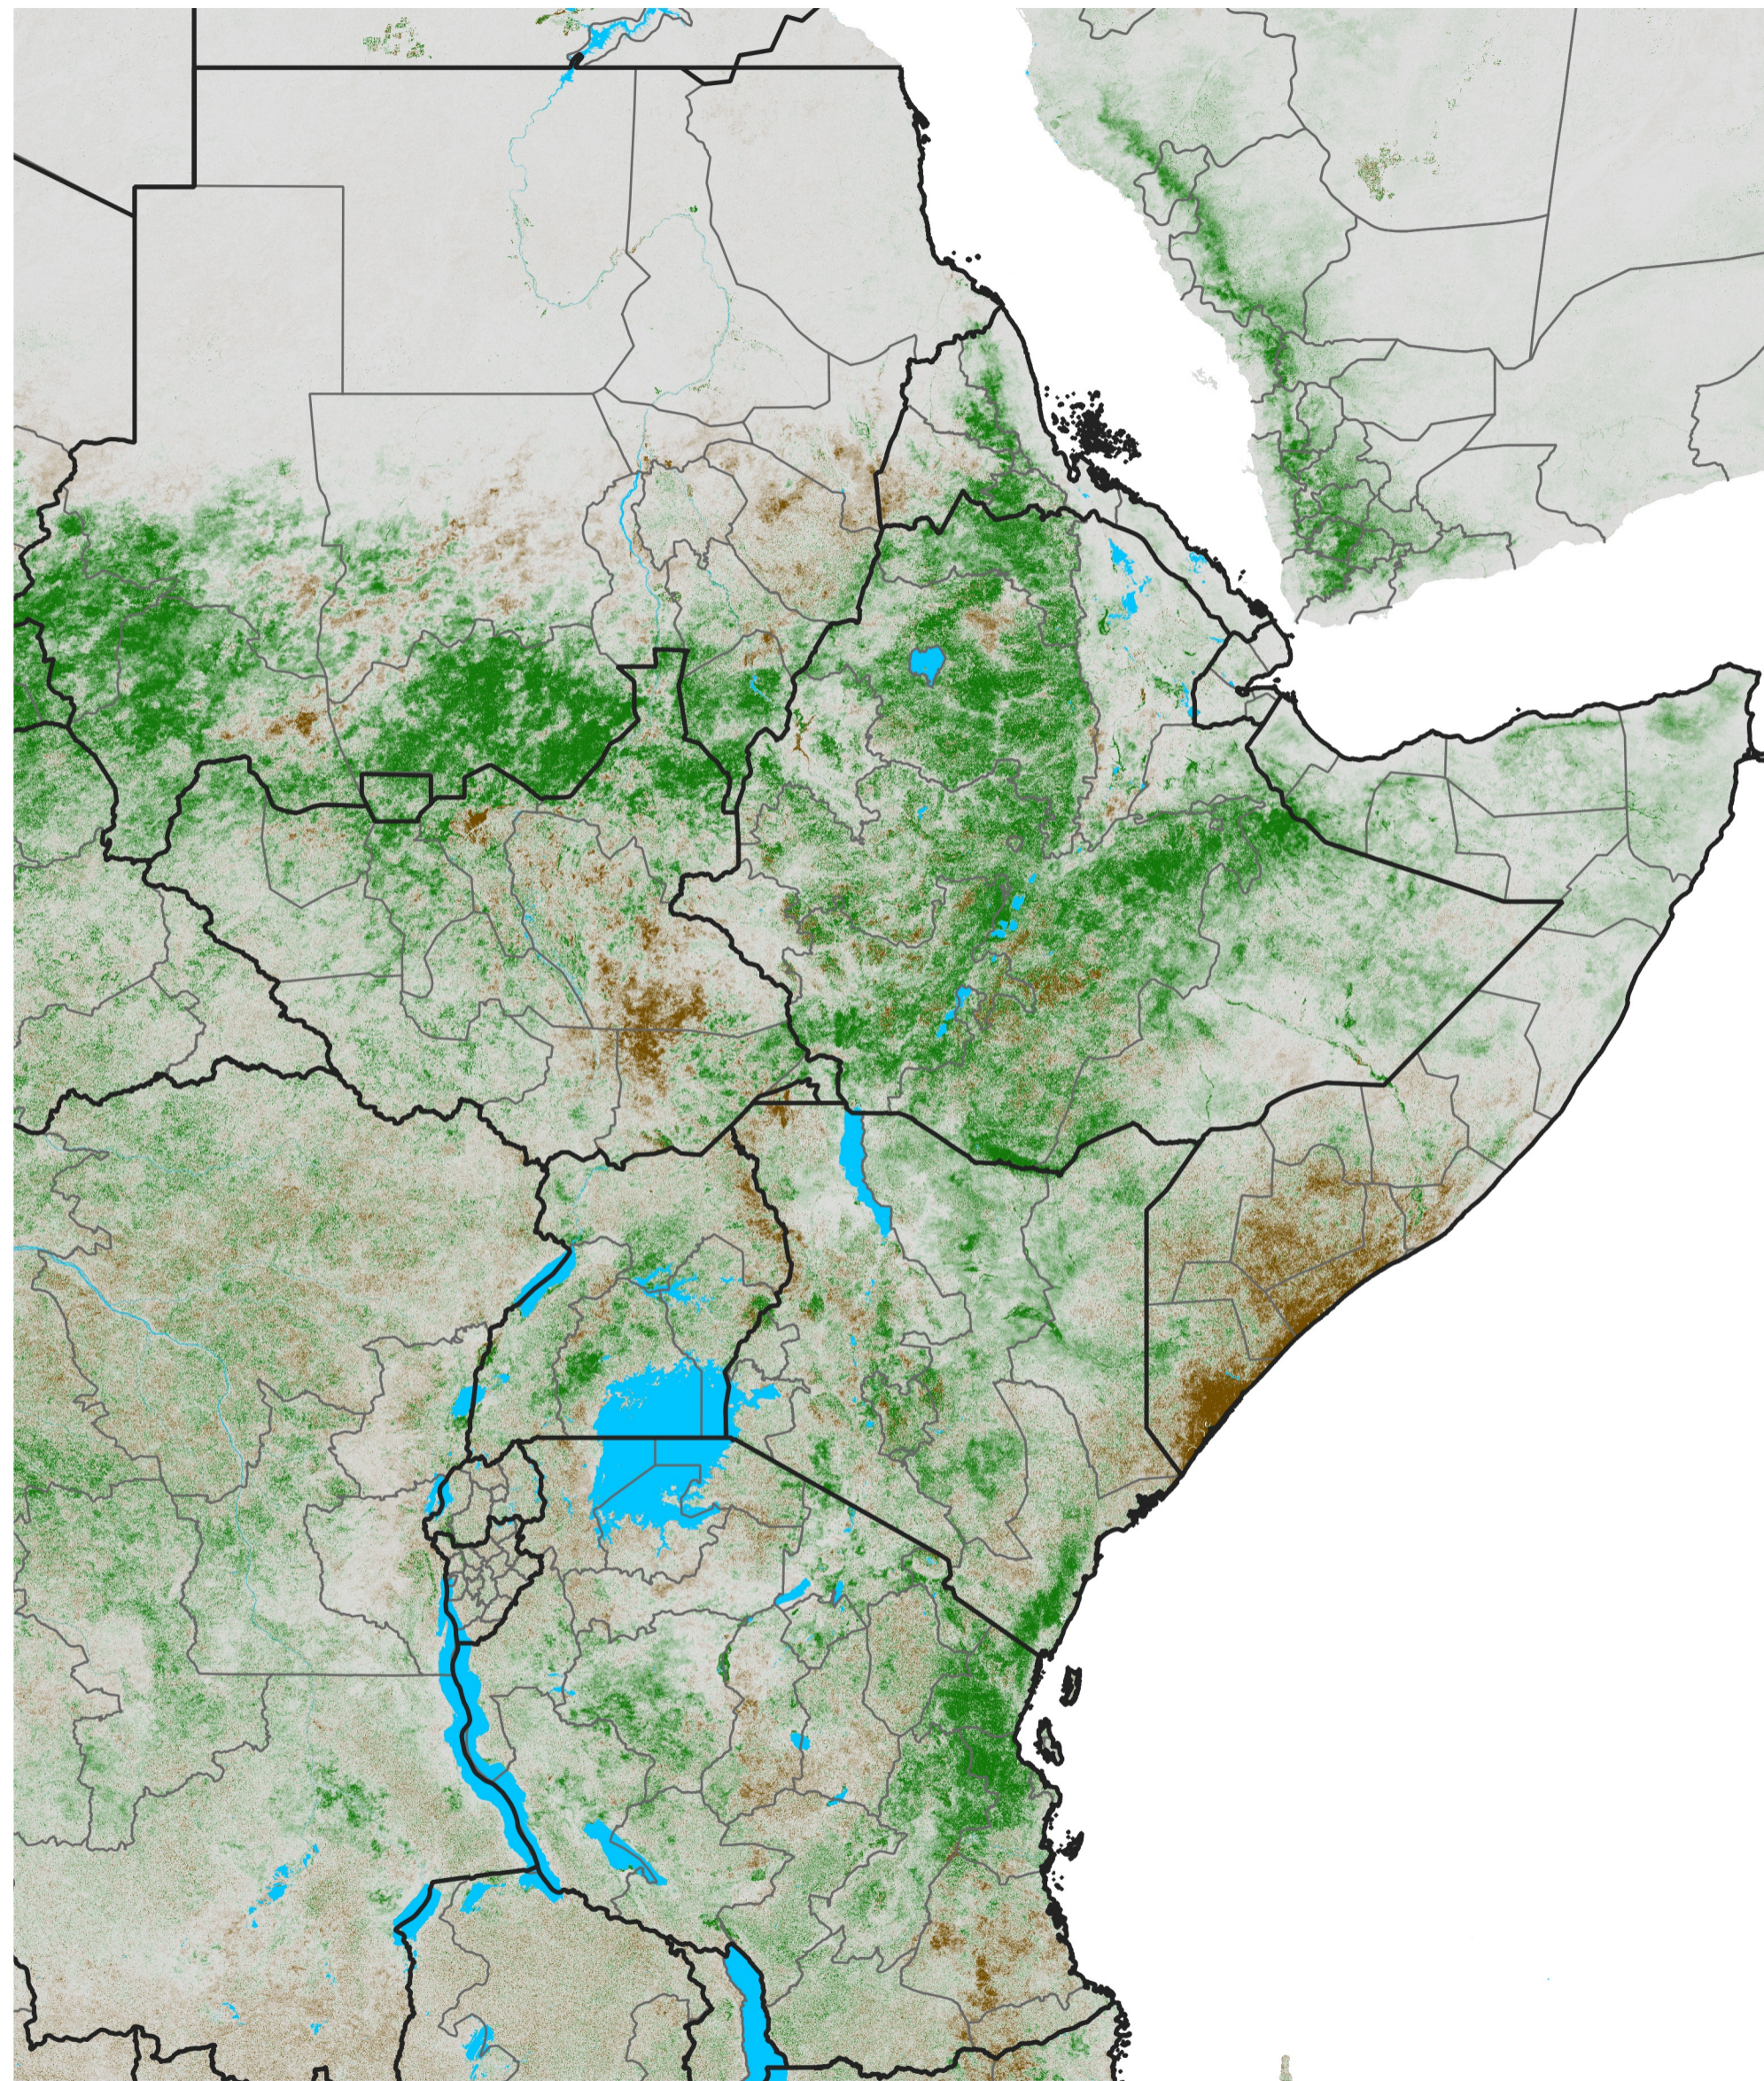

East Africa NDVI Difference

2023 minus 2022

Period 40 / Jul 11 - 20, 2023

NDVI Difference

< -0.3 -0.2 -0.1 -0.05 0.05 0.1 0.2 >0.3

Negative

No Difference

Positive