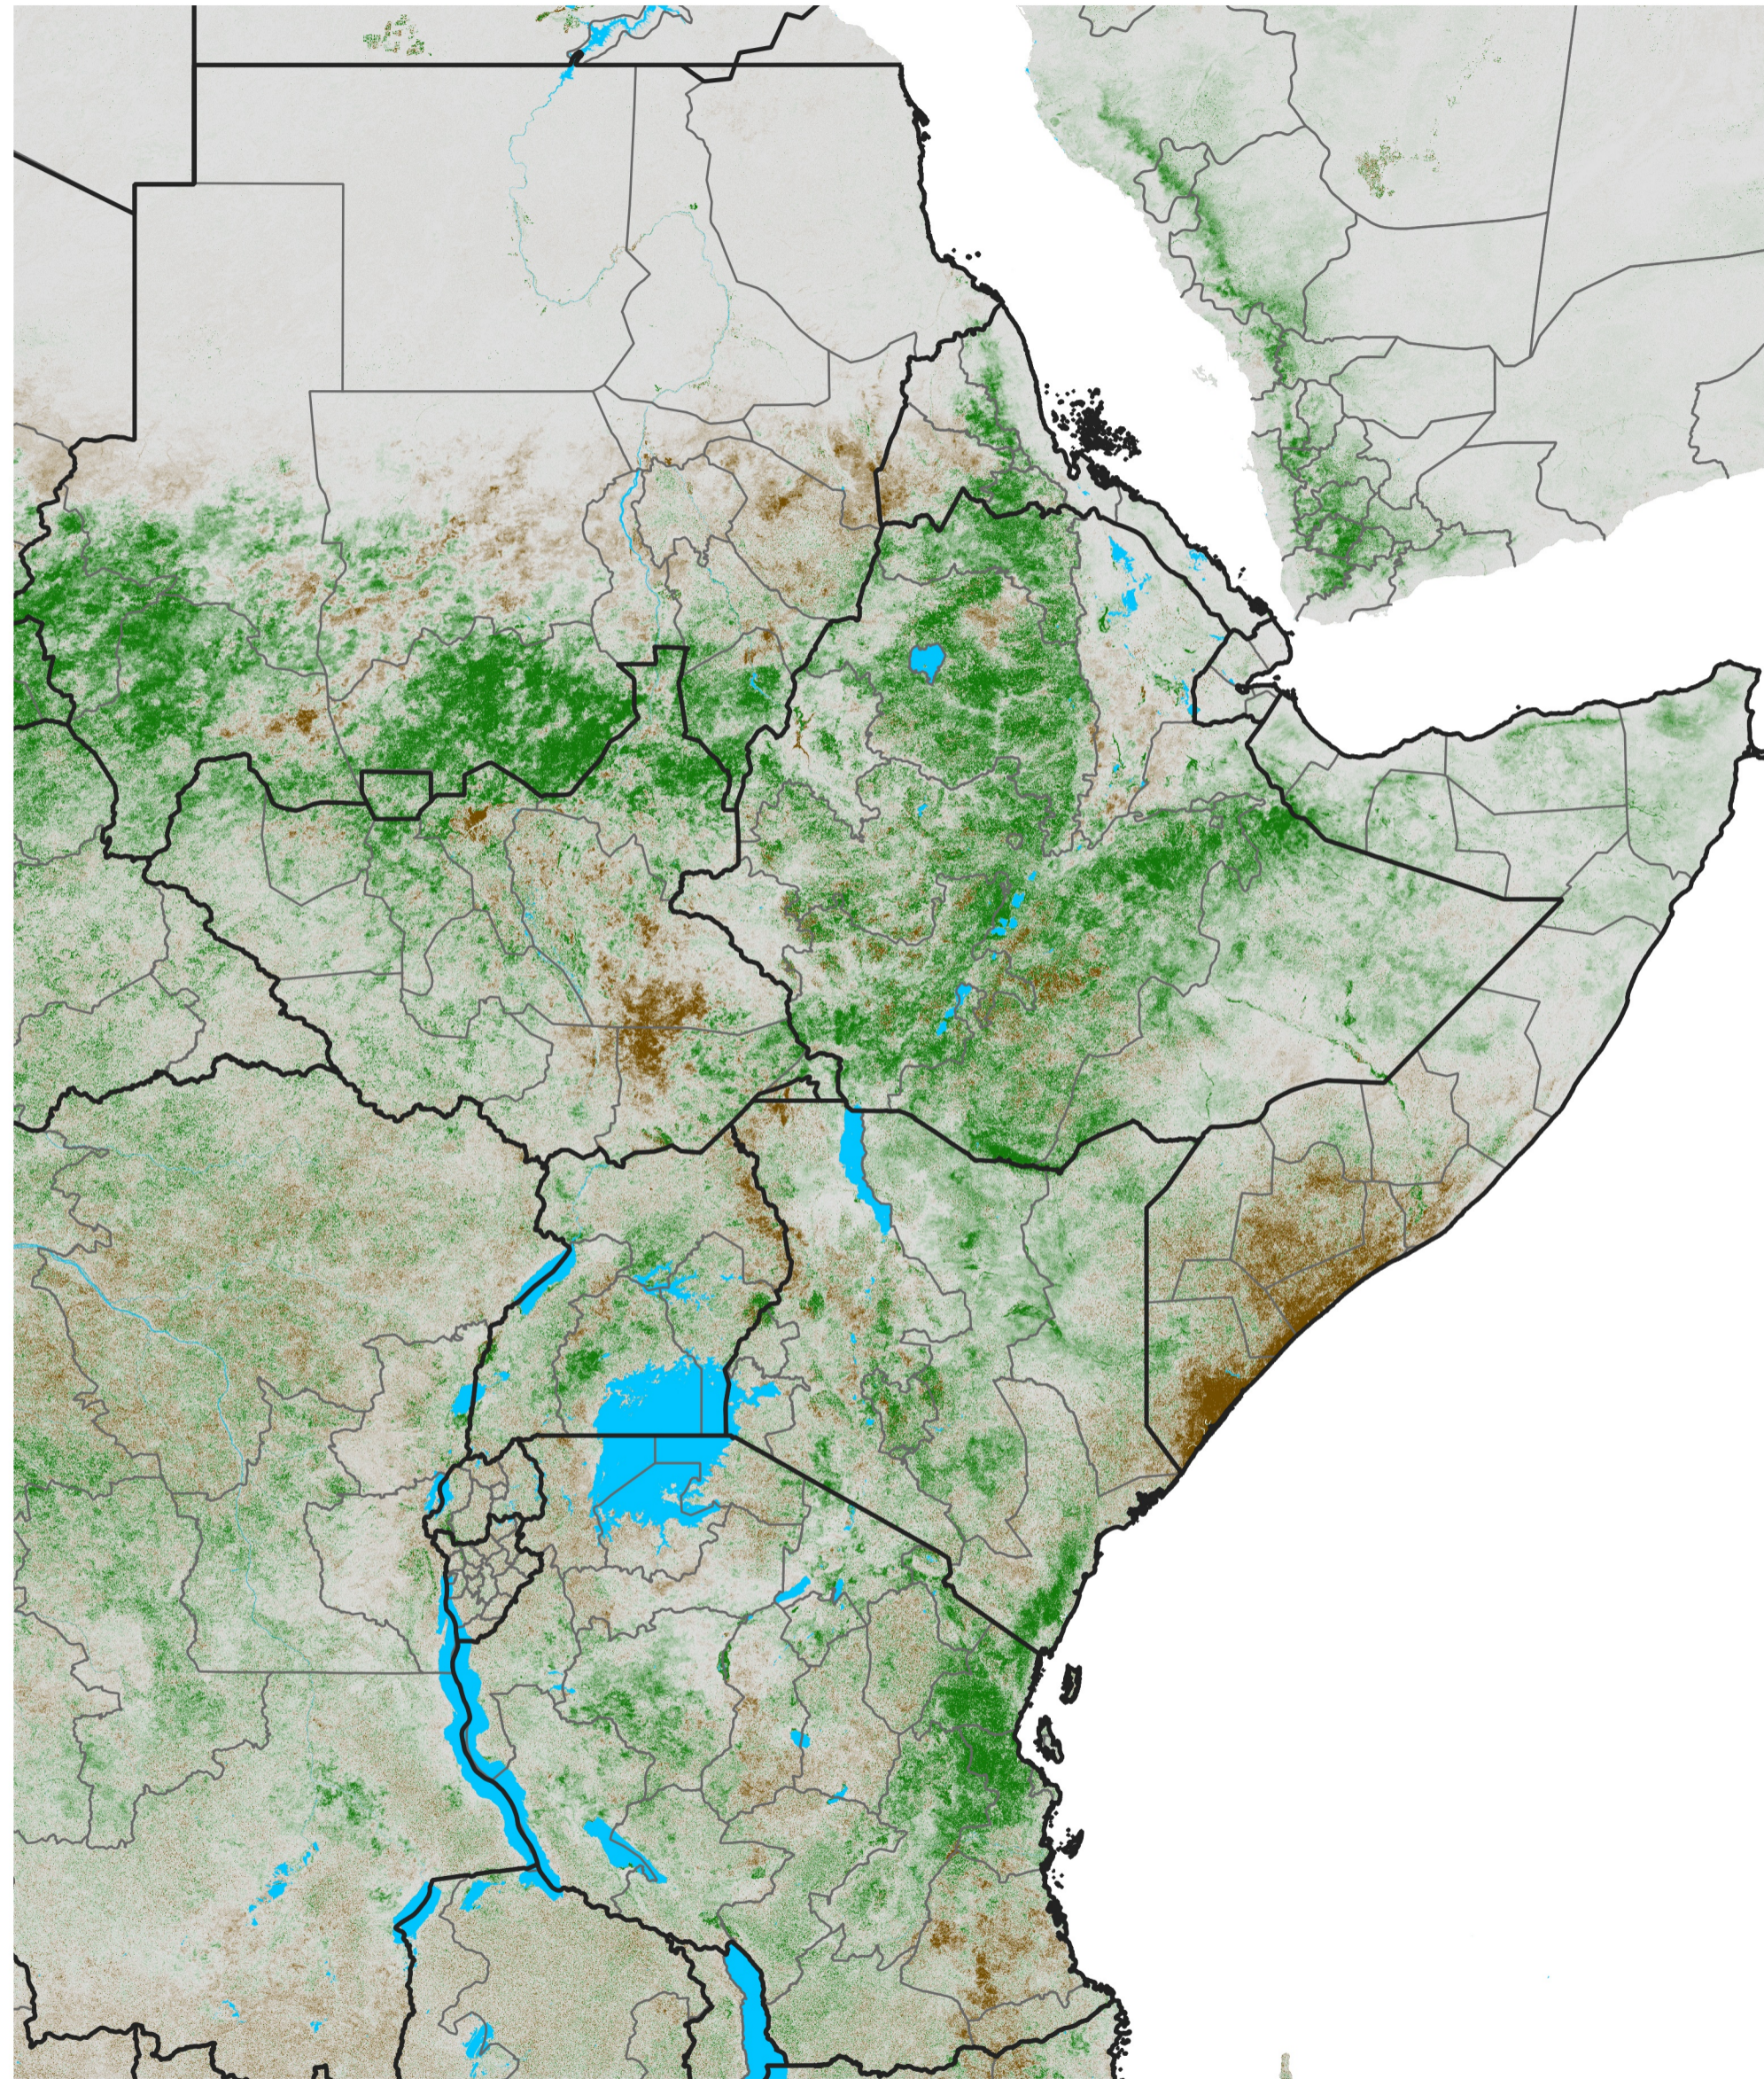

East Africa NDVI Difference

2023 minus 2022

Period 41 / Jul 16 - 25, 2023

NDVI Difference

< -0.3 -0.2 -0.1 -0.05 0.05 0.1 0.2 >0.3

Negative

No Difference

Positive