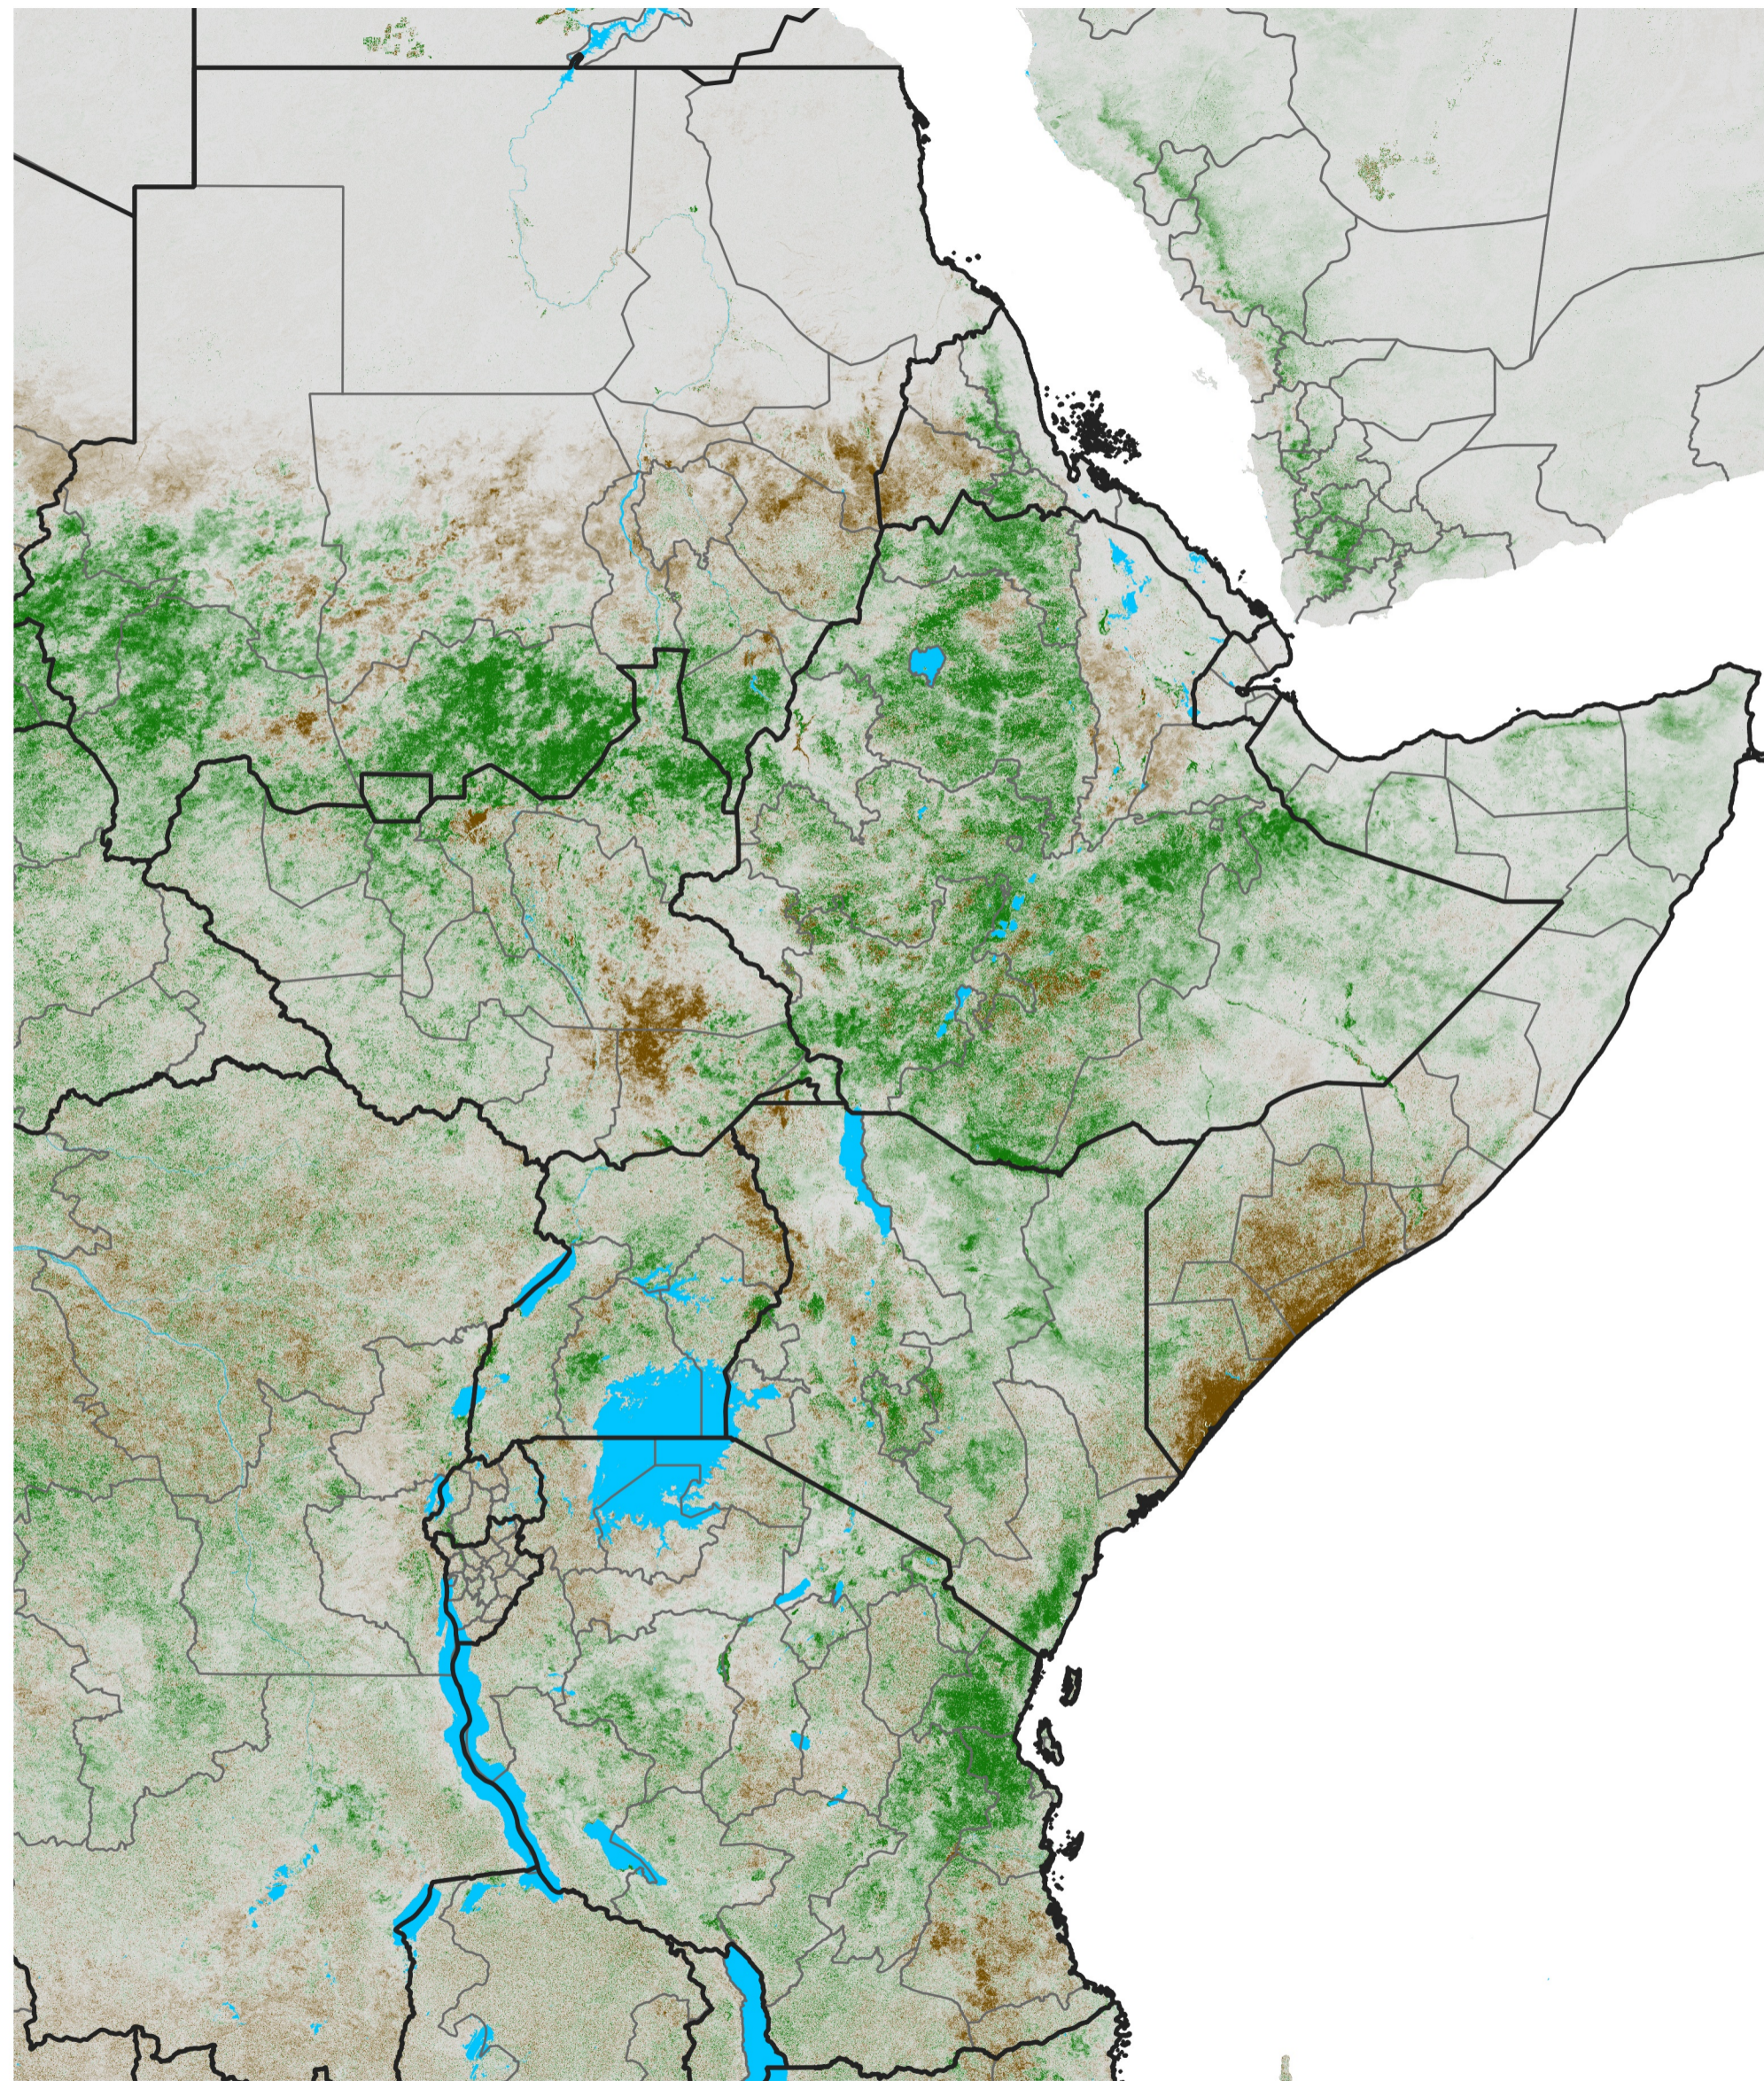

# East Africa NDVI Difference

2023 minus 2022

Period 42 / Jul 21 - 31, 2023

## NDVI Difference

< -0.3   -0.2   -0.1   -0.05   0.05   0.1   0.2   >0.3

Negative

No Difference

Positive