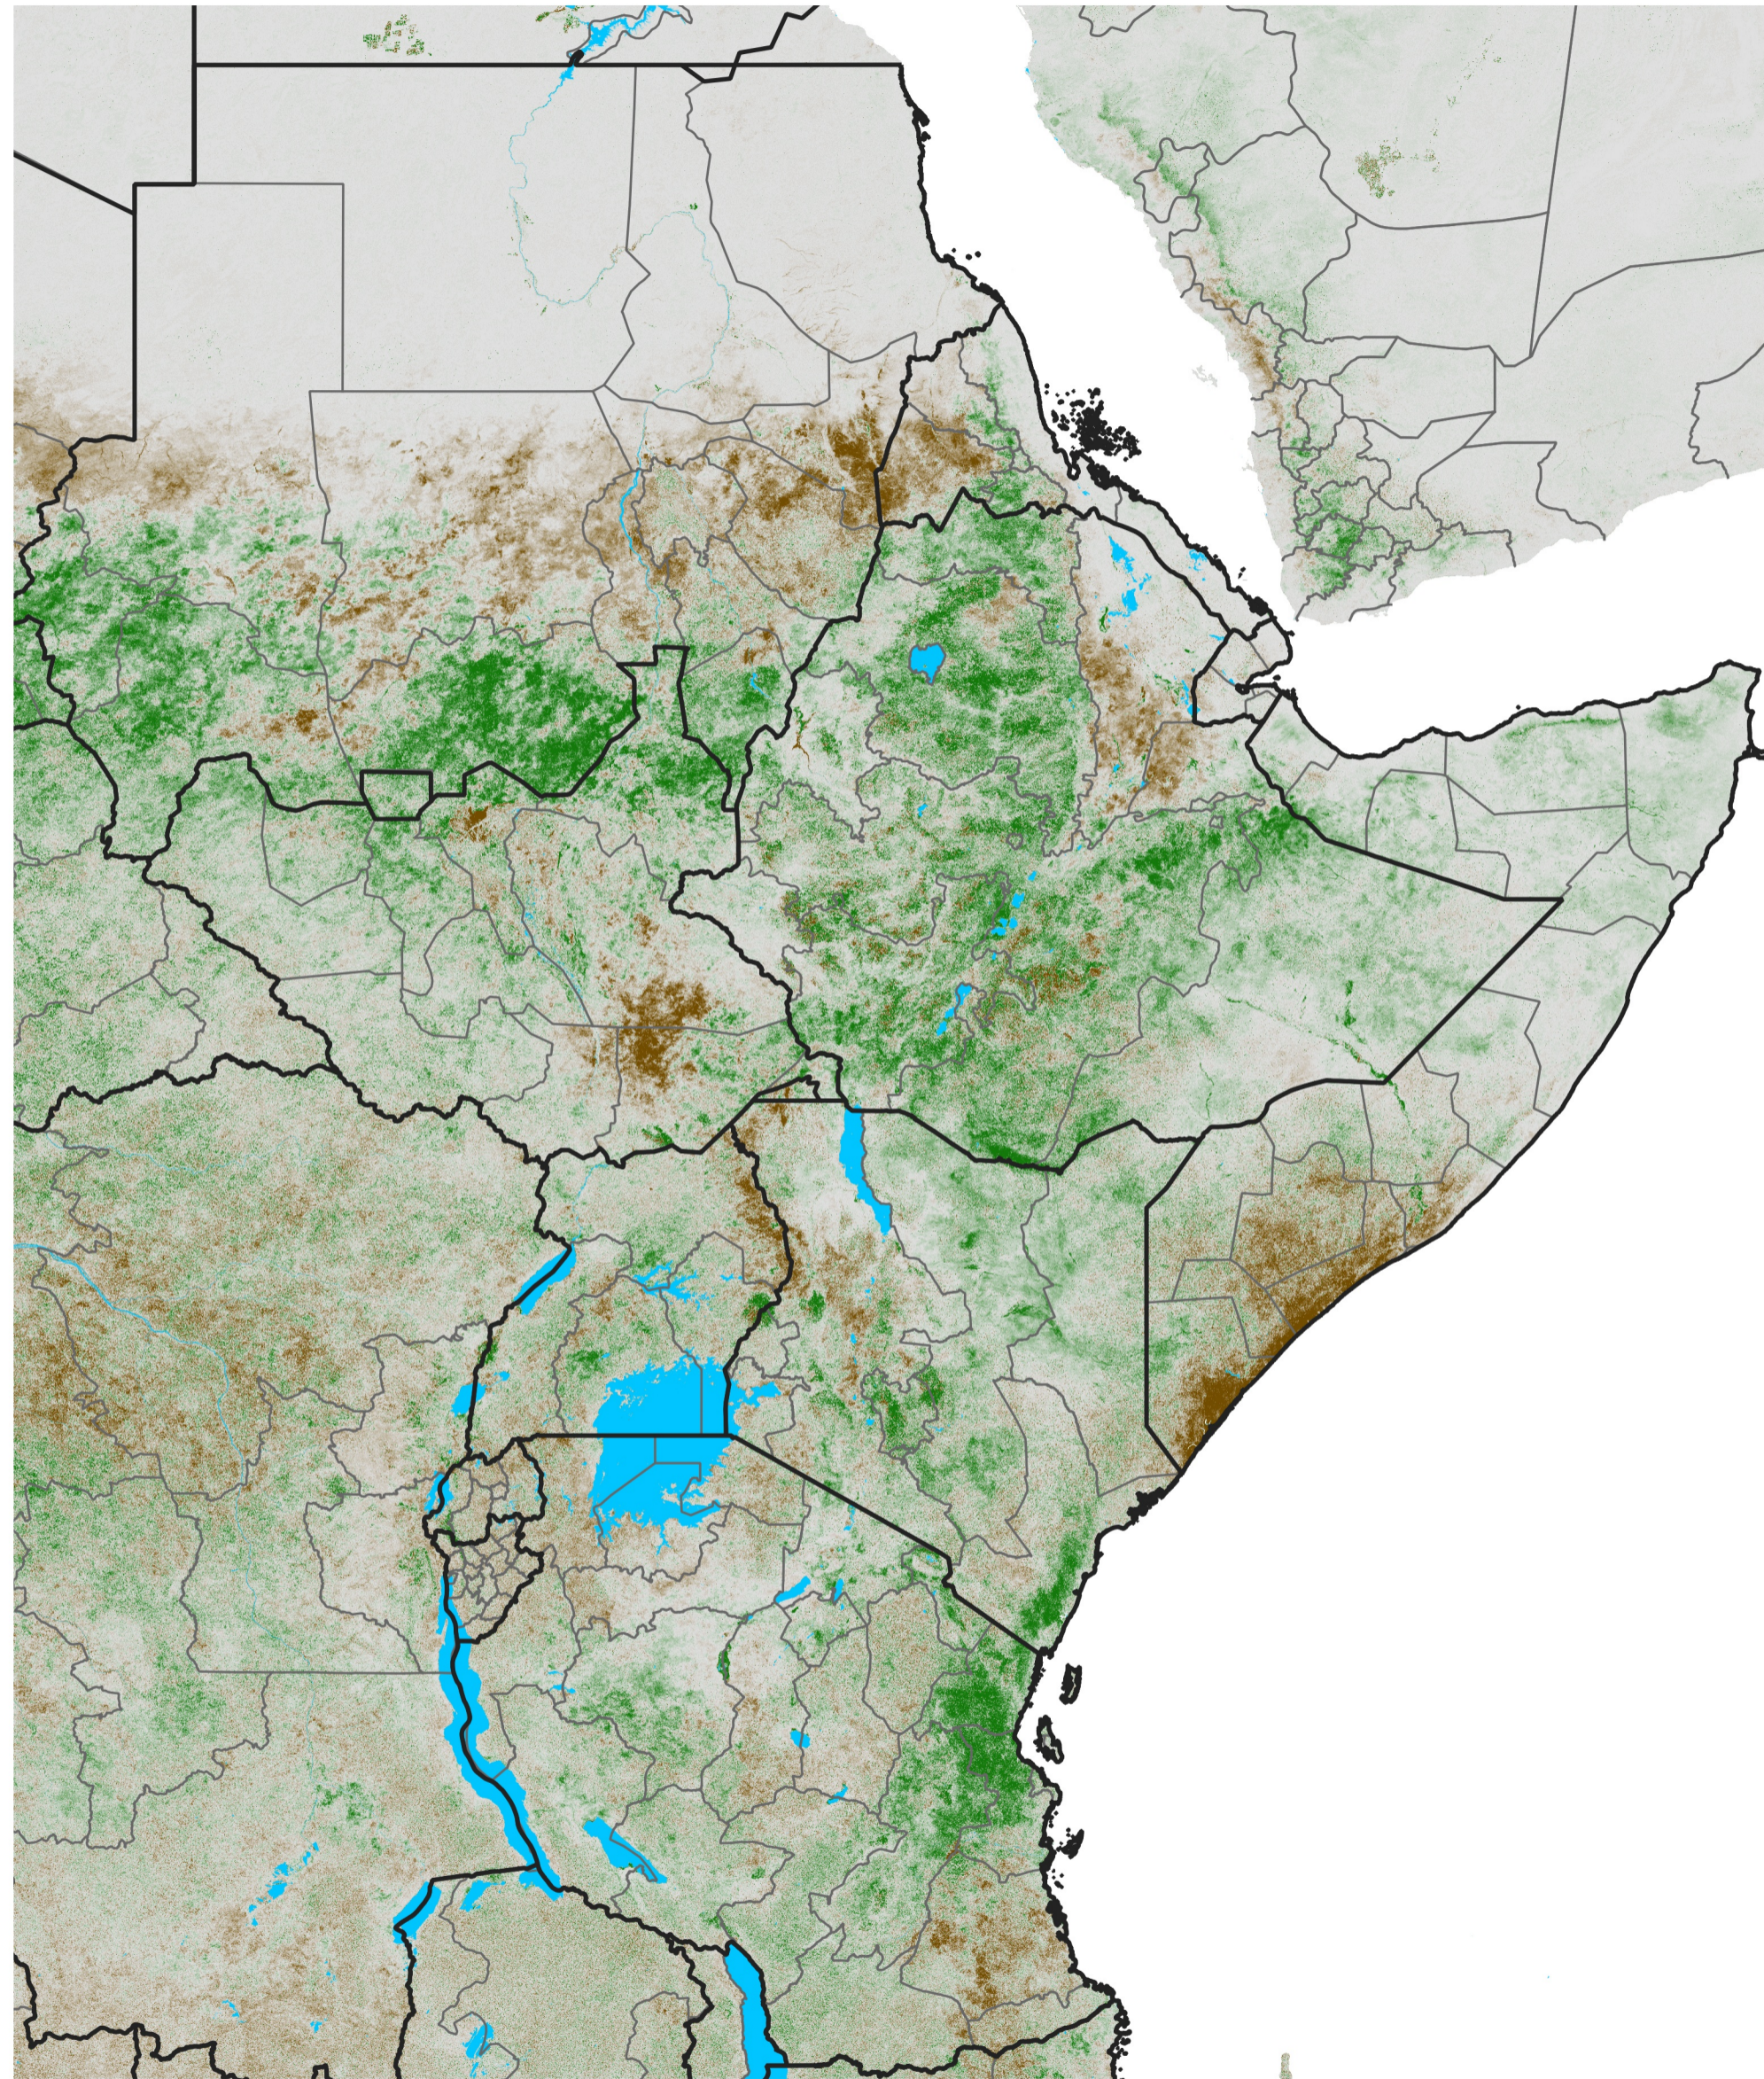

East Africa NDVI Difference

2023 minus 2022

Period 43 / Jul 26 - Aug 05, 2023

NDVI Difference

< -0.3 -0.2 -0.1 -0.05 0.05 0.1 0.2 >0.3

Negative

No Difference

Positive