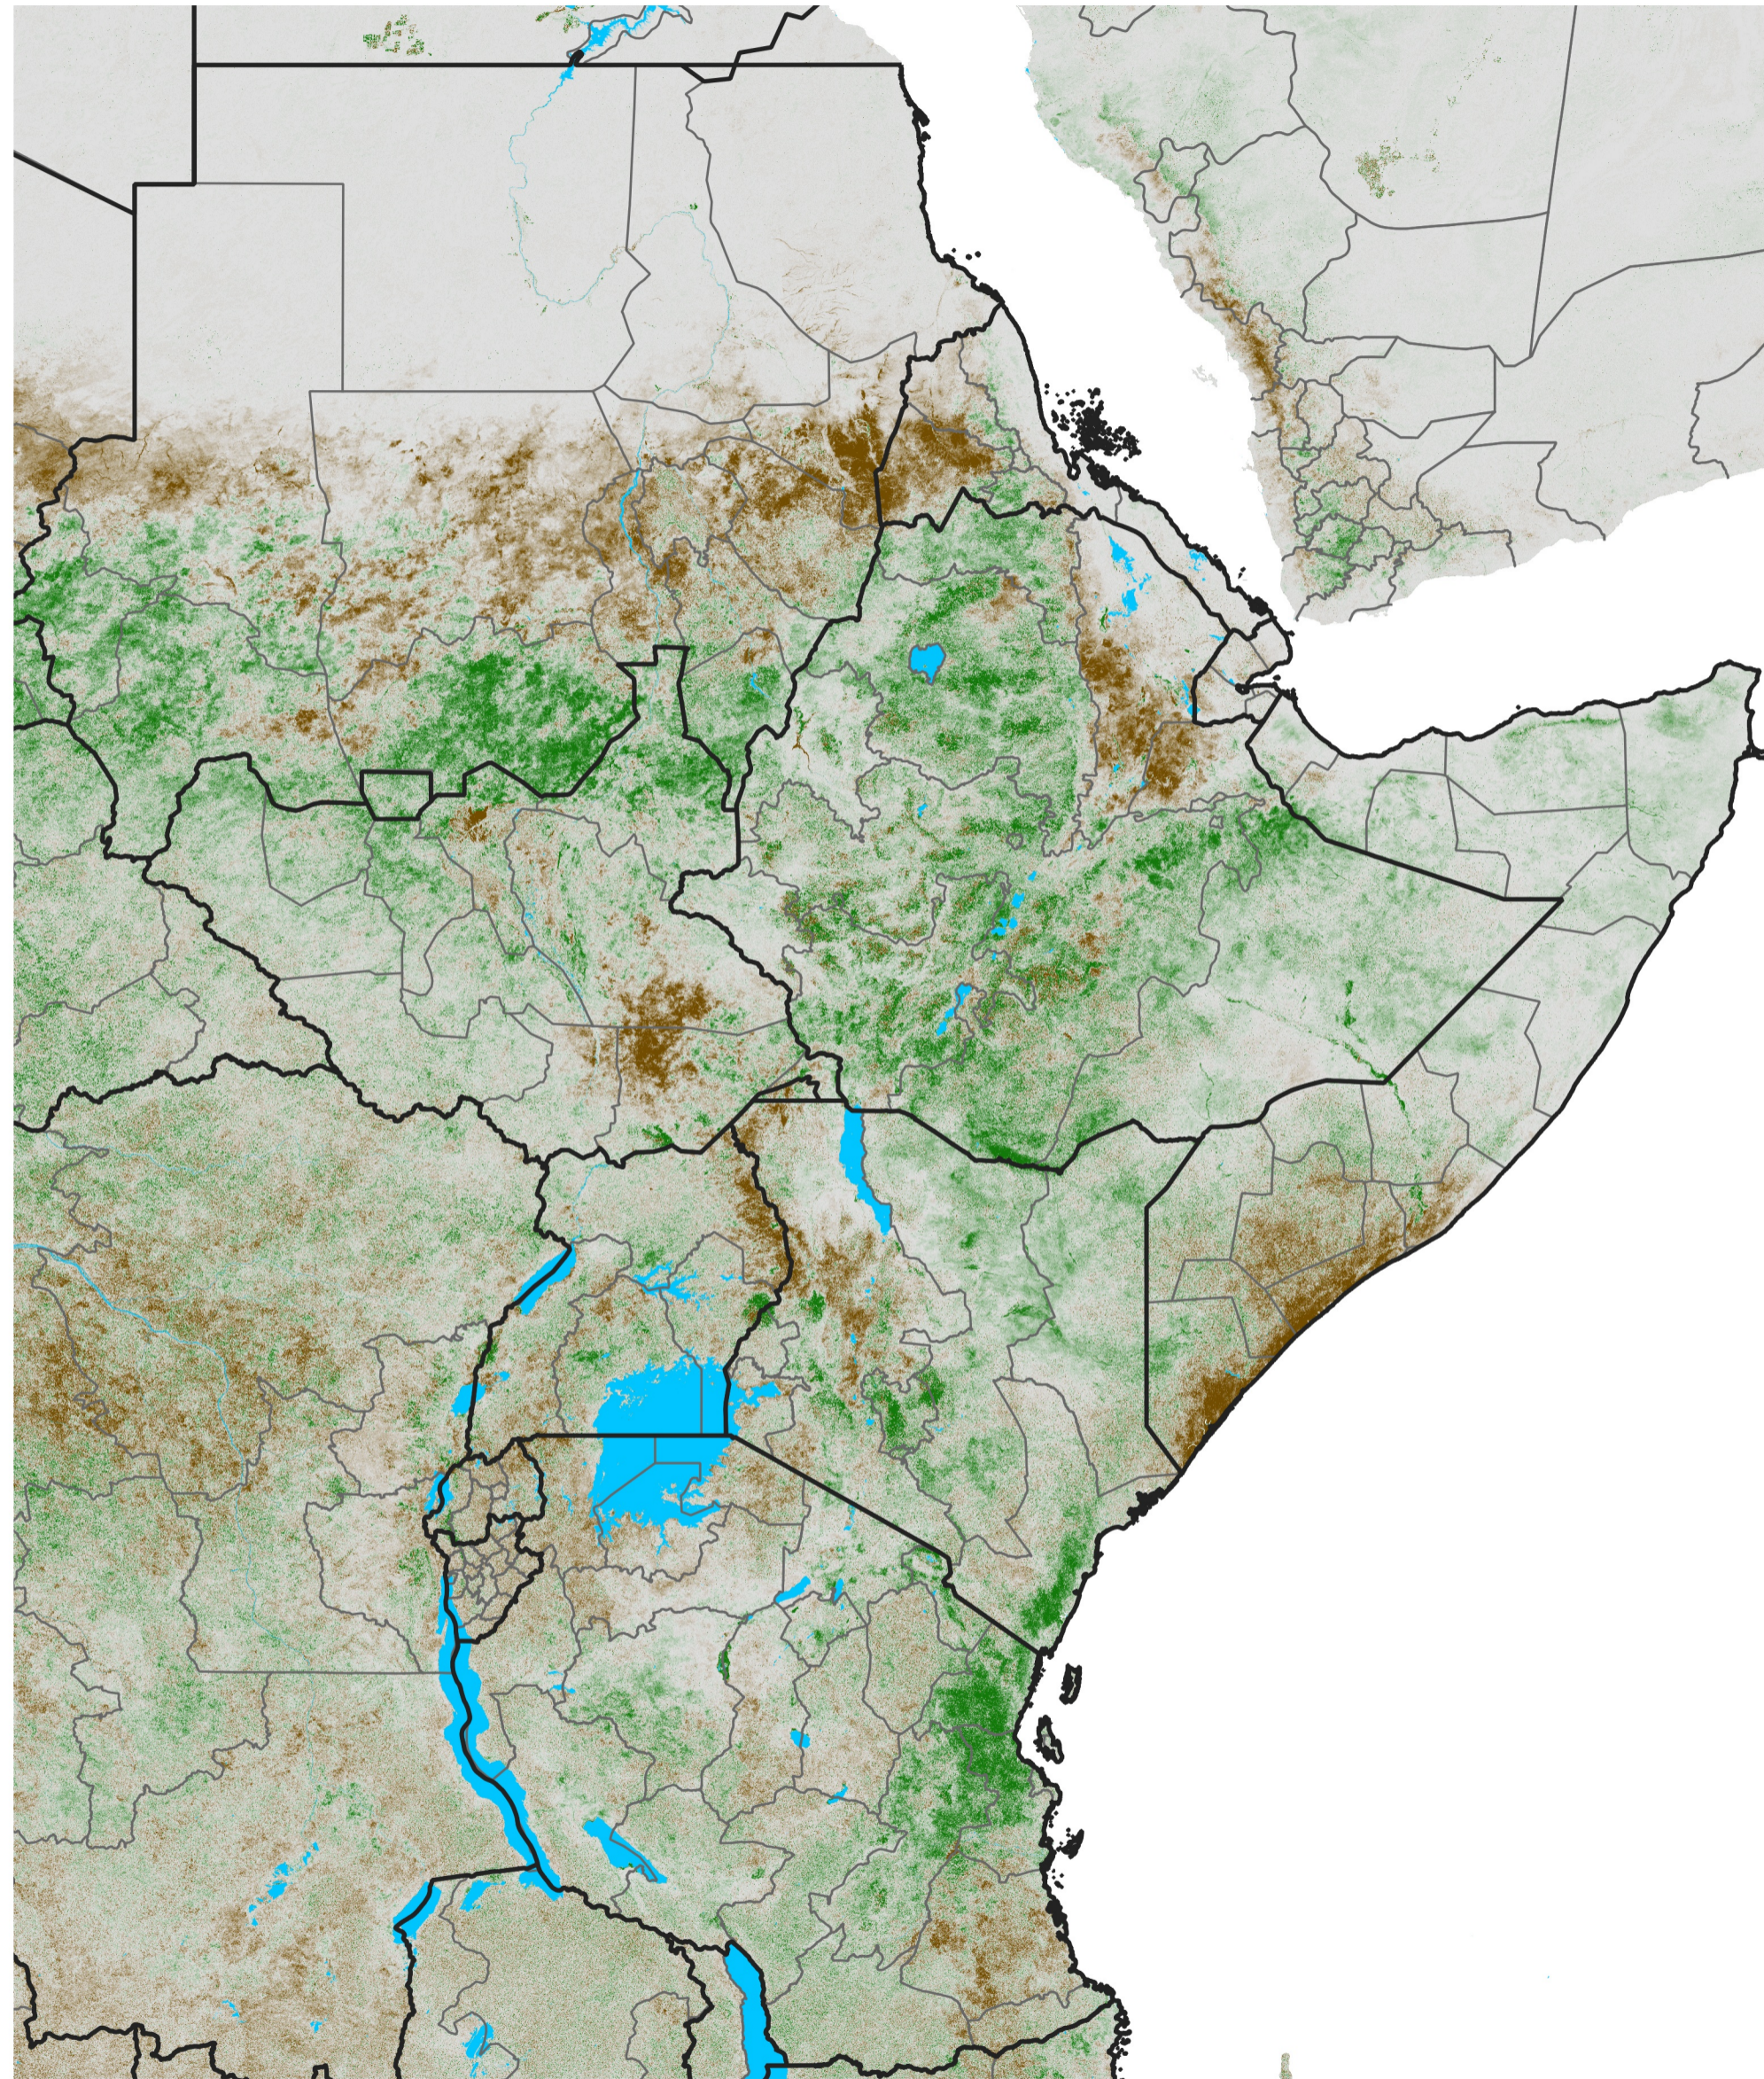

East Africa NDVI Difference

2023 minus 2022

Period 44 / Aug 01 - 10, 2023

NDVI Difference

< -0.3 -0.2 -0.1 -0.05 0.05 0.1 0.2 >0.3

Negative

No Difference

Positive