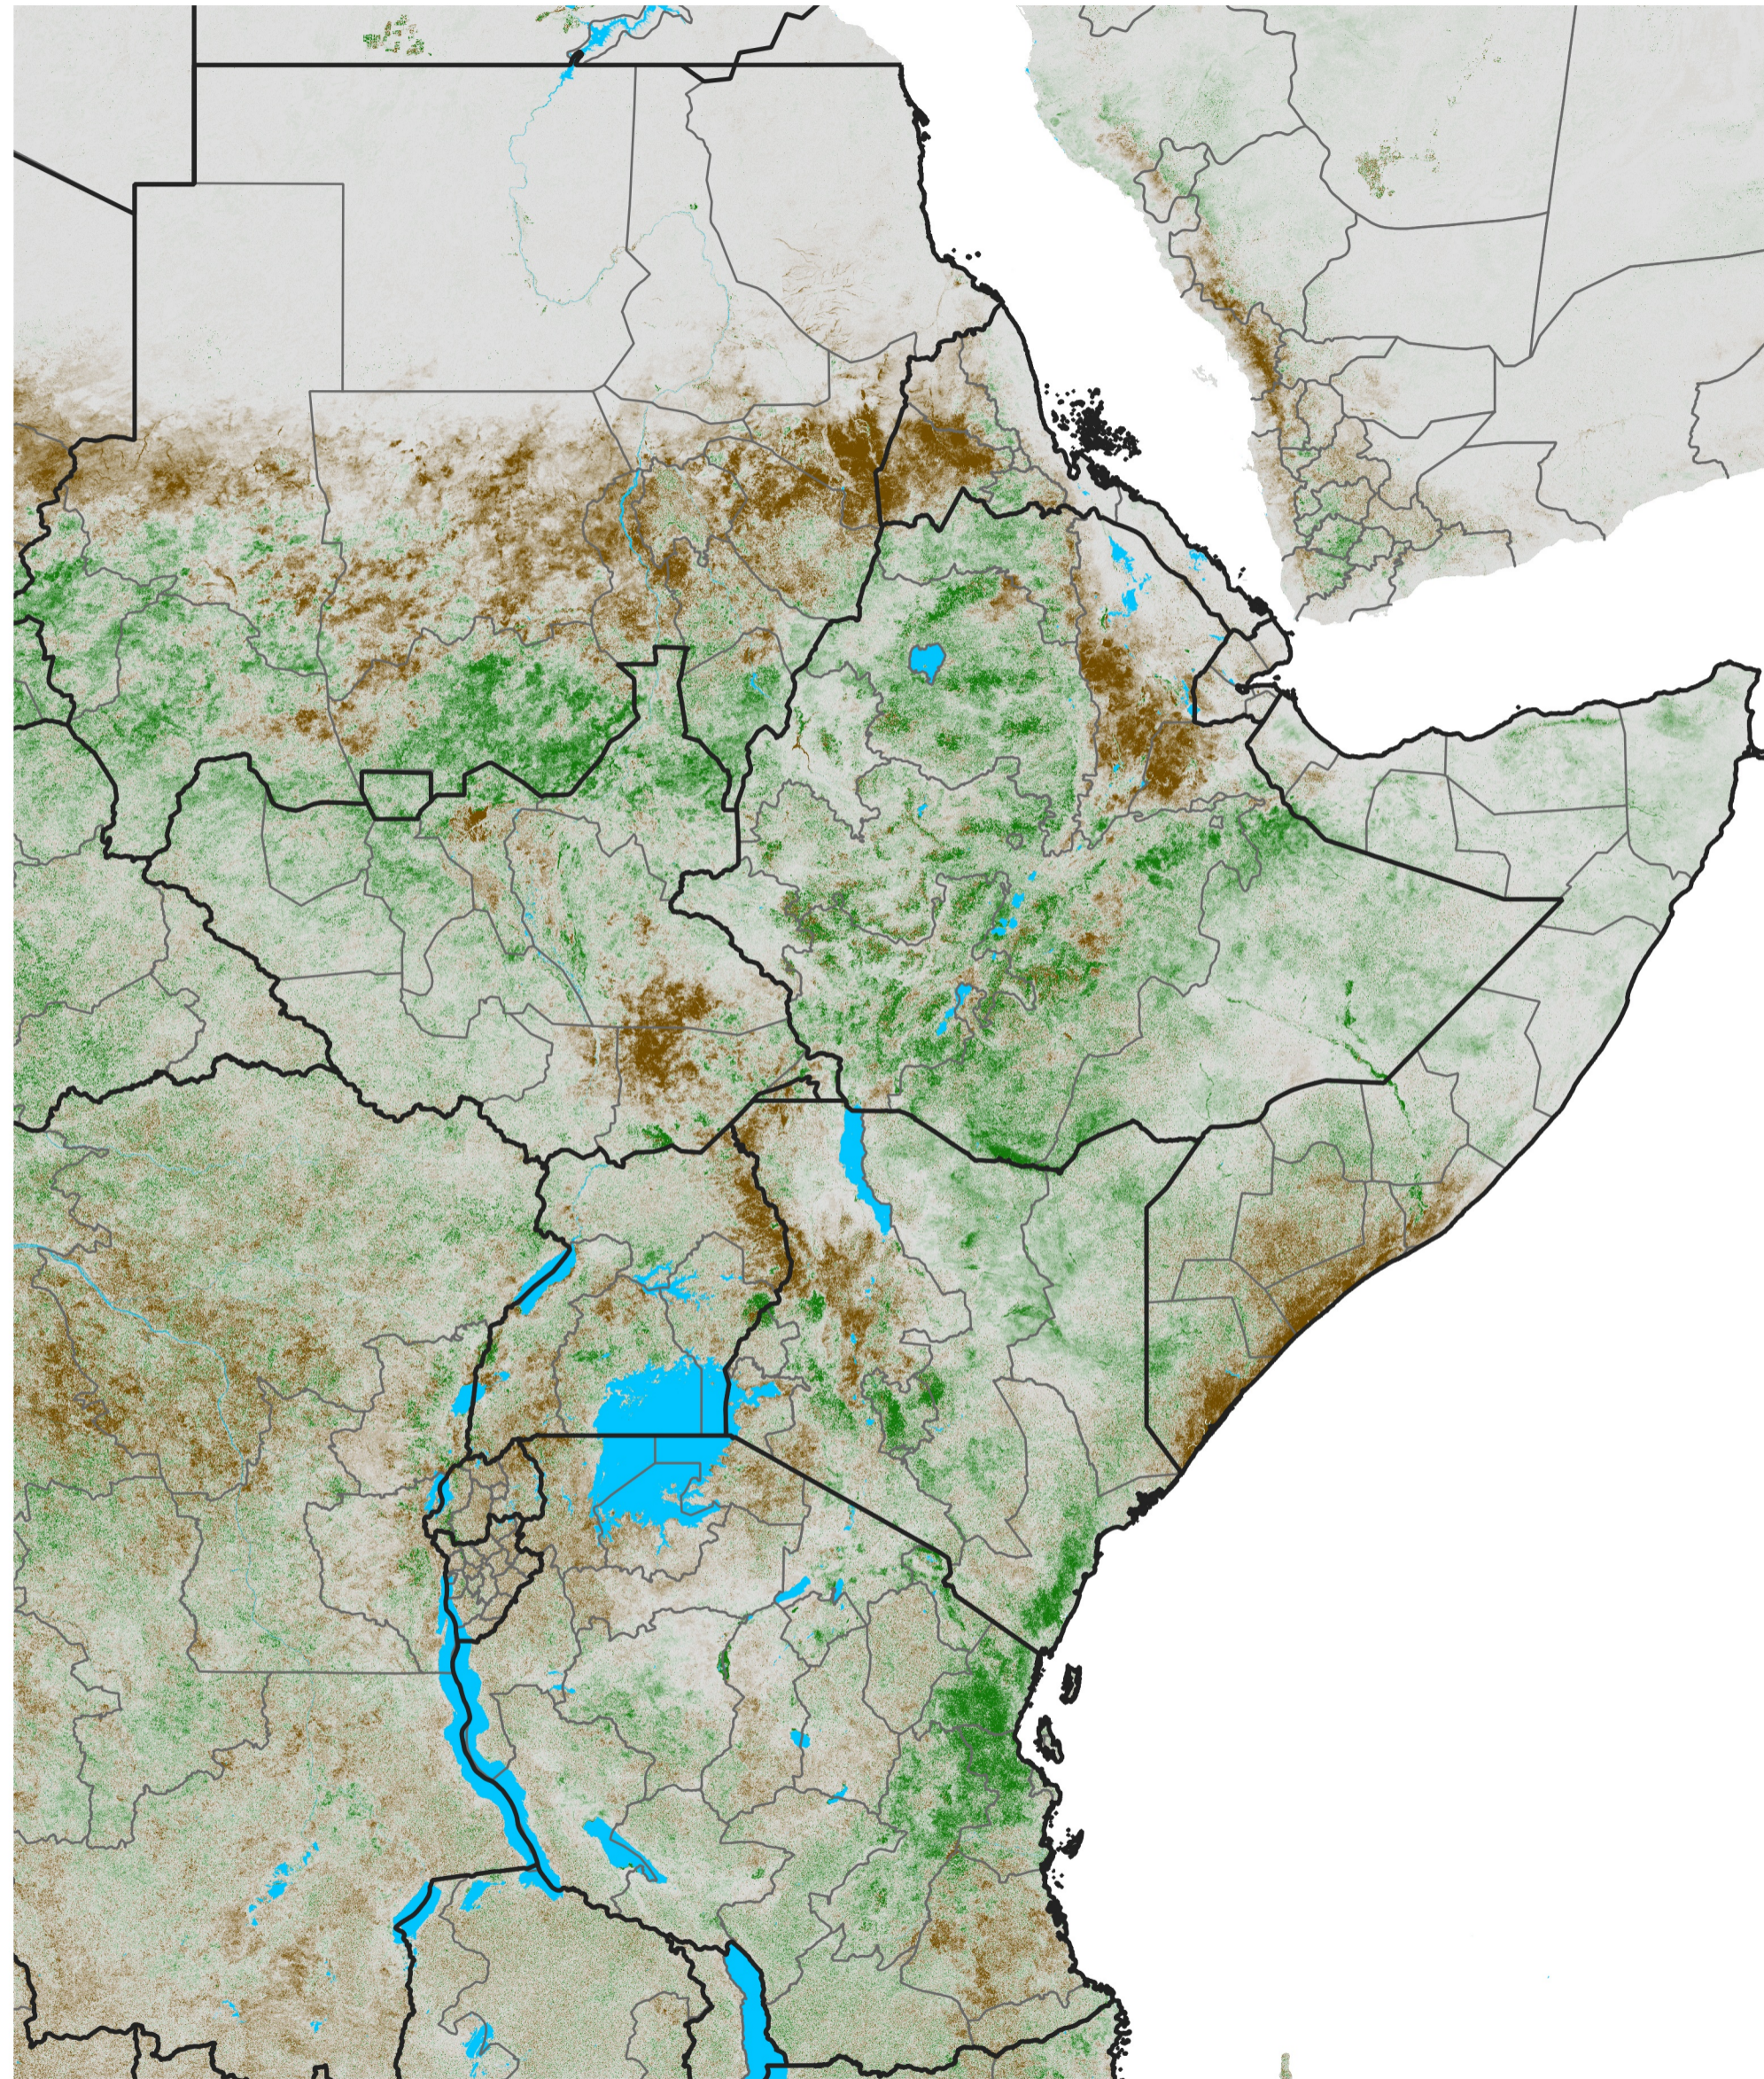

# East Africa NDVI Difference

2023 minus 2022

Period 45 / Aug 06 - 15, 2023

## NDVI Difference

< -0.3   -0.2   -0.1   -0.05   0.05   0.1   0.2   >0.3

Negative

No Difference

Positive