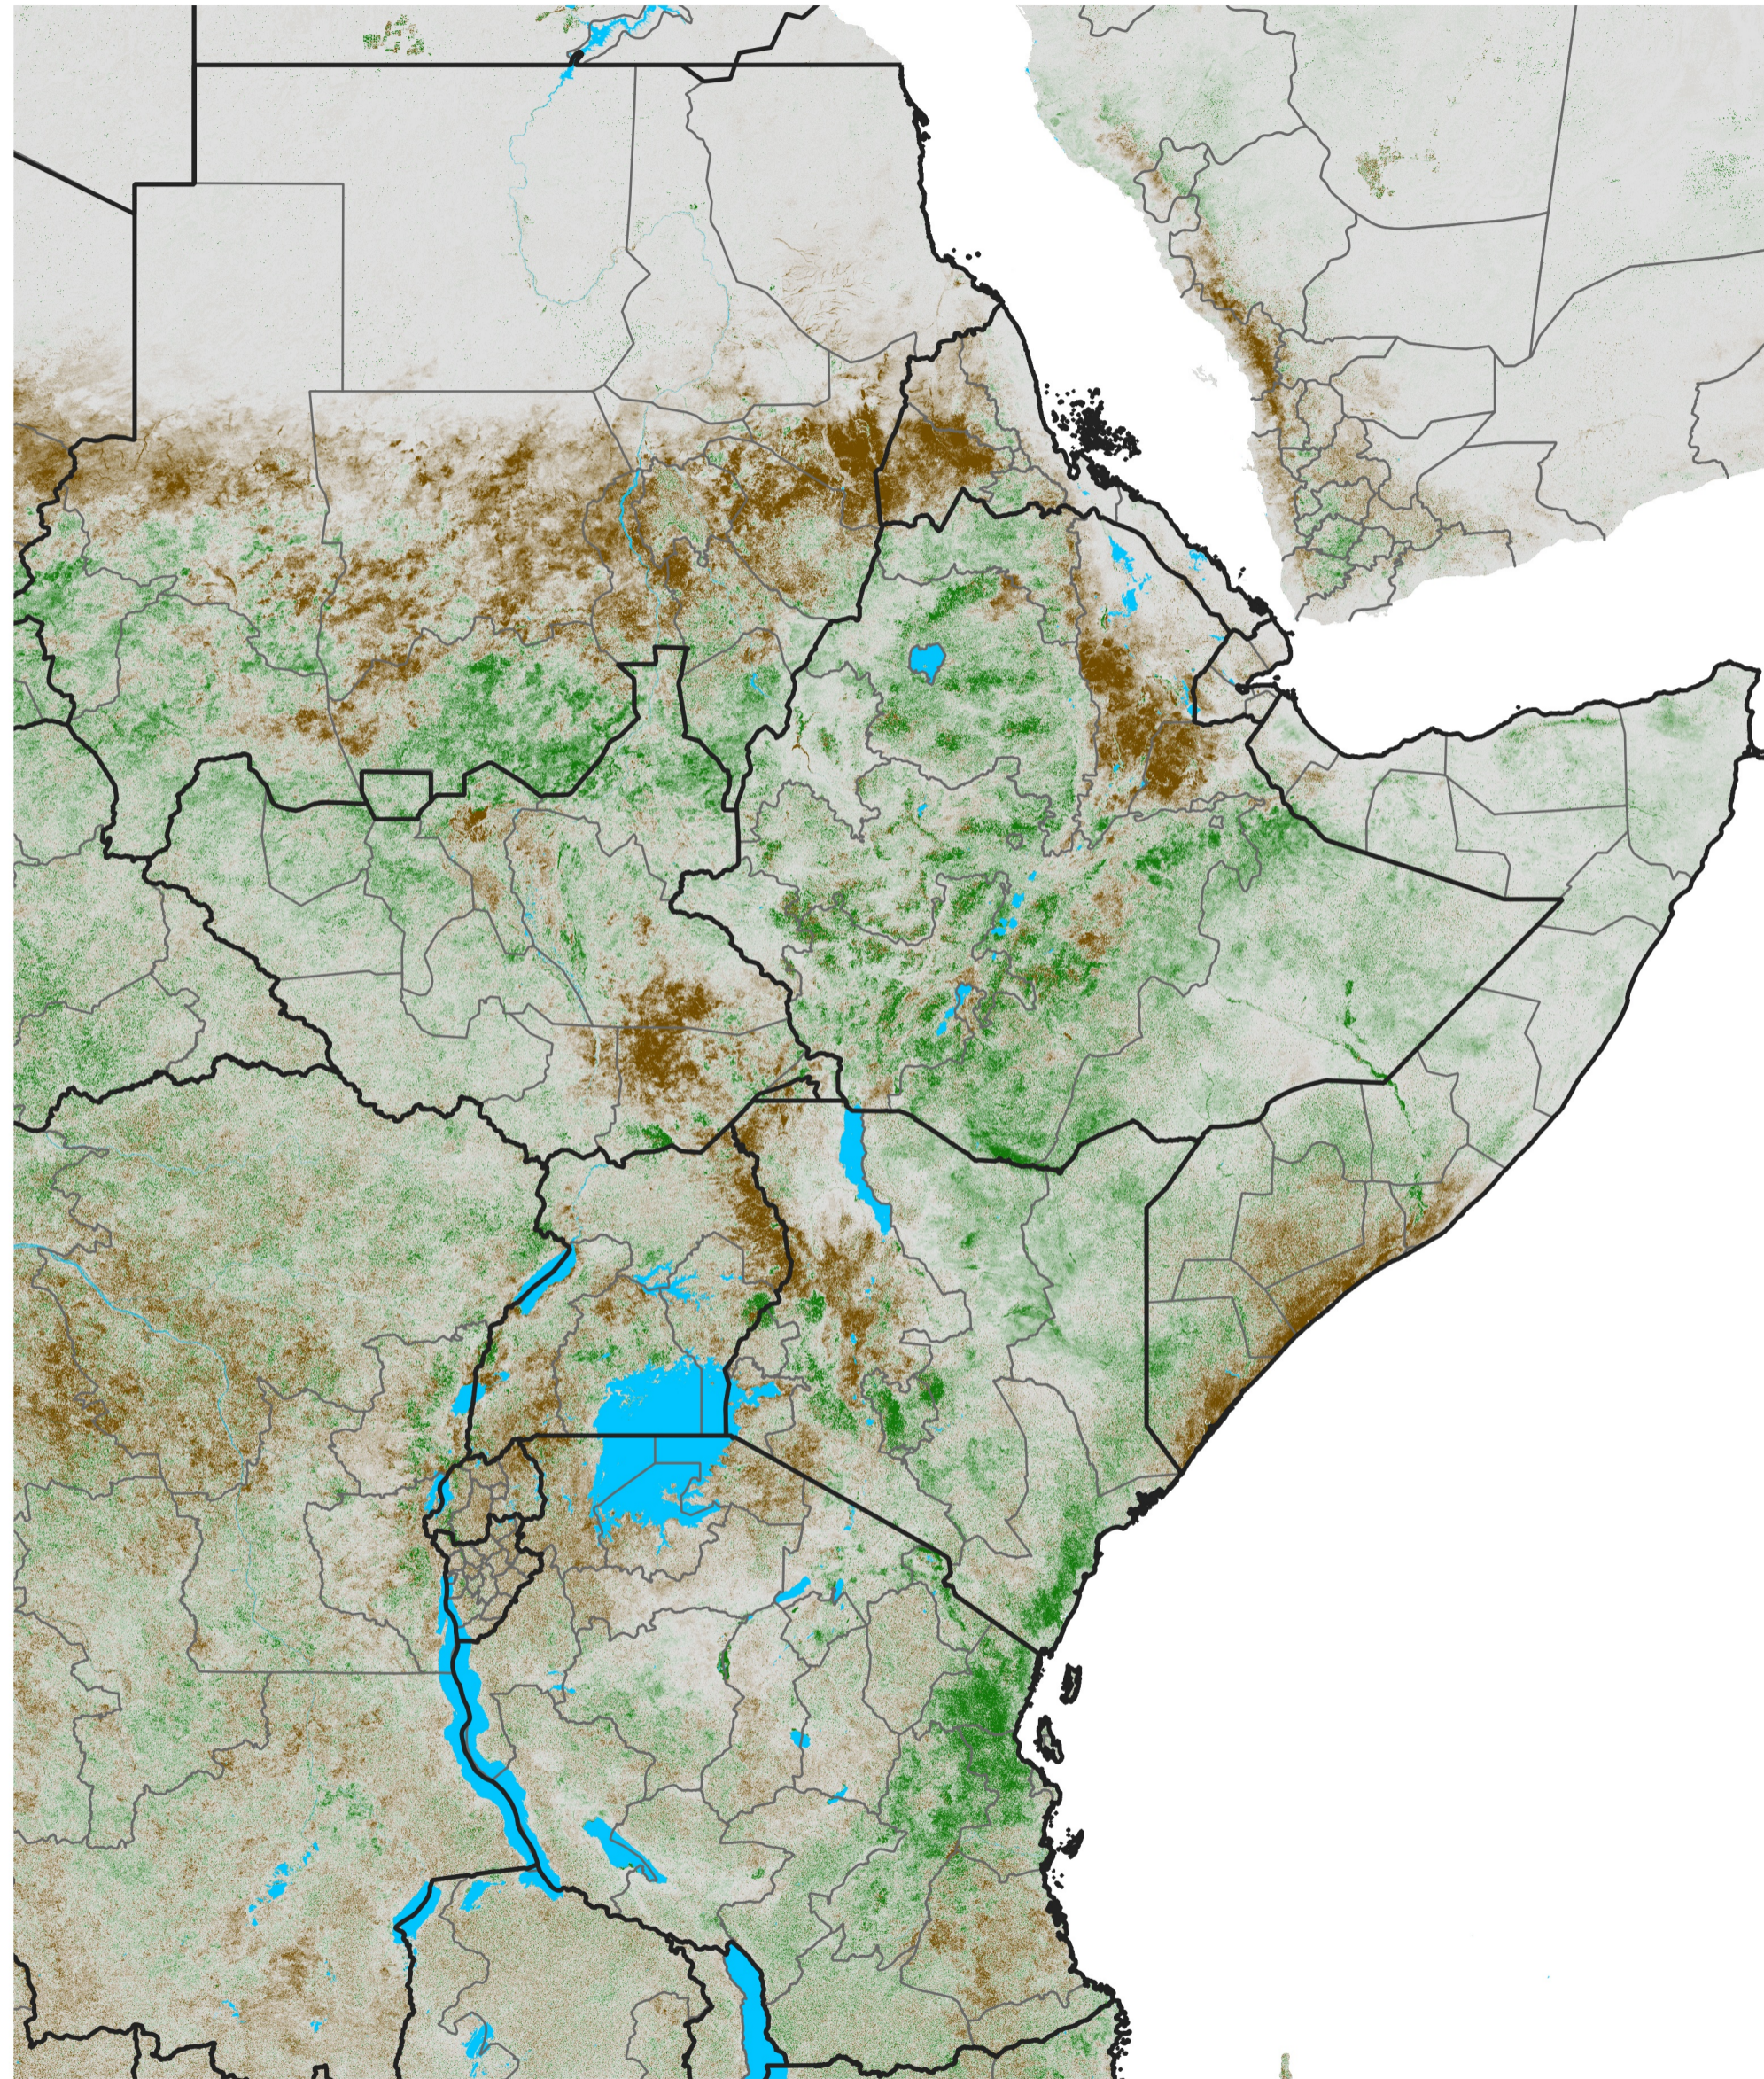

East Africa NDVI Difference

2023 minus 2022

Period 46 / Aug 11 - 20, 2023

NDVI Difference

< -0.3 -0.2 -0.1 -0.05 0.05 0.1 0.2 >0.3

Negative

No Difference

Positive