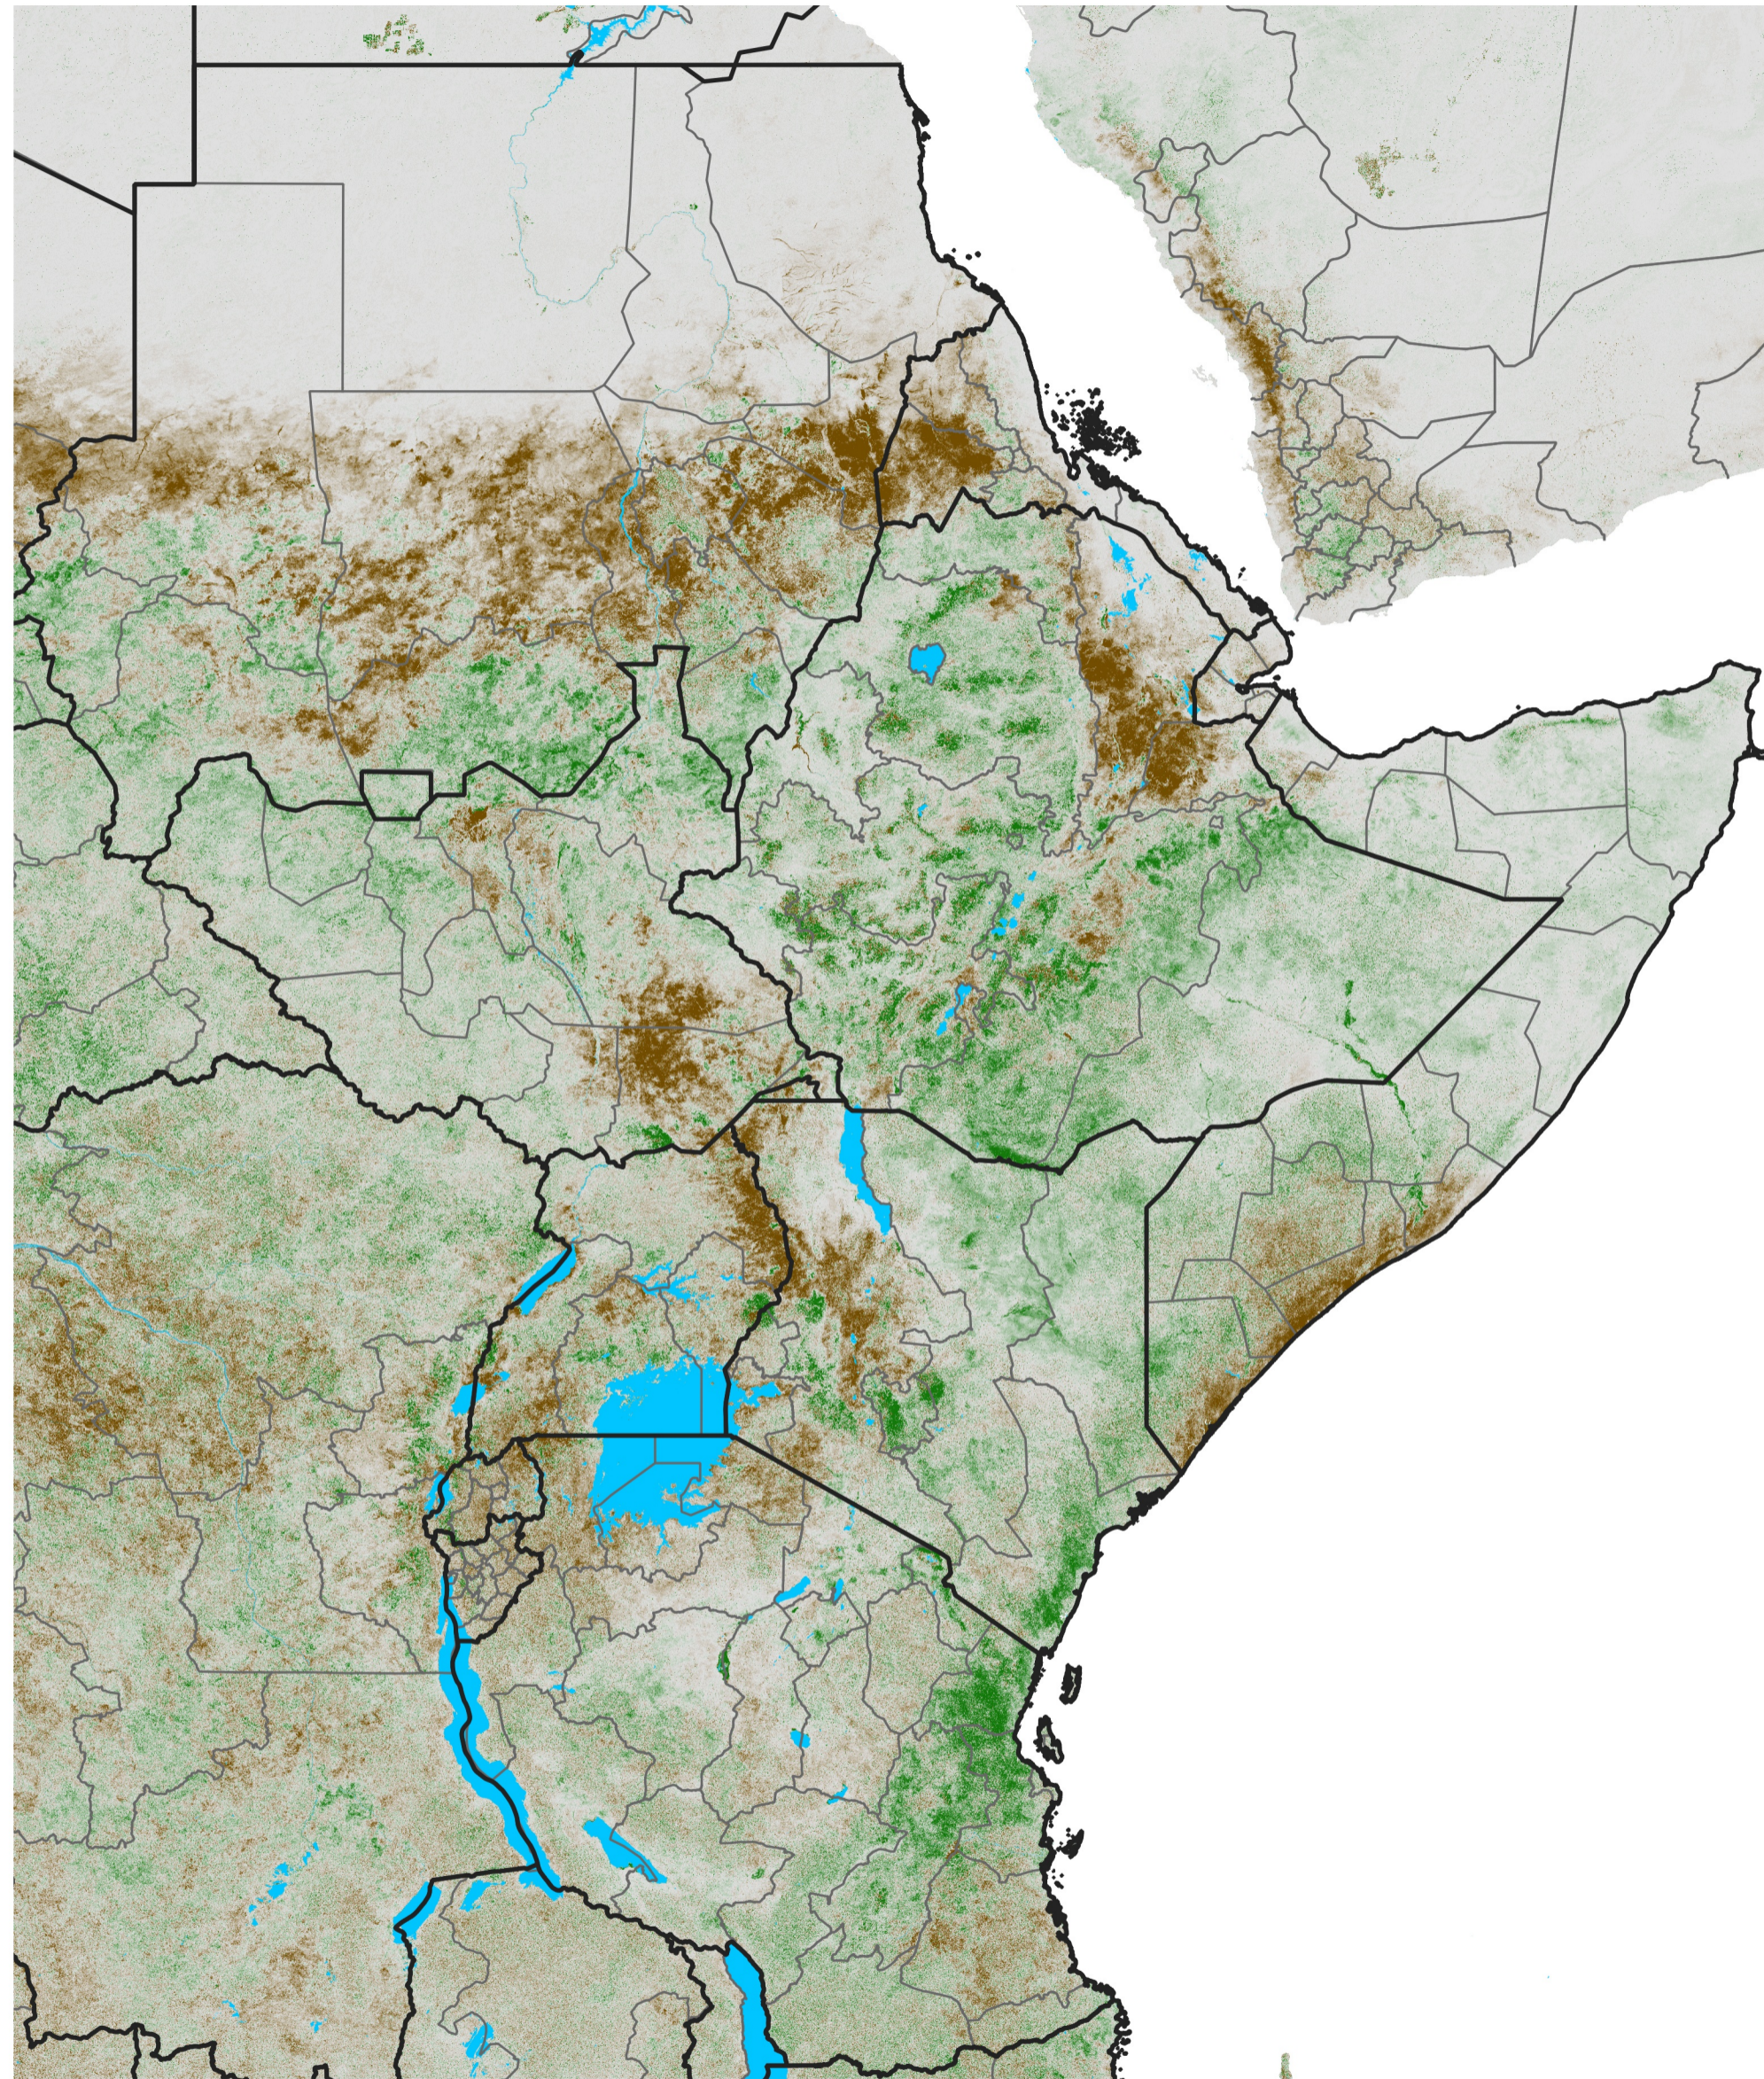

# East Africa NDVI Difference

2023 minus 2022

Period 47 / Aug 16 - 25, 2023

## NDVI Difference

< -0.3   -0.2   -0.1   -0.05   0.05   0.1   0.2   >0.3

Negative

No Difference

Positive