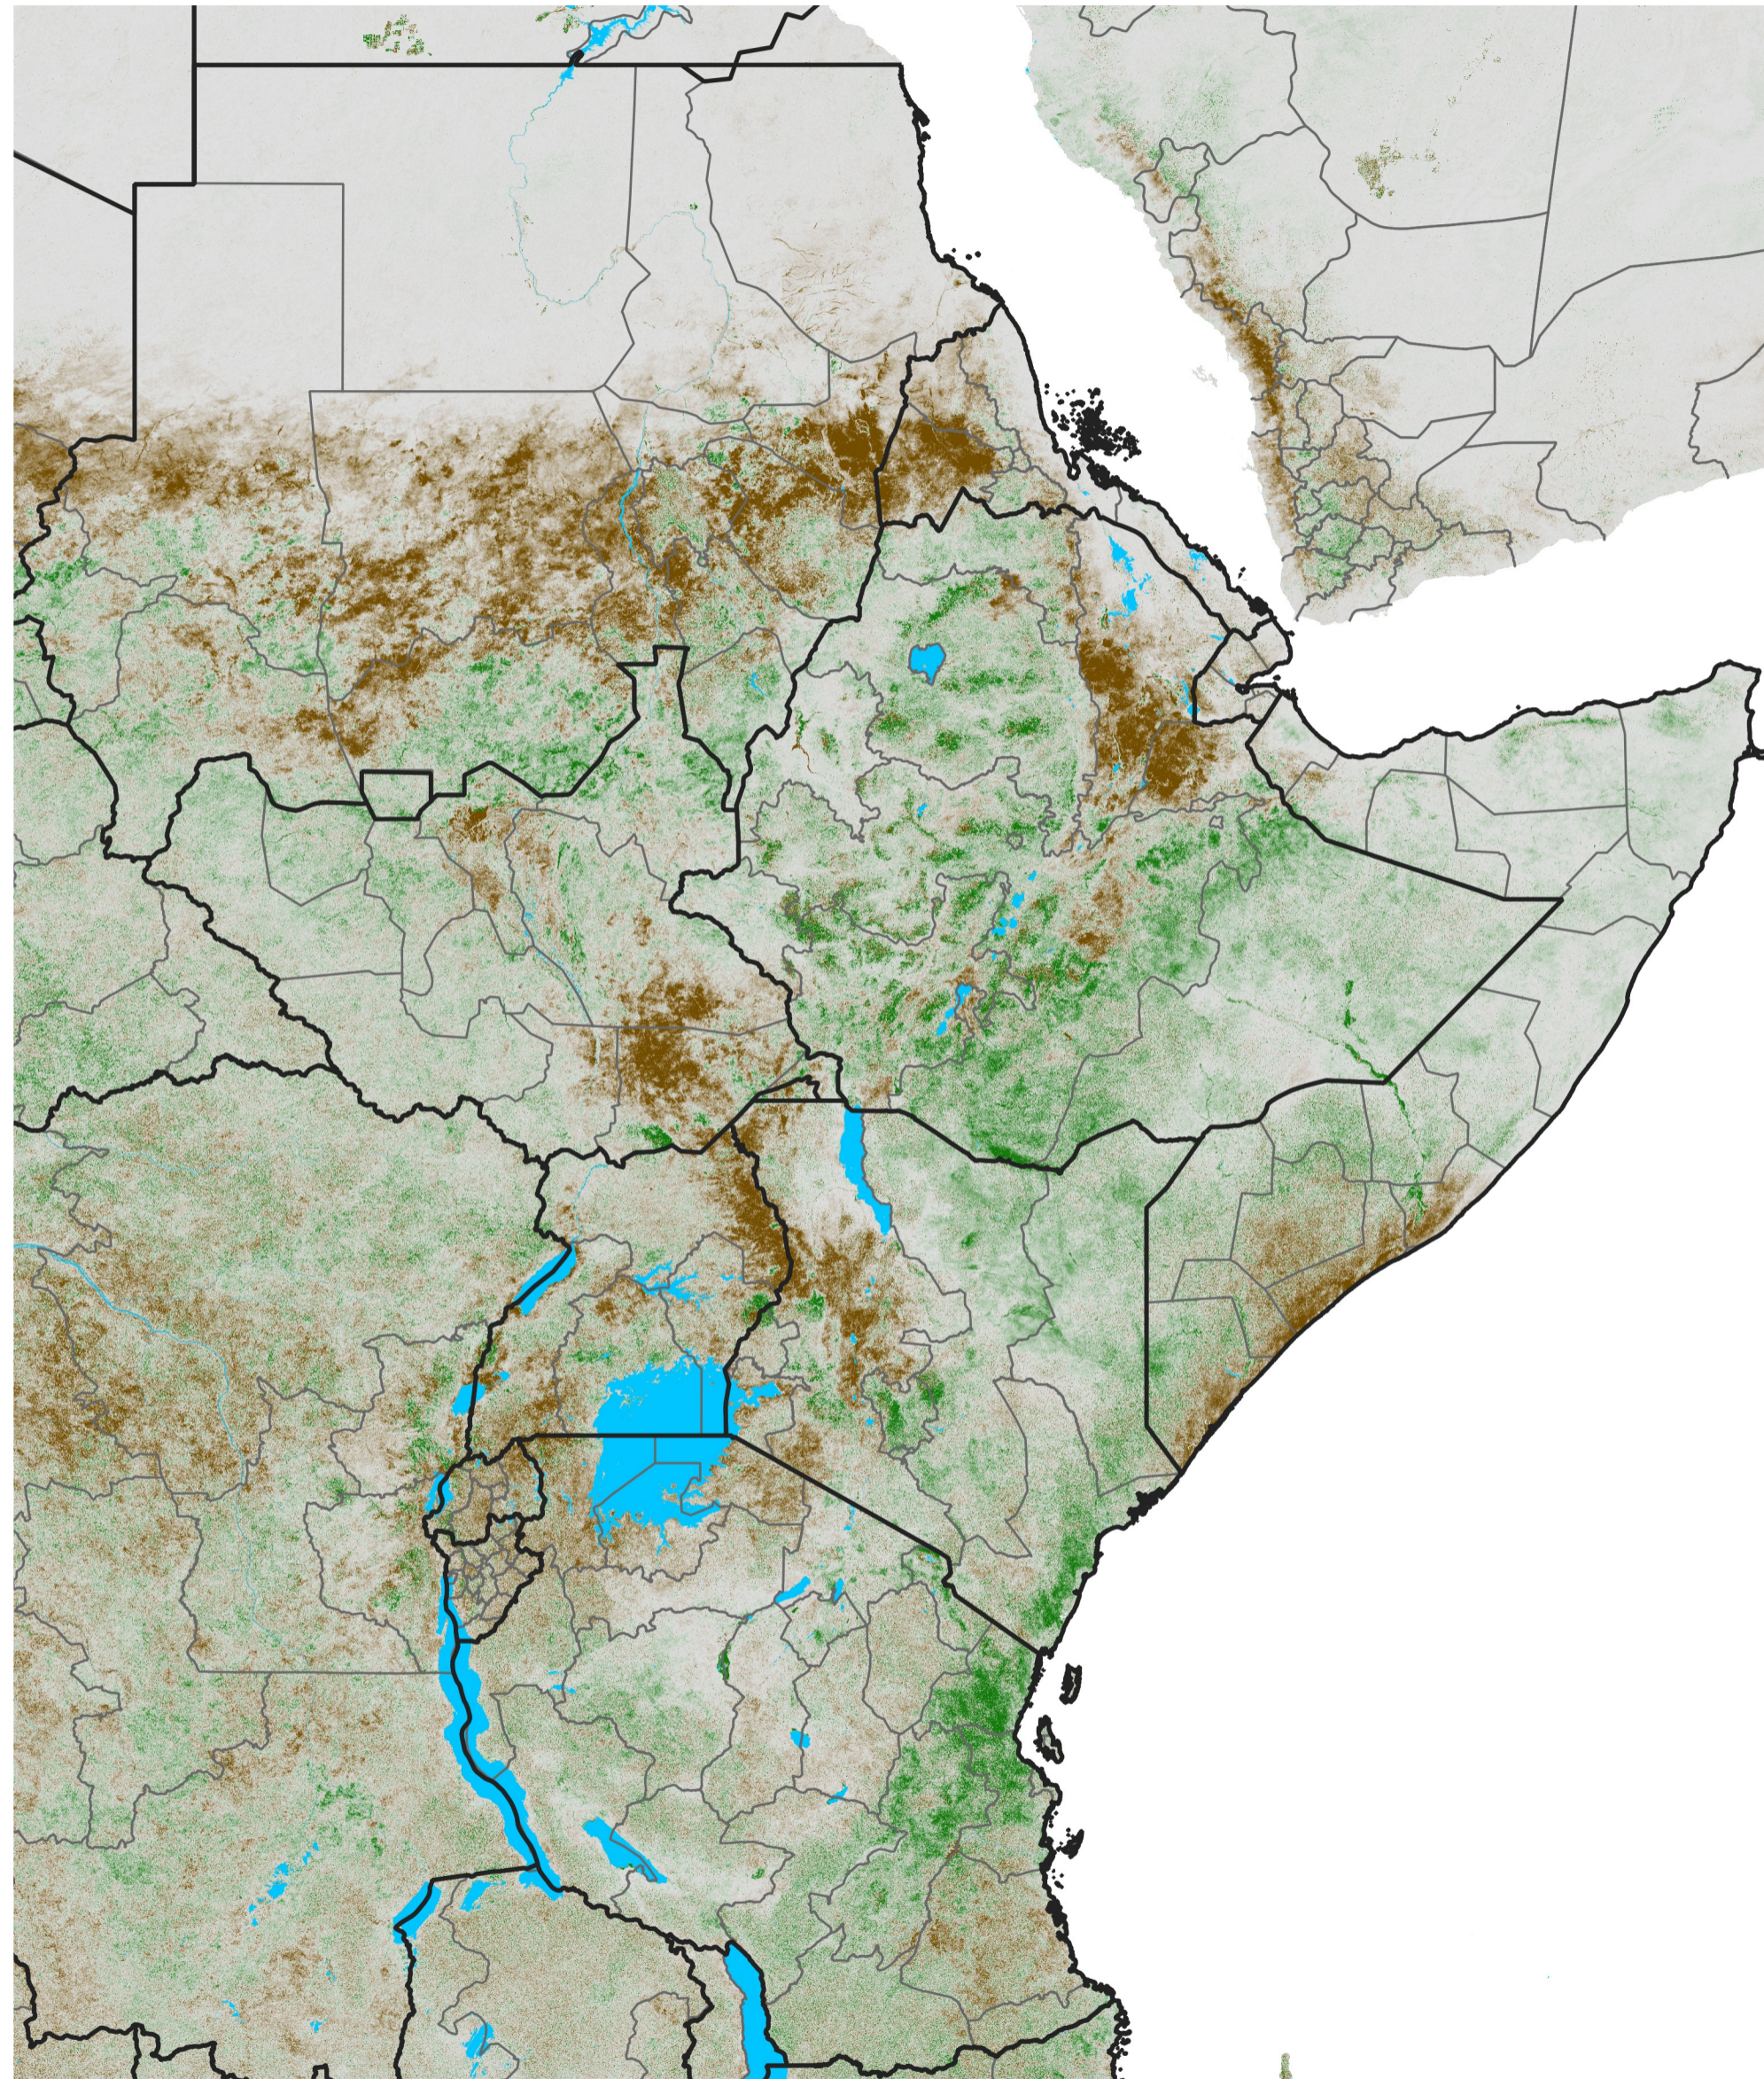

# East Africa NDVI Difference

2023 minus 2022

Period 48 / Aug 21 - 31, 2023

## NDVI Difference

< -0.3   -0.2   -0.1   -0.05   0.05   0.1   0.2   >0.3

Negative

No Difference

Positive