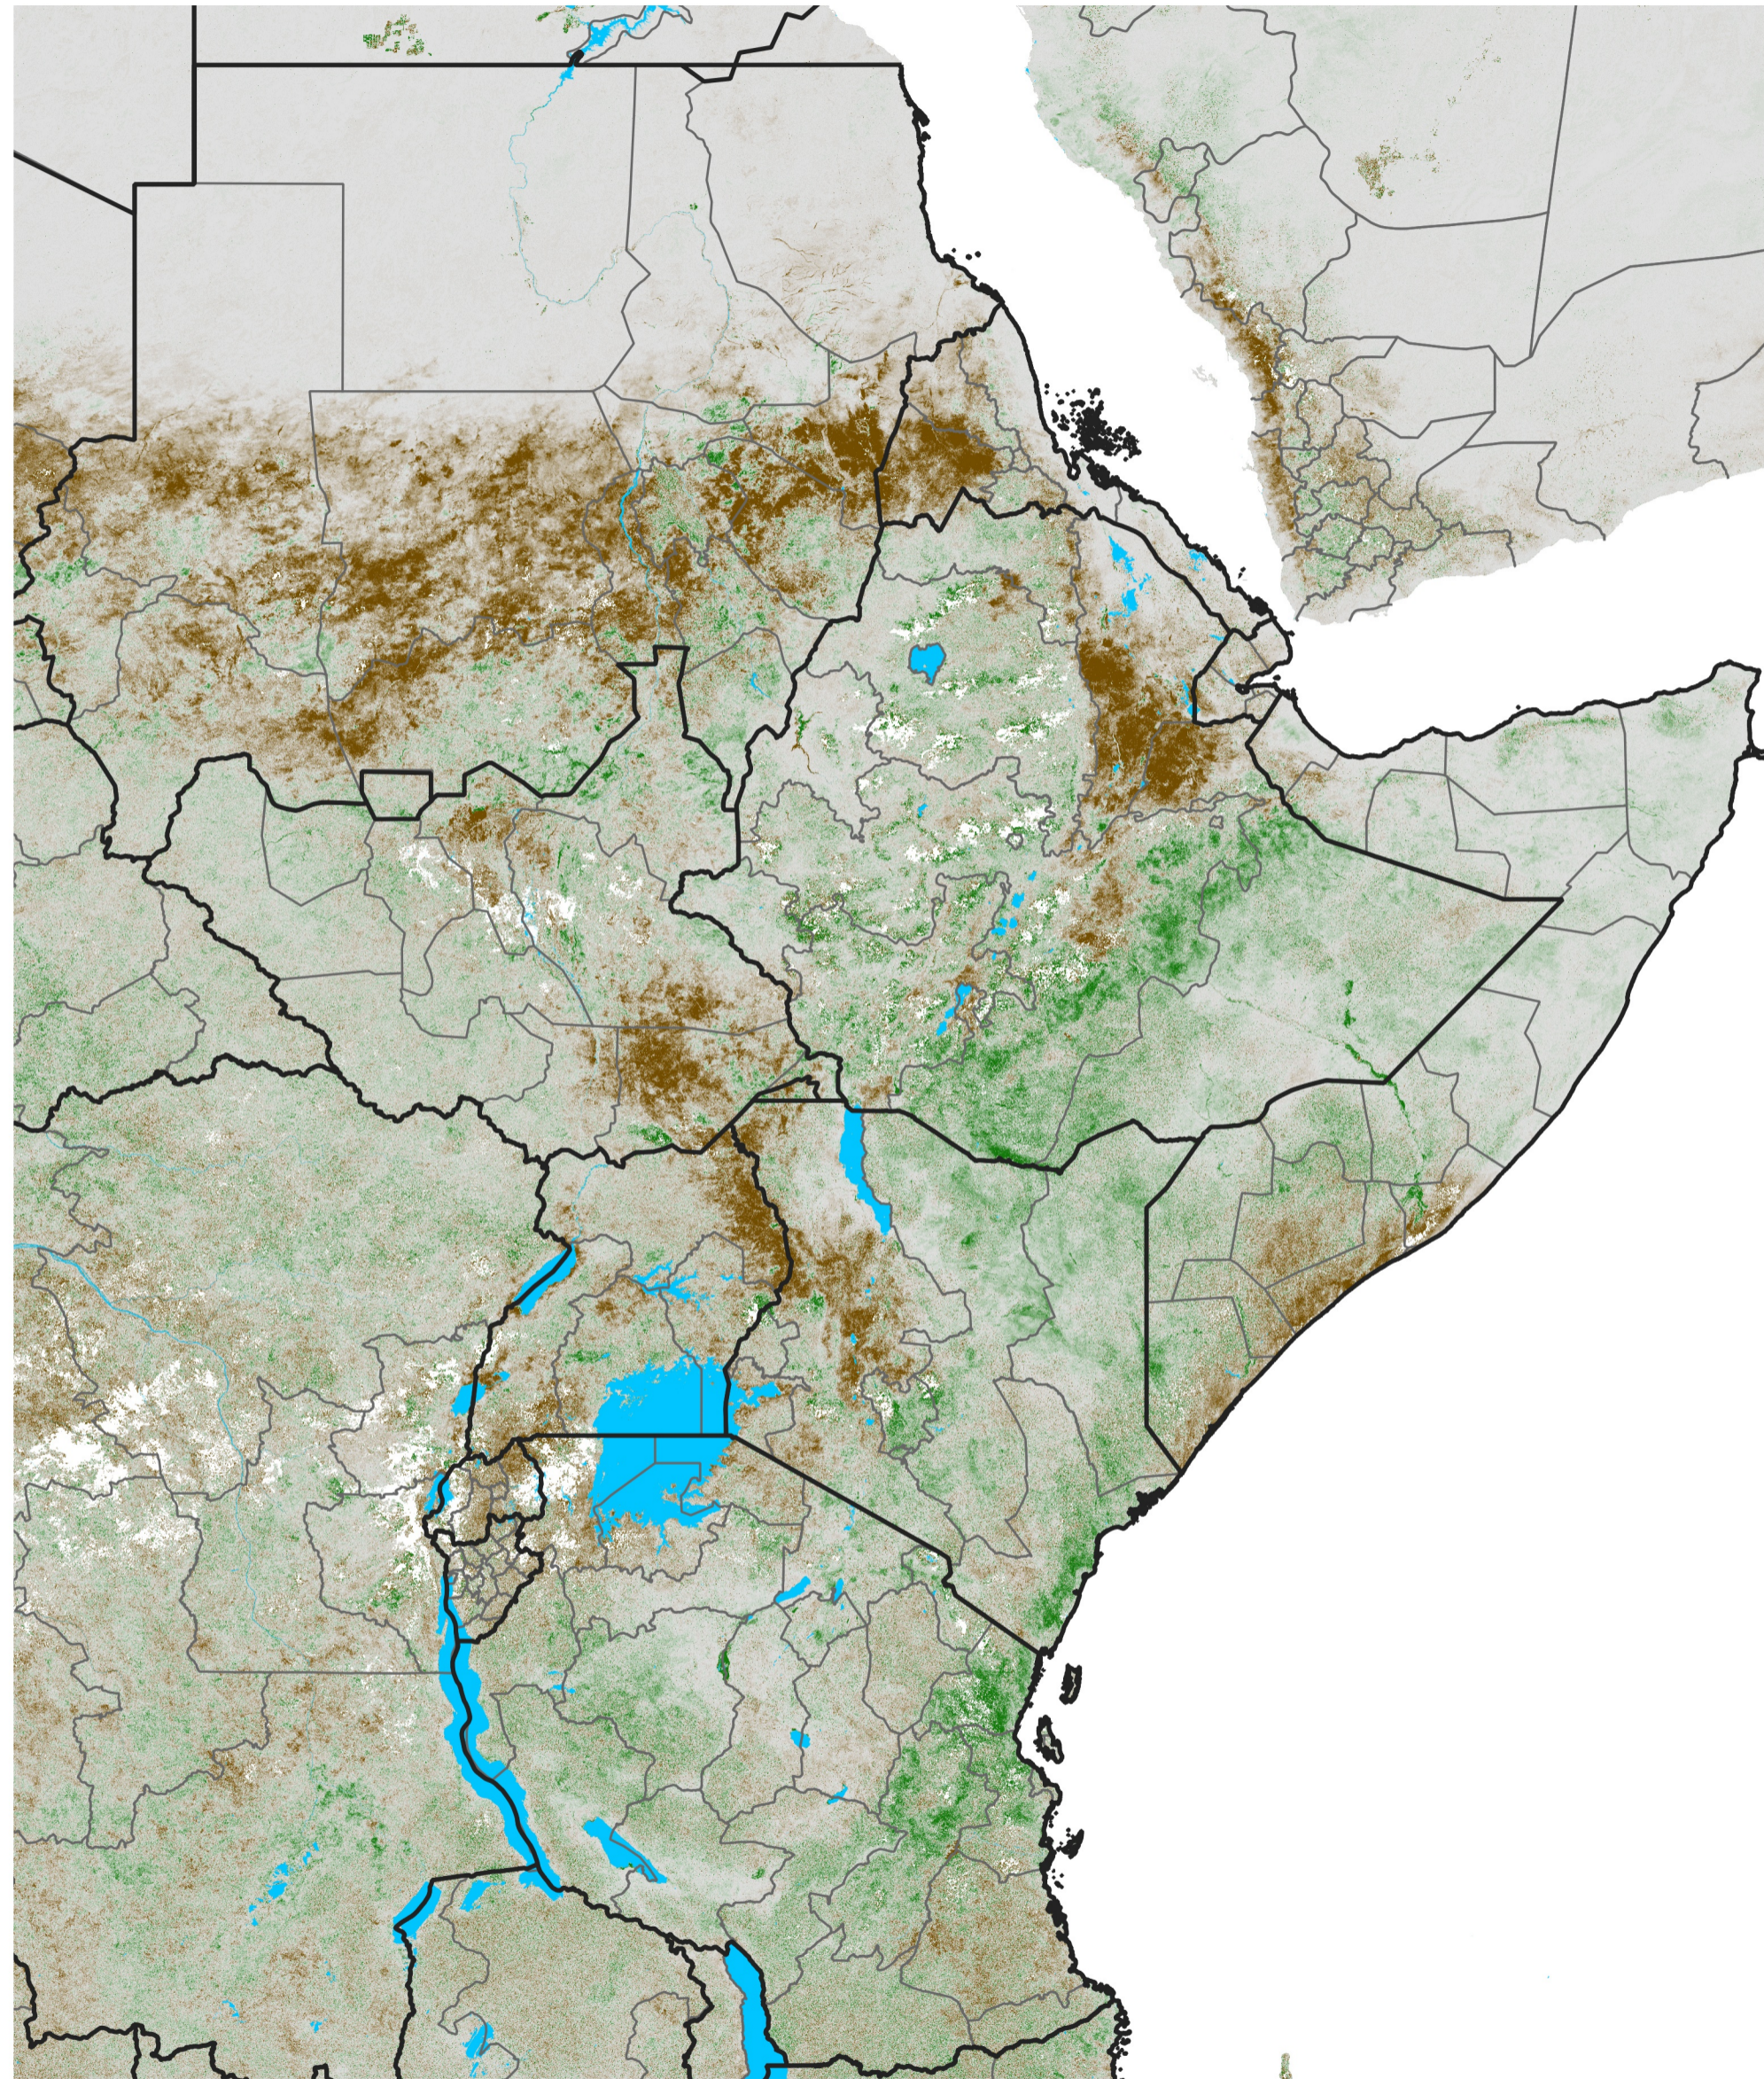

# East Africa NDVI Difference

2023 minus 2022

Period 50 / Sep 01 - 10, 2023

## NDVI Difference

< -0.3   -0.2   -0.1   -0.05   0.05   0.1   0.2   >0.3

Negative

No Difference

Positive