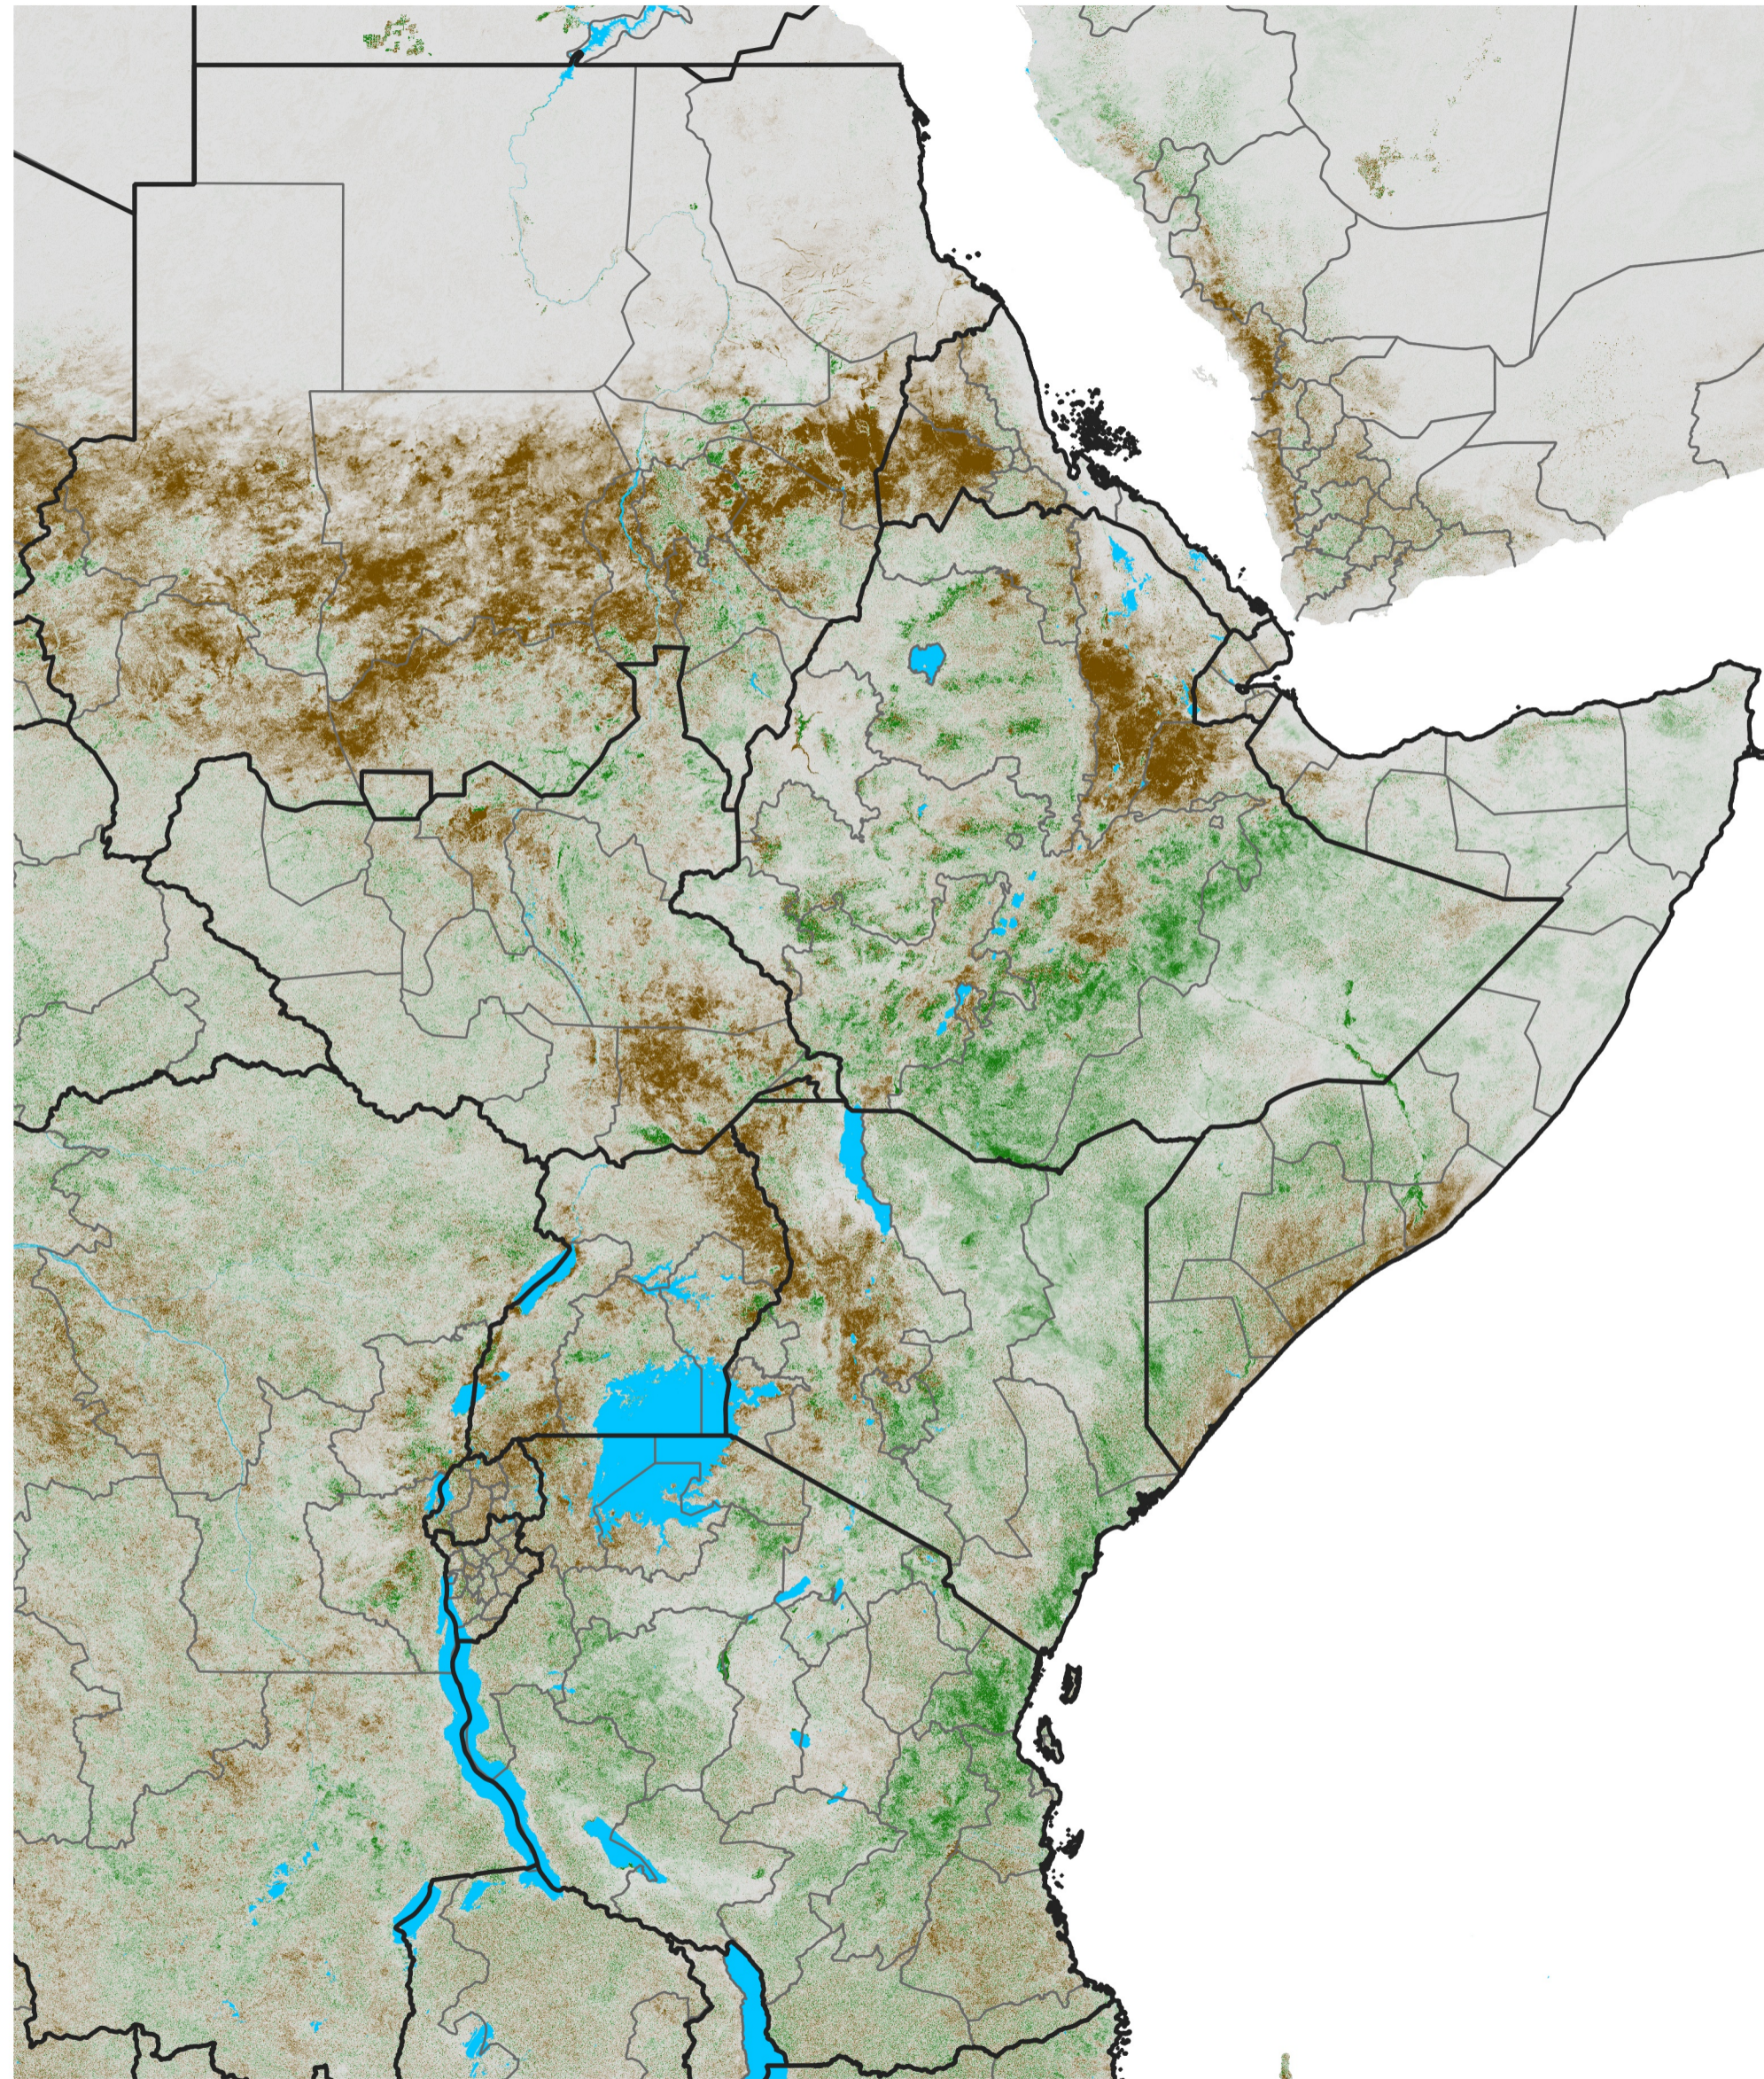

East Africa NDVI Difference

2023 minus 2022

Period 51 / Sep 06 - 15, 2023

NDVI Difference

< -0.3 -0.2 -0.1 -0.05 0.05 0.1 0.2 >0.3

Negative

No Difference

Positive