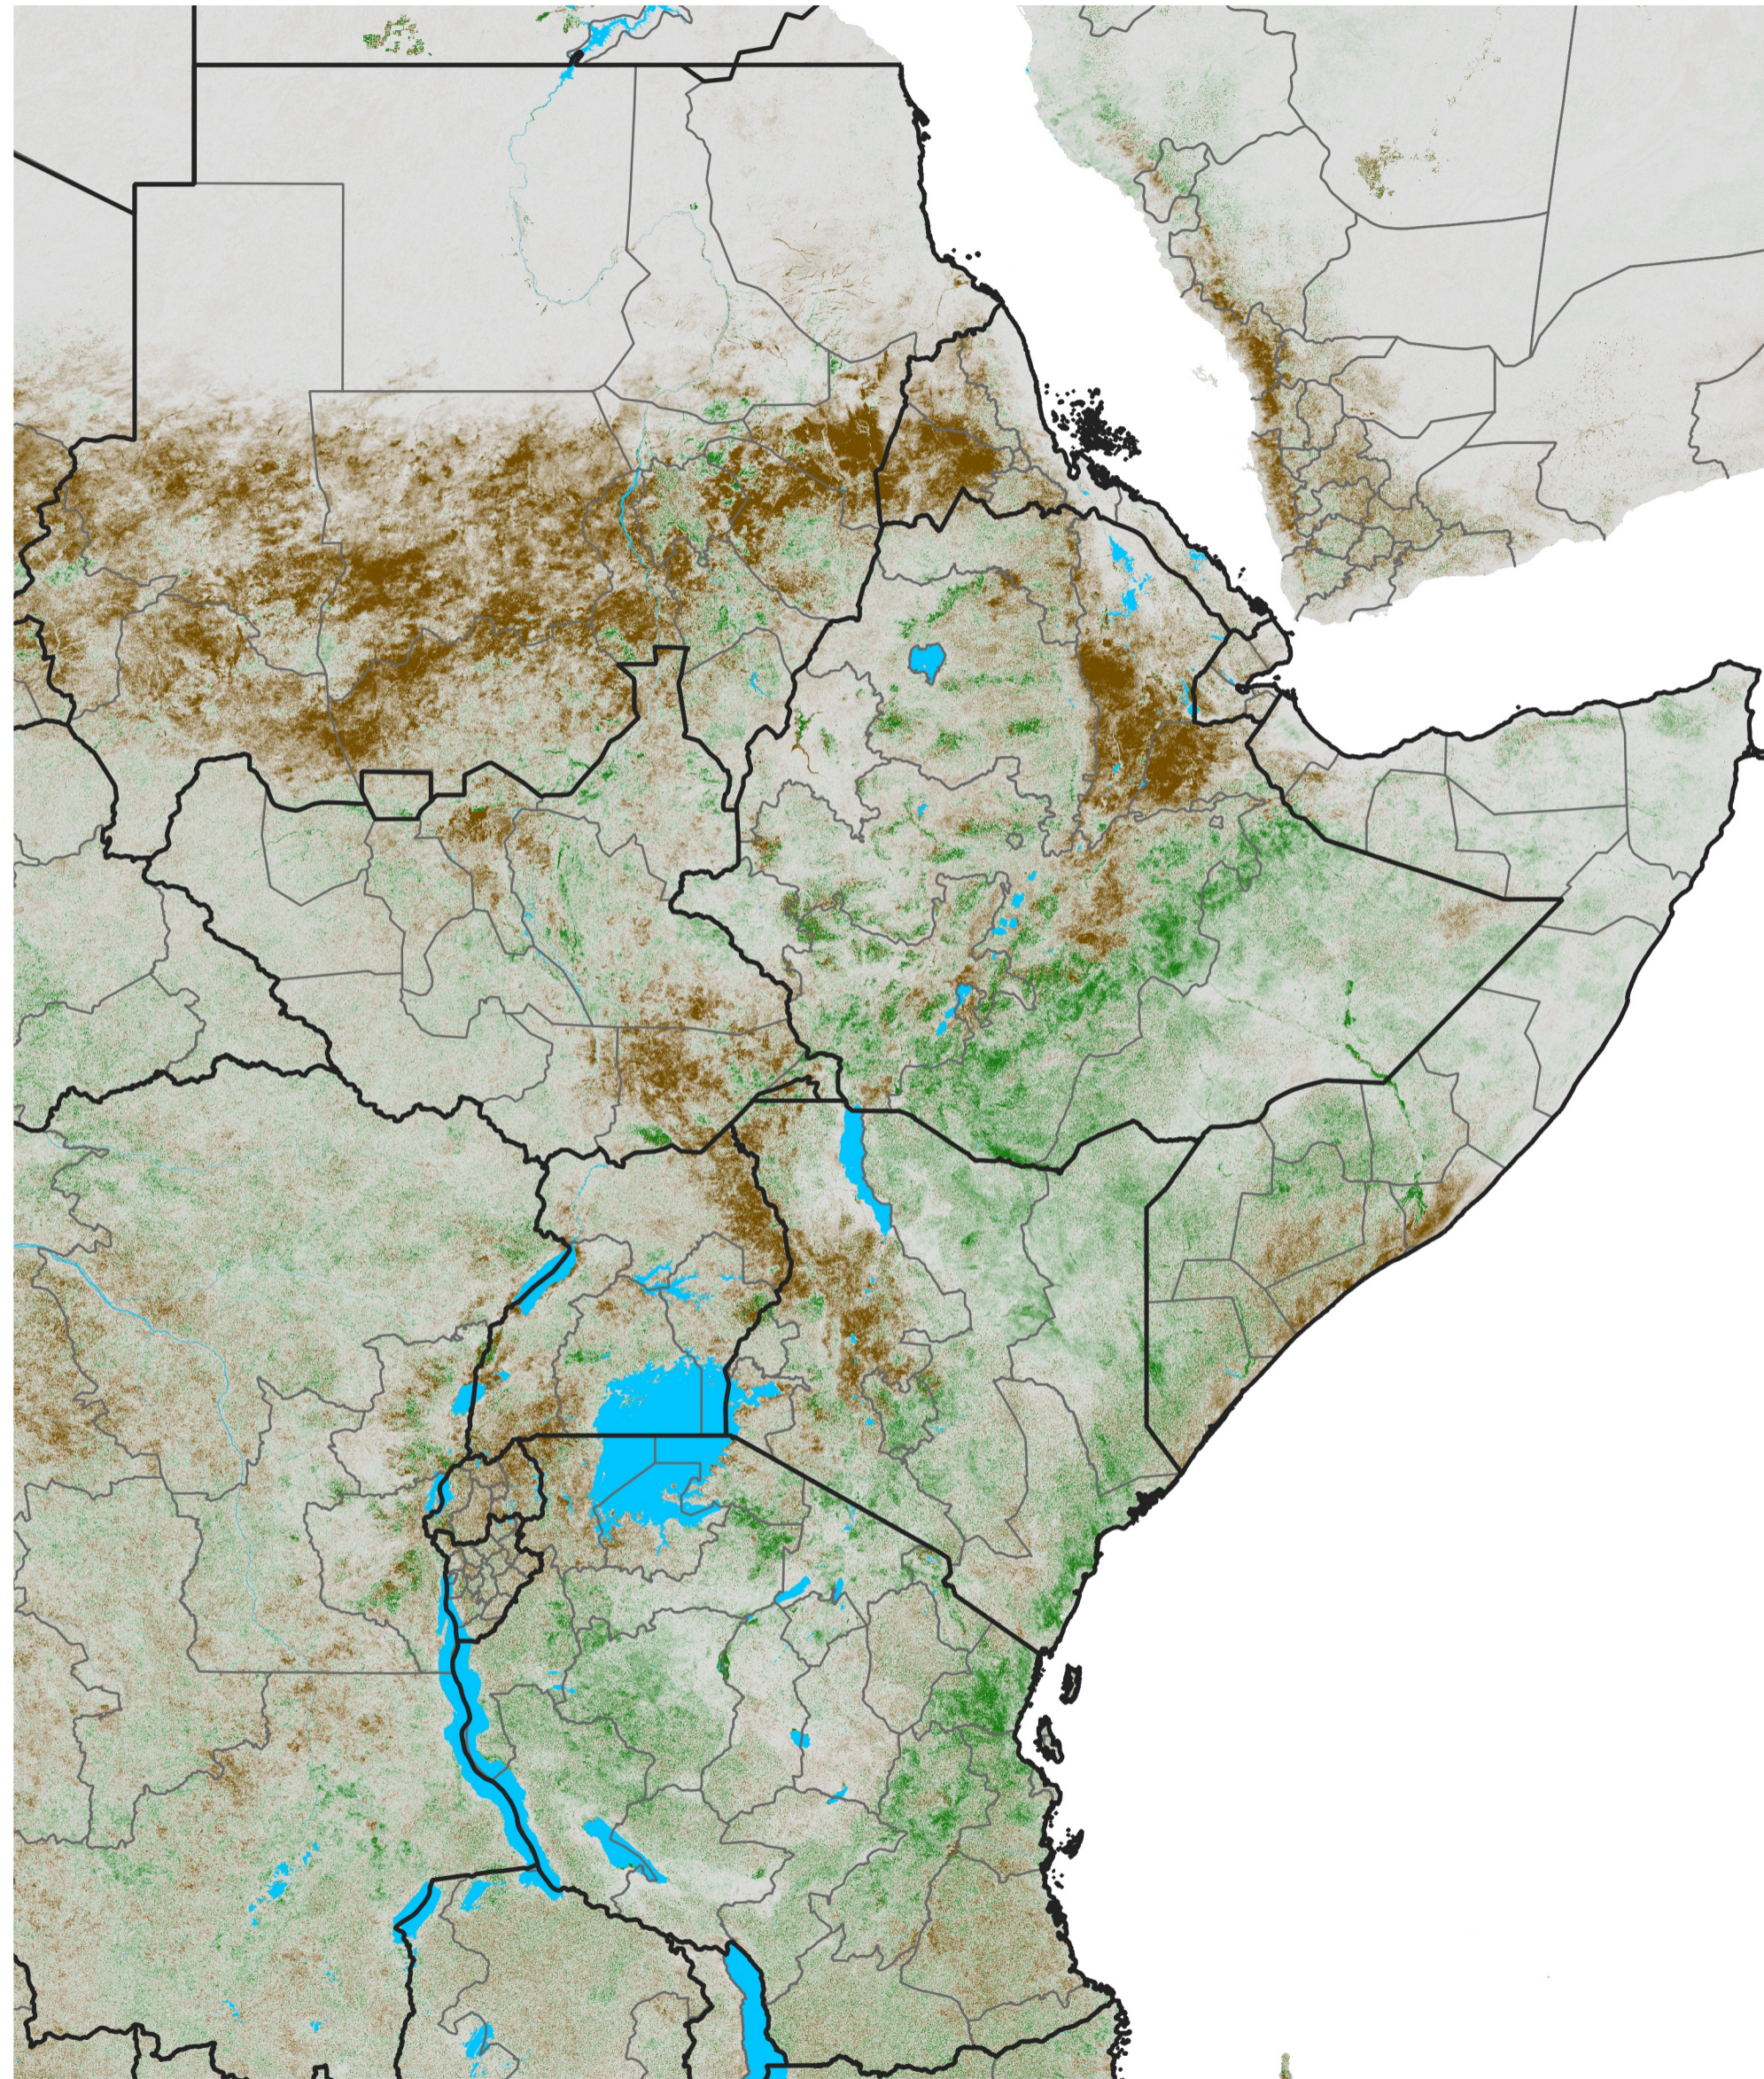

East Africa NDVI Difference

2023 minus 2022

Period 52 / Sep 11 - 20, 2023

NDVI Difference

< -0.3 -0.2 -0.1 -0.05 0.05 0.1 0.2 >0.3

Negative

No Difference

Positive