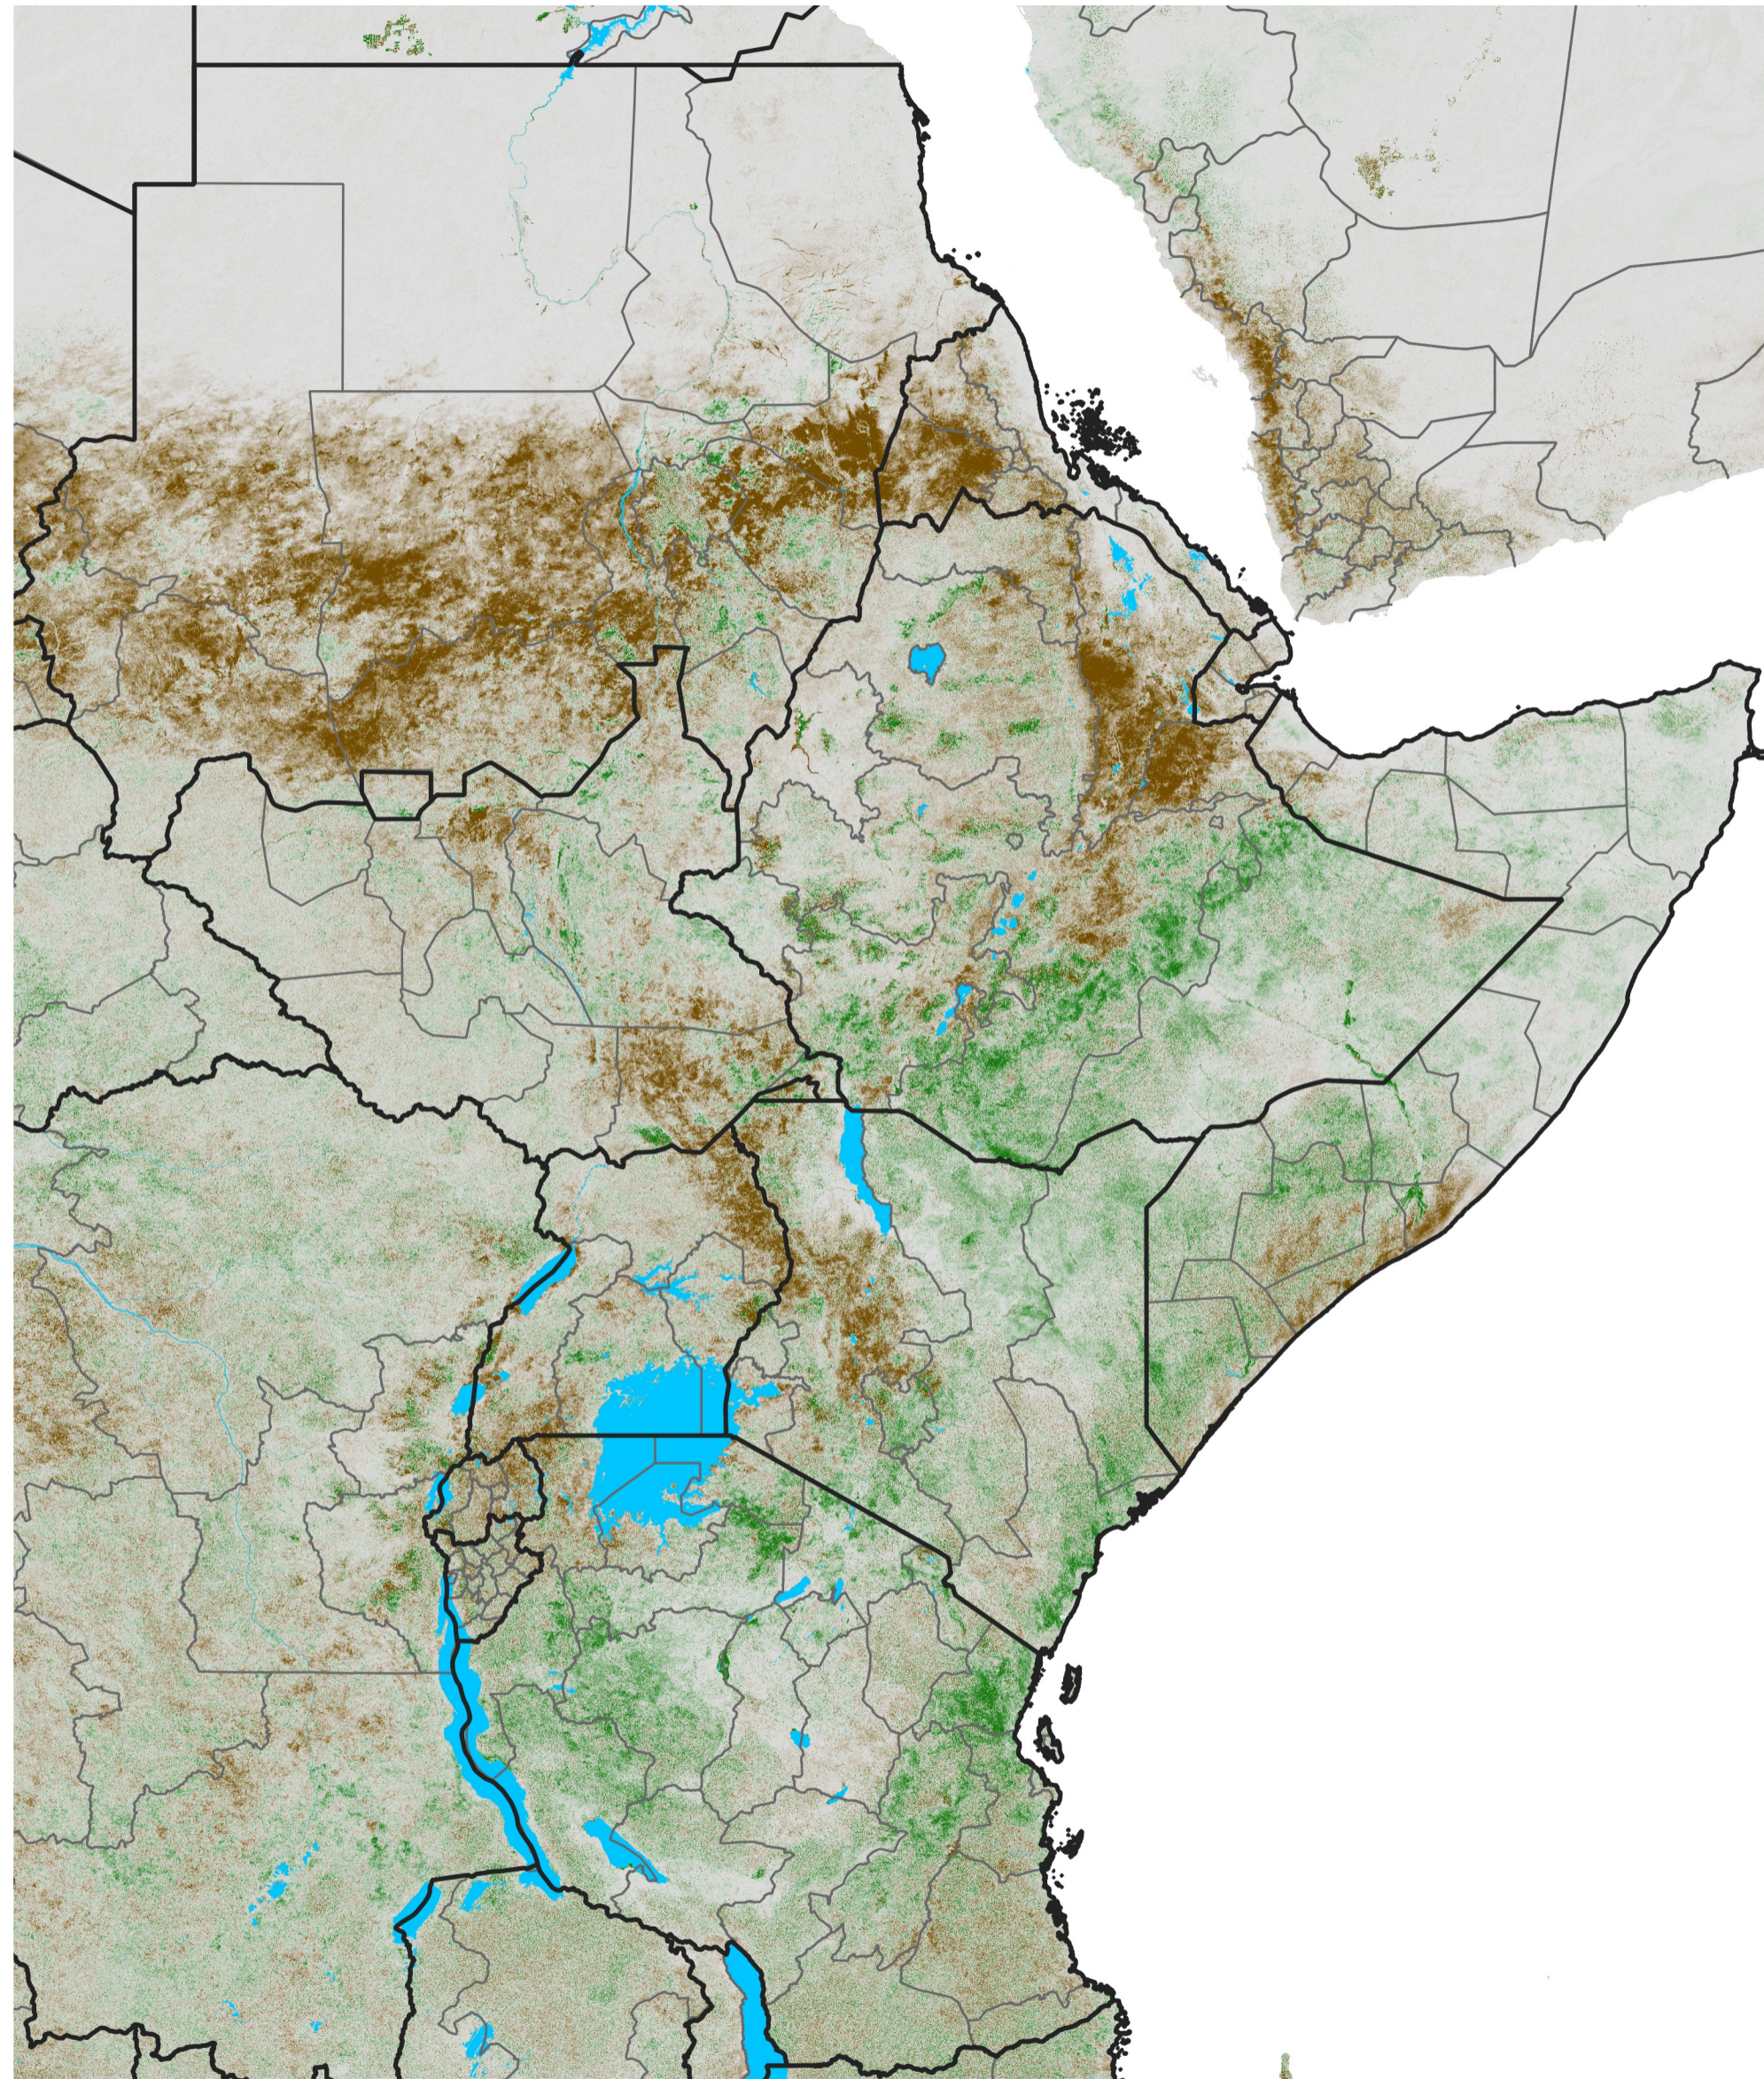

East Africa NDVI Difference

2023 minus 2022

Period 53 / Sep 16 - 25, 2023

NDVI Difference

< -0.3 -0.2 -0.1 -0.05 0.05 0.1 0.2 >0.3

Negative

No Difference

Positive