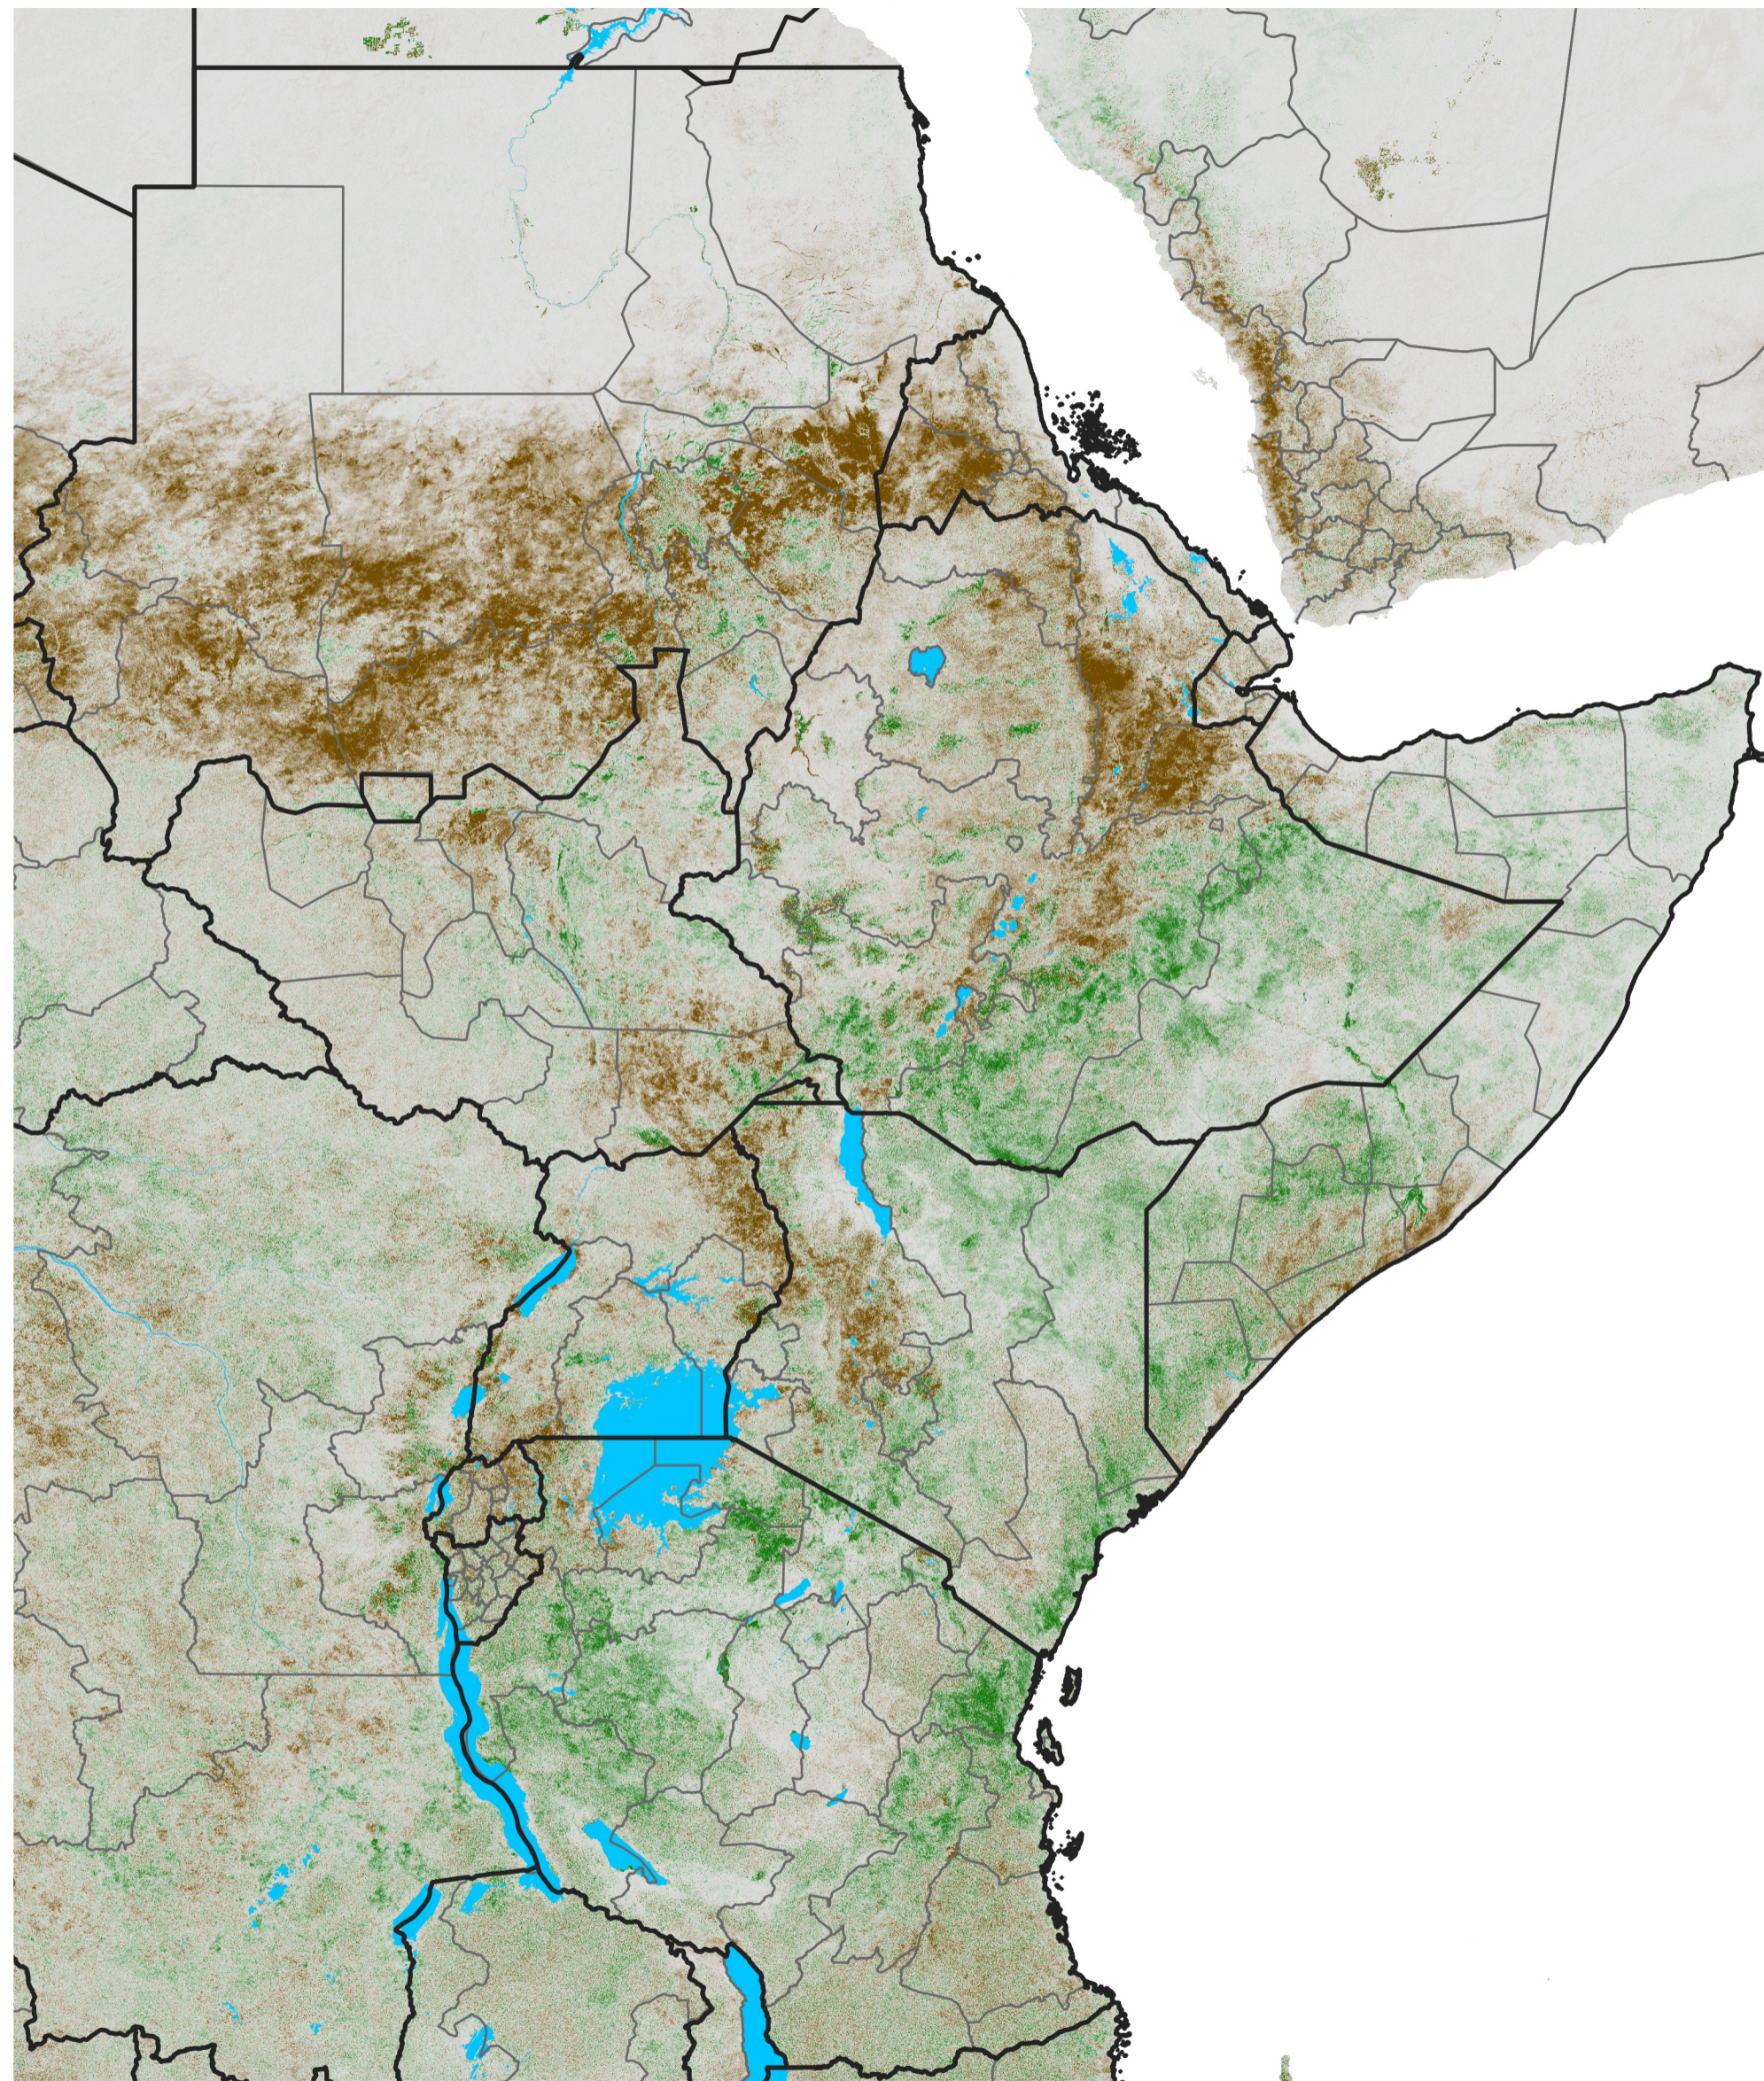

East Africa NDVI Difference

2023 minus 2022

Period 54 / Sep 21 - 30, 2023

NDVI Difference

< -0.3 -0.2 -0.1 -0.05 0.05 0.1 0.2 >0.3

Negative

No Difference

Positive