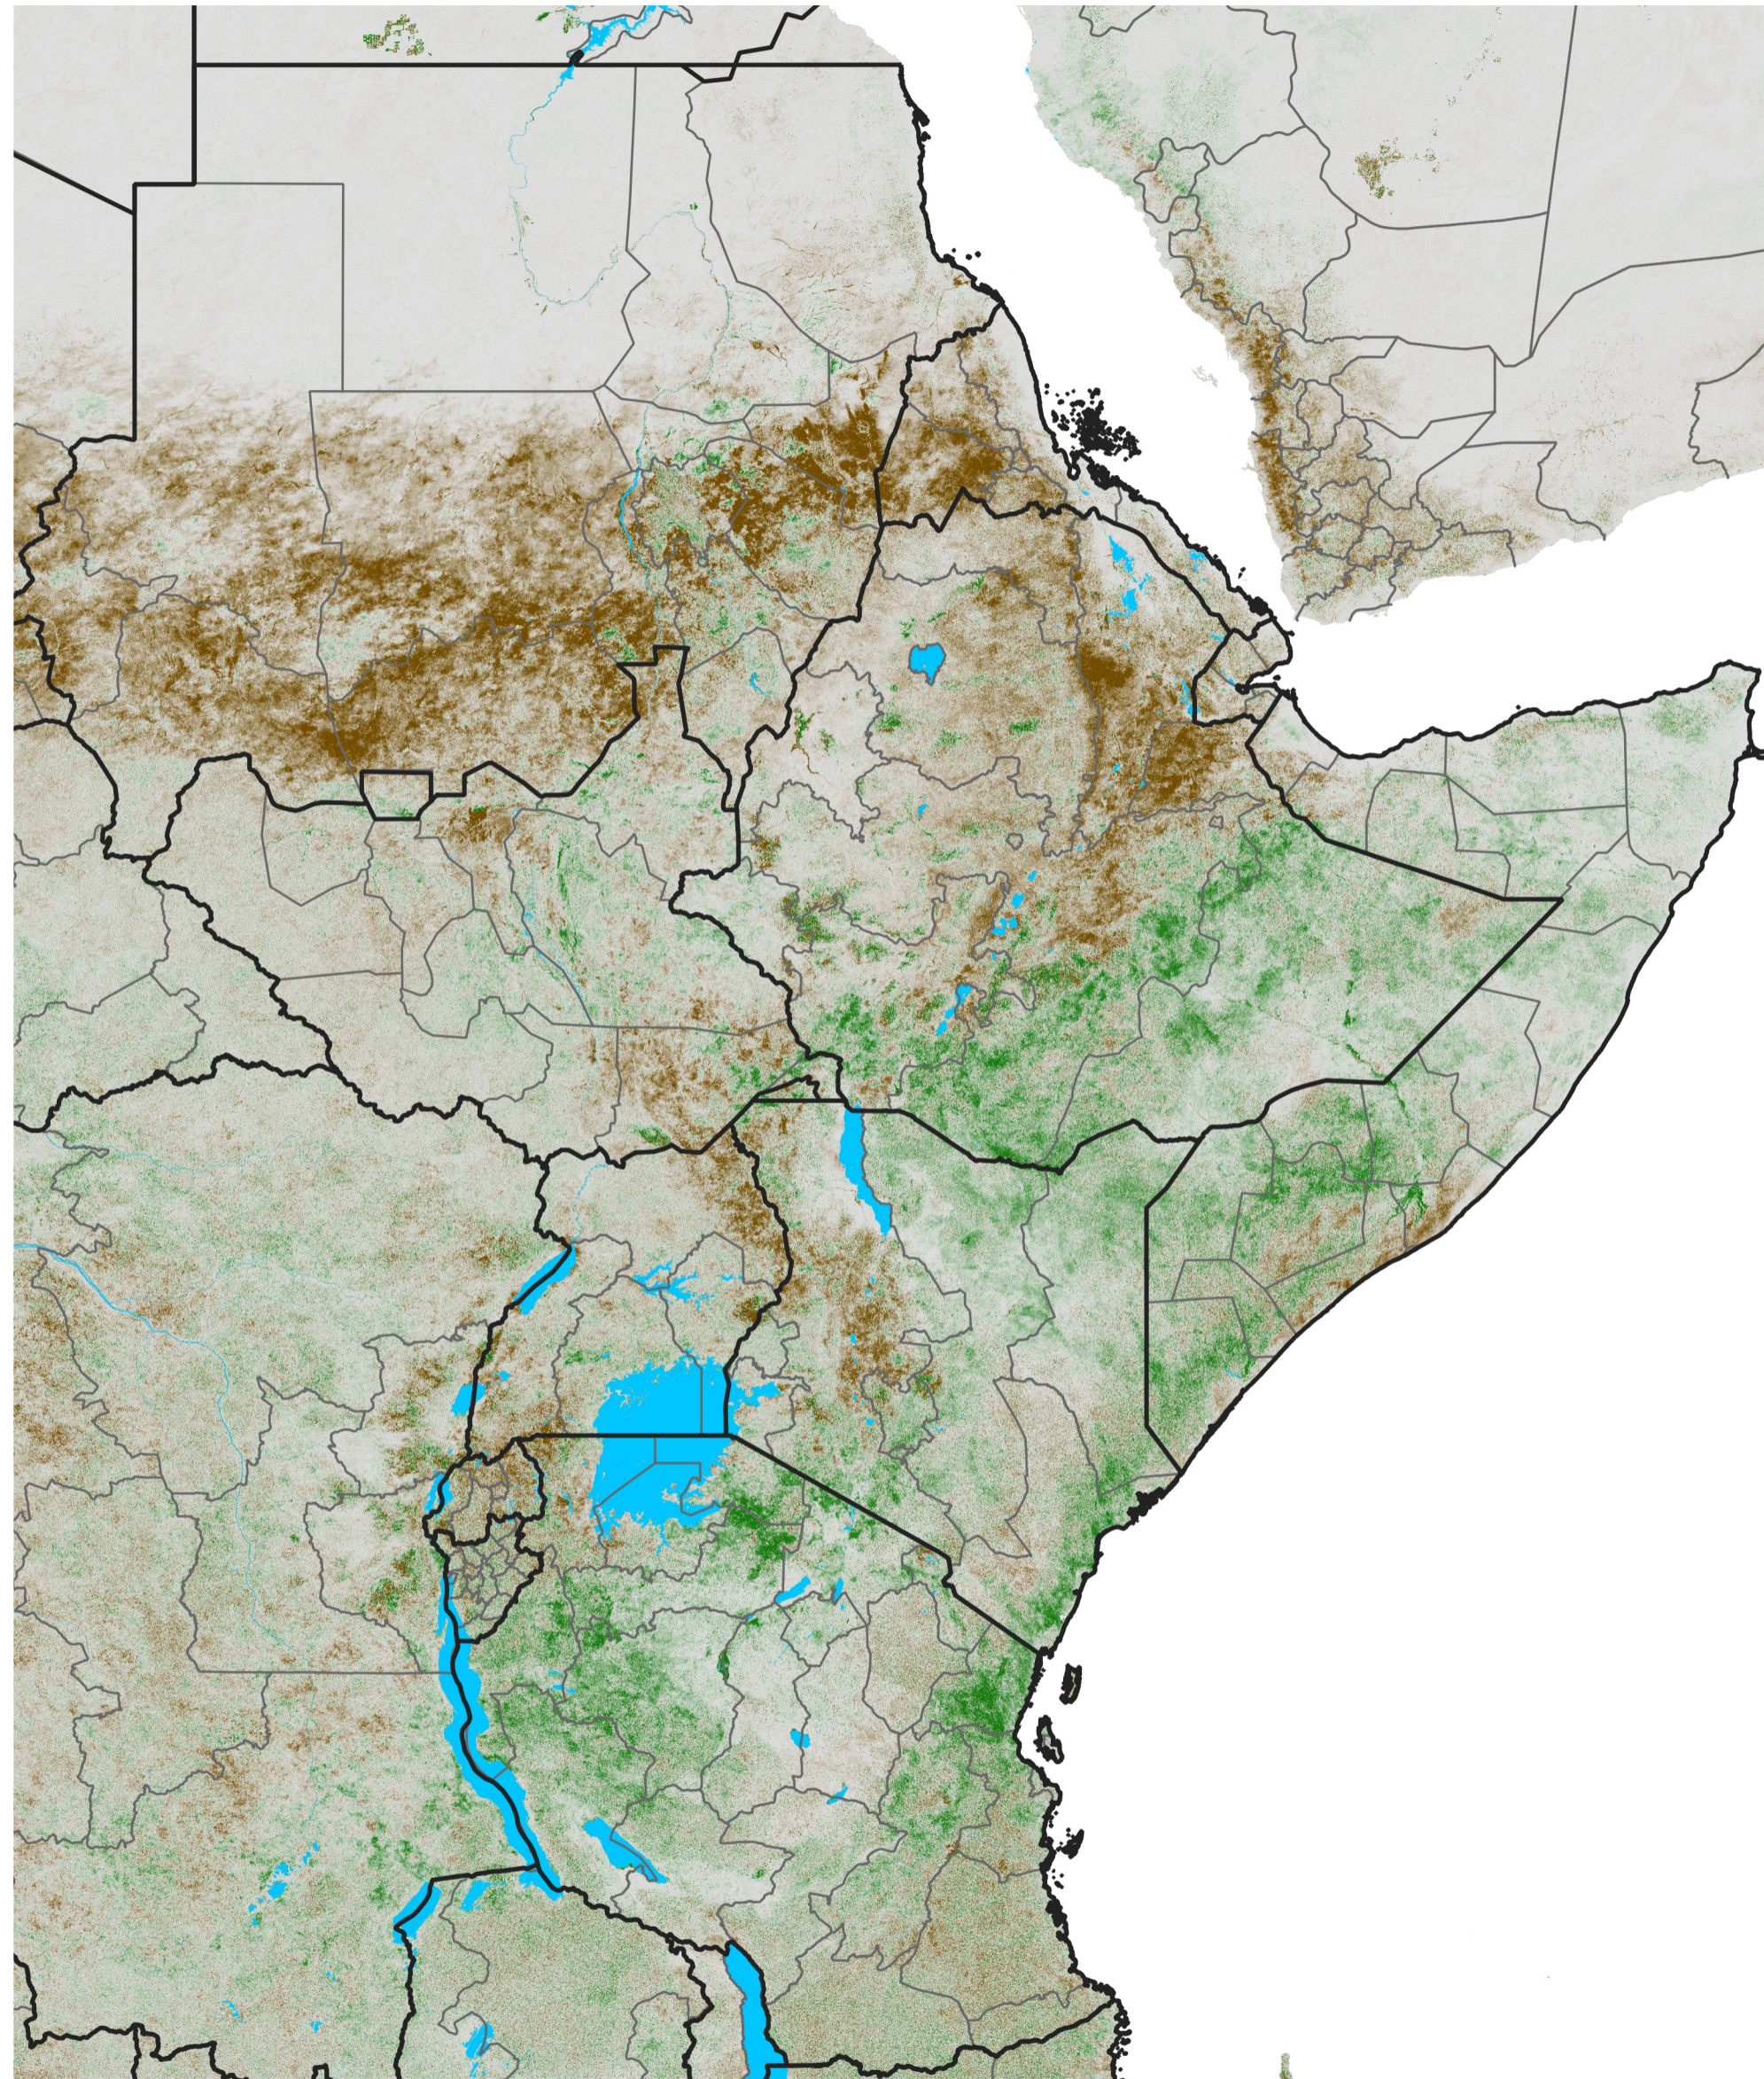

# East Africa NDVI Difference

2023 minus 2022

Period 55 / Sep 26 - Oct 05, 2023

## NDVI Difference

< -0.3   -0.2   -0.1   -0.05   0.05   0.1   0.2   >0.3

Negative

No Difference

Positive