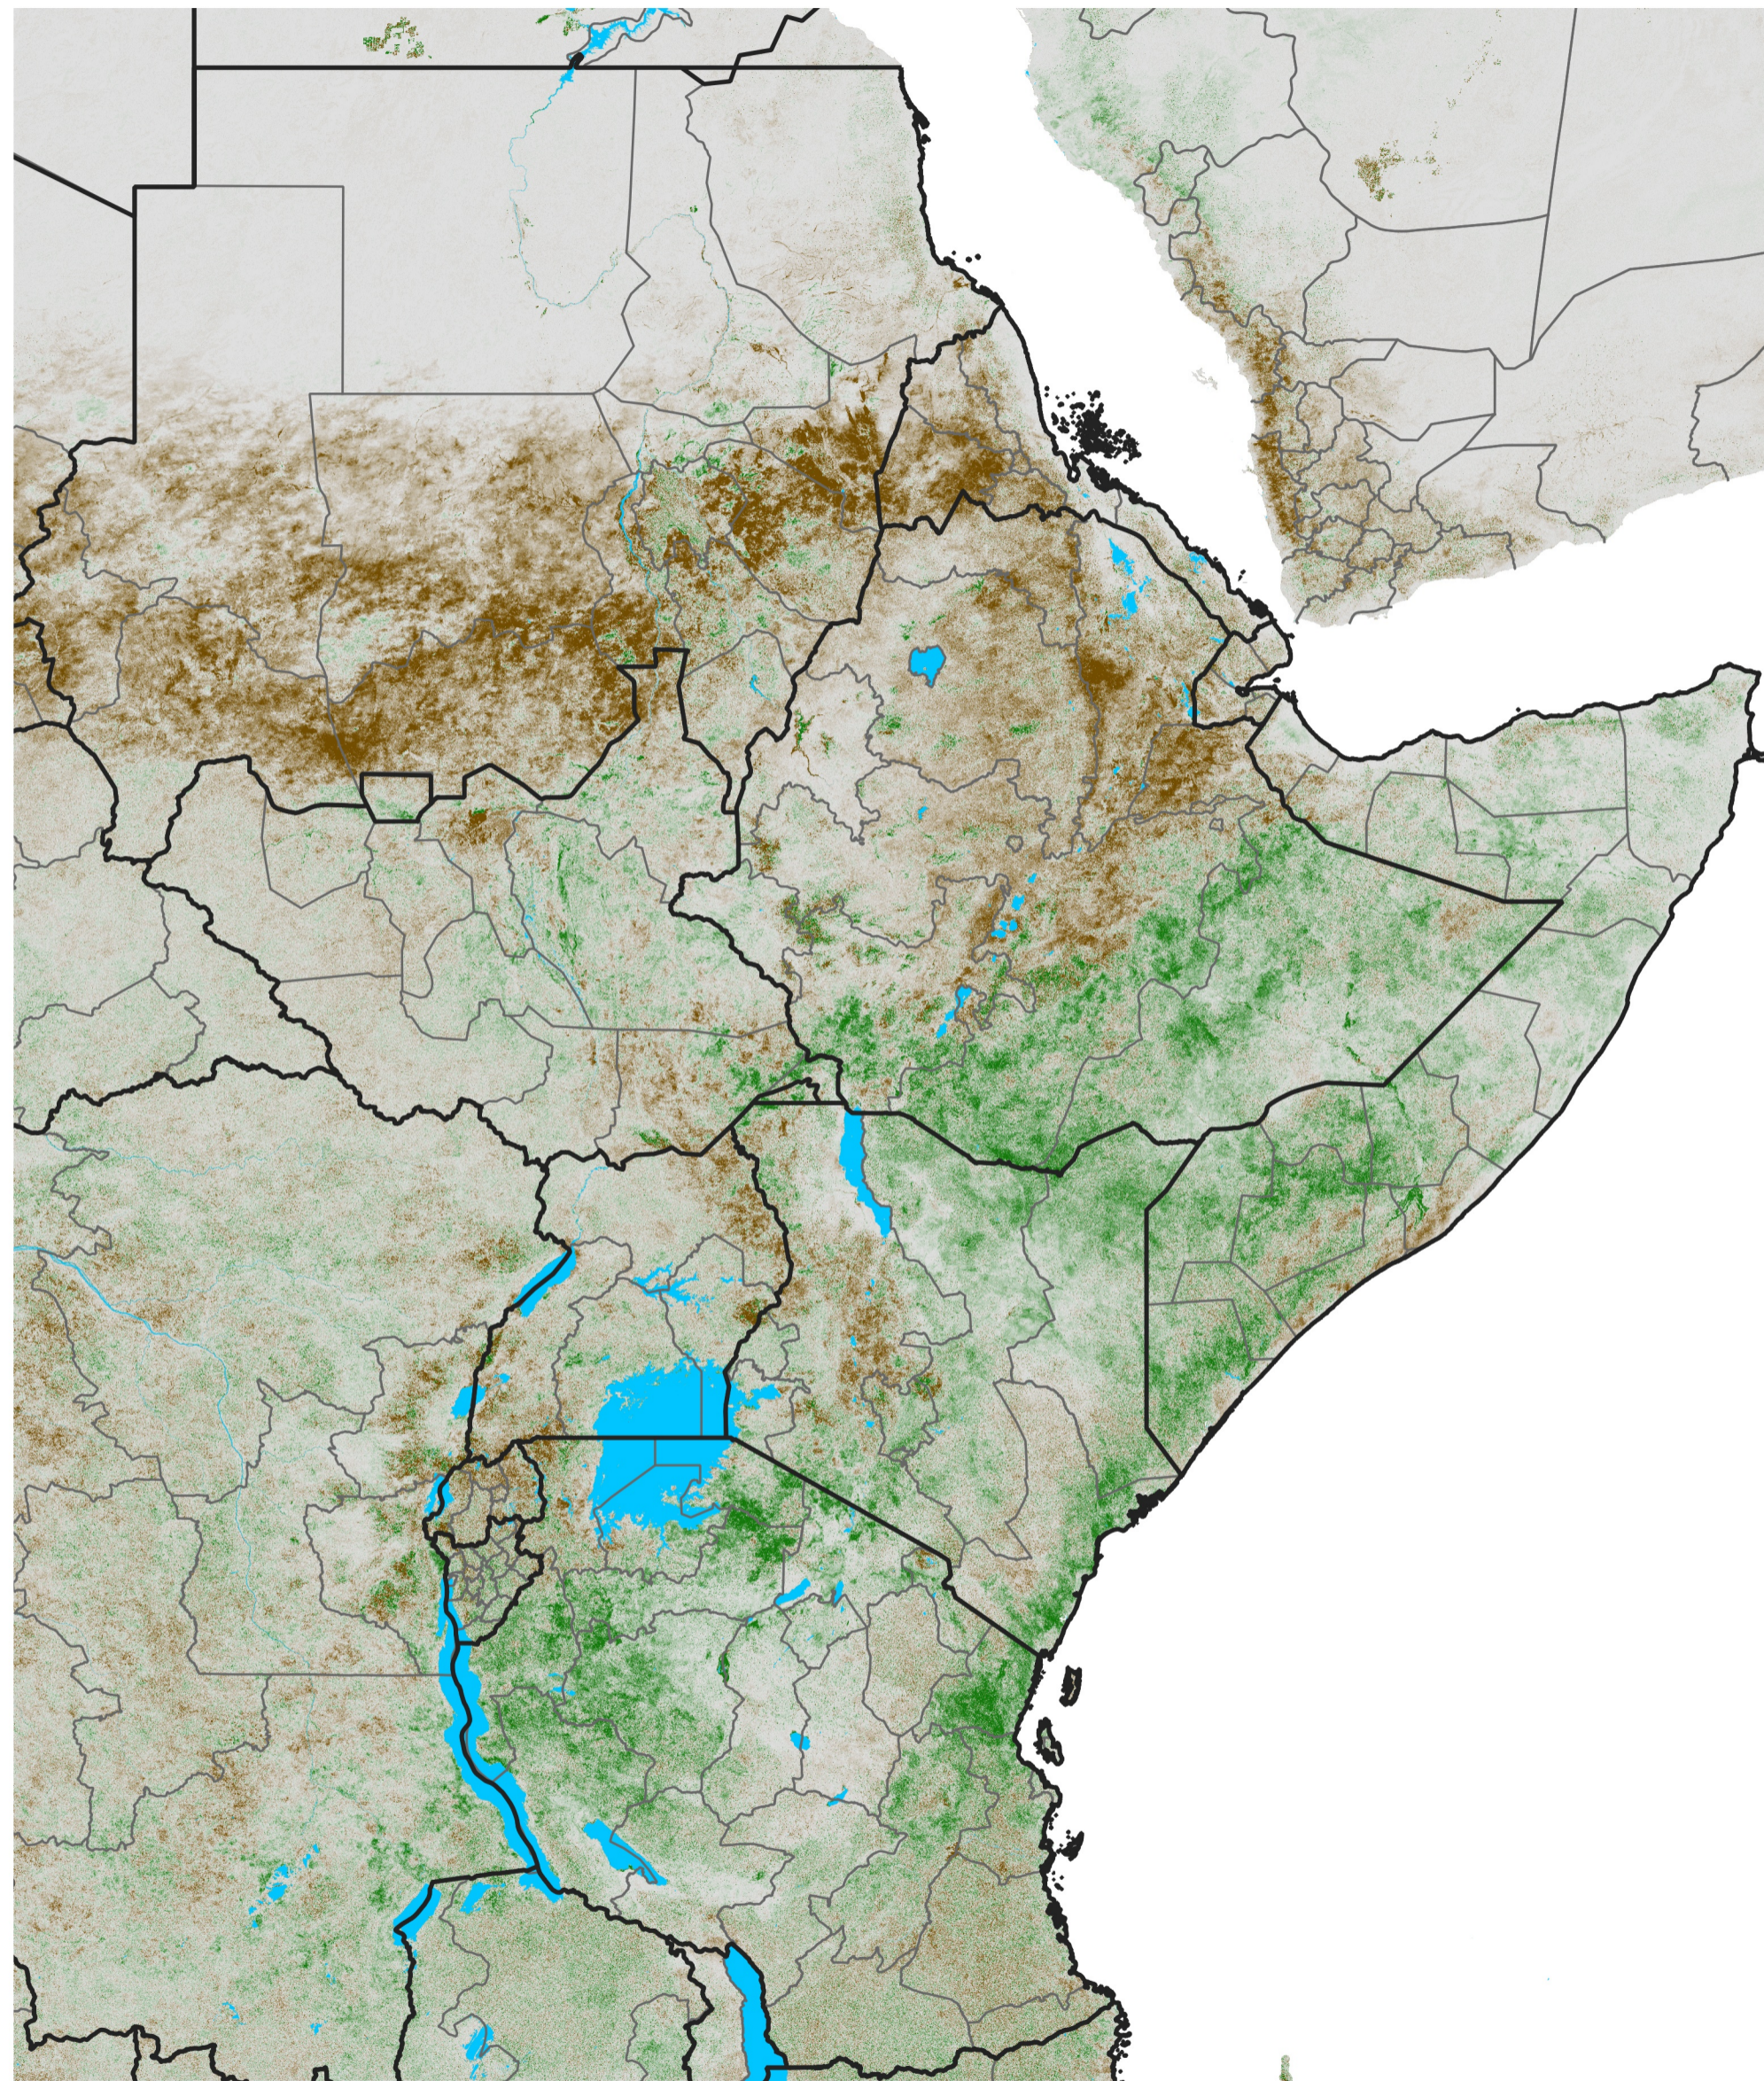

East Africa NDVI Difference

2023 minus 2022

Period 56 / Oct 01 - 10, 2023

NDVI Difference

< -0.3 -0.2 -0.1 -0.05 0.05 0.1 0.2 >0.3

Negative

No Difference

Positive