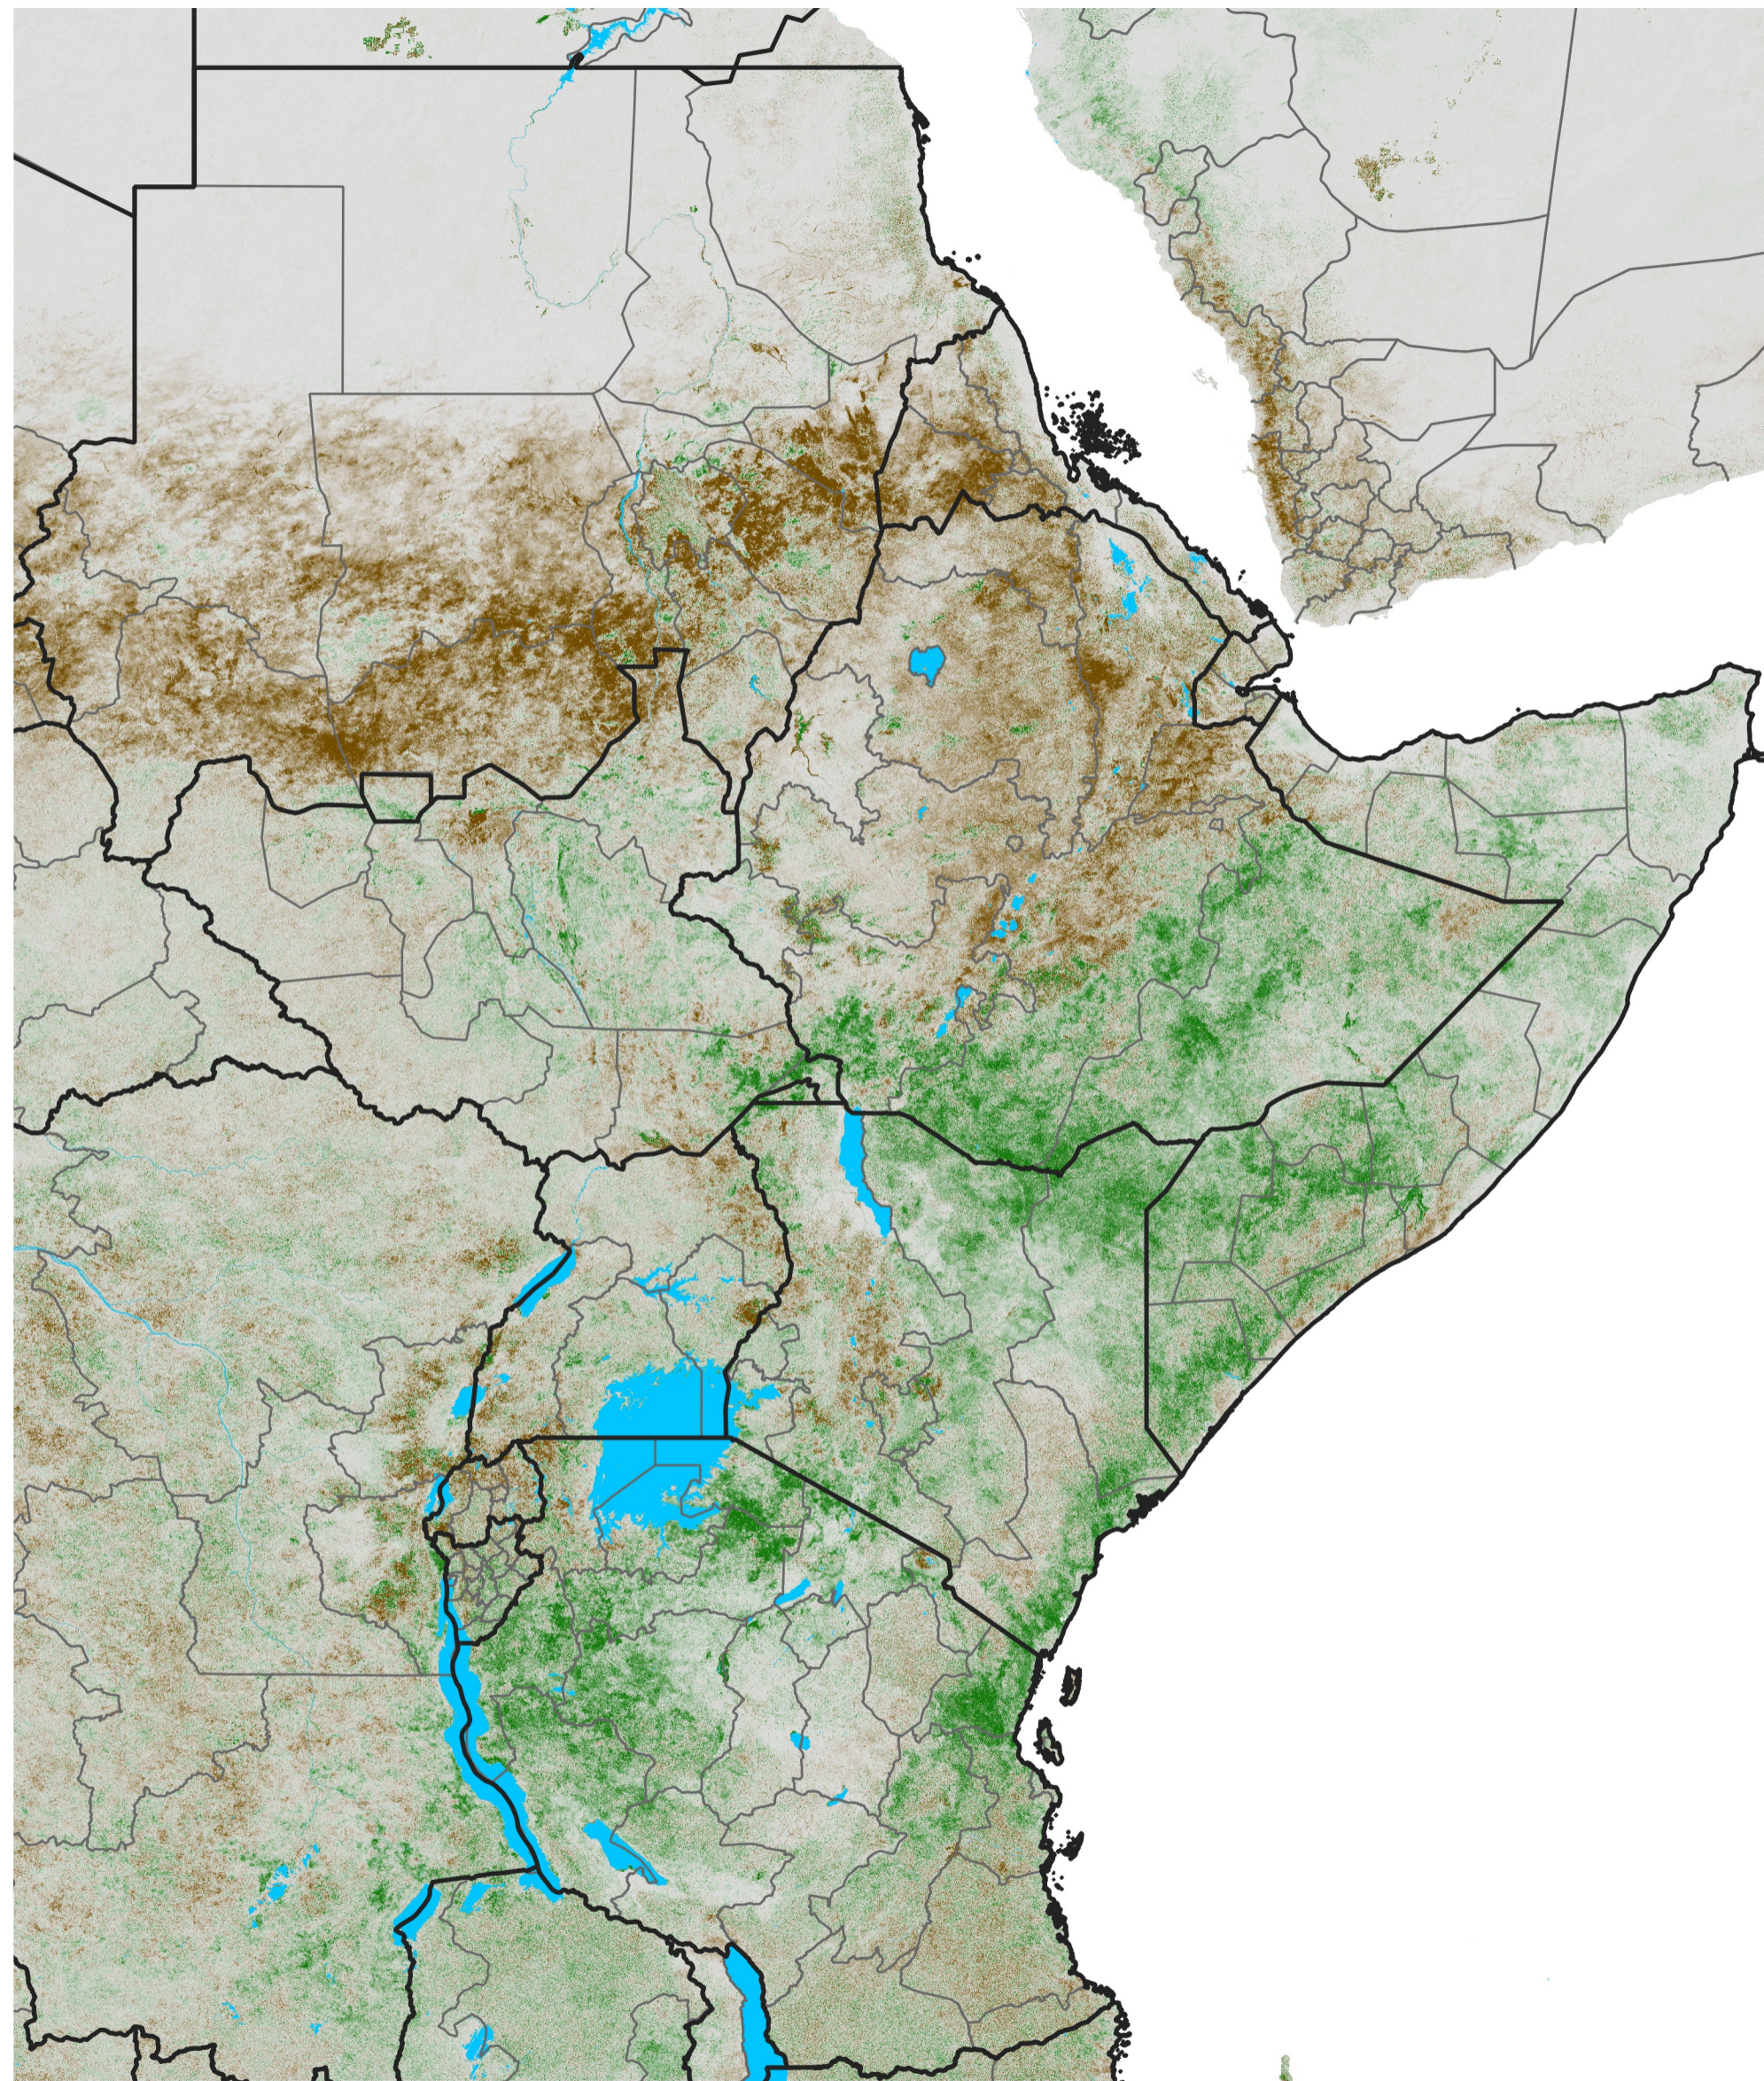

# East Africa NDVI Difference

2023 minus 2022

Period 57 / Oct 06 - 15, 2023

## NDVI Difference

< -0.3   -0.2   -0.1   -0.05   0.05   0.1   0.2   >0.3

Negative

No Difference

Positive