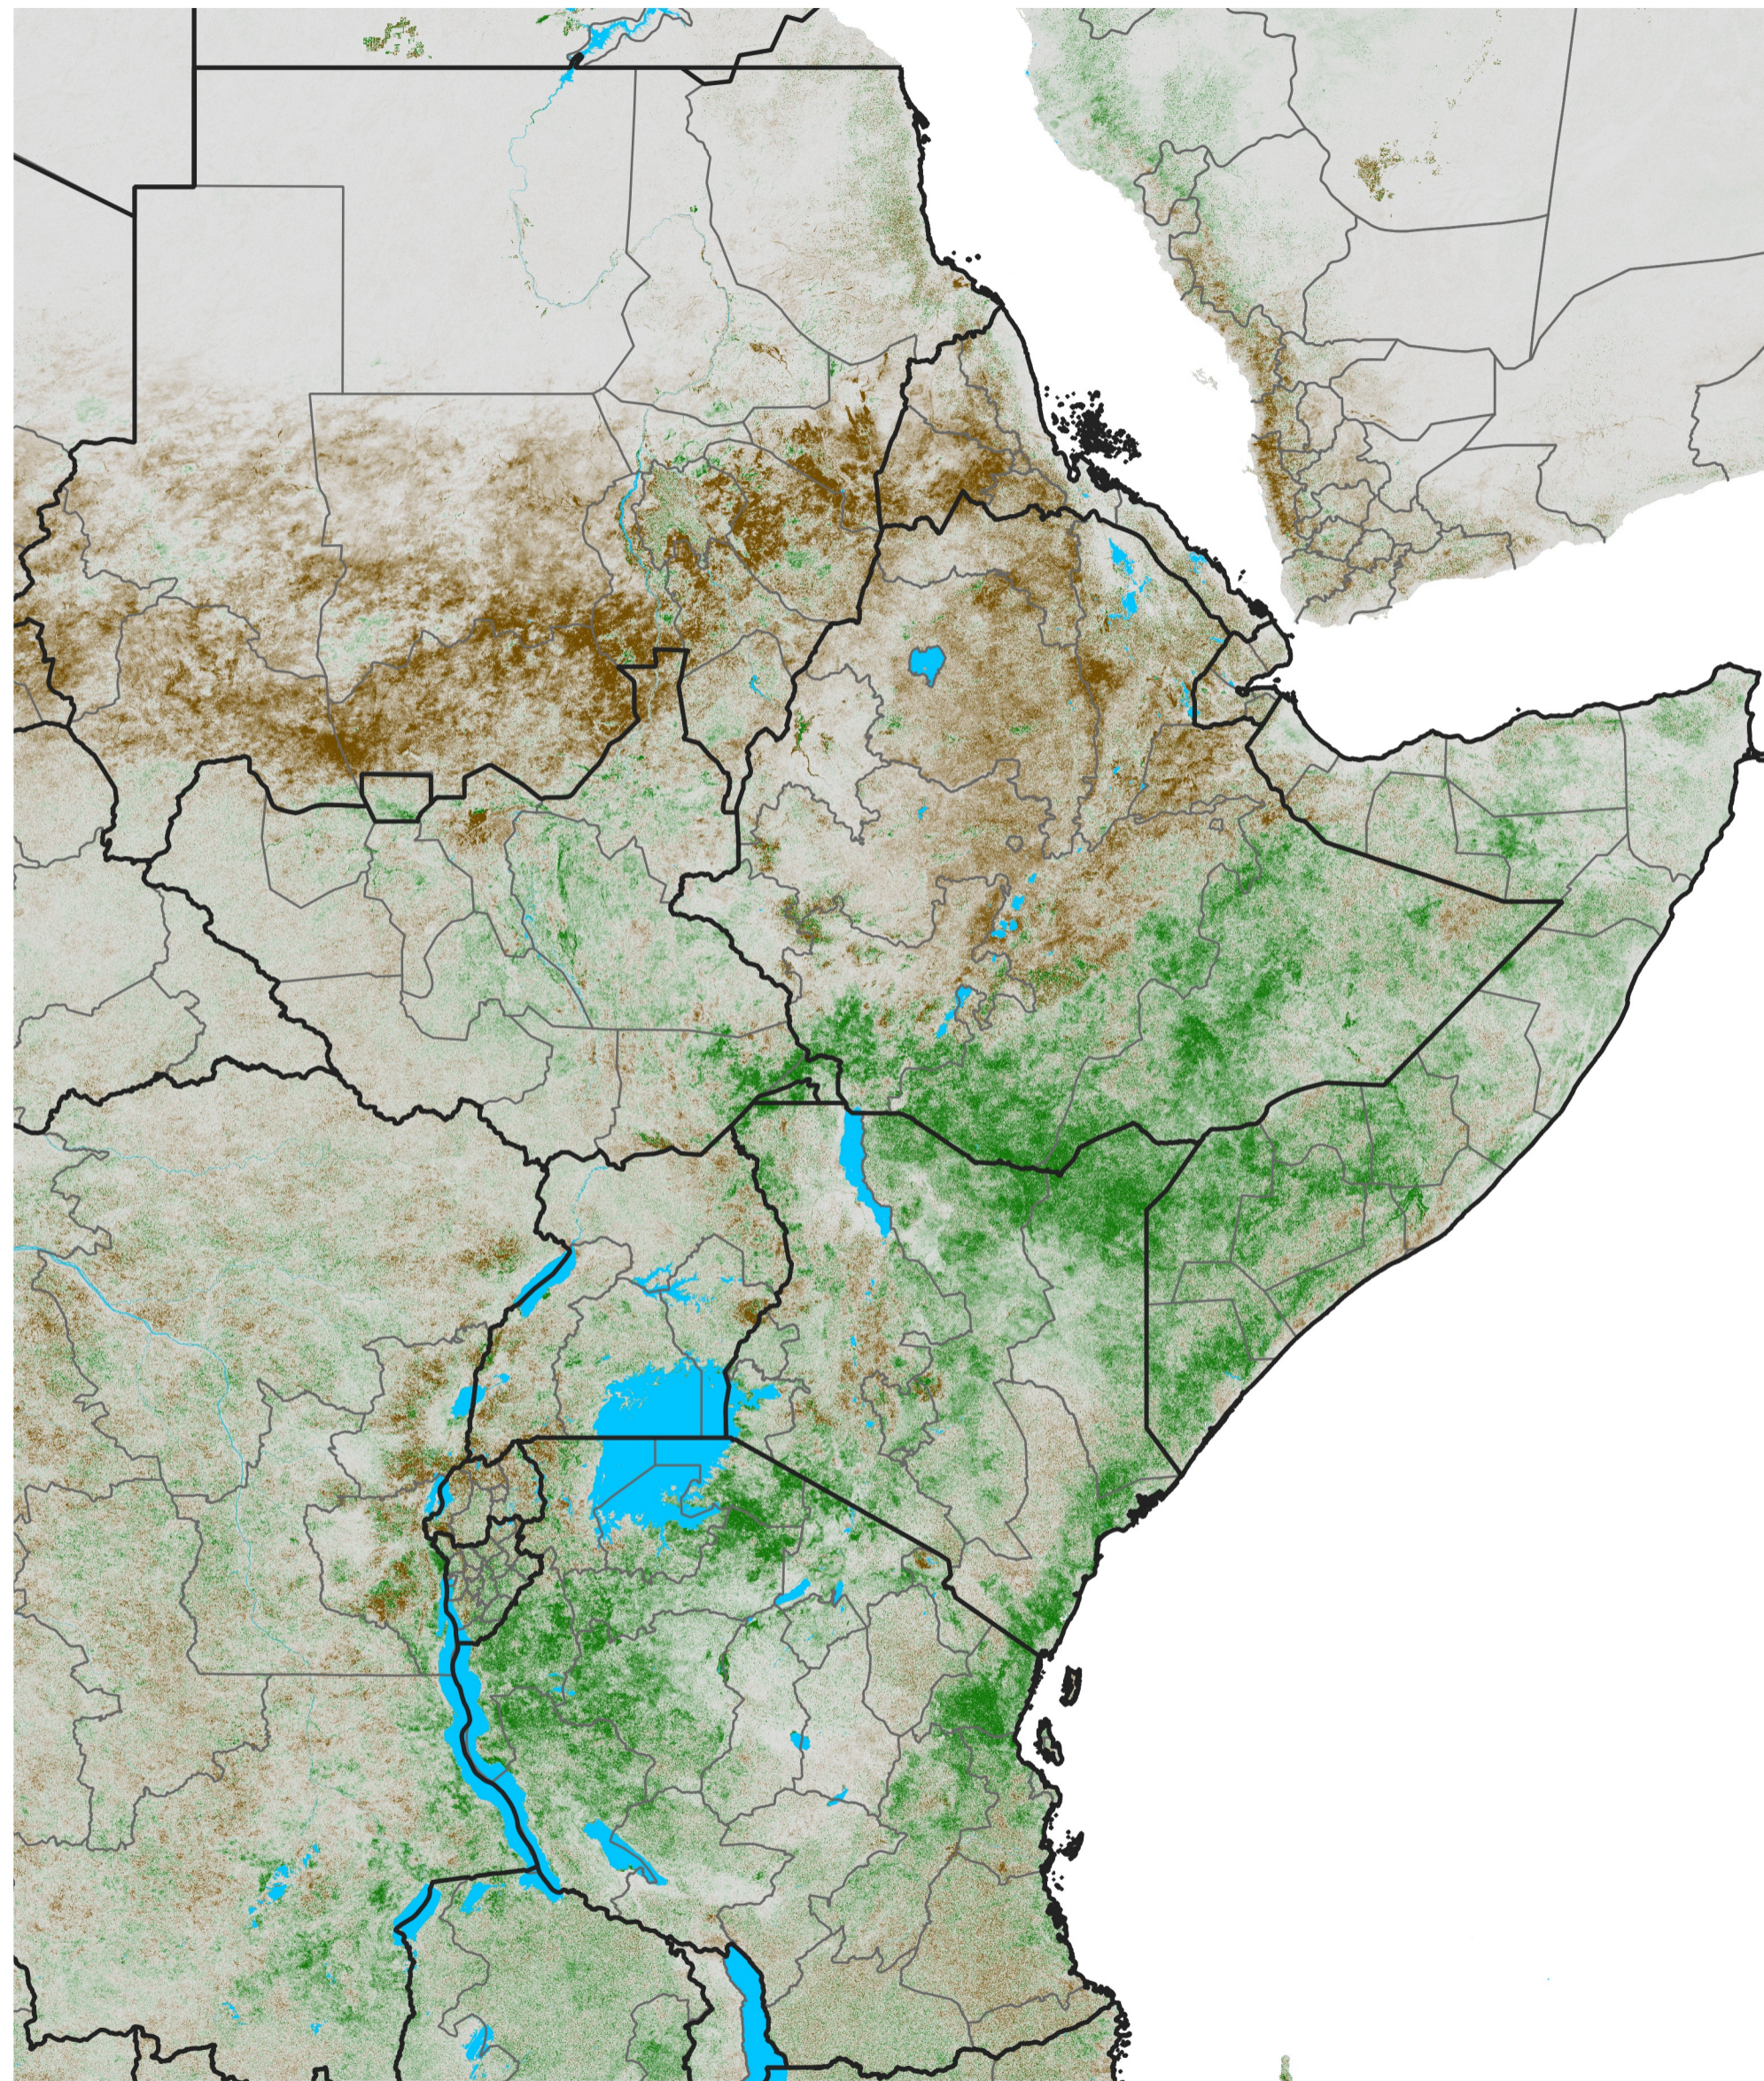

# East Africa NDVI Difference

2023 minus 2022

Period 58 / Oct 11 - 20, 2023

## NDVI Difference

< -0.3   -0.2   -0.1   -0.05   0.05   0.1   0.2   >0.3

Negative

No Difference

Positive