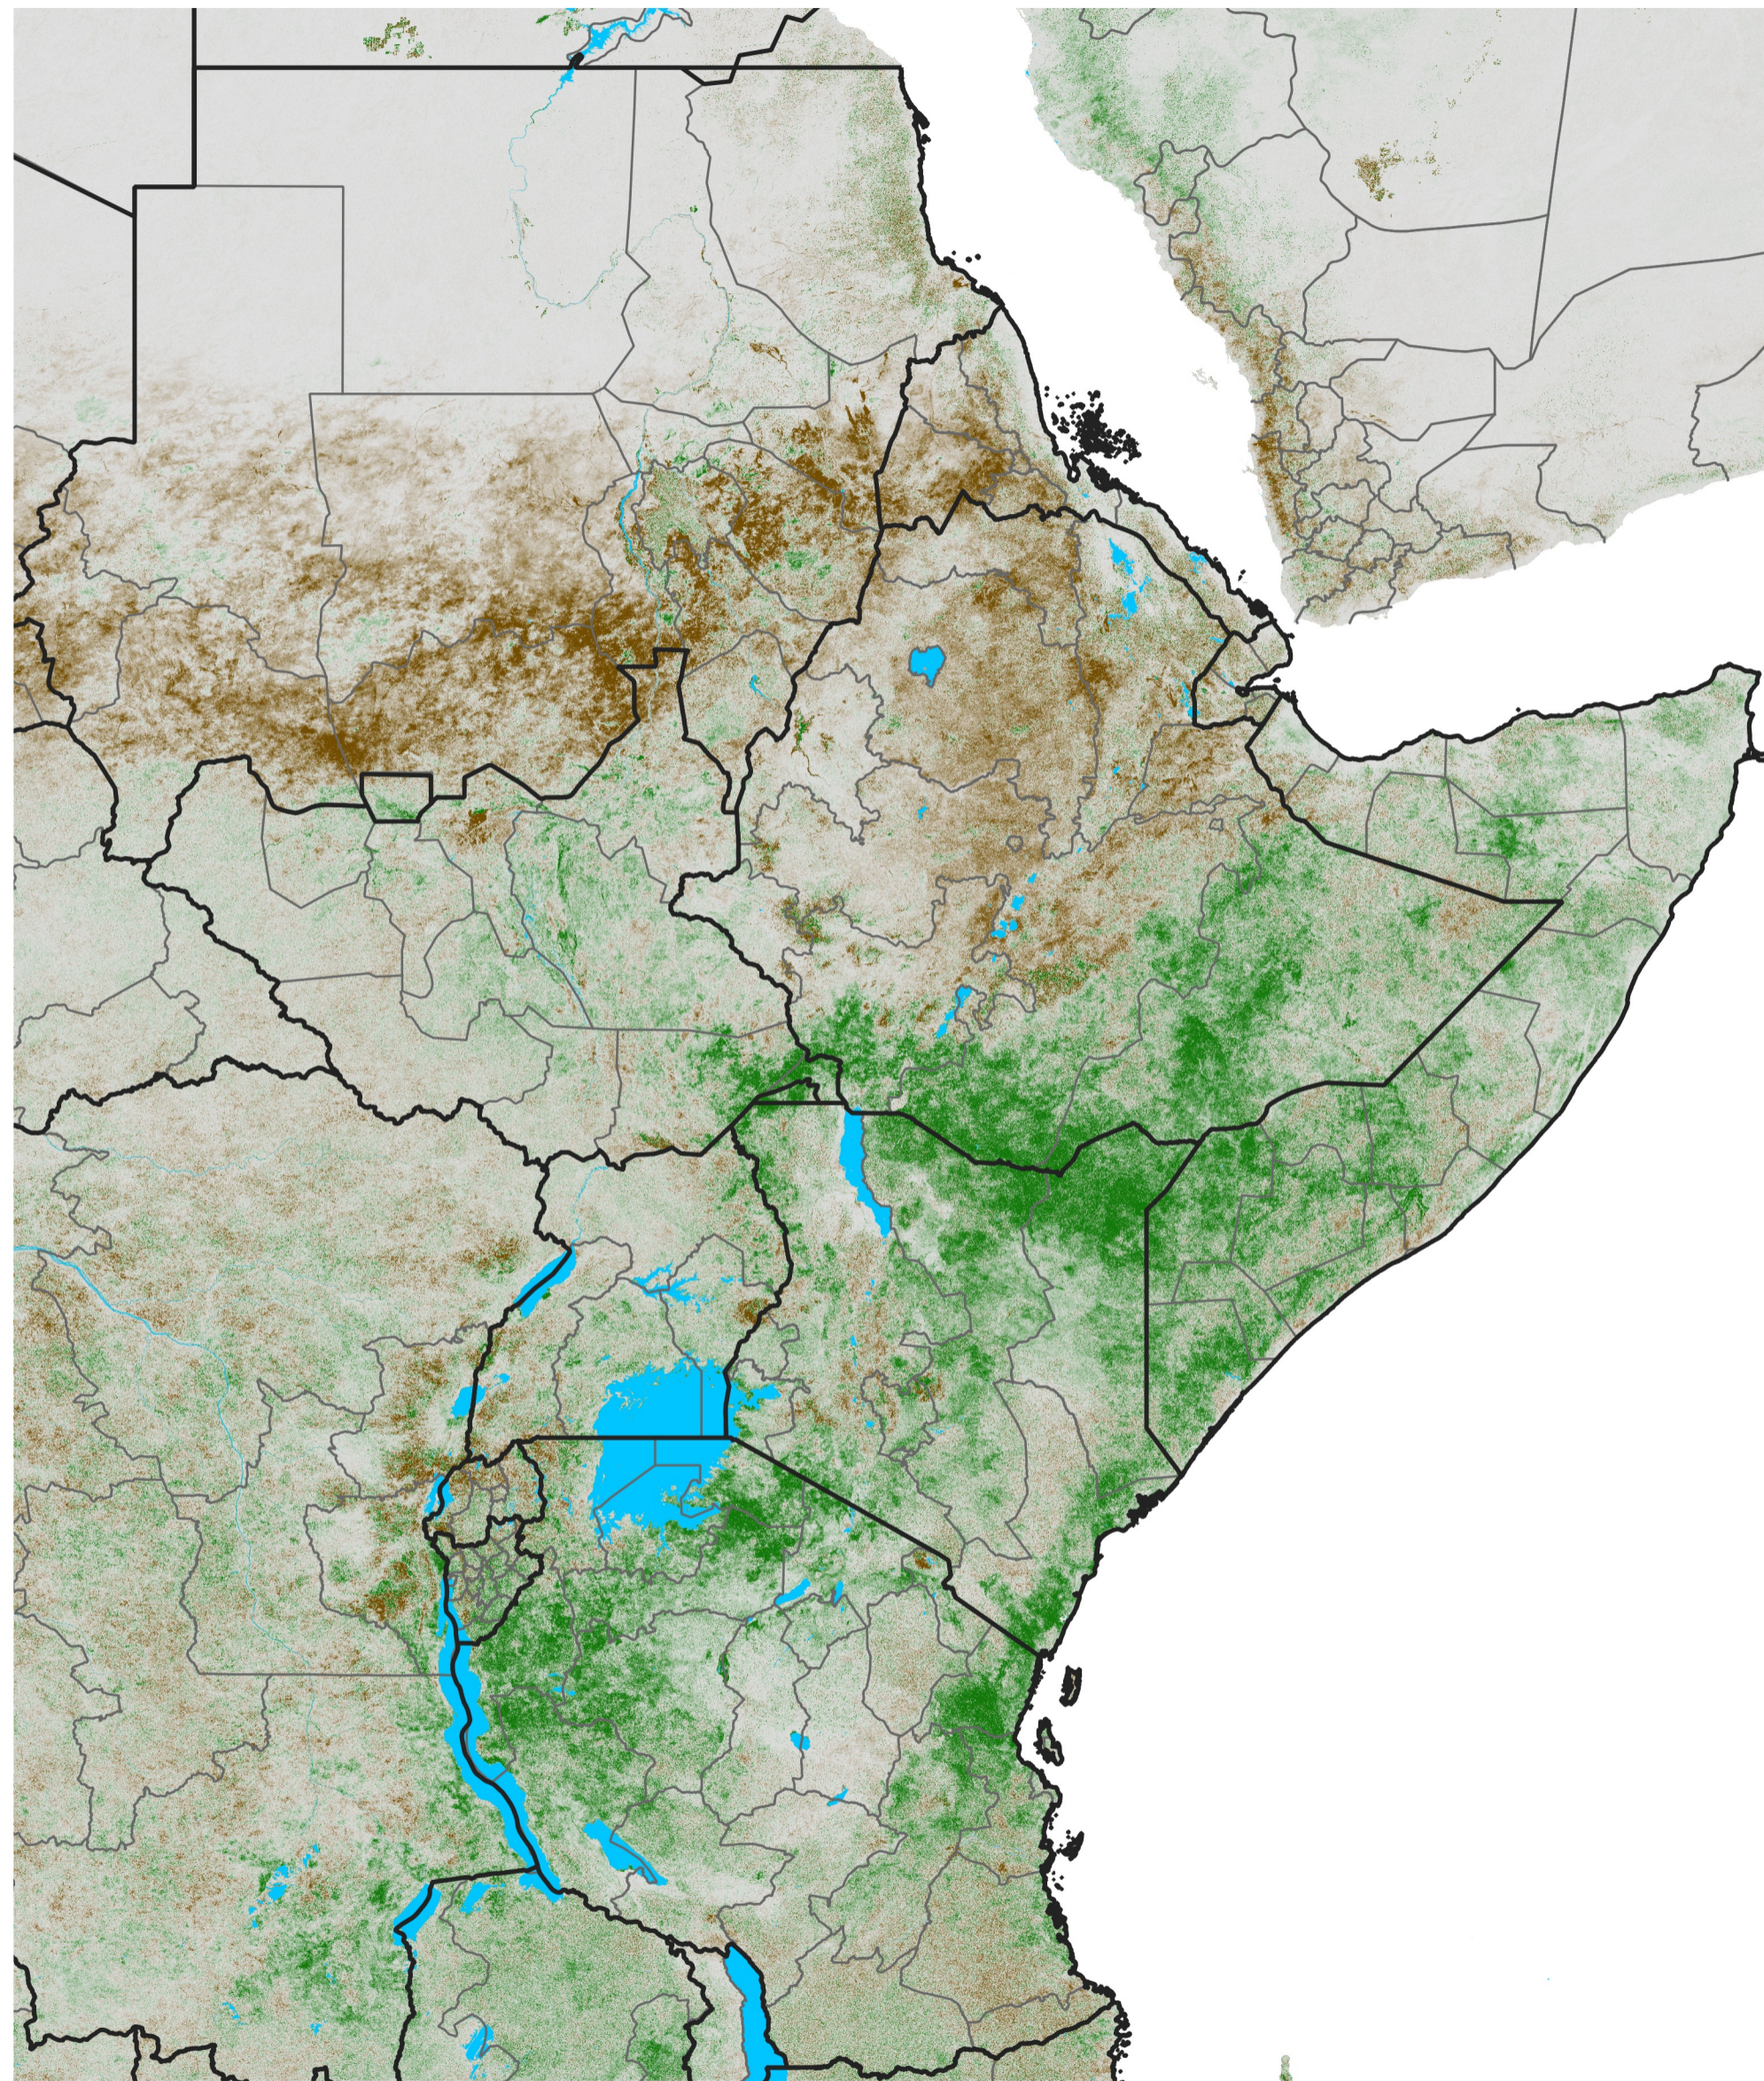

# East Africa NDVI Difference

2023 minus 2022

Period 59 / Oct 16 - 25, 2023

## NDVI Difference

< -0.3   -0.2   -0.1   -0.05   0.05   0.1   0.2   >0.3

Negative

No Difference

Positive