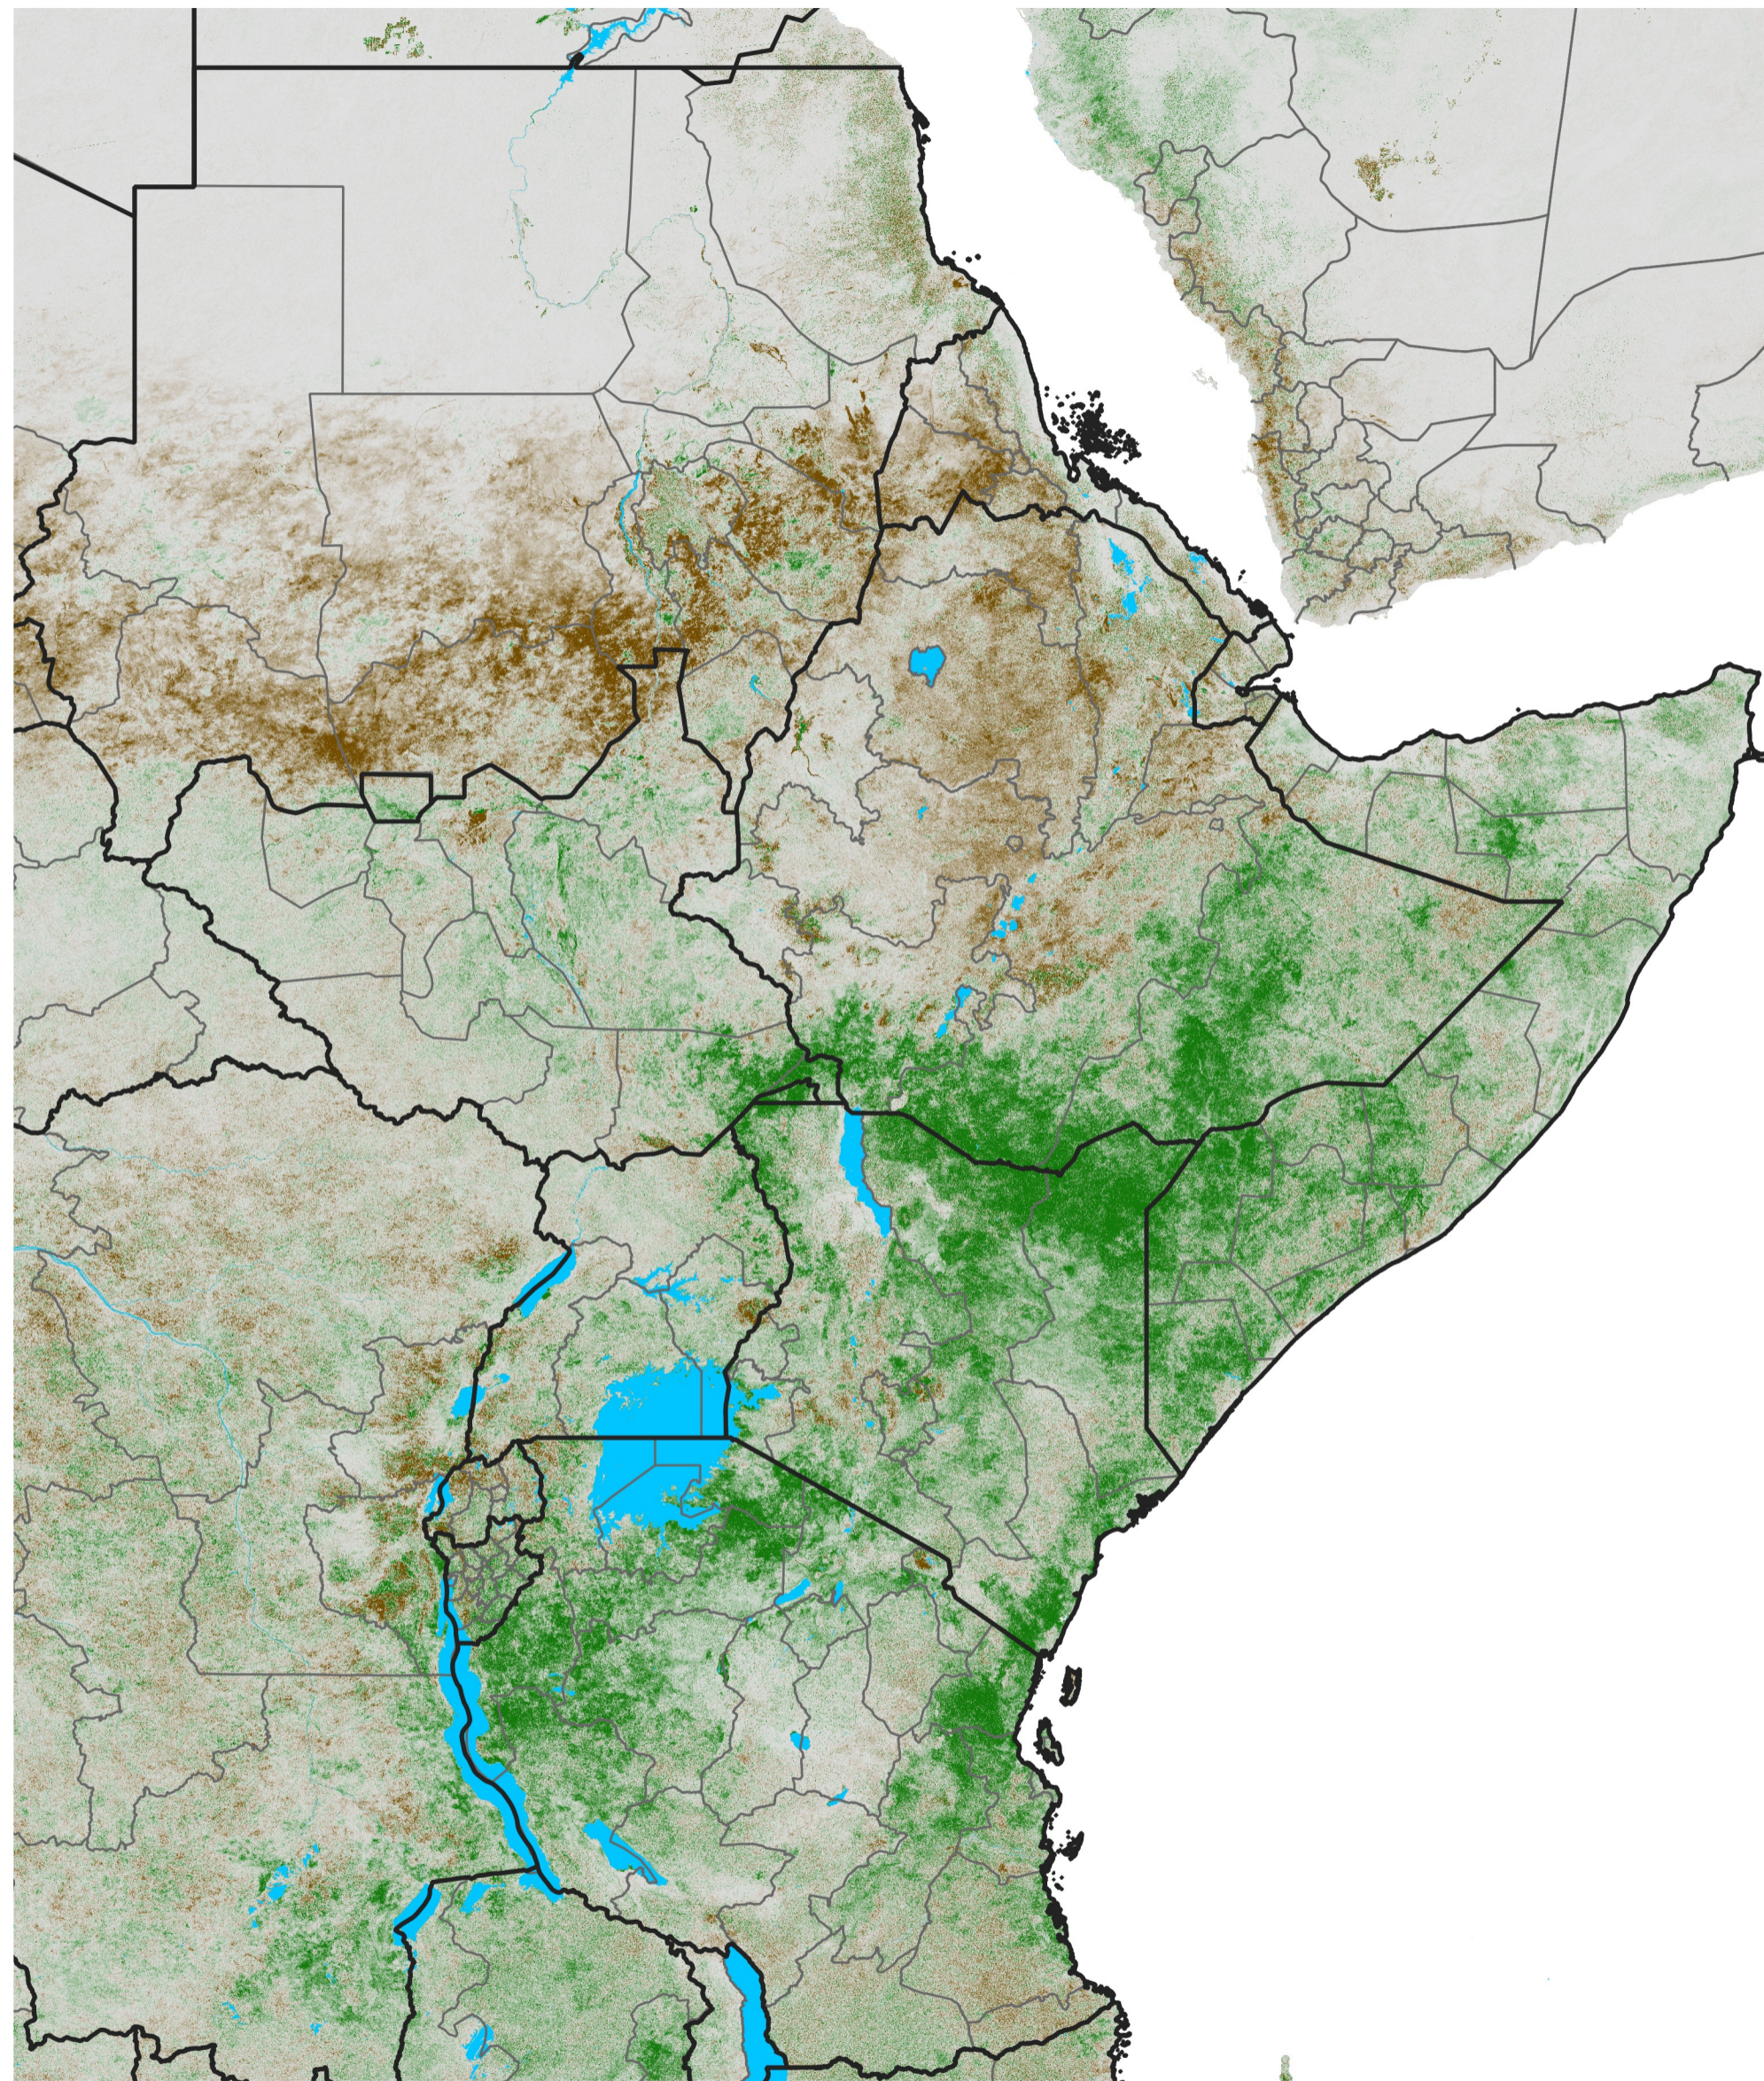

East Africa NDVI Difference

2023 minus 2022

Period 60 / Oct 21 - 31, 2023

NDVI Difference

< -0.3 -0.2 -0.1 -0.05 0.05 0.1 0.2 >0.3

Negative

No Difference

Positive