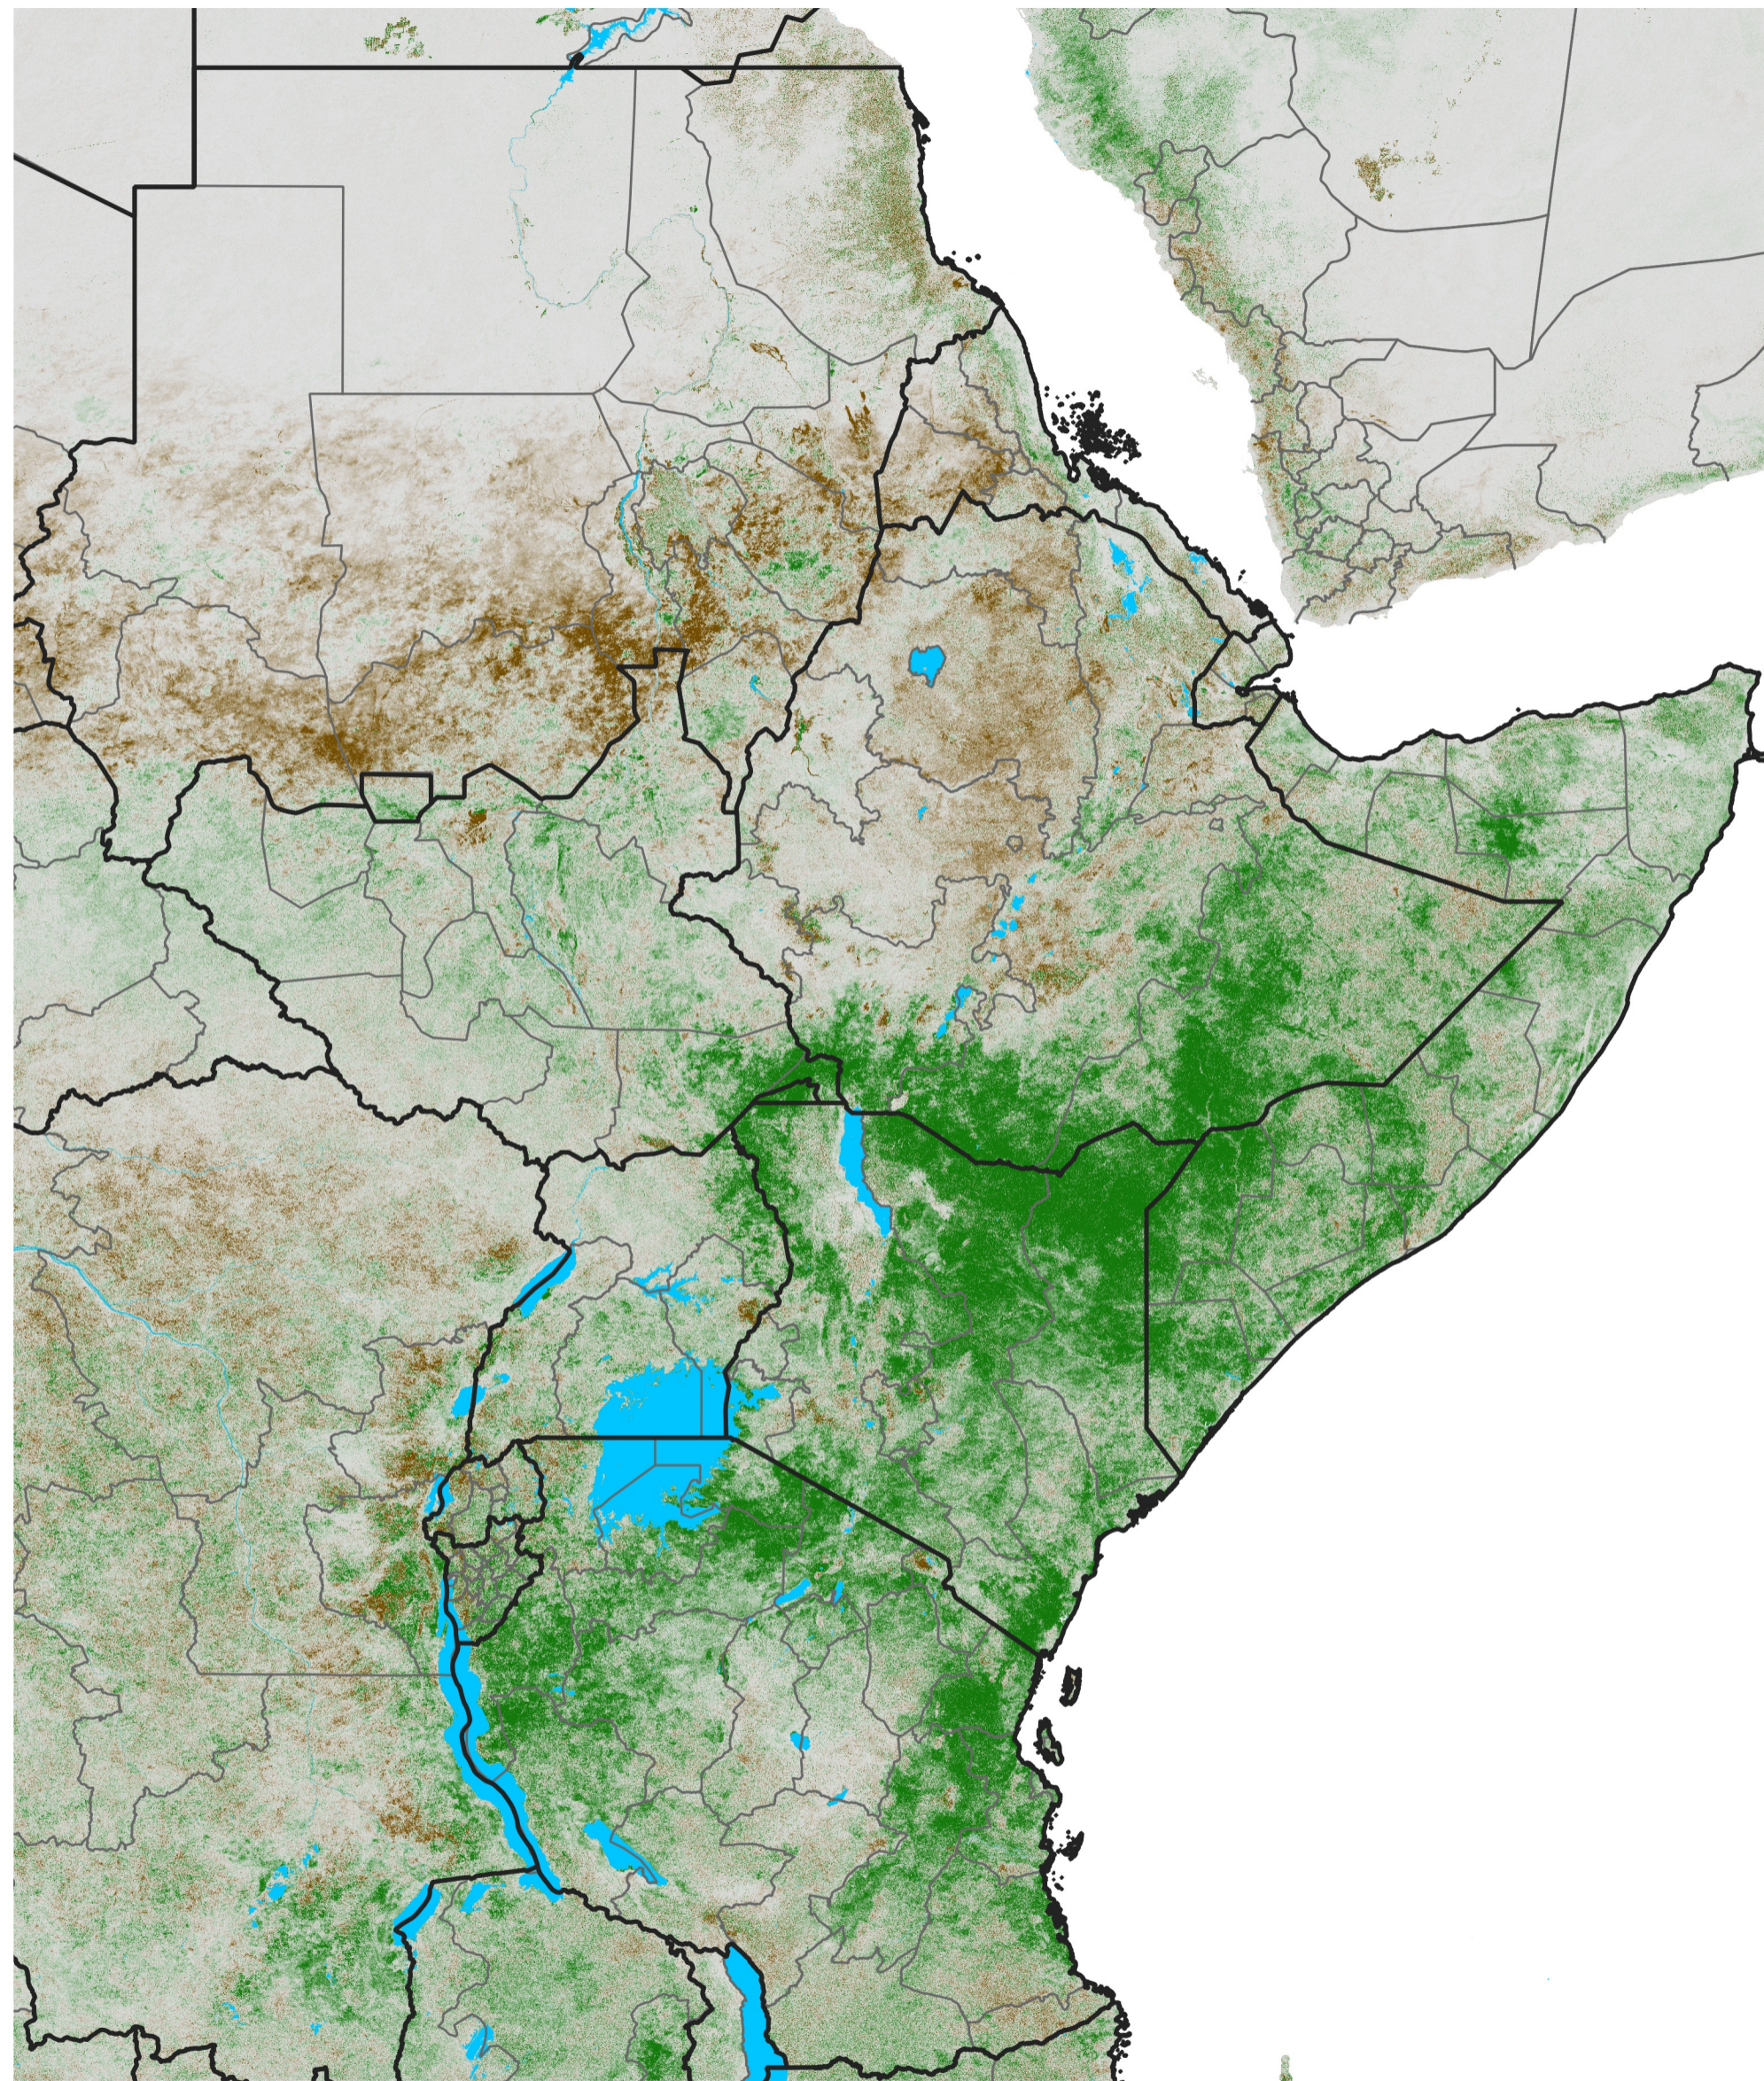

East Africa NDVI Difference

2023 minus 2022

Period 62 / Nov 01 - 10, 2023

NDVI Difference

< -0.3 -0.2 -0.1 -0.05 0.05 0.1 0.2 >0.3

Negative

No Difference

Positive