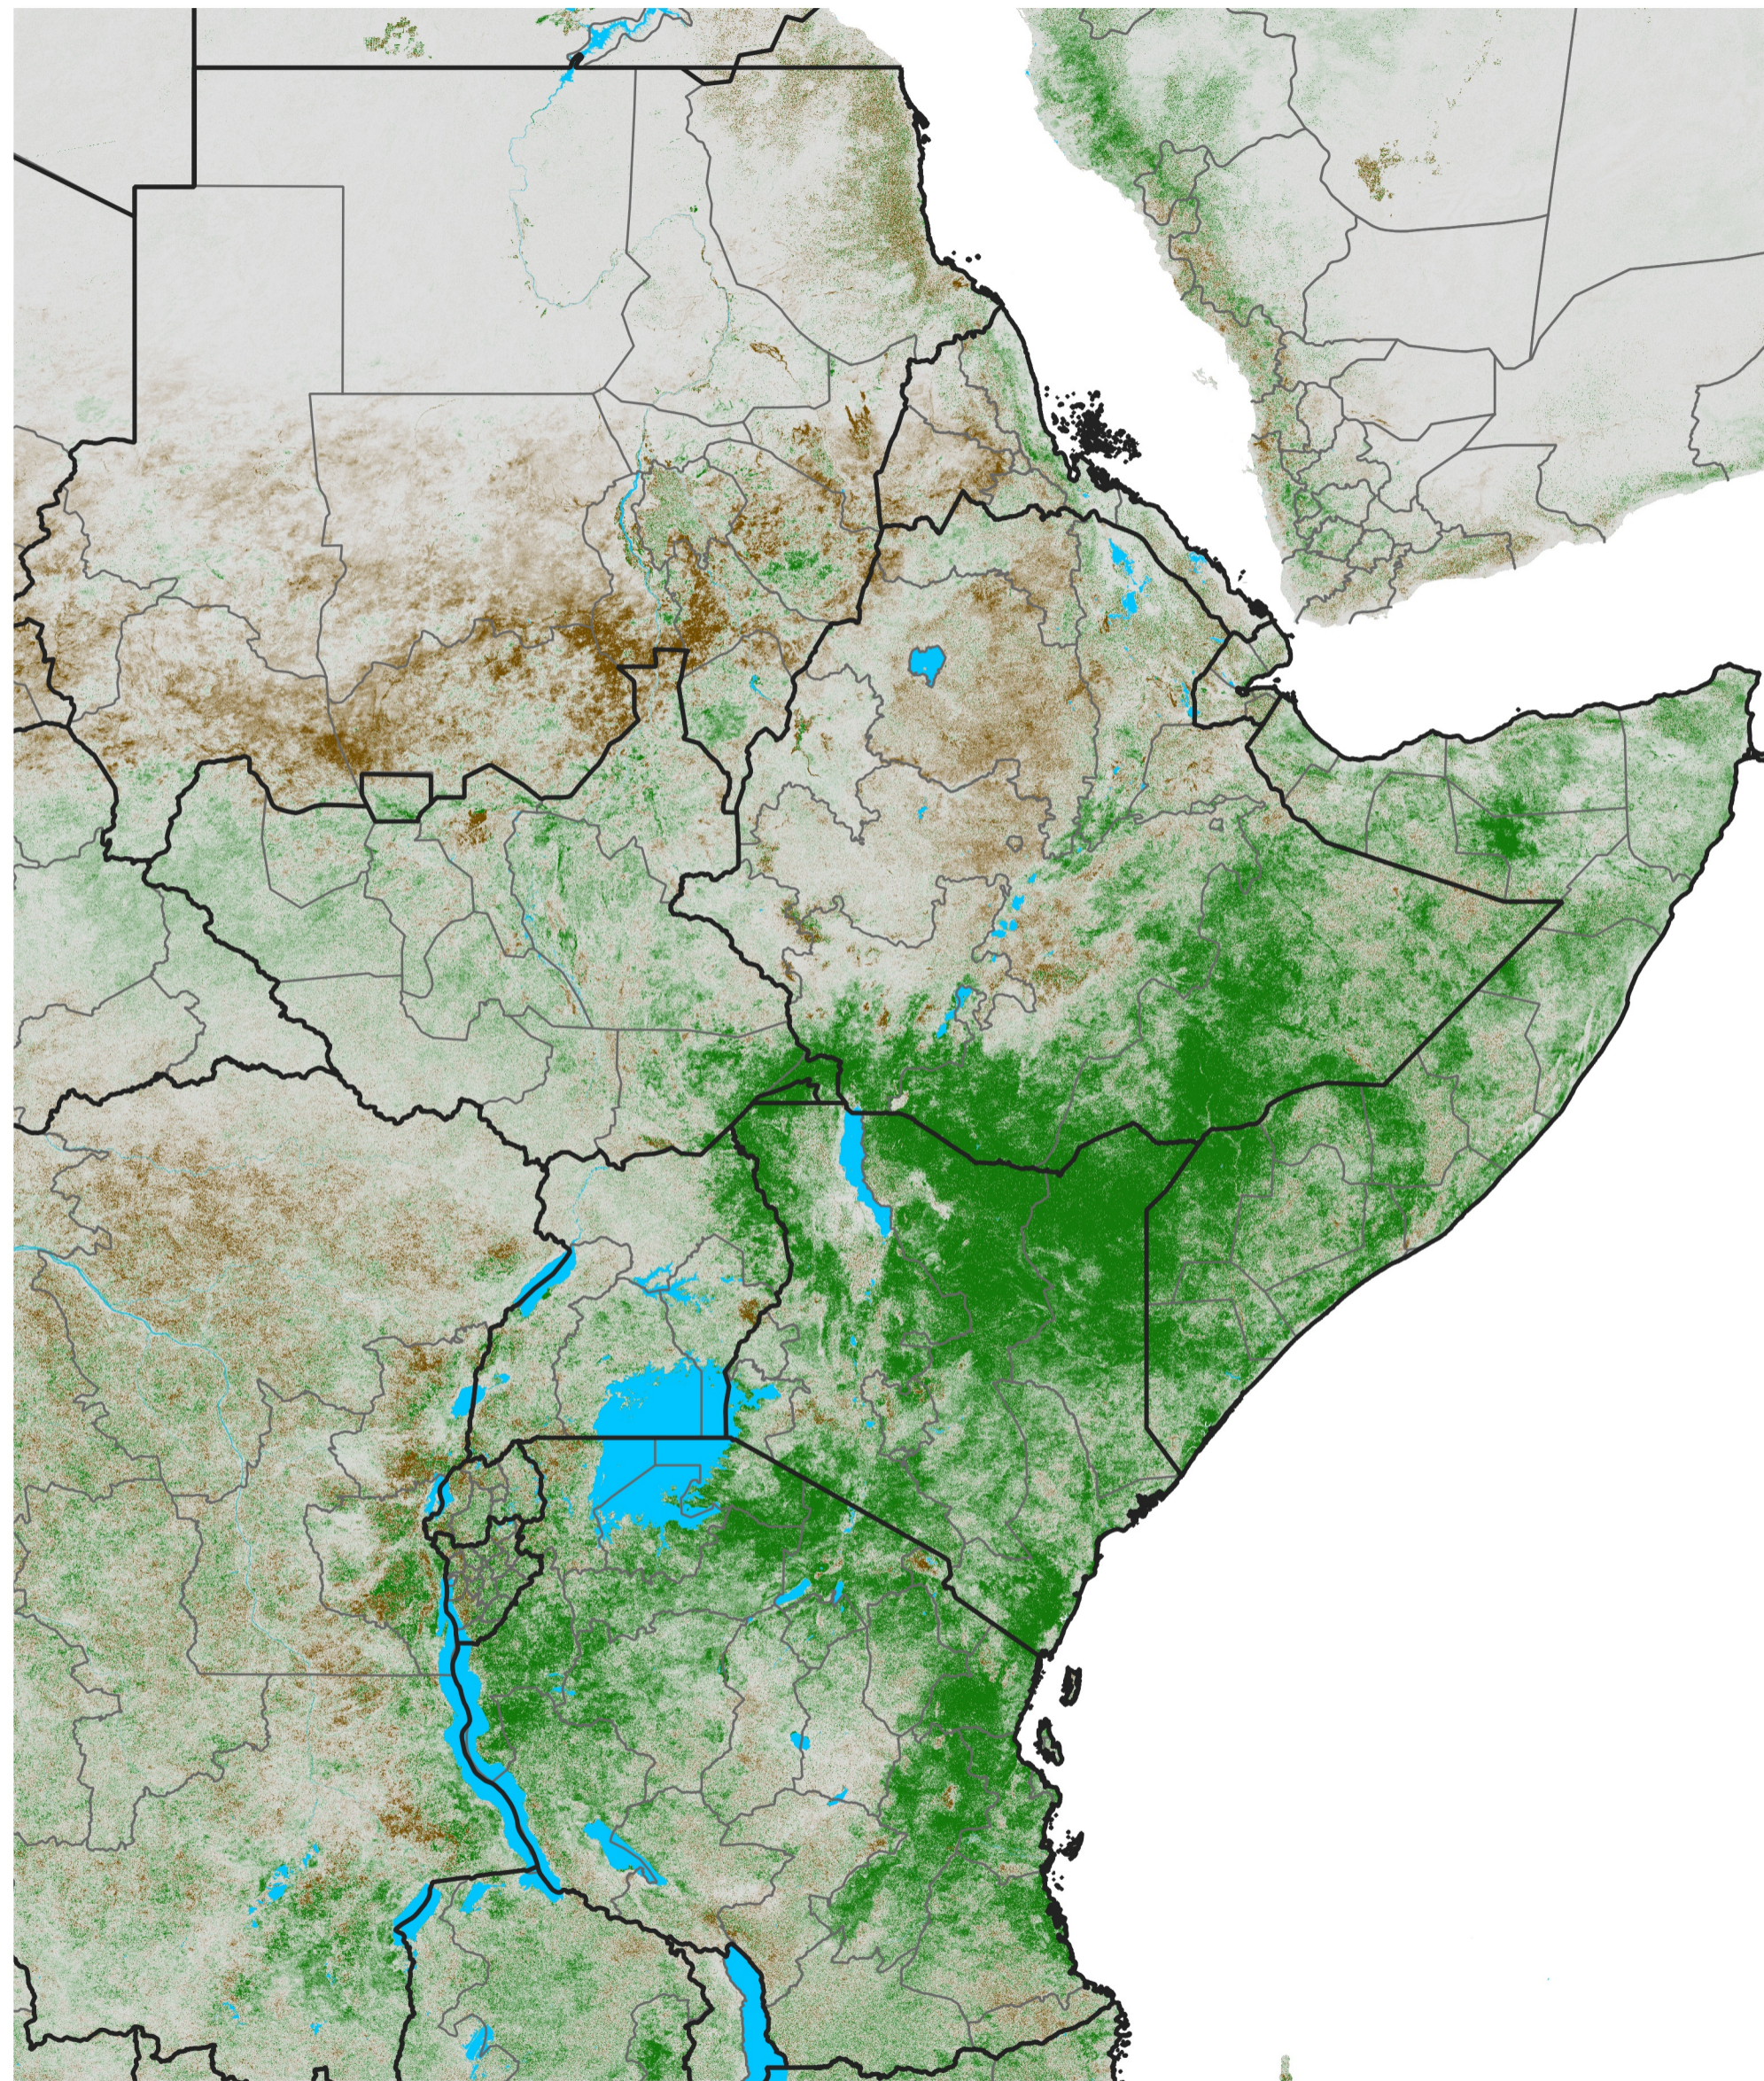

East Africa NDVI Difference

2023 minus 2022

Period 63 / Nov 06 - 15, 2023

NDVI Difference

< -0.3 -0.2 -0.1 -0.05 0.05 0.1 0.2 >0.3

Negative

No Difference

Positive