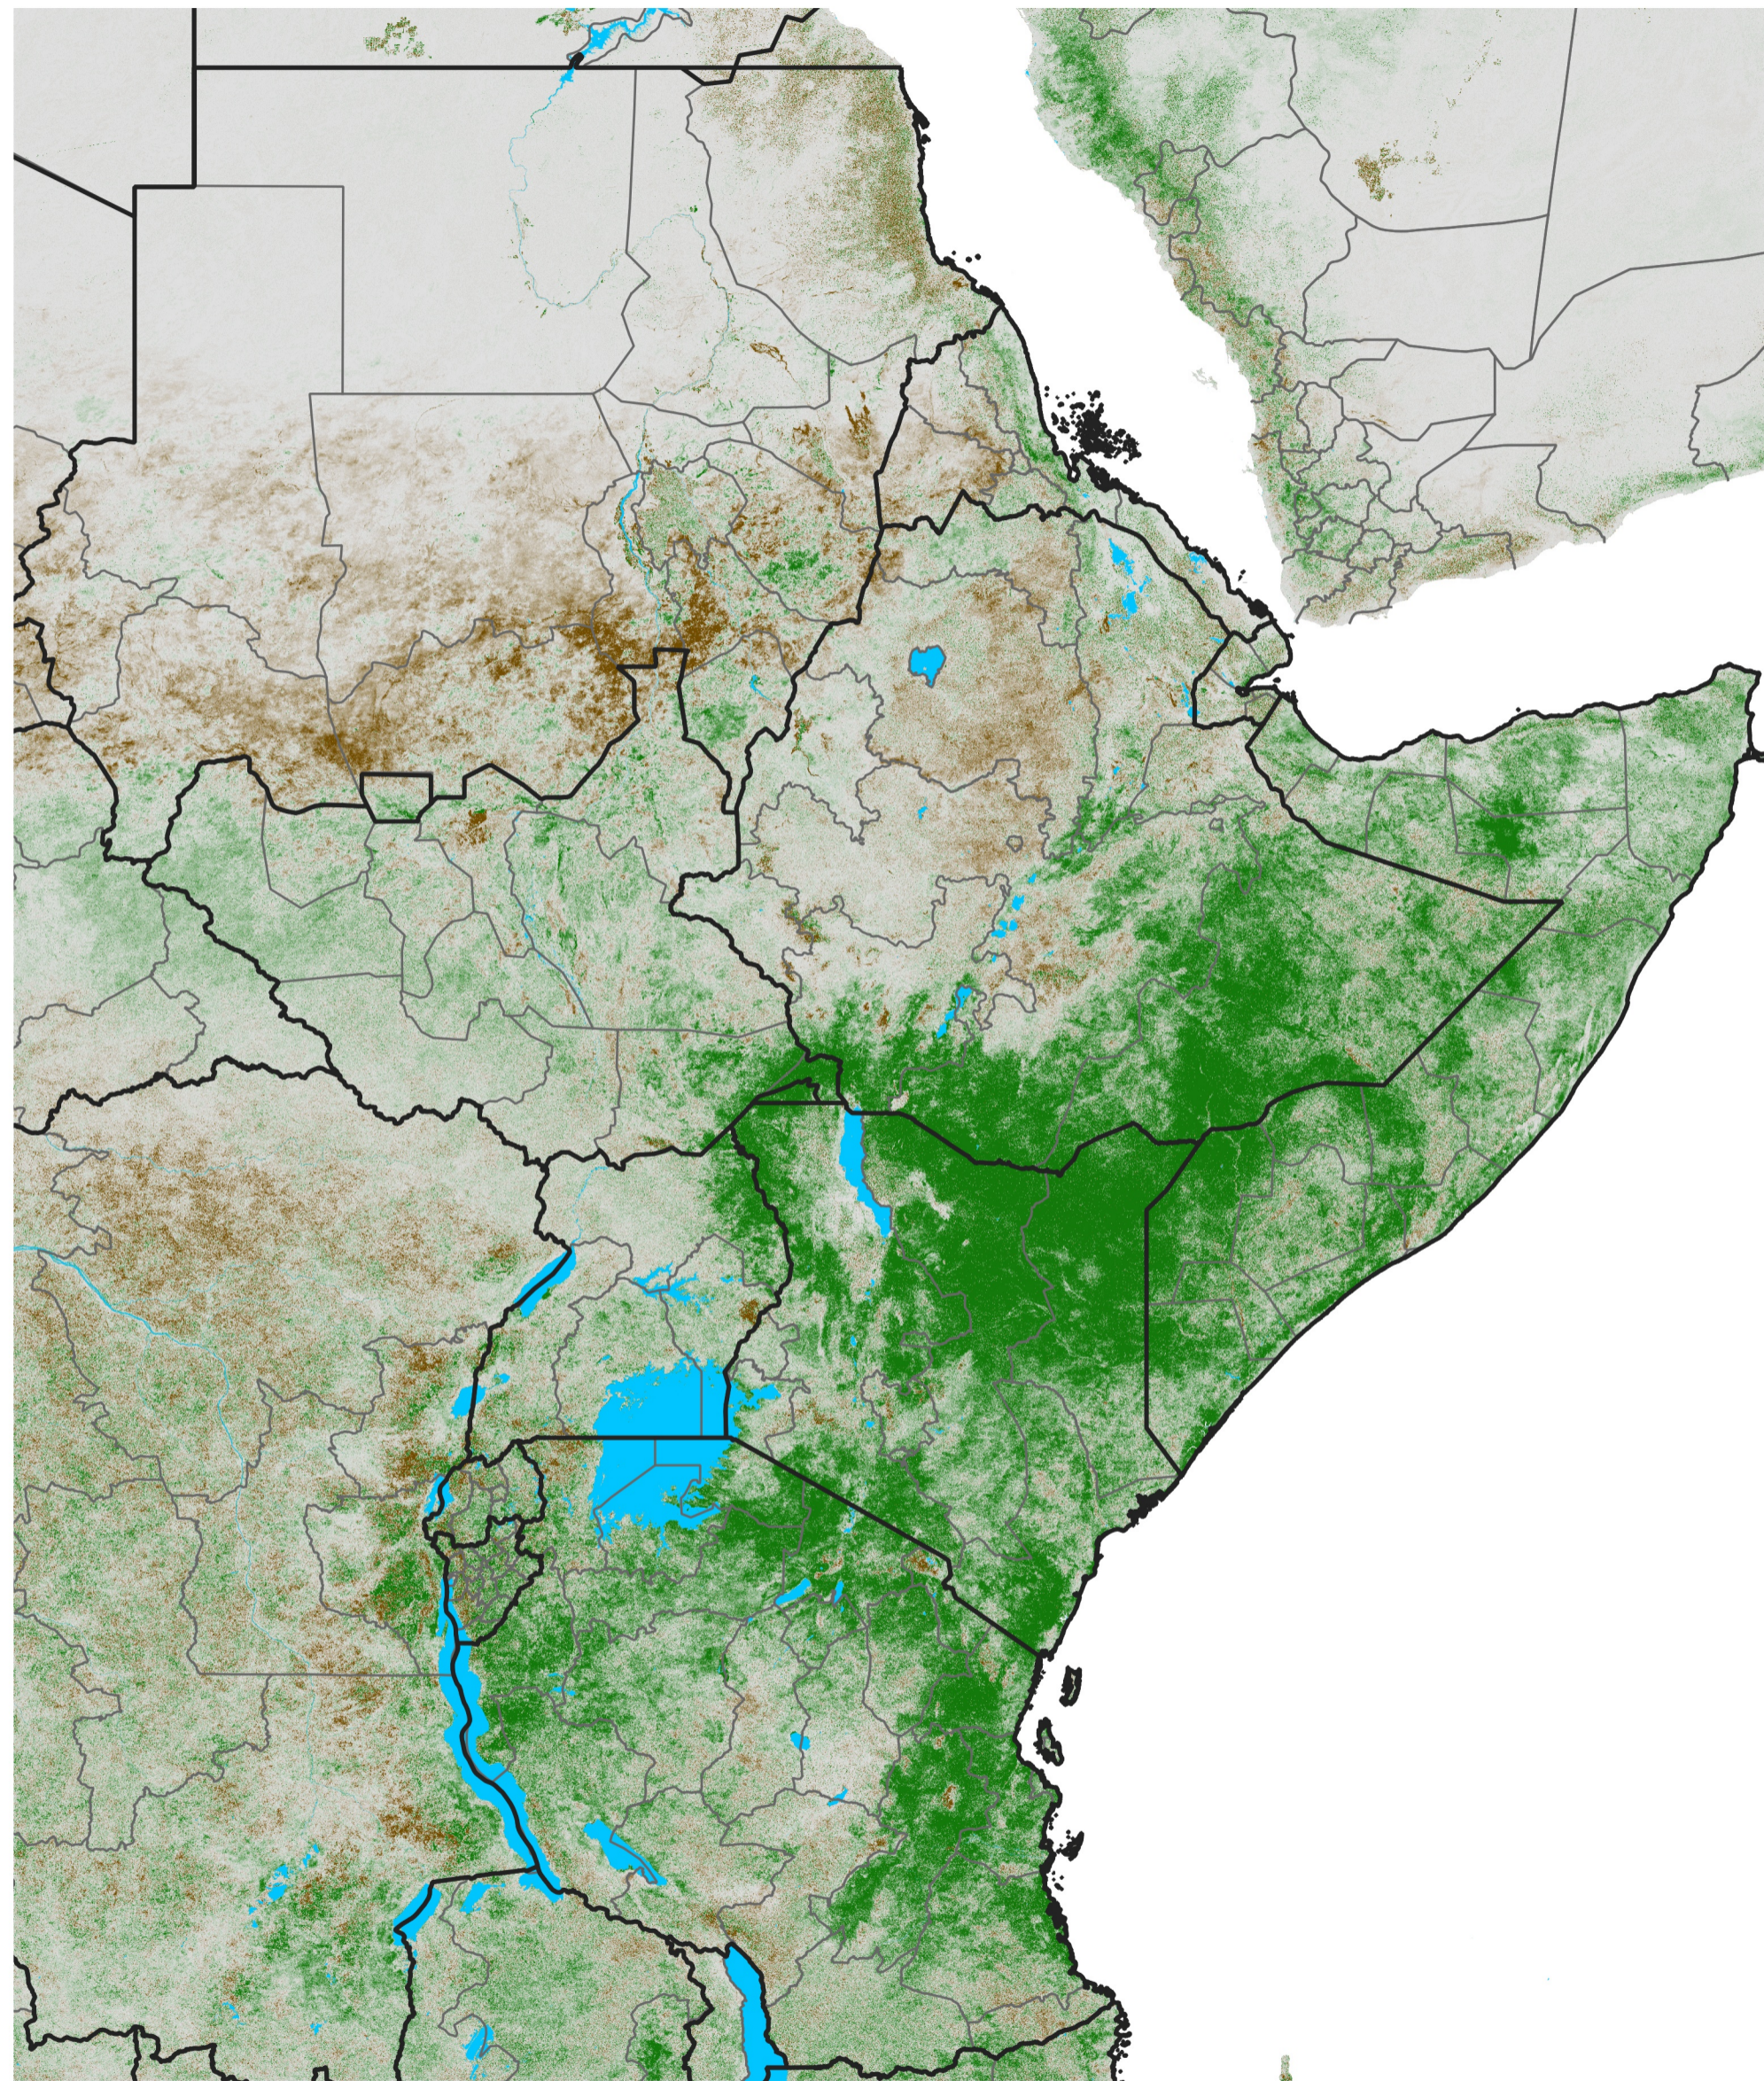

East Africa NDVI Difference

2023 minus 2022

Period 64 / Nov 11 - 20, 2023

NDVI Difference

< -0.3 -0.2 -0.1 -0.05 0.05 0.1 0.2 >0.3

Negative

No Difference

Positive