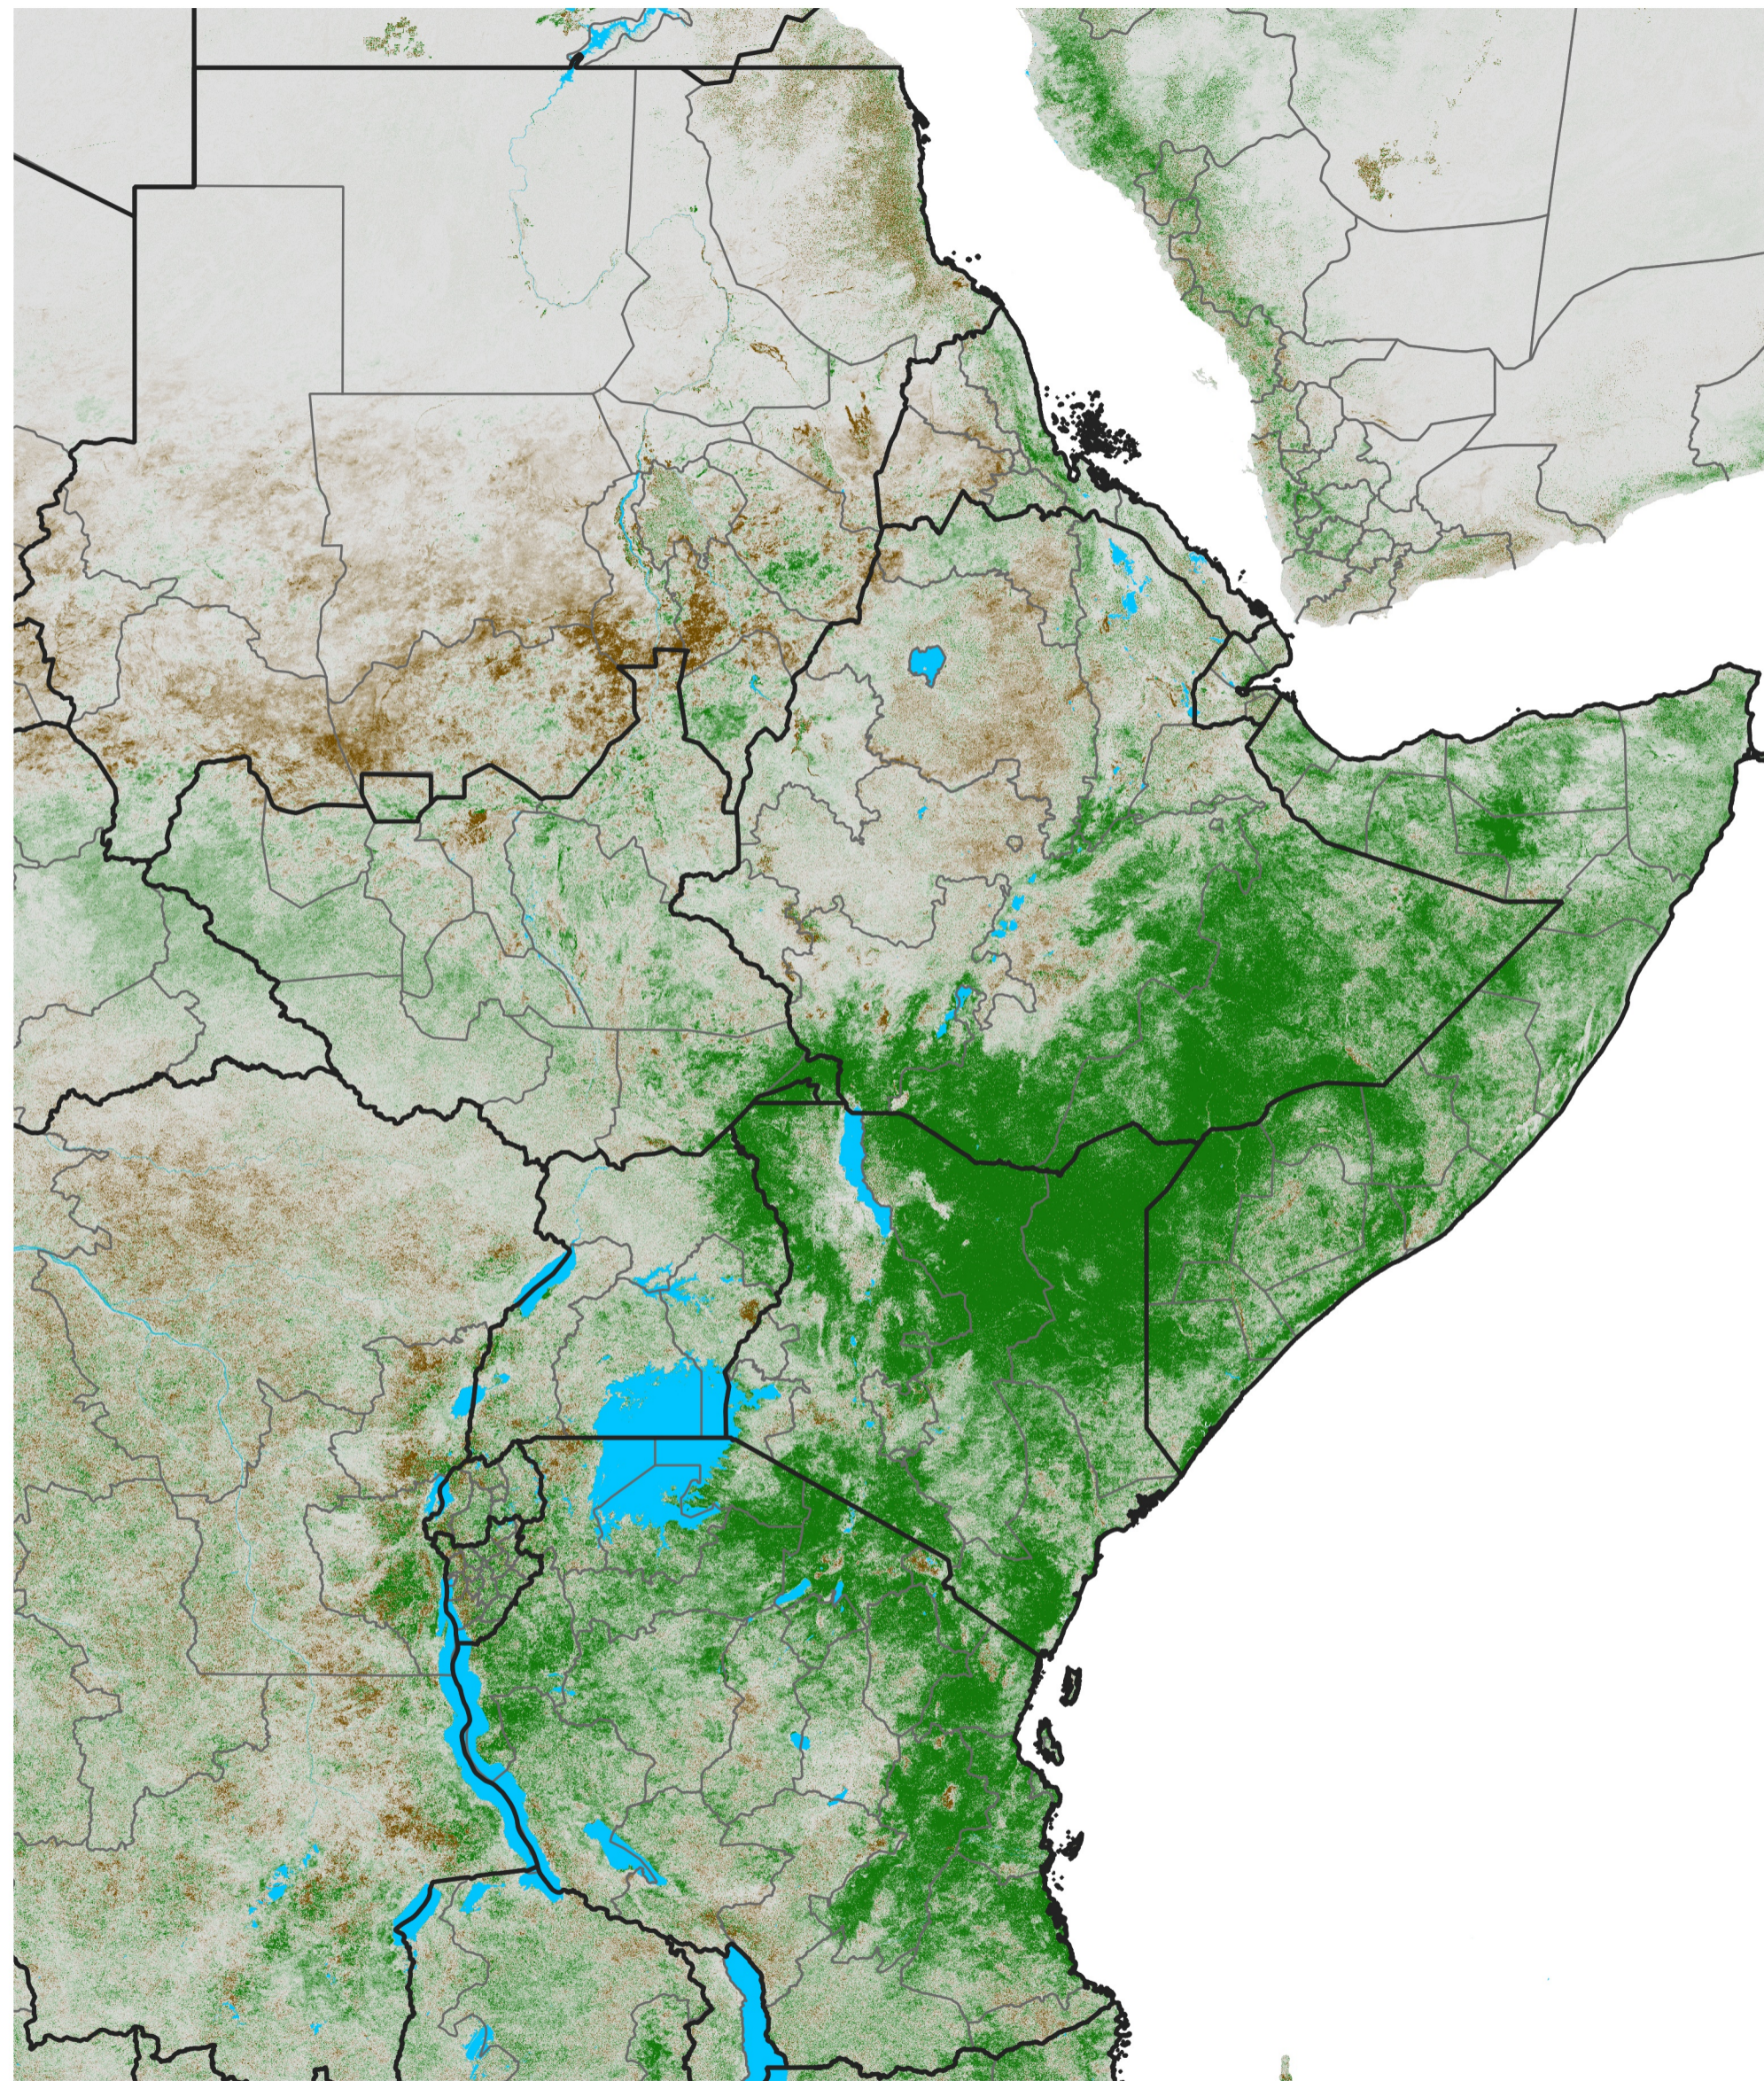

East Africa NDVI Difference

2023 minus 2022

Period 65 / Nov 16 - 25, 2023

NDVI Difference

< -0.3 -0.2 -0.1 -0.05 0.05 0.1 0.2 >0.3

Negative

No Difference

Positive