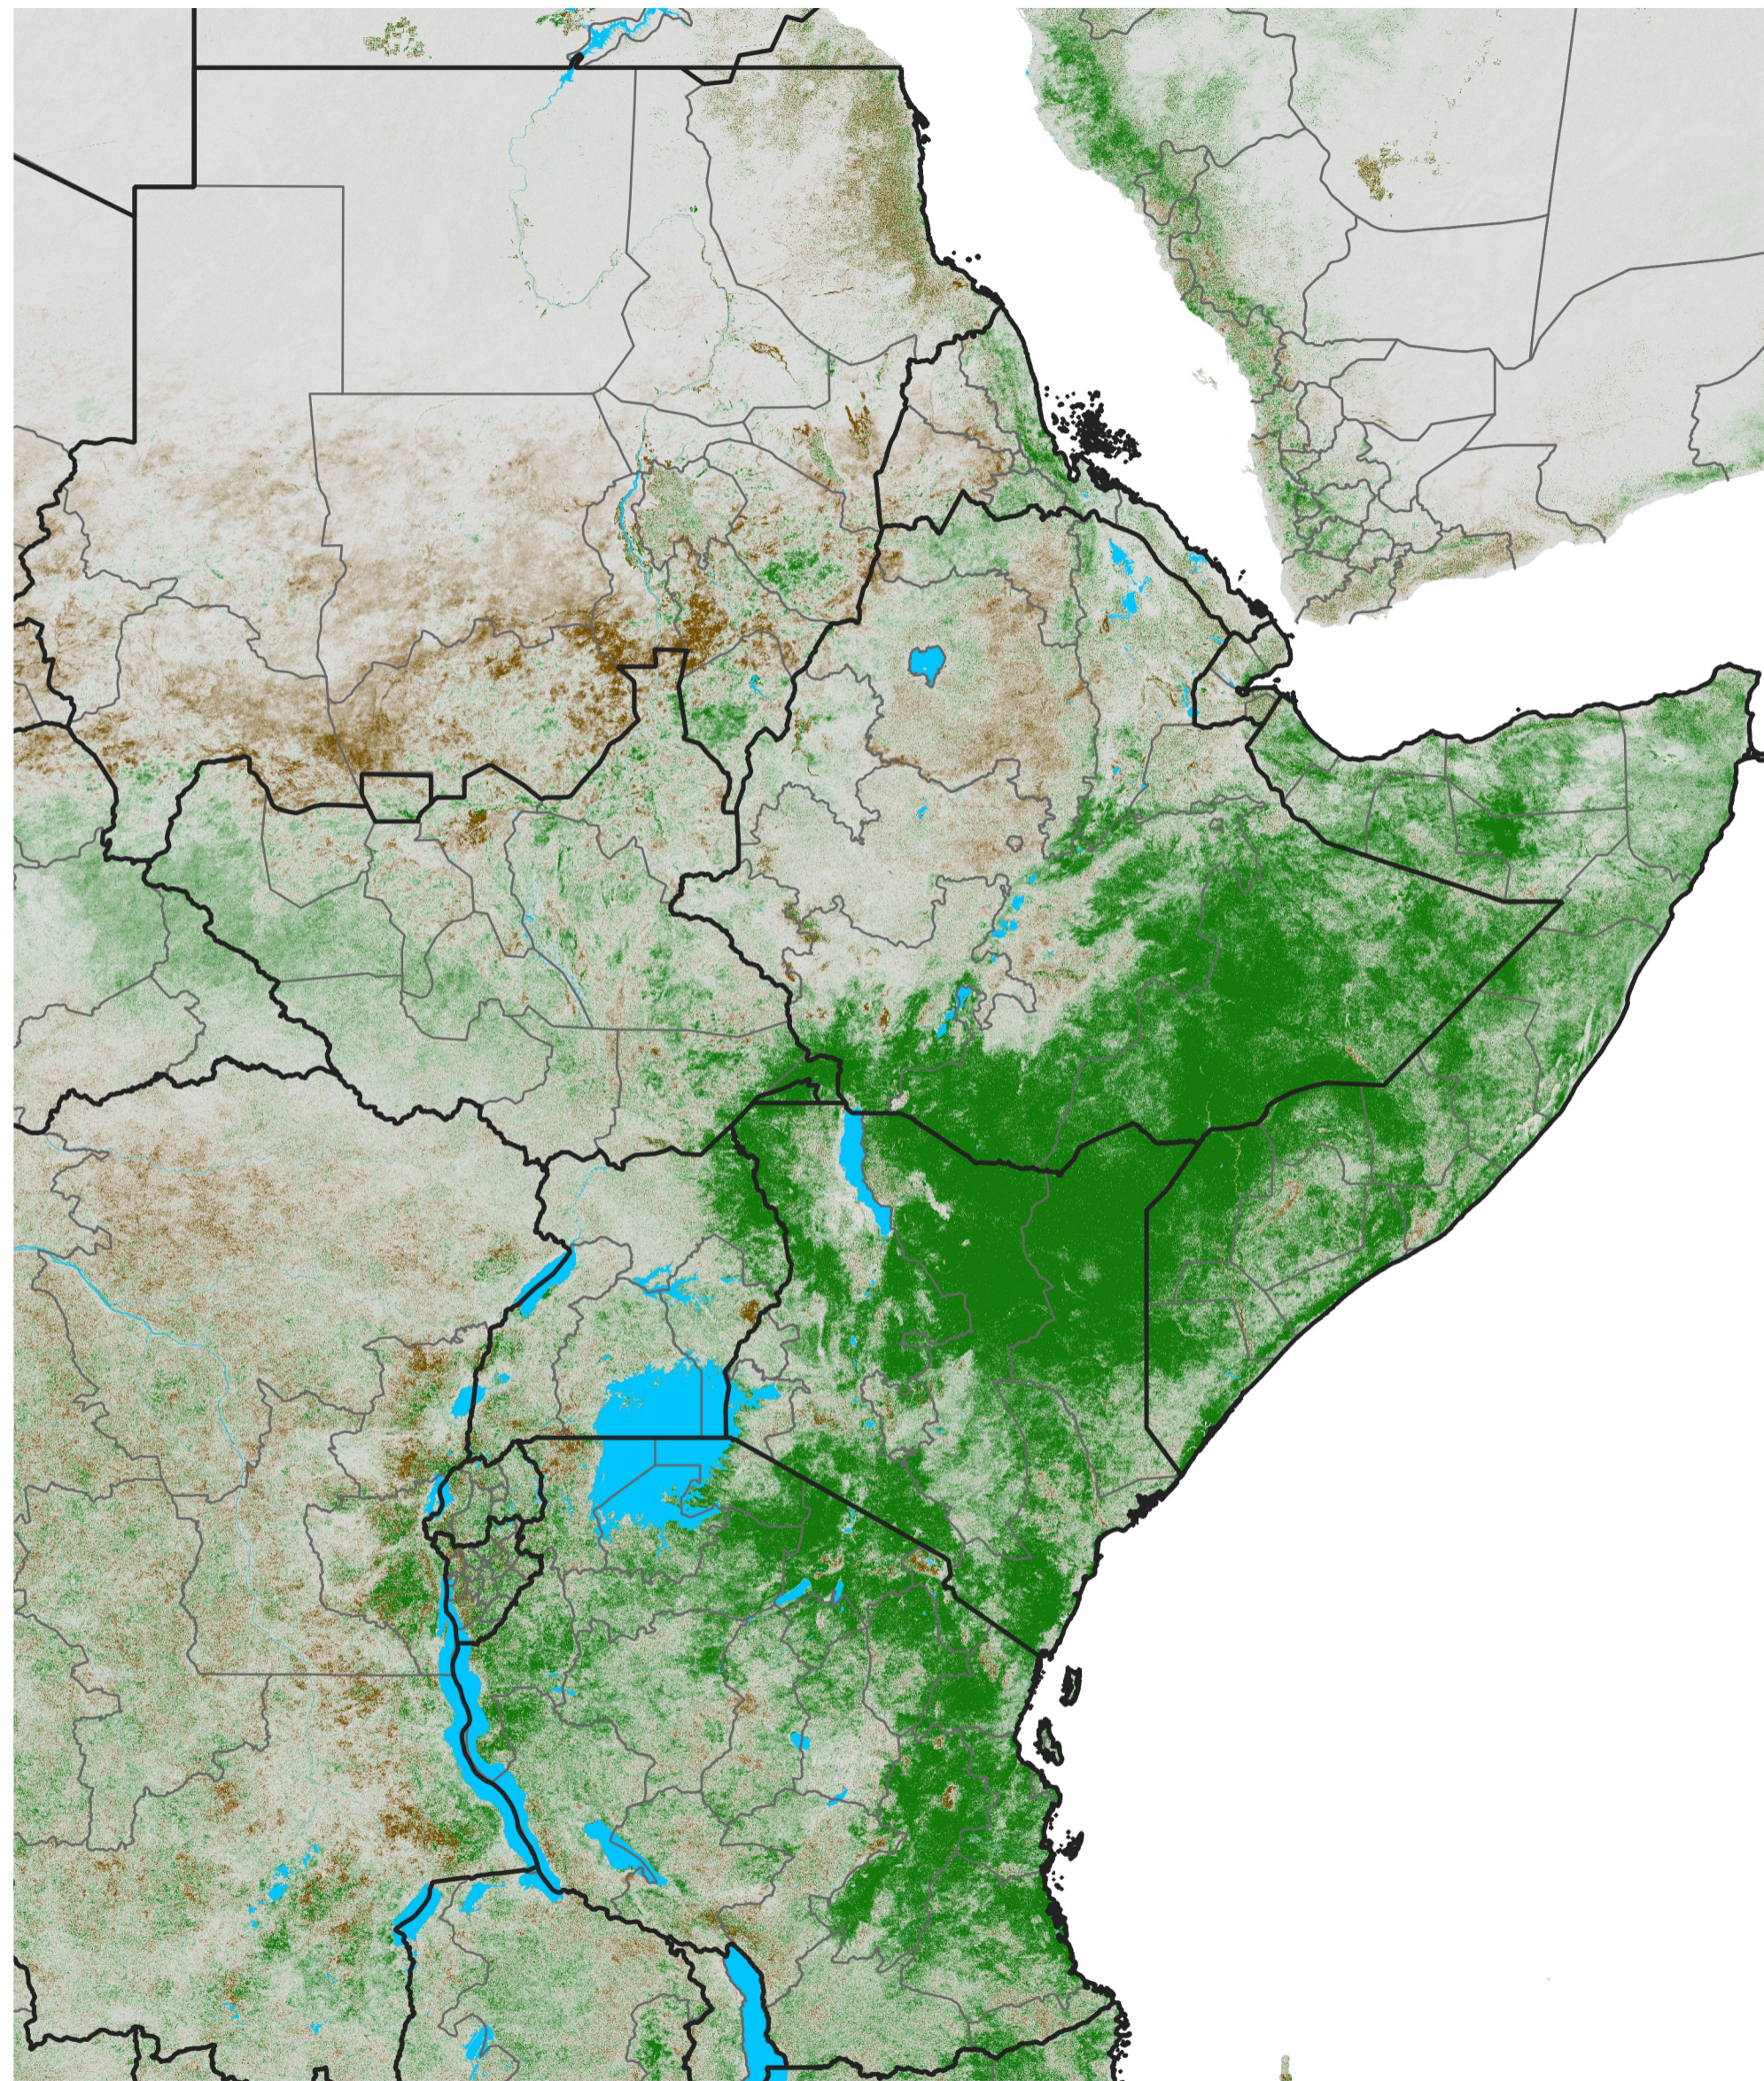

# East Africa NDVI Difference

2023 minus 2022

Period 66 / Nov 21 - 30, 2023

## NDVI Difference

< -0.3   -0.2   -0.1   -0.05   0.05   0.1   0.2   >0.3

Negative

No Difference

Positive